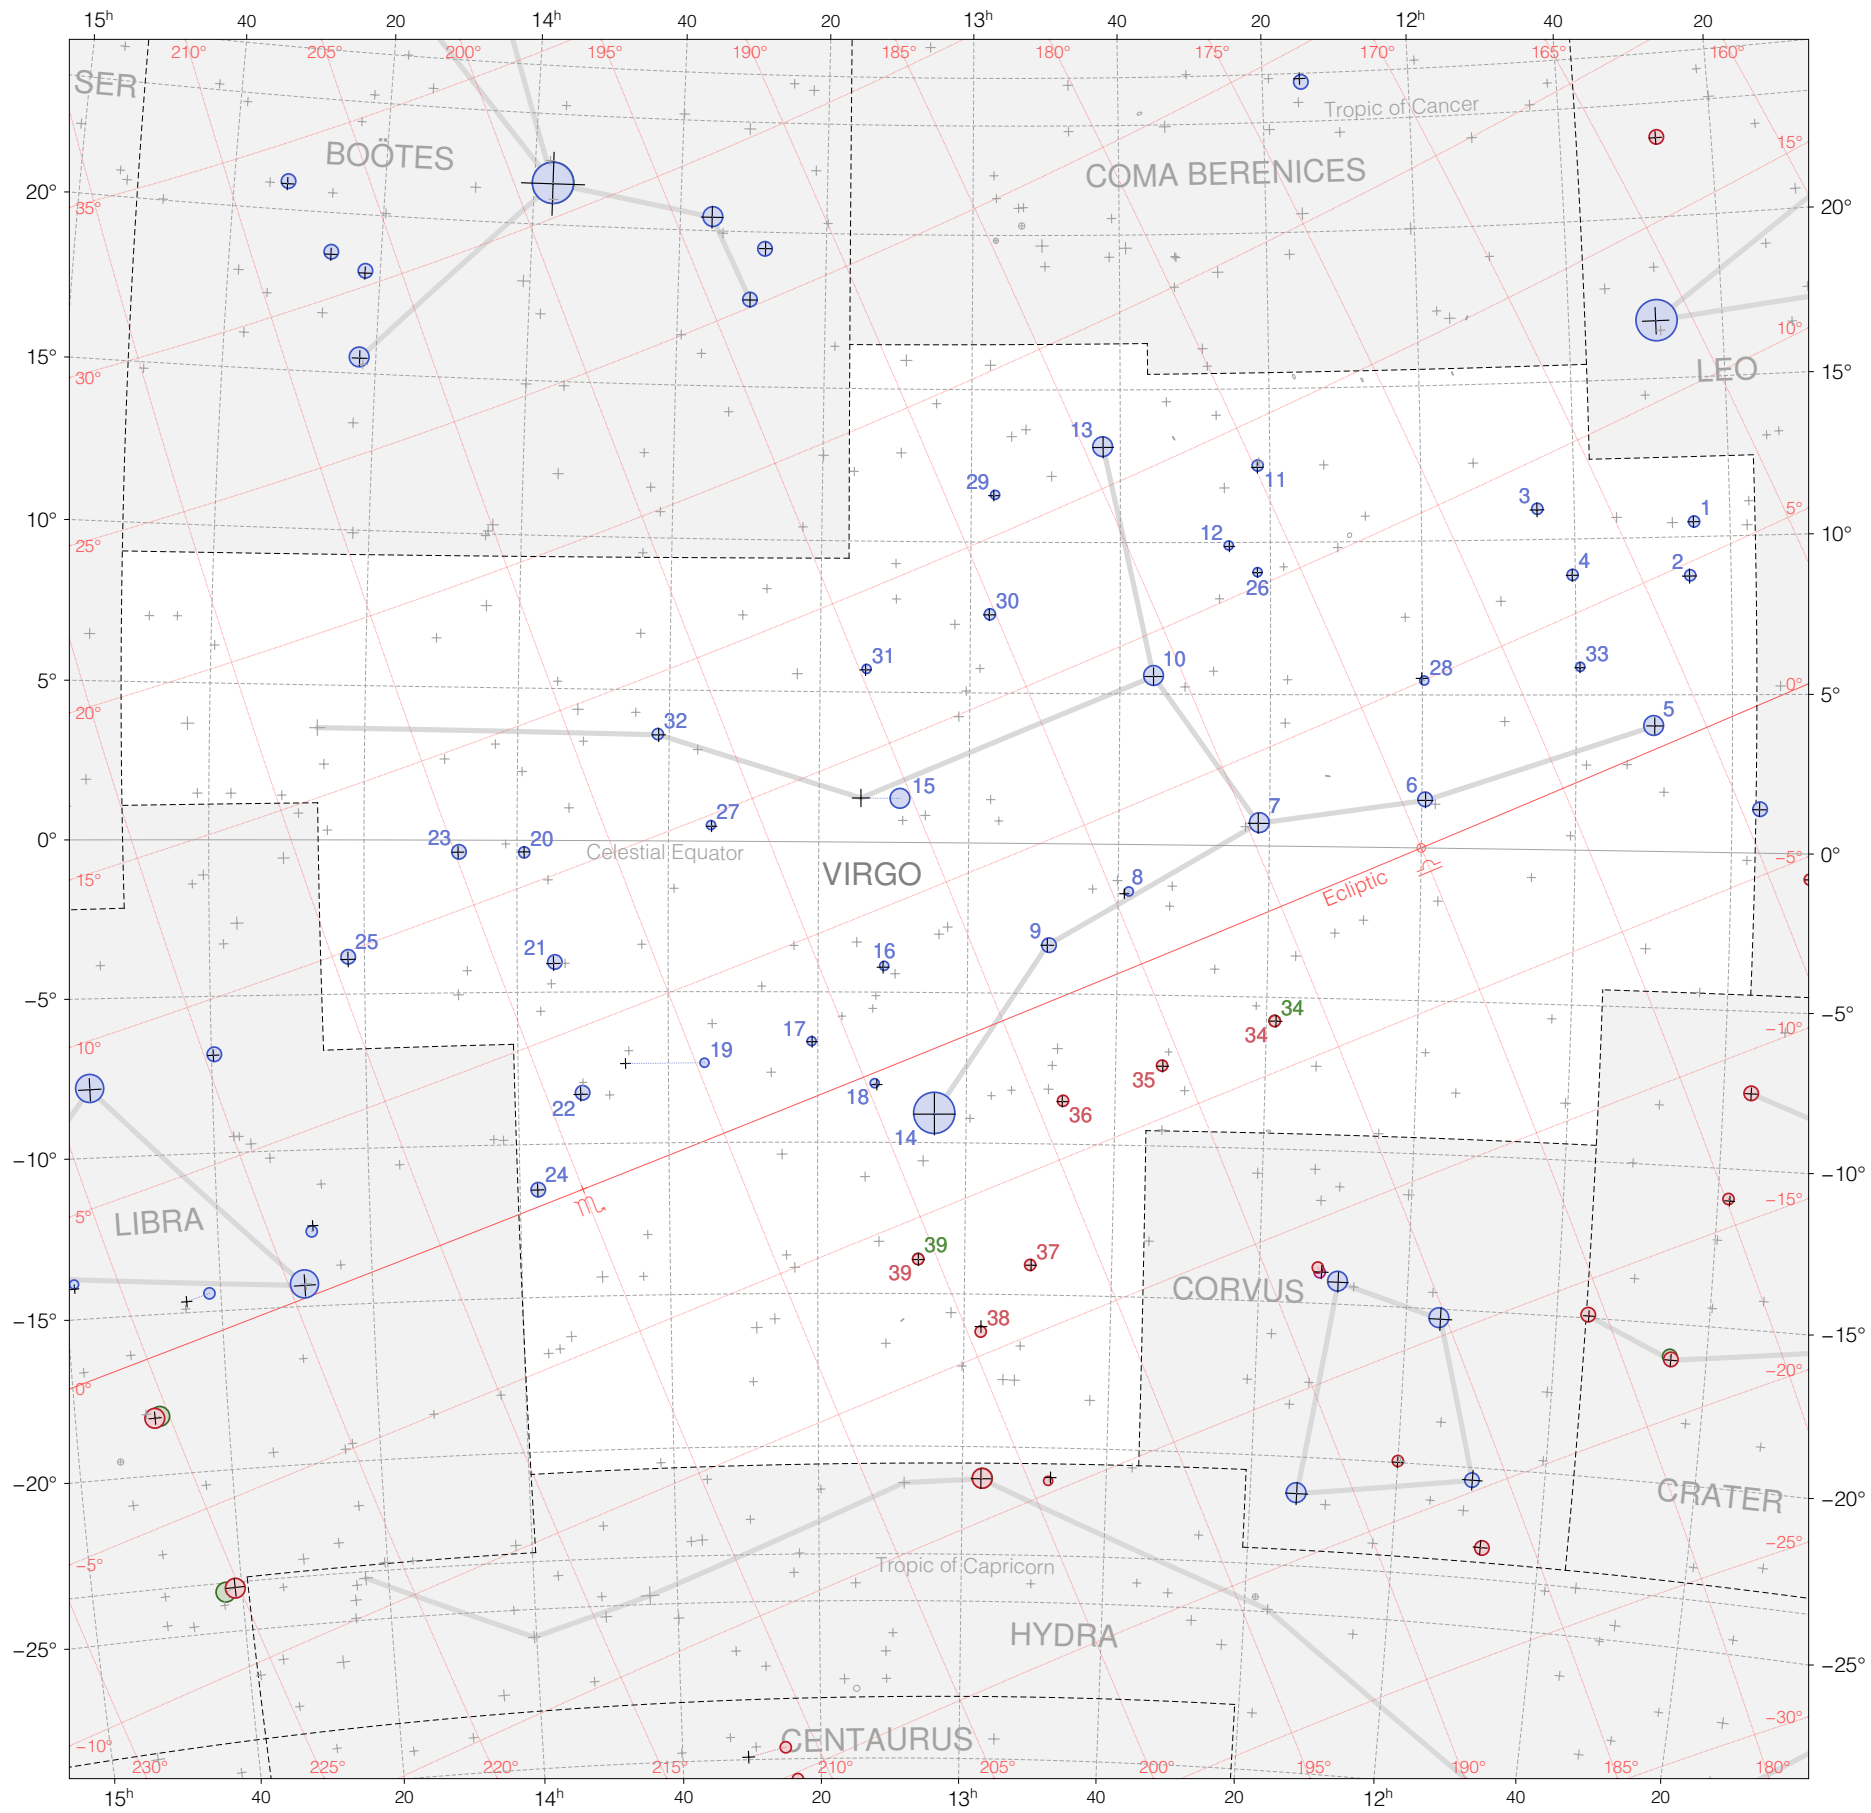

Tycho stars in Virgo

Magnitudes: 1 2 3 4 5 6 7

Versions: T M K R

Scale at center: 0° 2° 4°