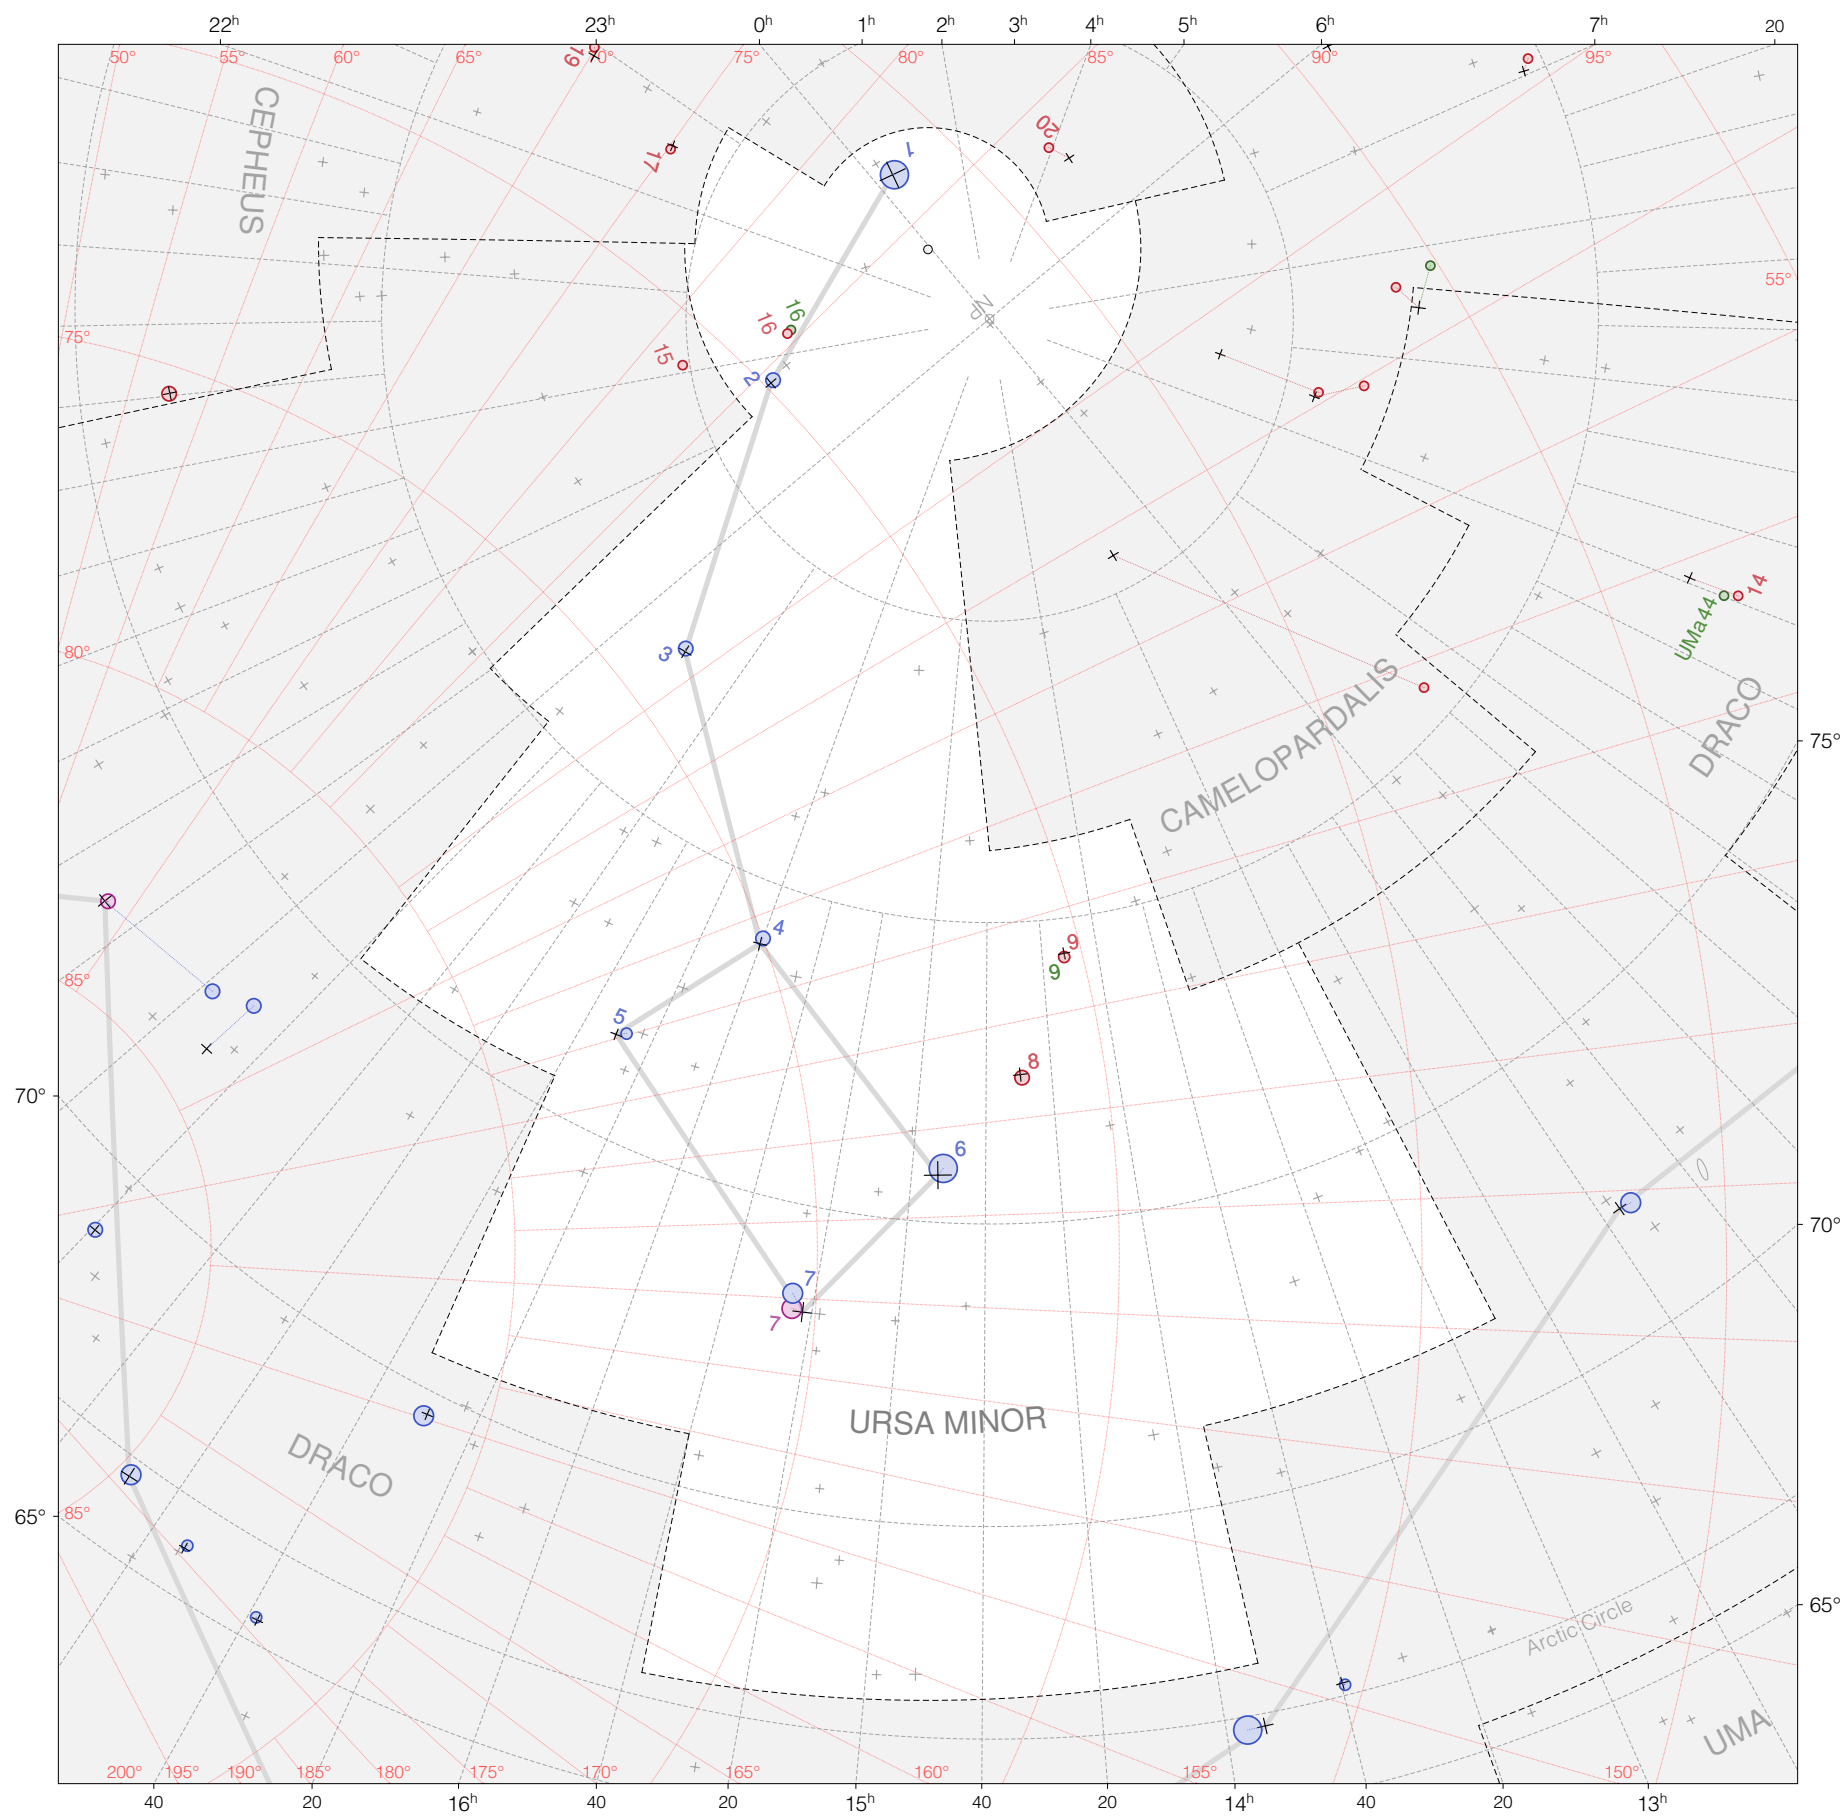

Tycho stars in Ursa Minor

Magnitudes:  1 2 3 4 5 6 7

Versions:  T M K R

Scale at center:  0° 2° 4°