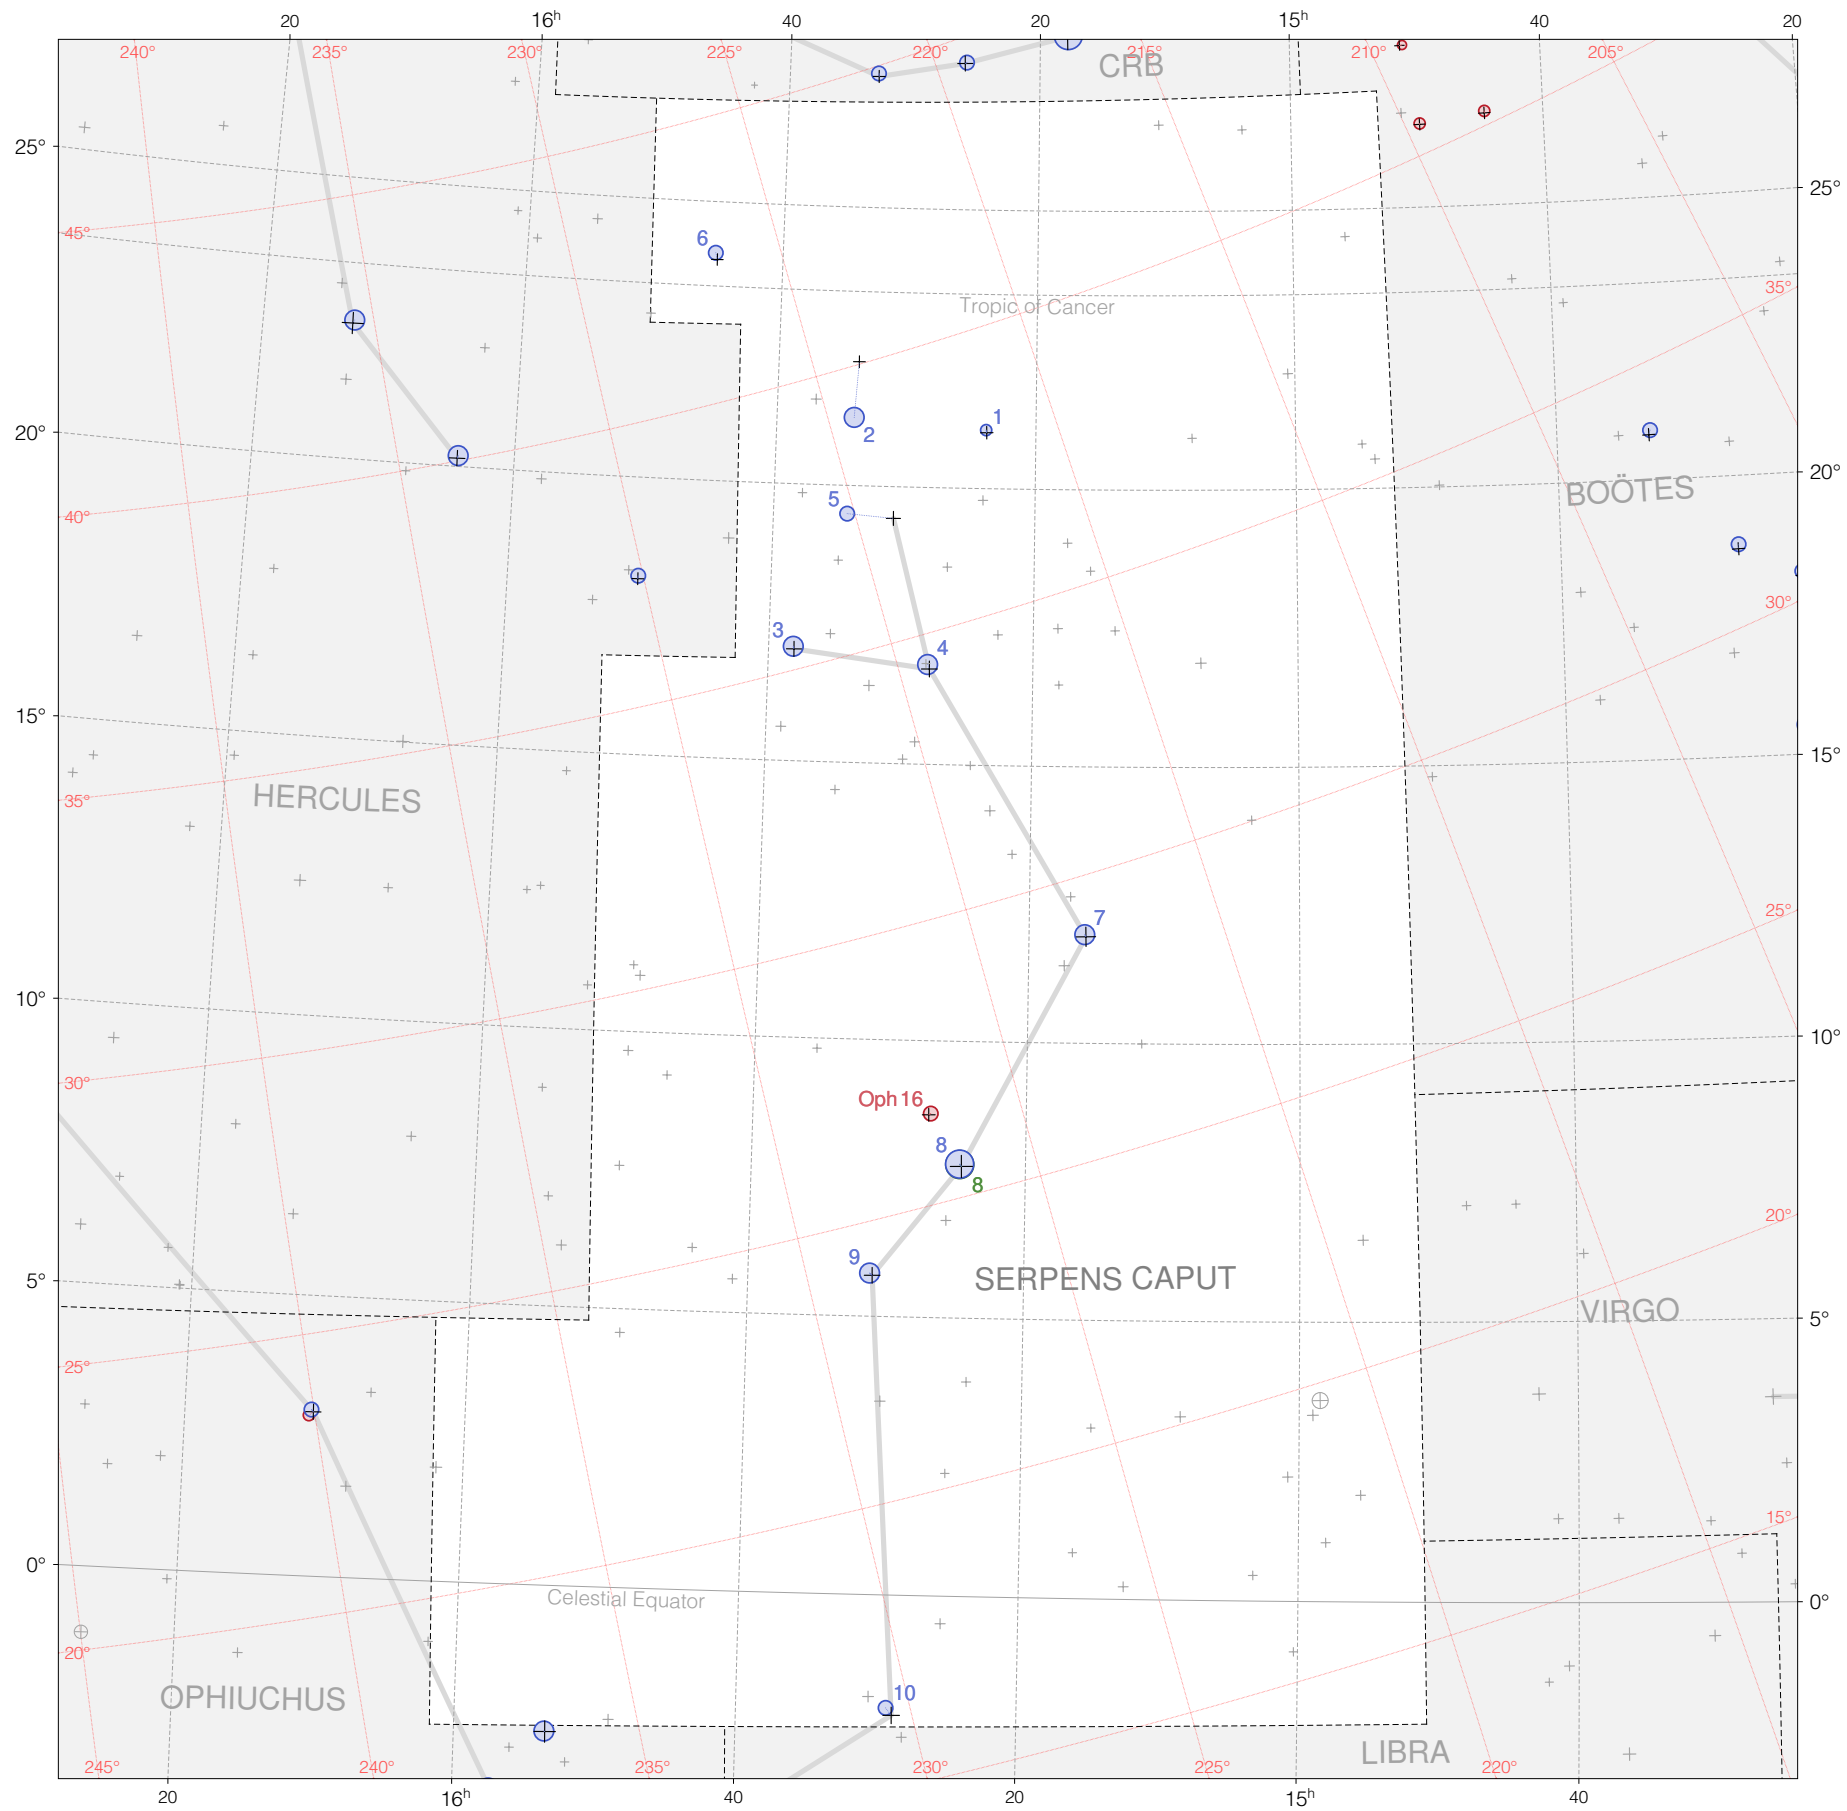

# Tycho stars in Serpens Caput

Magnitudes: 1 2 3 4 5 6 7

Versions: T M K R

Scale at center: 0° 2° 4°