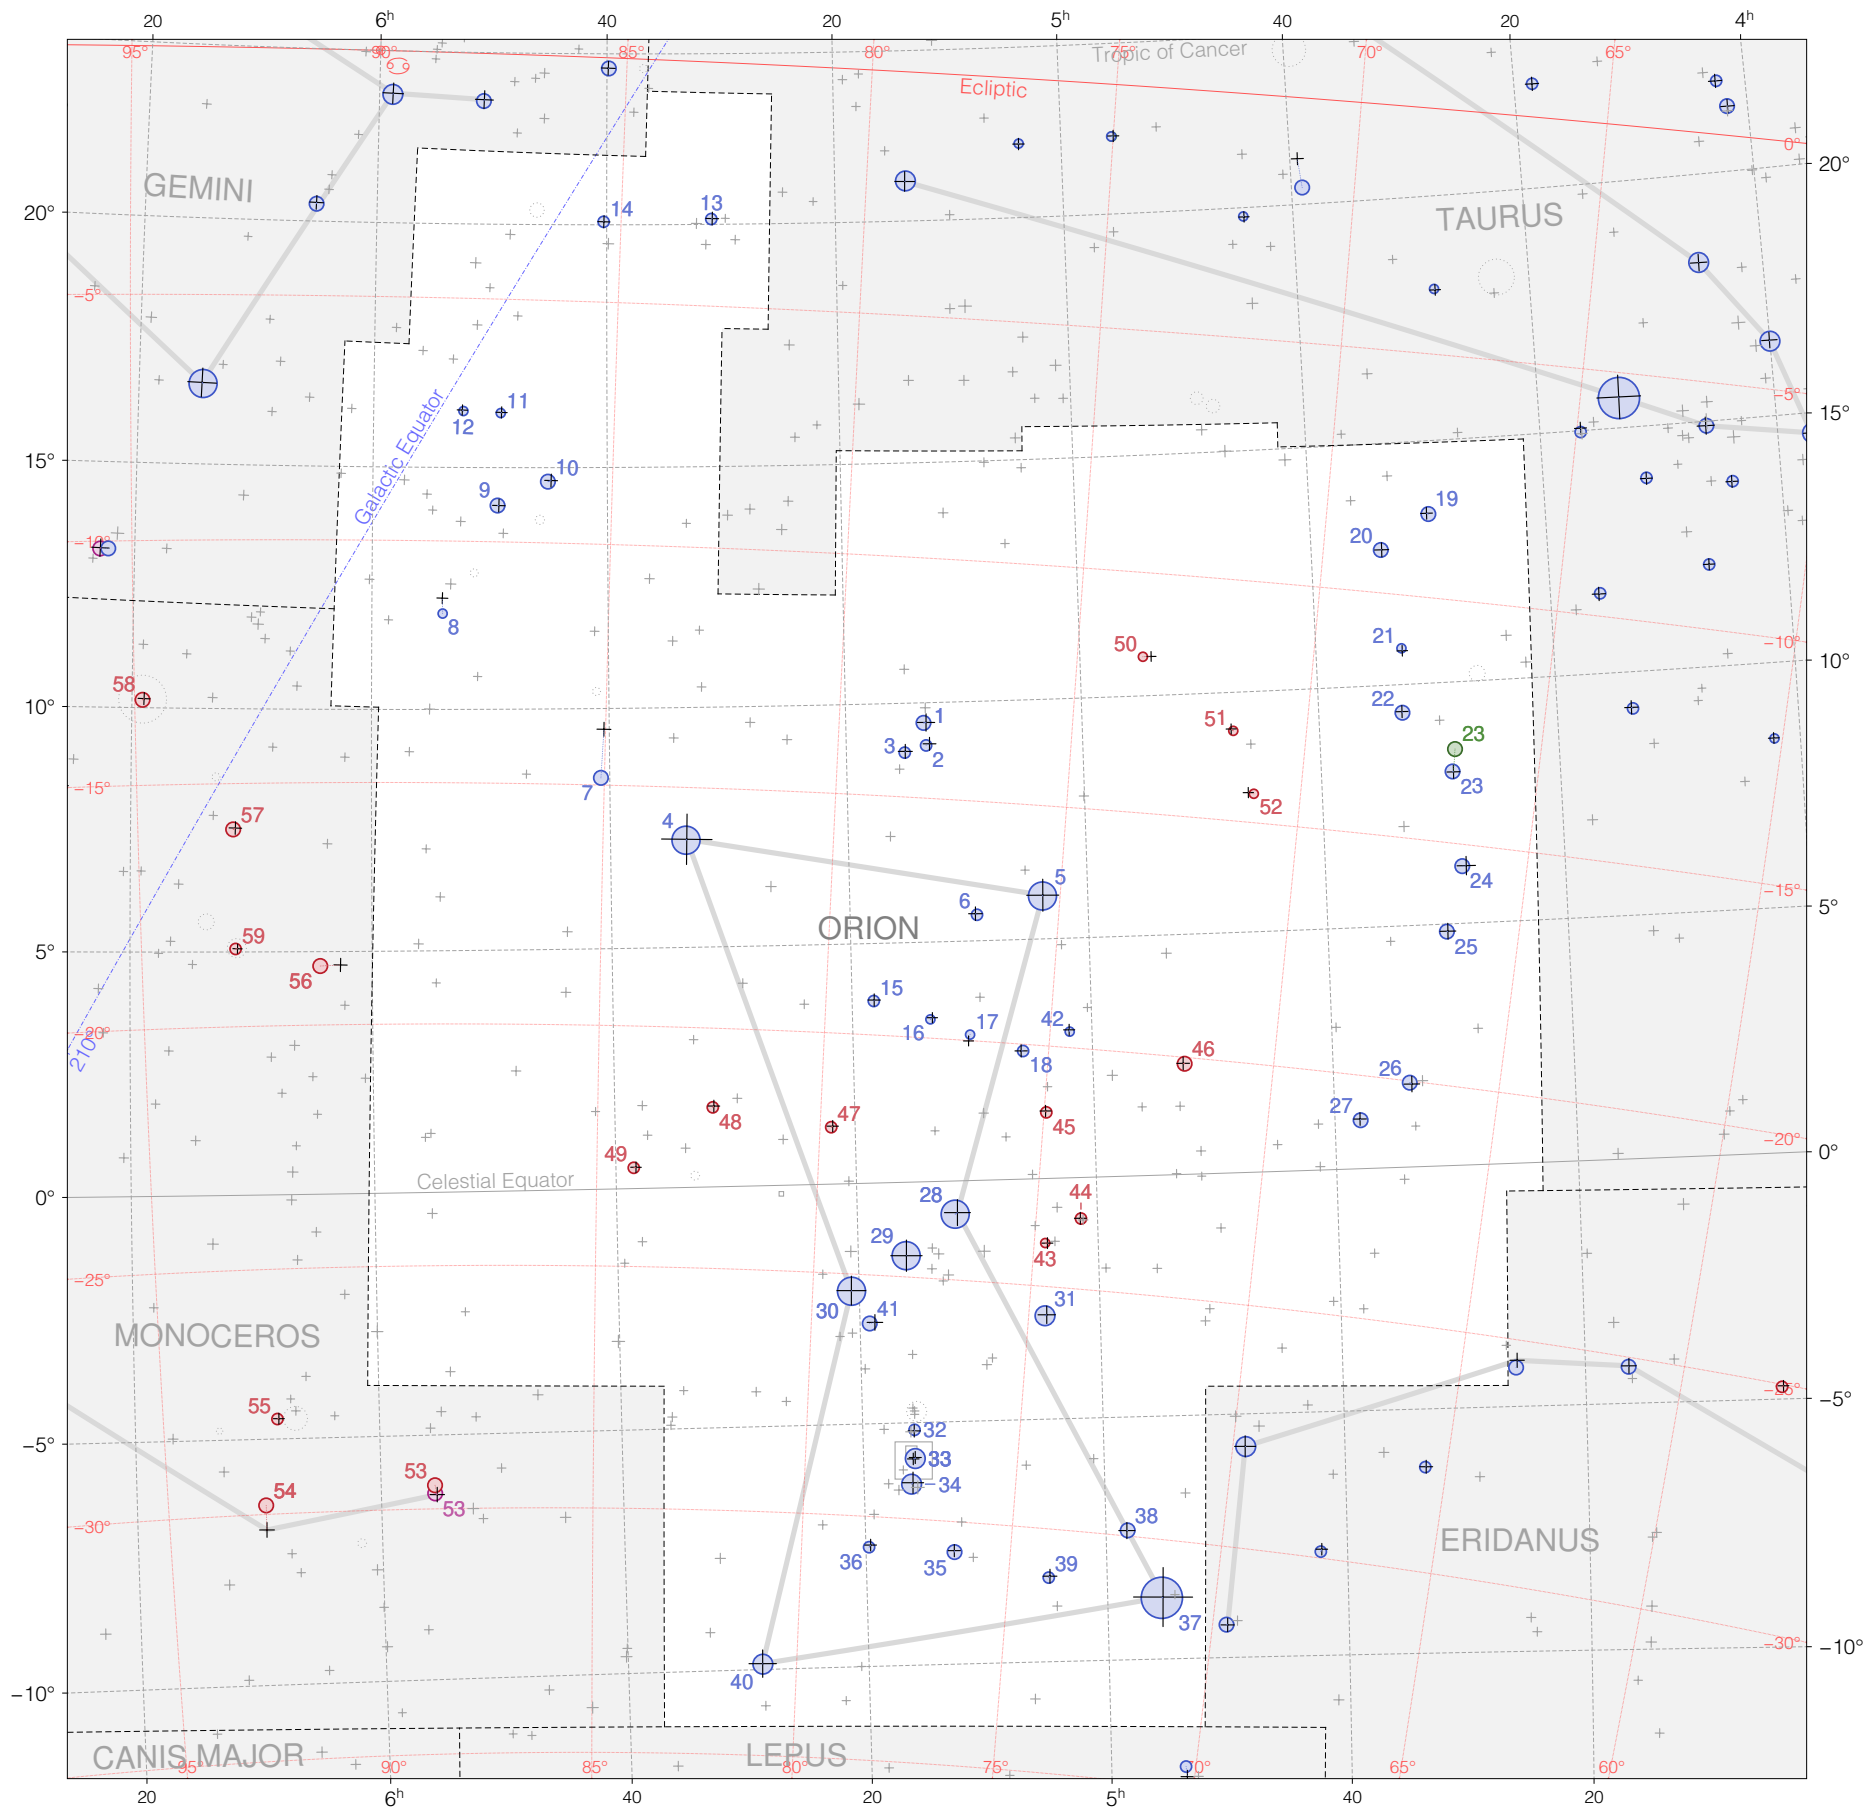

# Tycho stars in Orion

Magnitudes: 1 2 3 4 5 6 7

Versions: T M K R

Scale at center: 0° 2° 4°