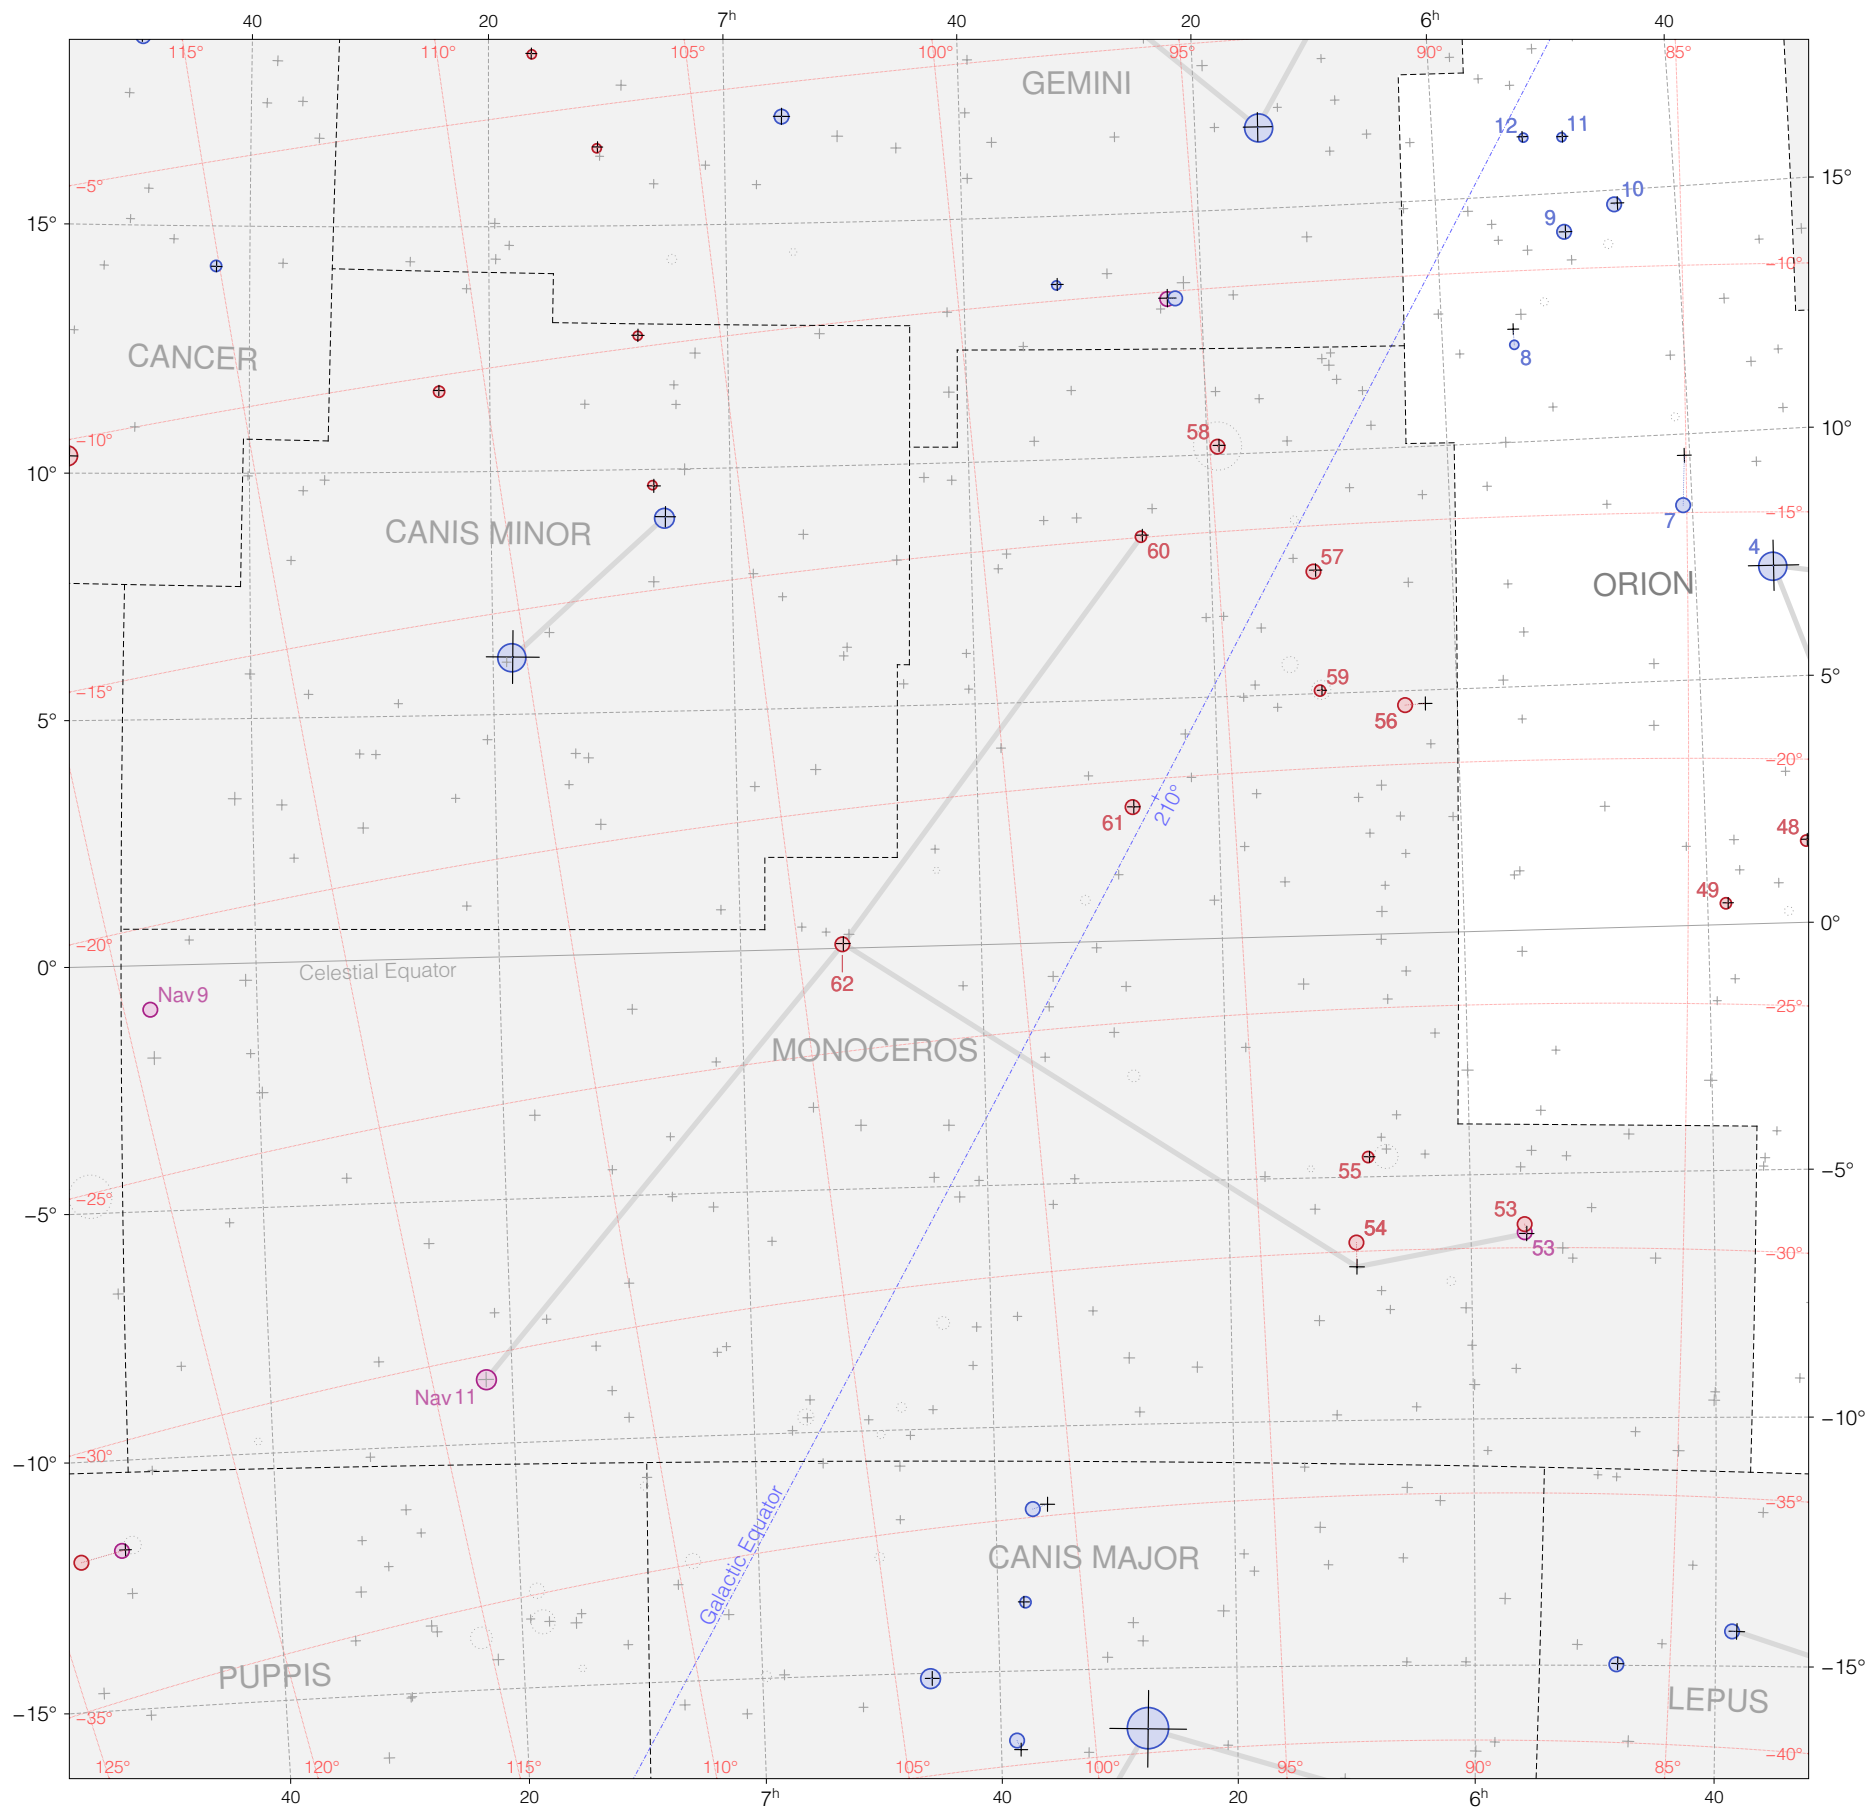

Tycho stars in Orion (overflow)

Magnitudes:  1 2 3 4 5 6 7

Versions:  T M K R

Scale at center:  0° 2° 4°