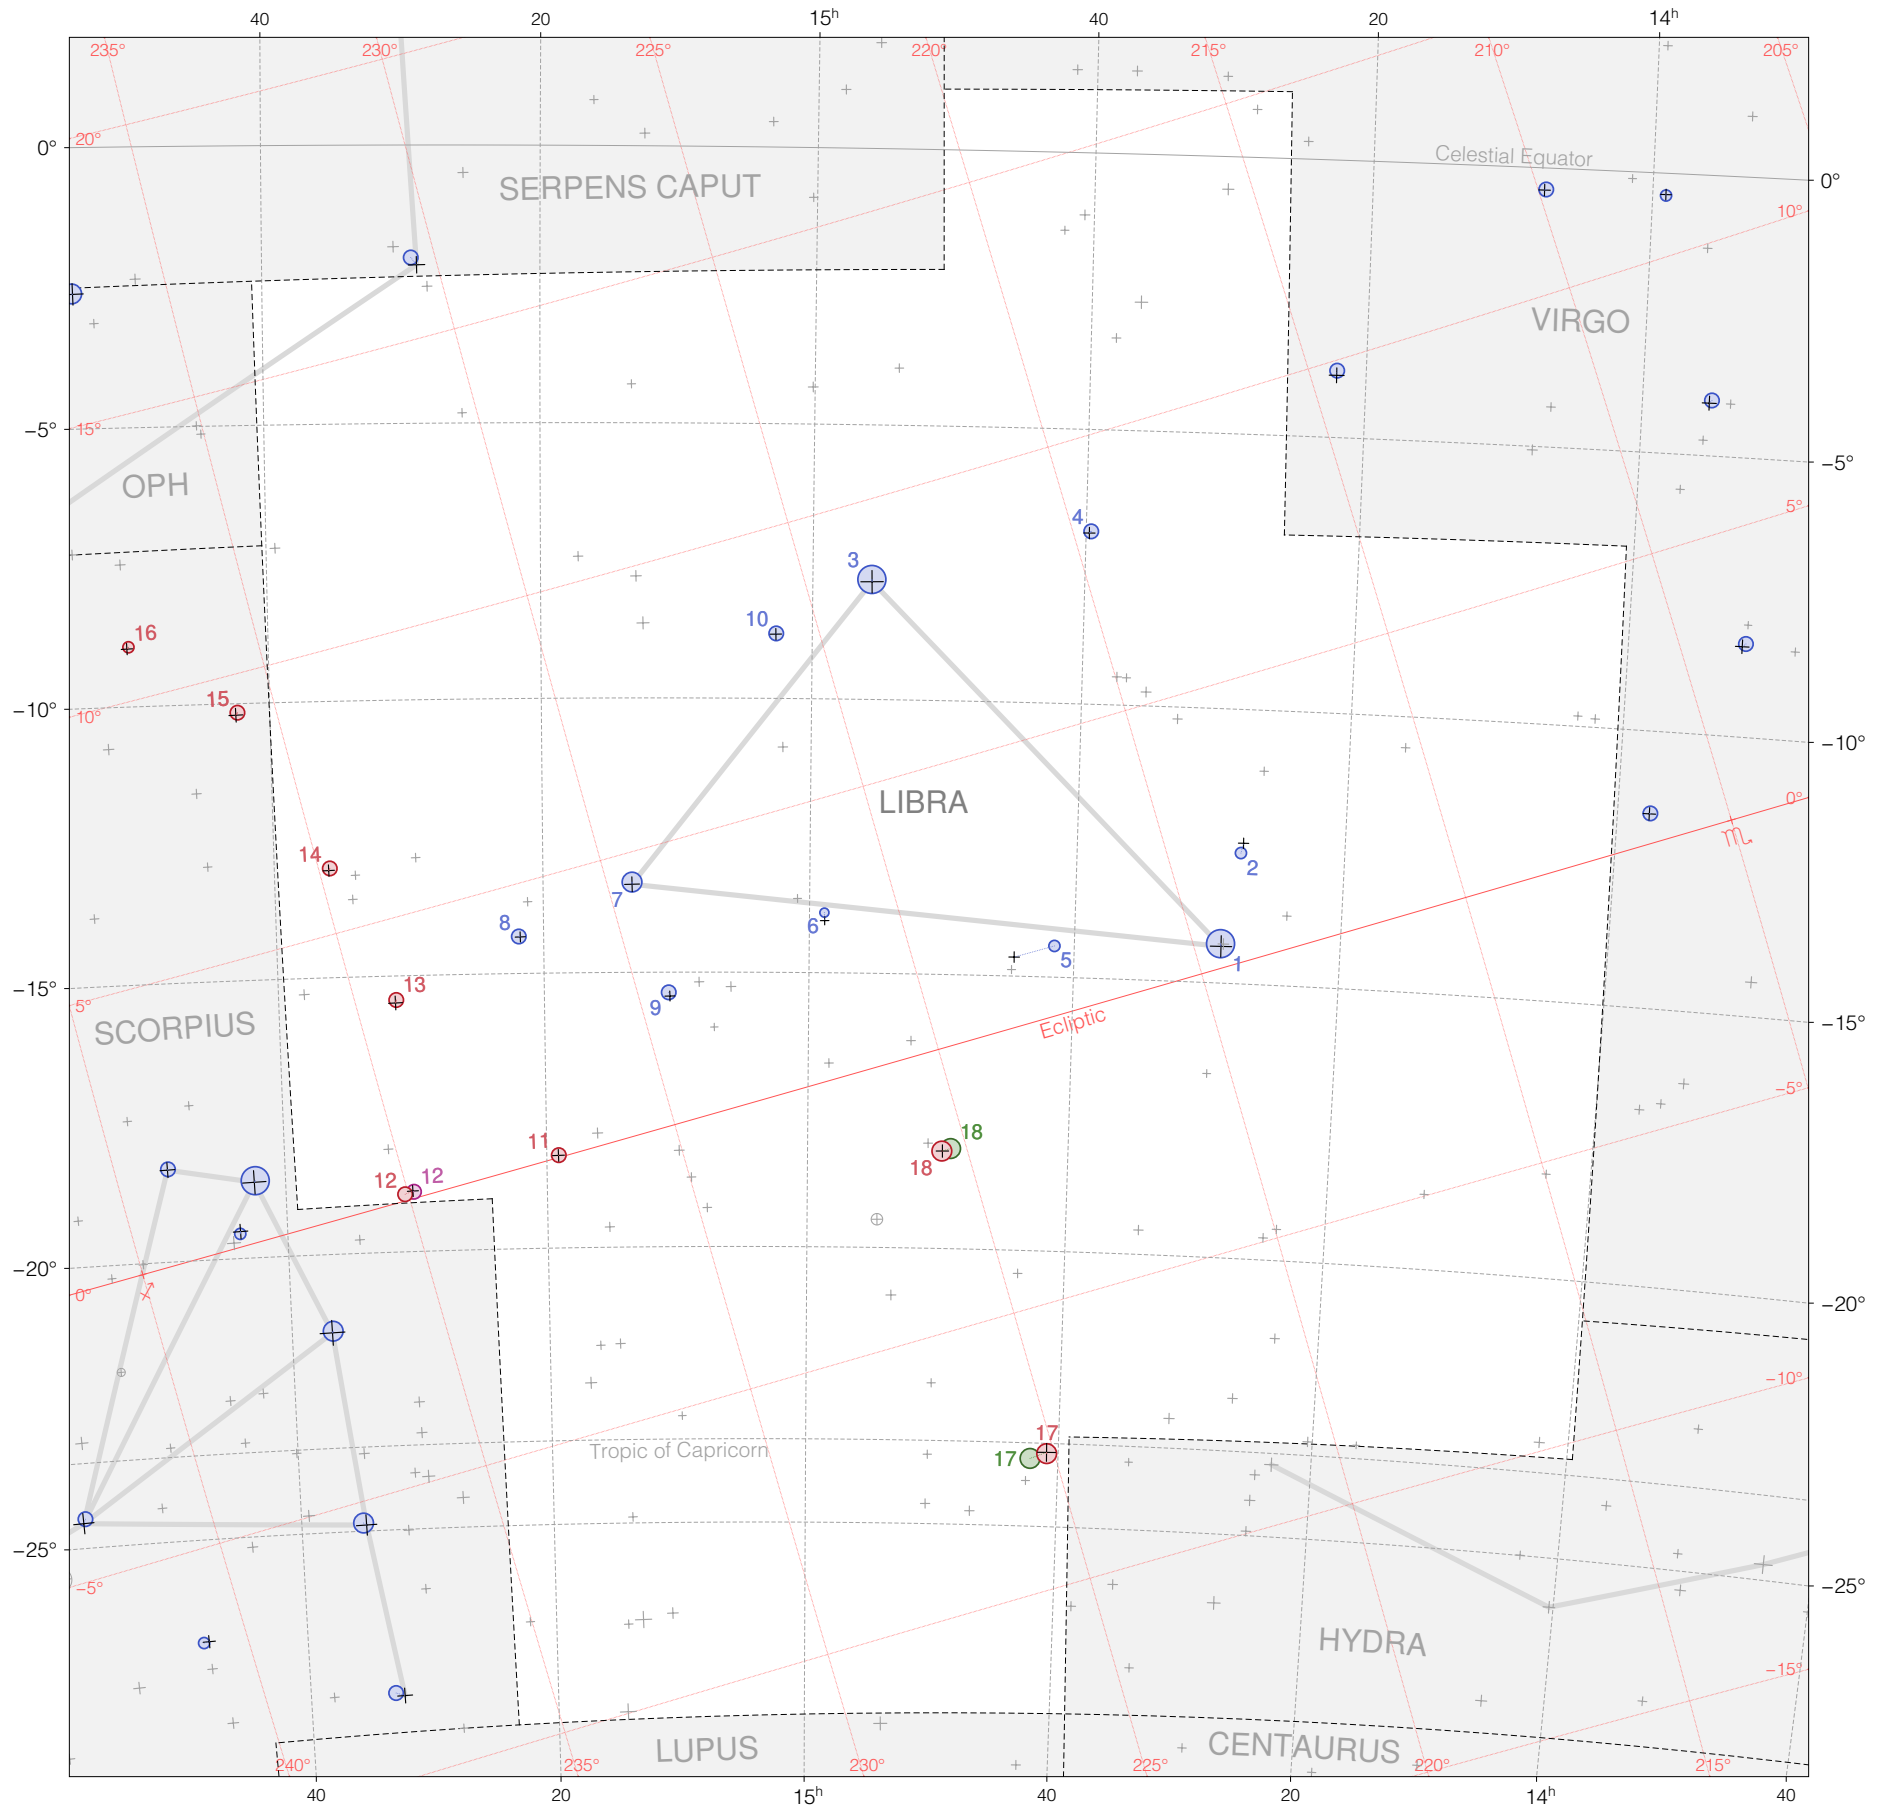

# Tycho stars in Libra

Magnitudes: 1 2 3 4 5 6 7

Versions: T M K R

Scale at center: 0° 2° 4°