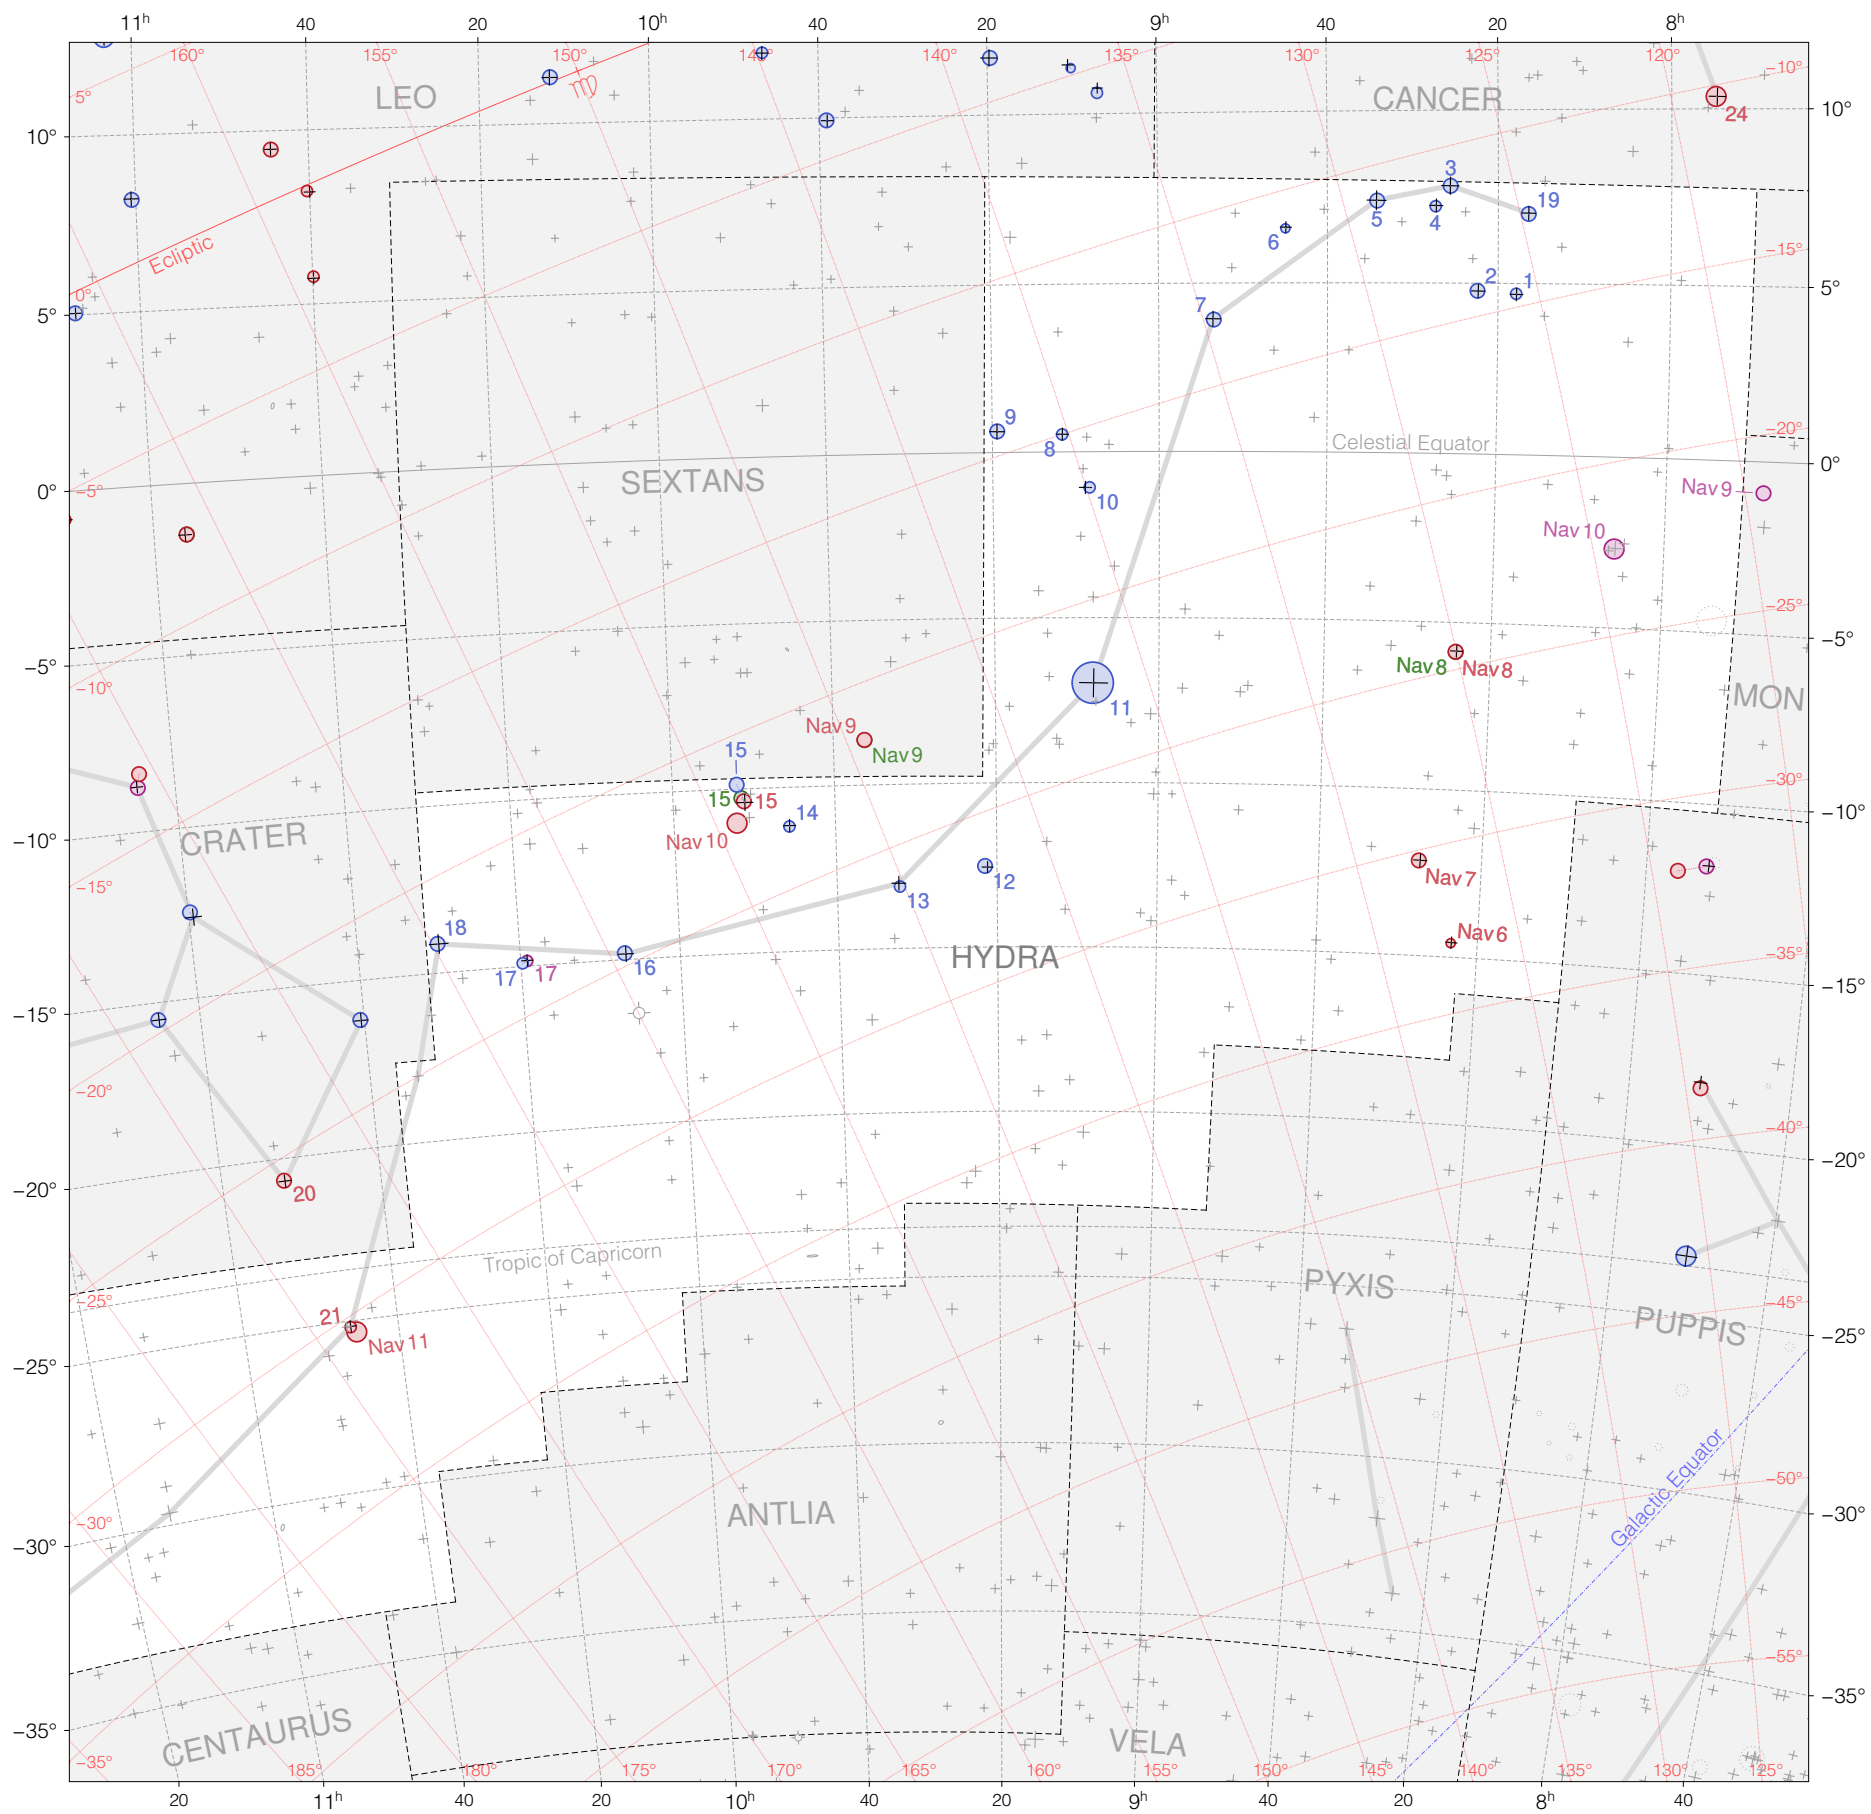

Tycho stars in Hydra (west)

Magnitudes: 1 2 3 4 5 6 7

Versions: T M K R

Scale at center: 0° 2° 4°