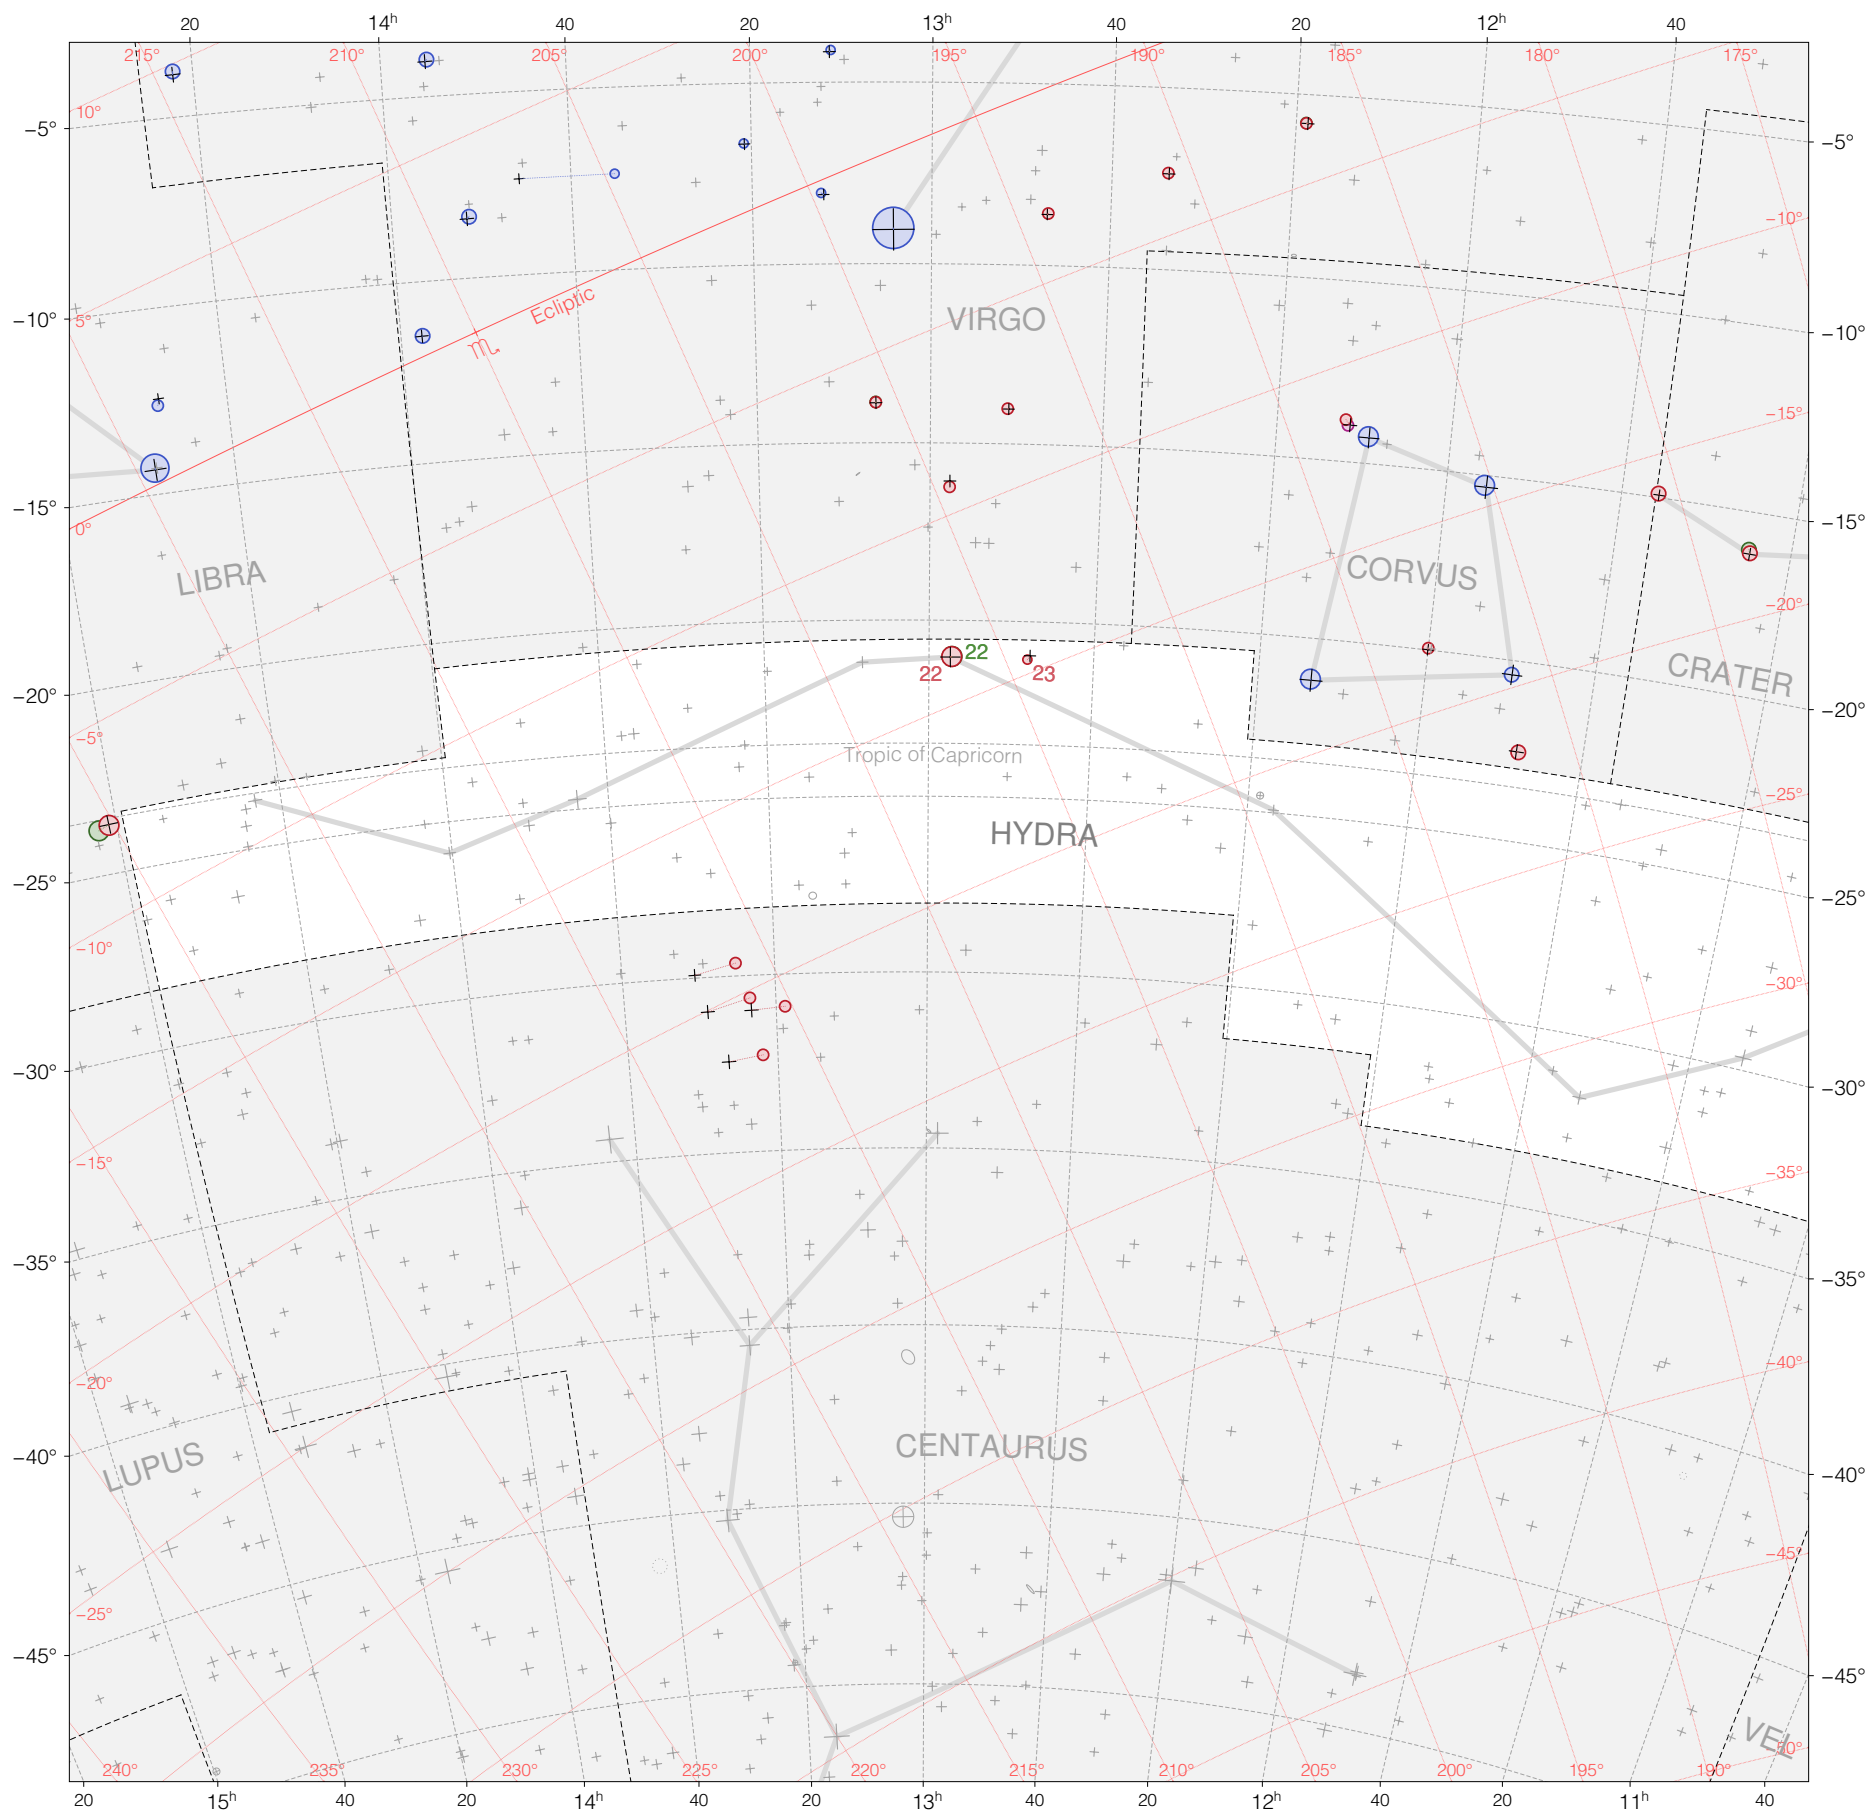

Tycho stars in Hydra (east)

Magnitudes: 1 2 3 4 5 6 7

Versions: T M K R

Scale at center: 0° 2° 4°