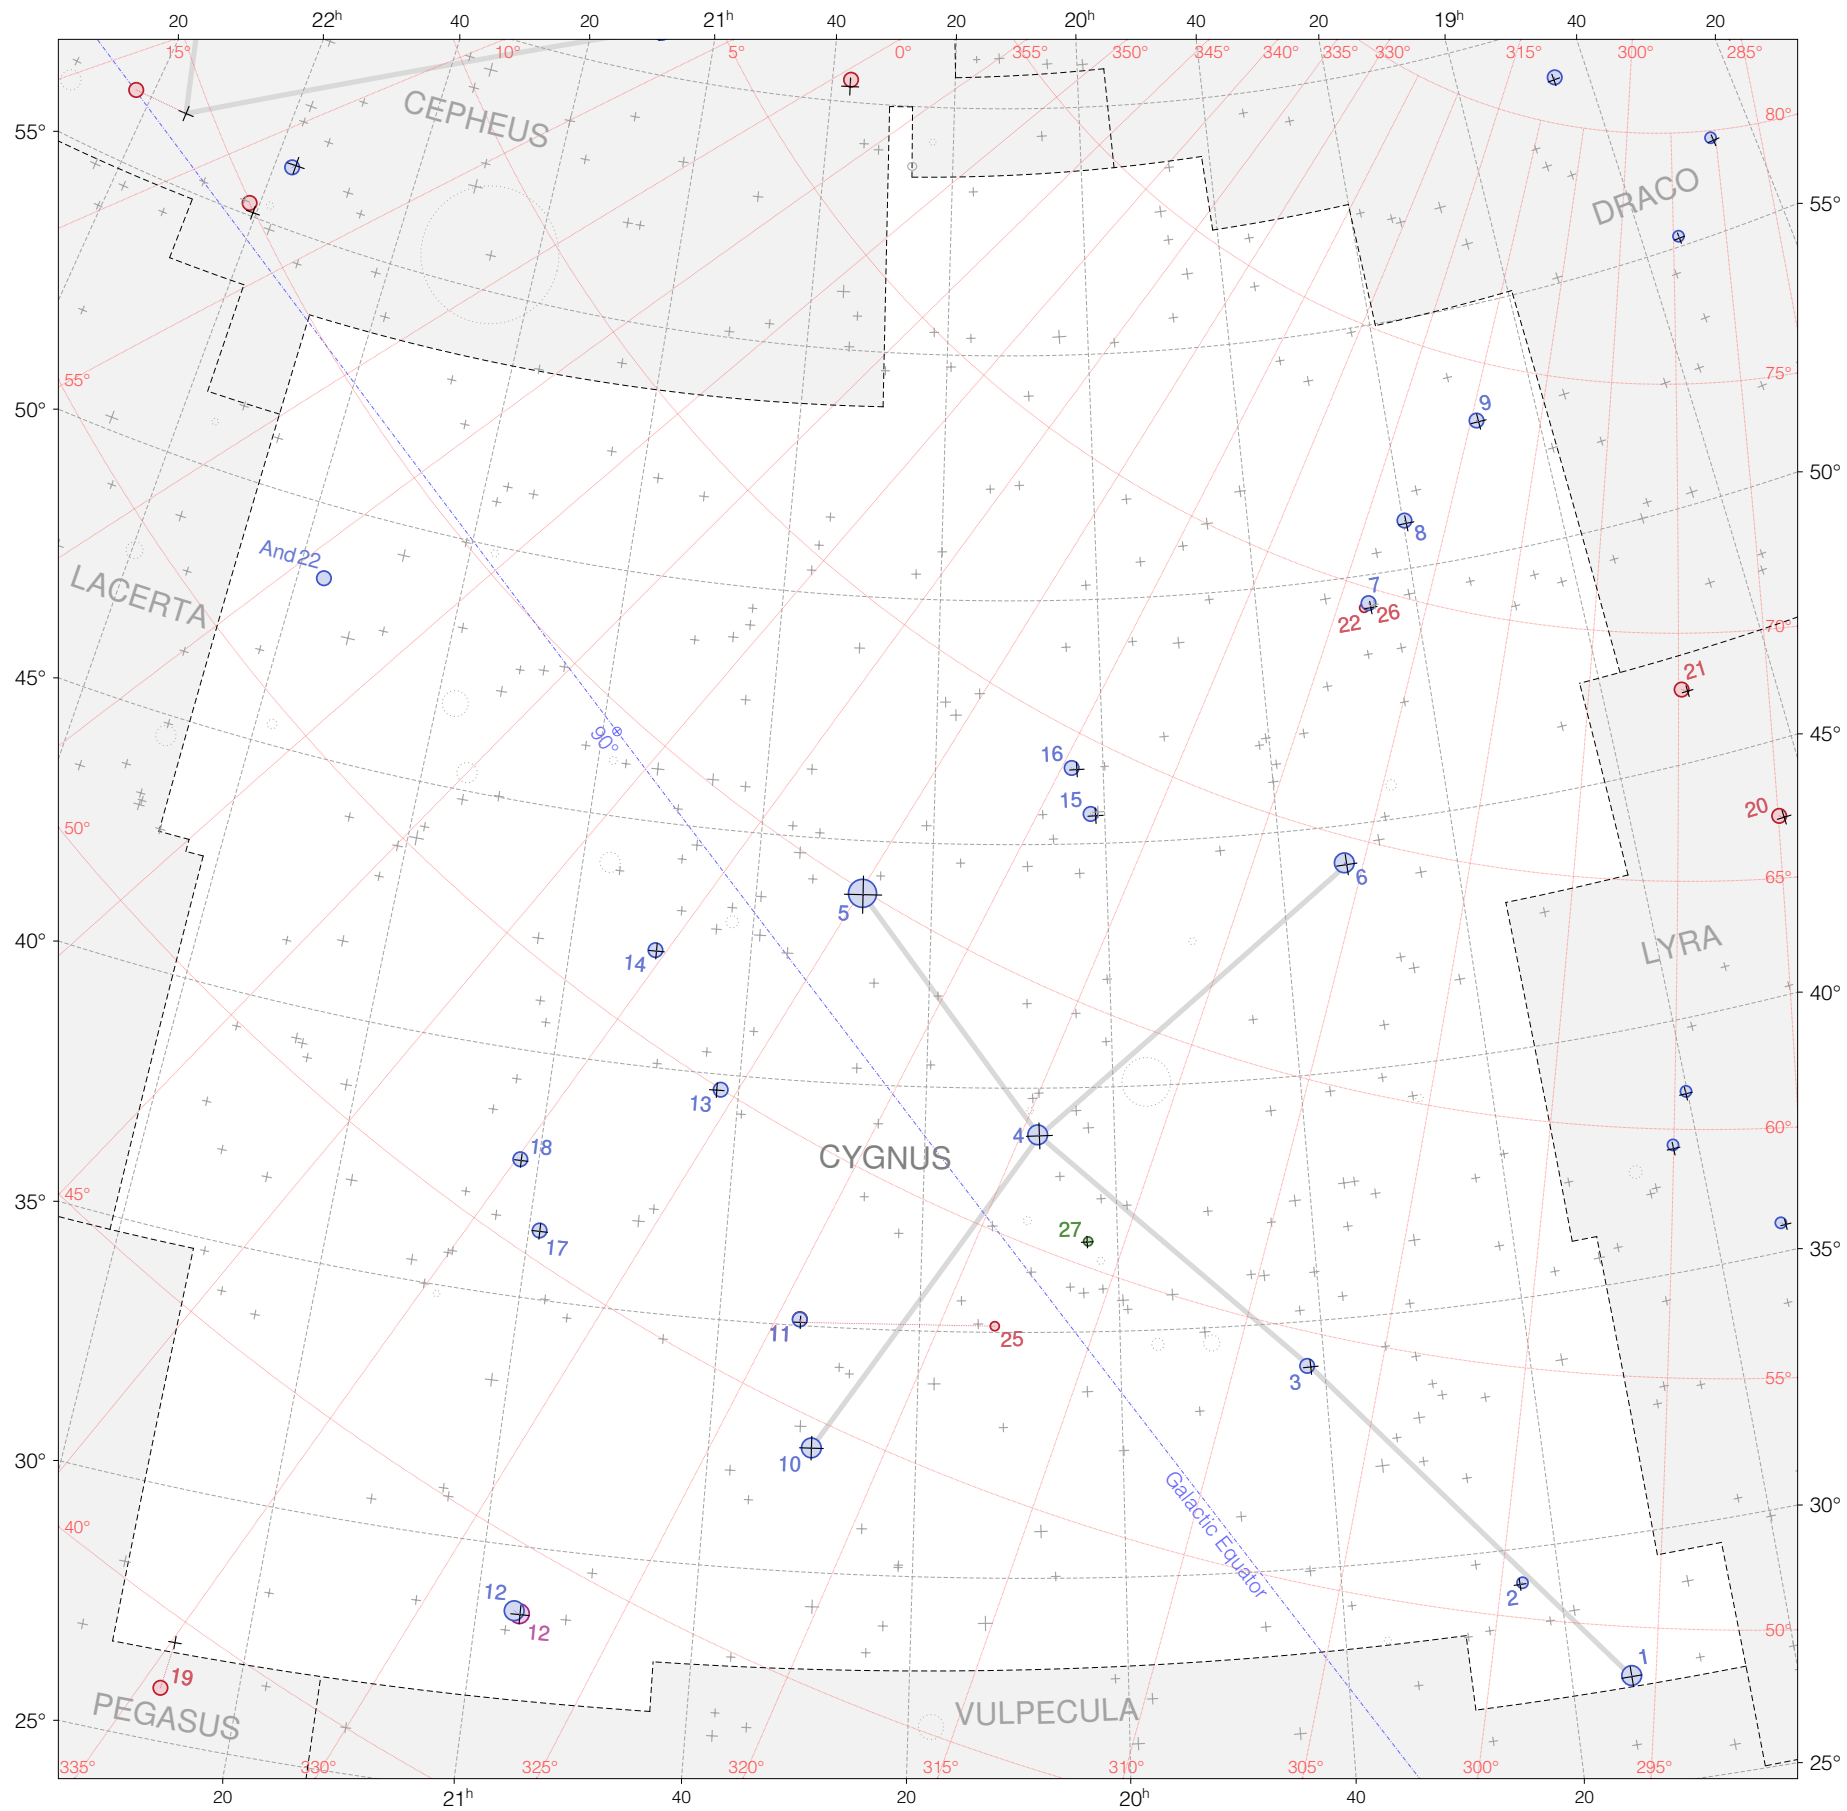

Tycho stars in Cygnus

Magnitudes: 1 2 3 4 5 6 7

Versions: T M K R

Scale at center: 0° 2° 4°