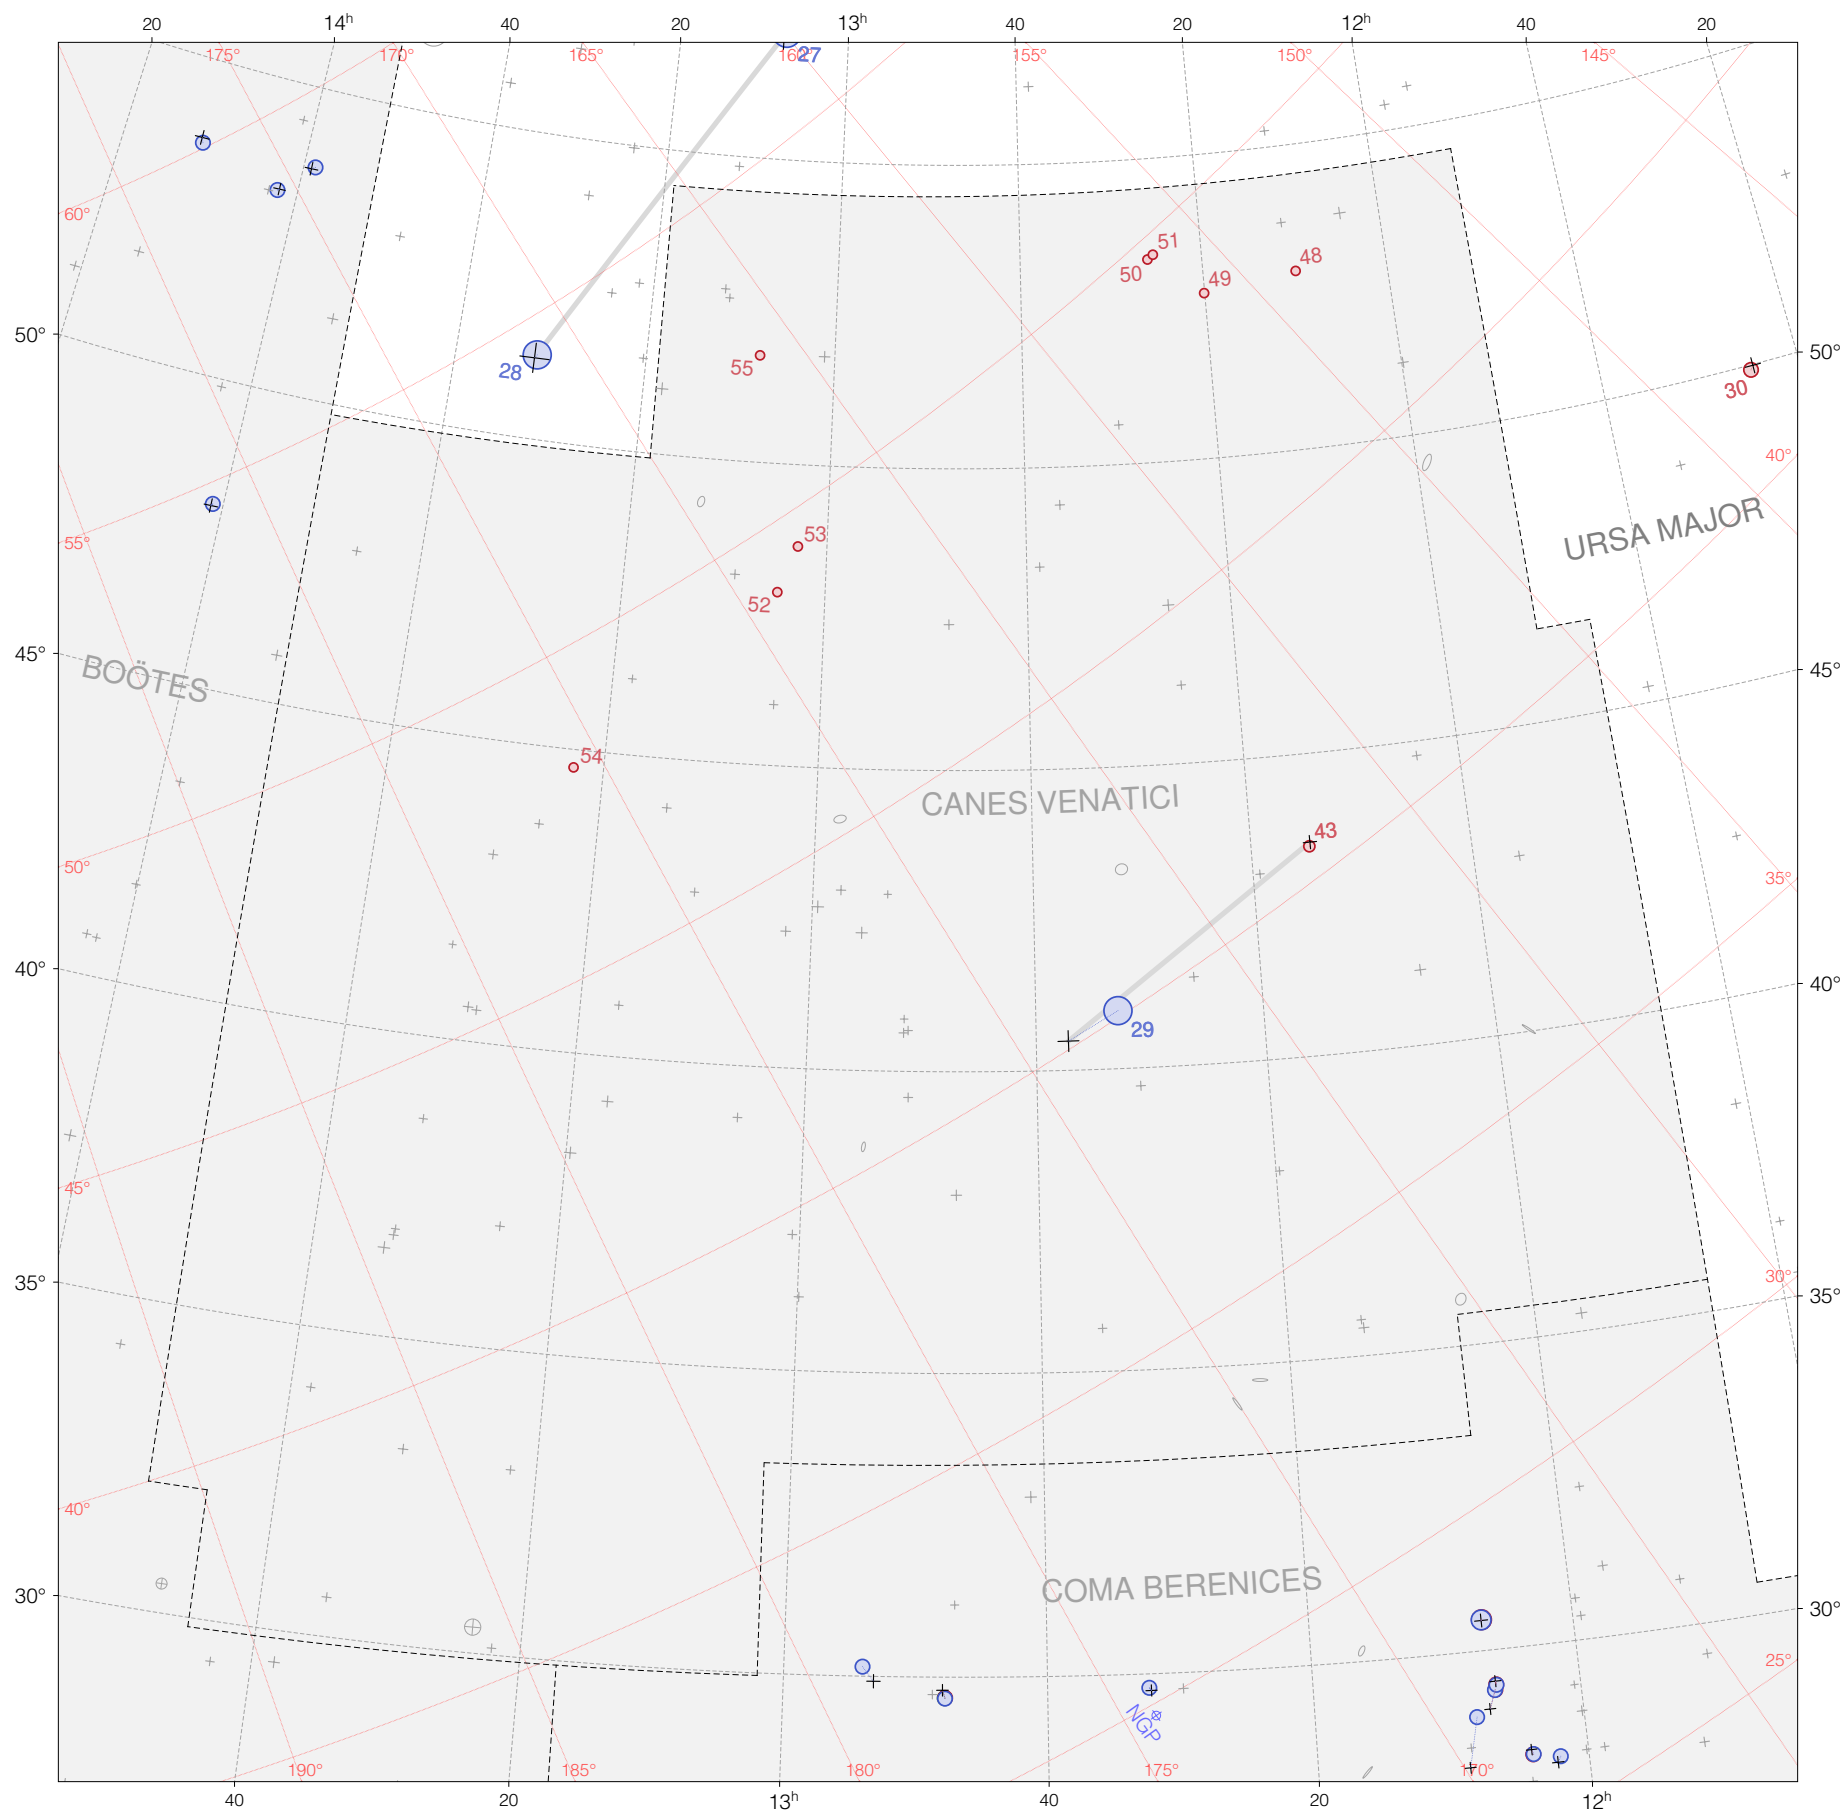

Tycho stars in Ursa Major (overflow)

Magnitudes: 1 2 3 4 5 6 7

Versions: T M K R

Scale at center: 0° 2° 4°