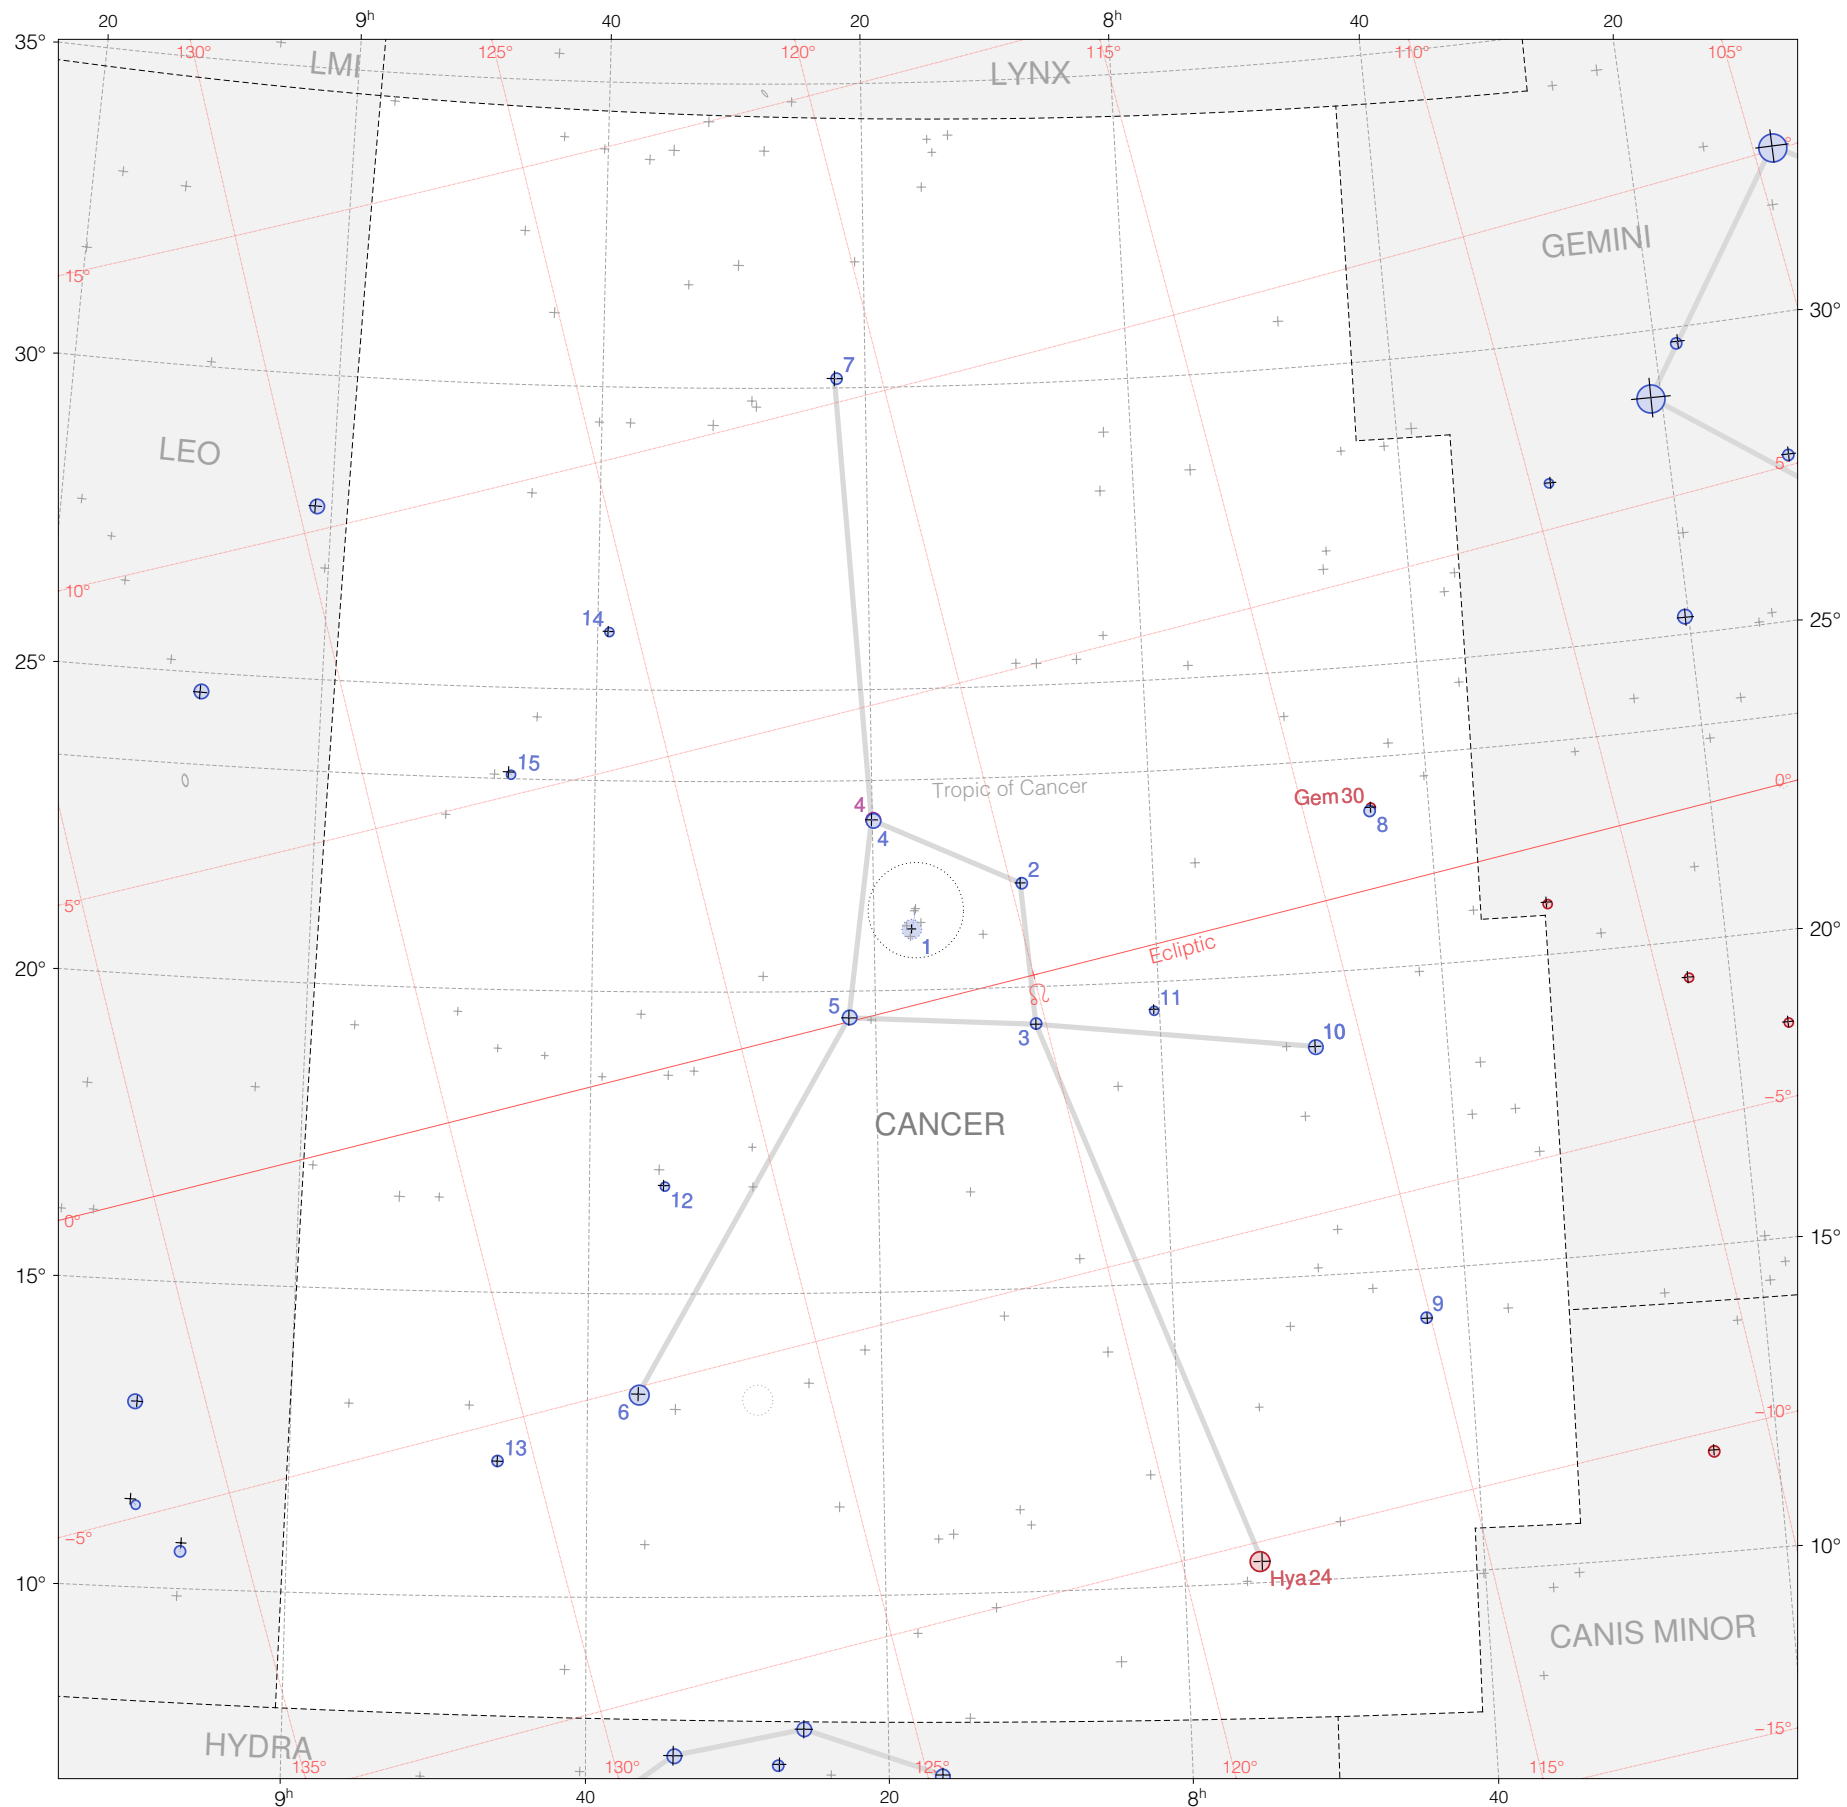

# Tycho stars in Cancer

Magnitudes: 1 2 3 4 5 6 7

Versions: T M K R

Scale at center: 0° 2° 4°