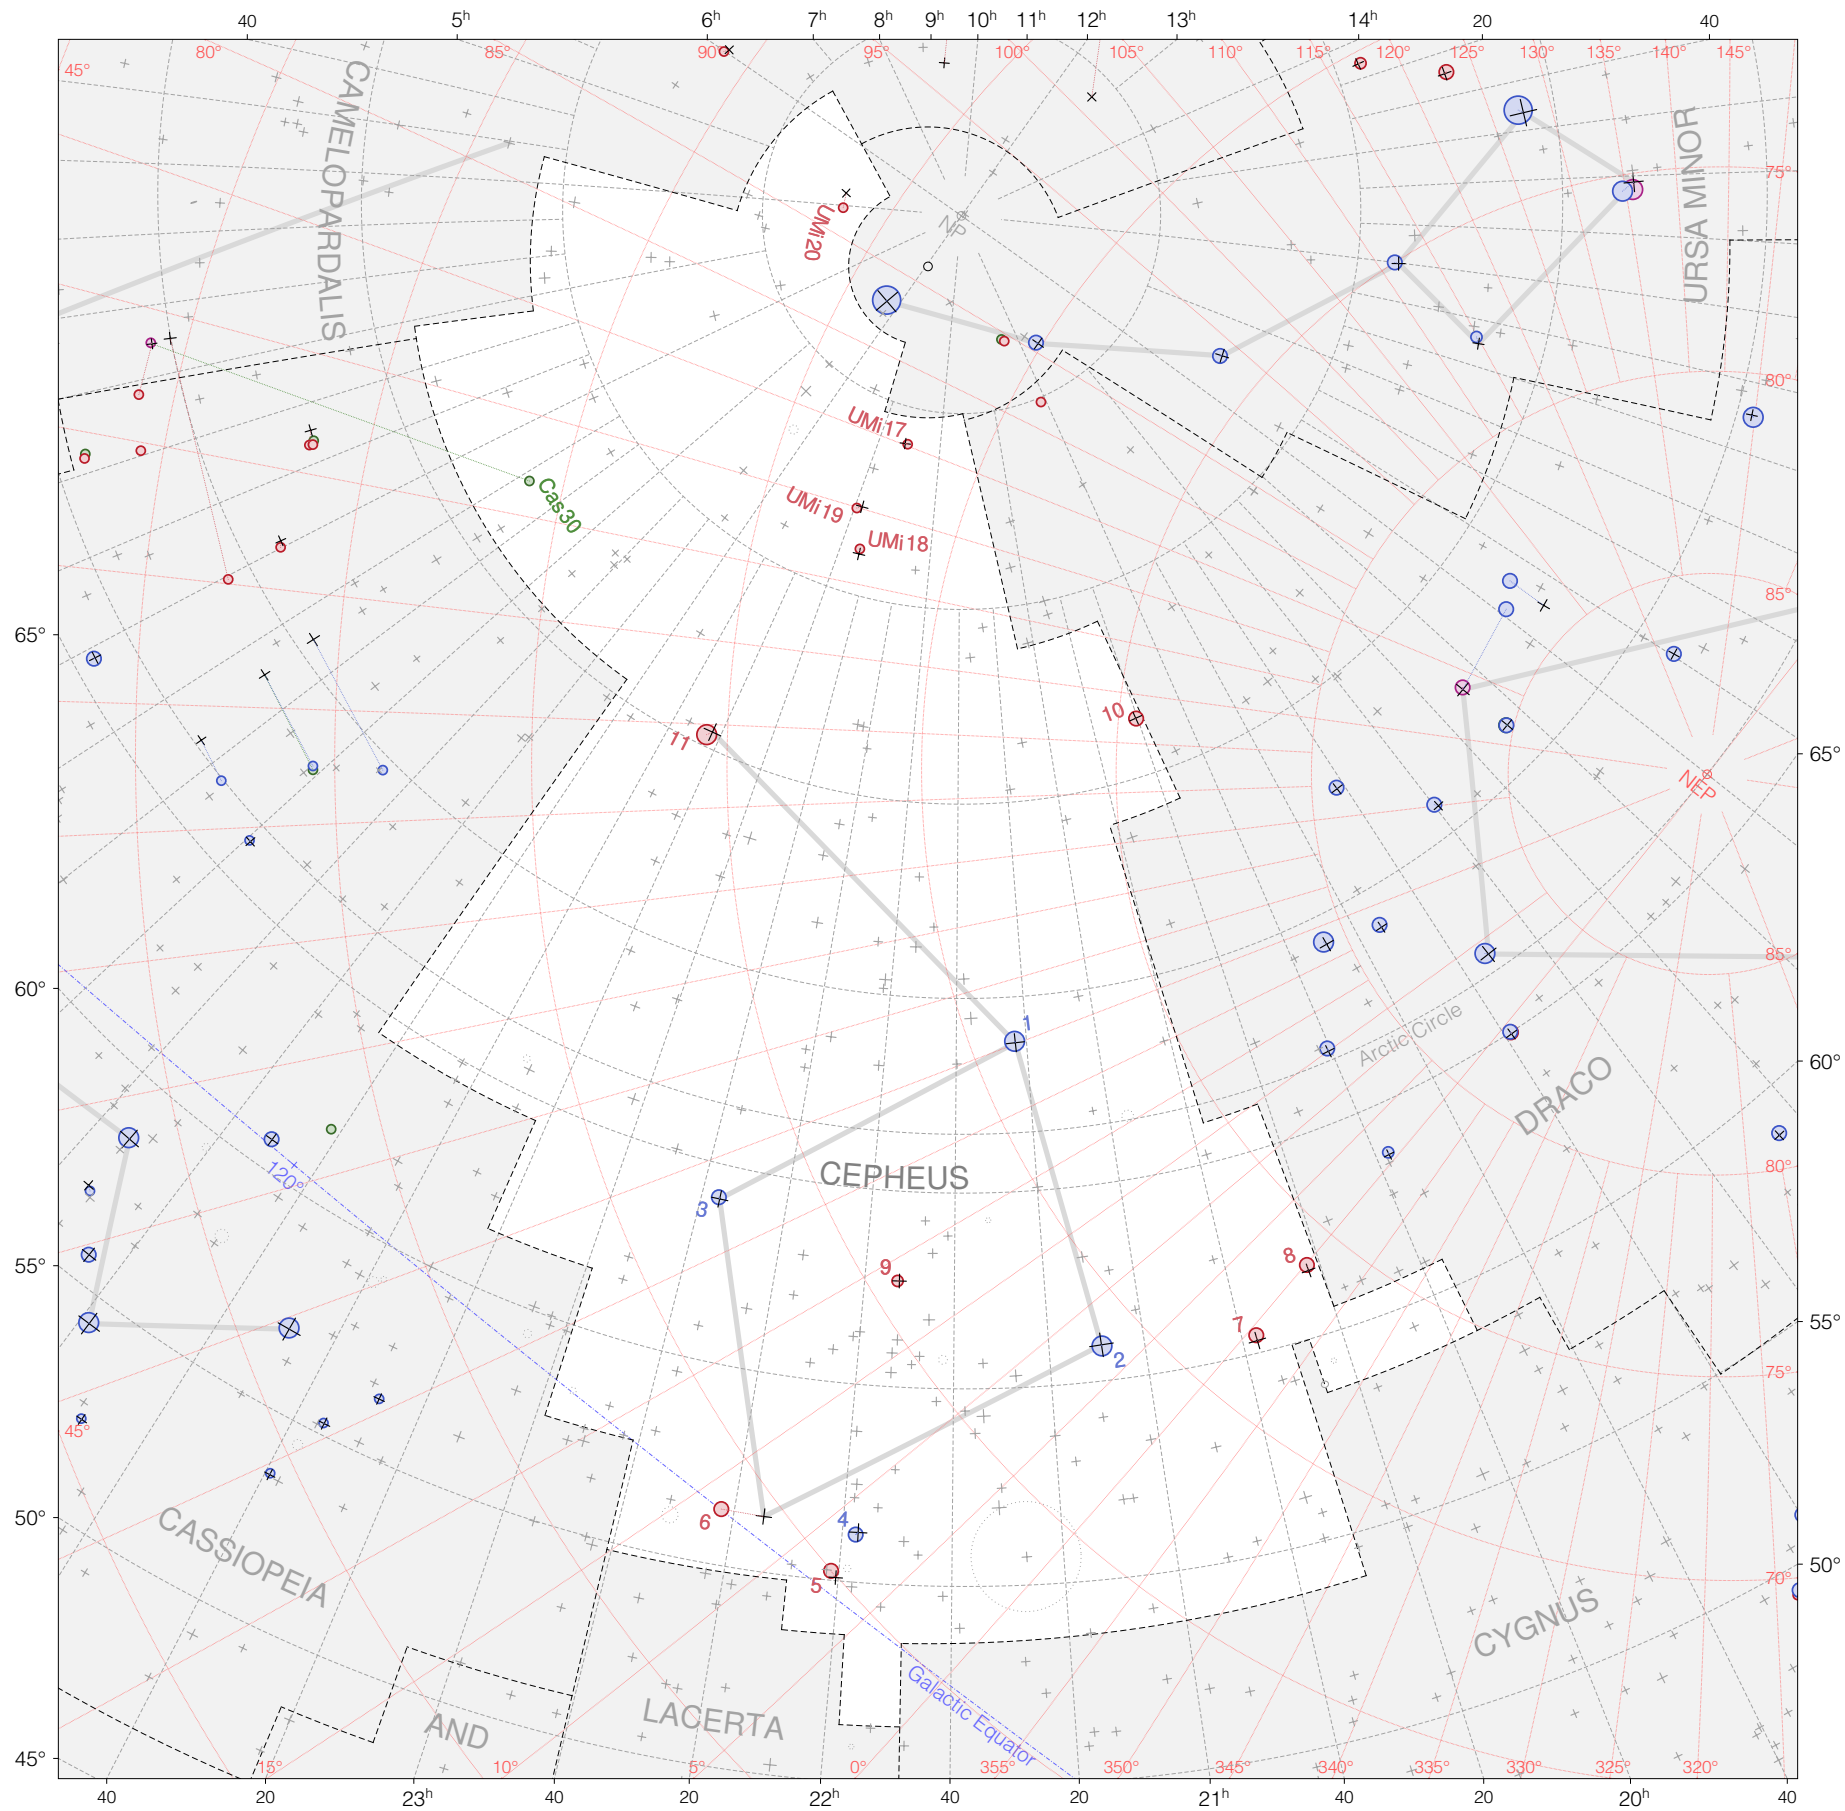

Tycho stars in Cepheus

Magnitudes: 1 2 3 4 5 6 7

Versions: T M K R

Scale at center: 0° 2° 4°