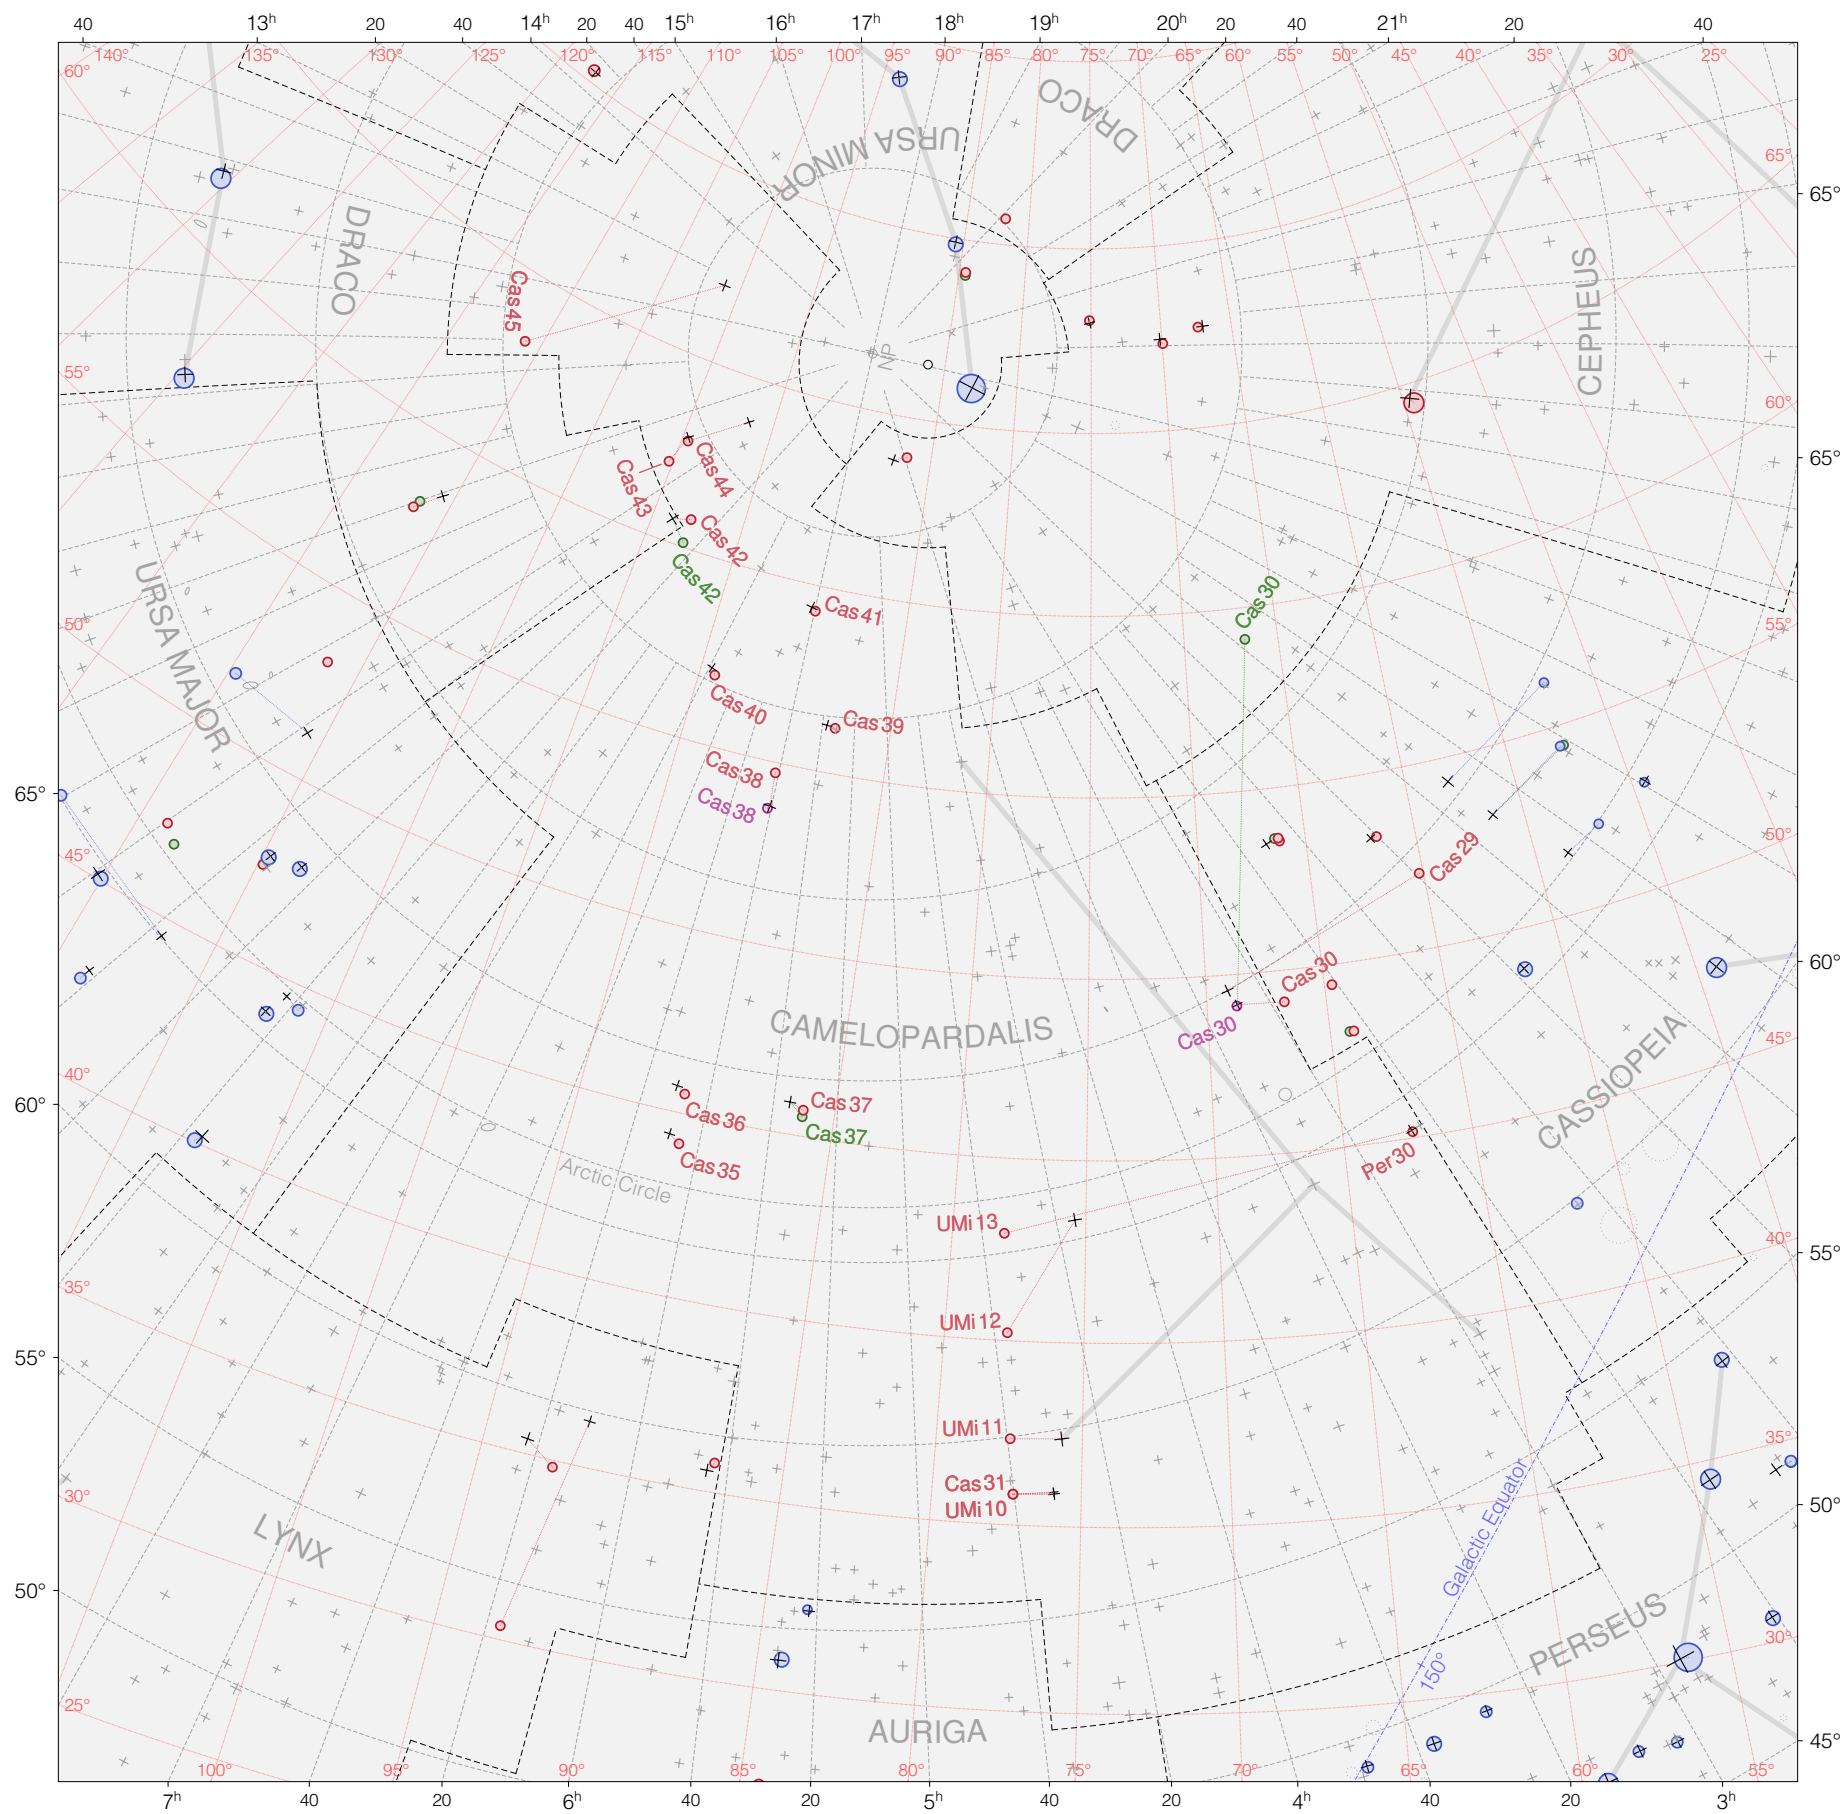

Tycho stars in Camelopardalis

Magnitudes: 1 2 3 4 5 6 7

Versions: T M K R

Scale at center: 0° 2° 4°