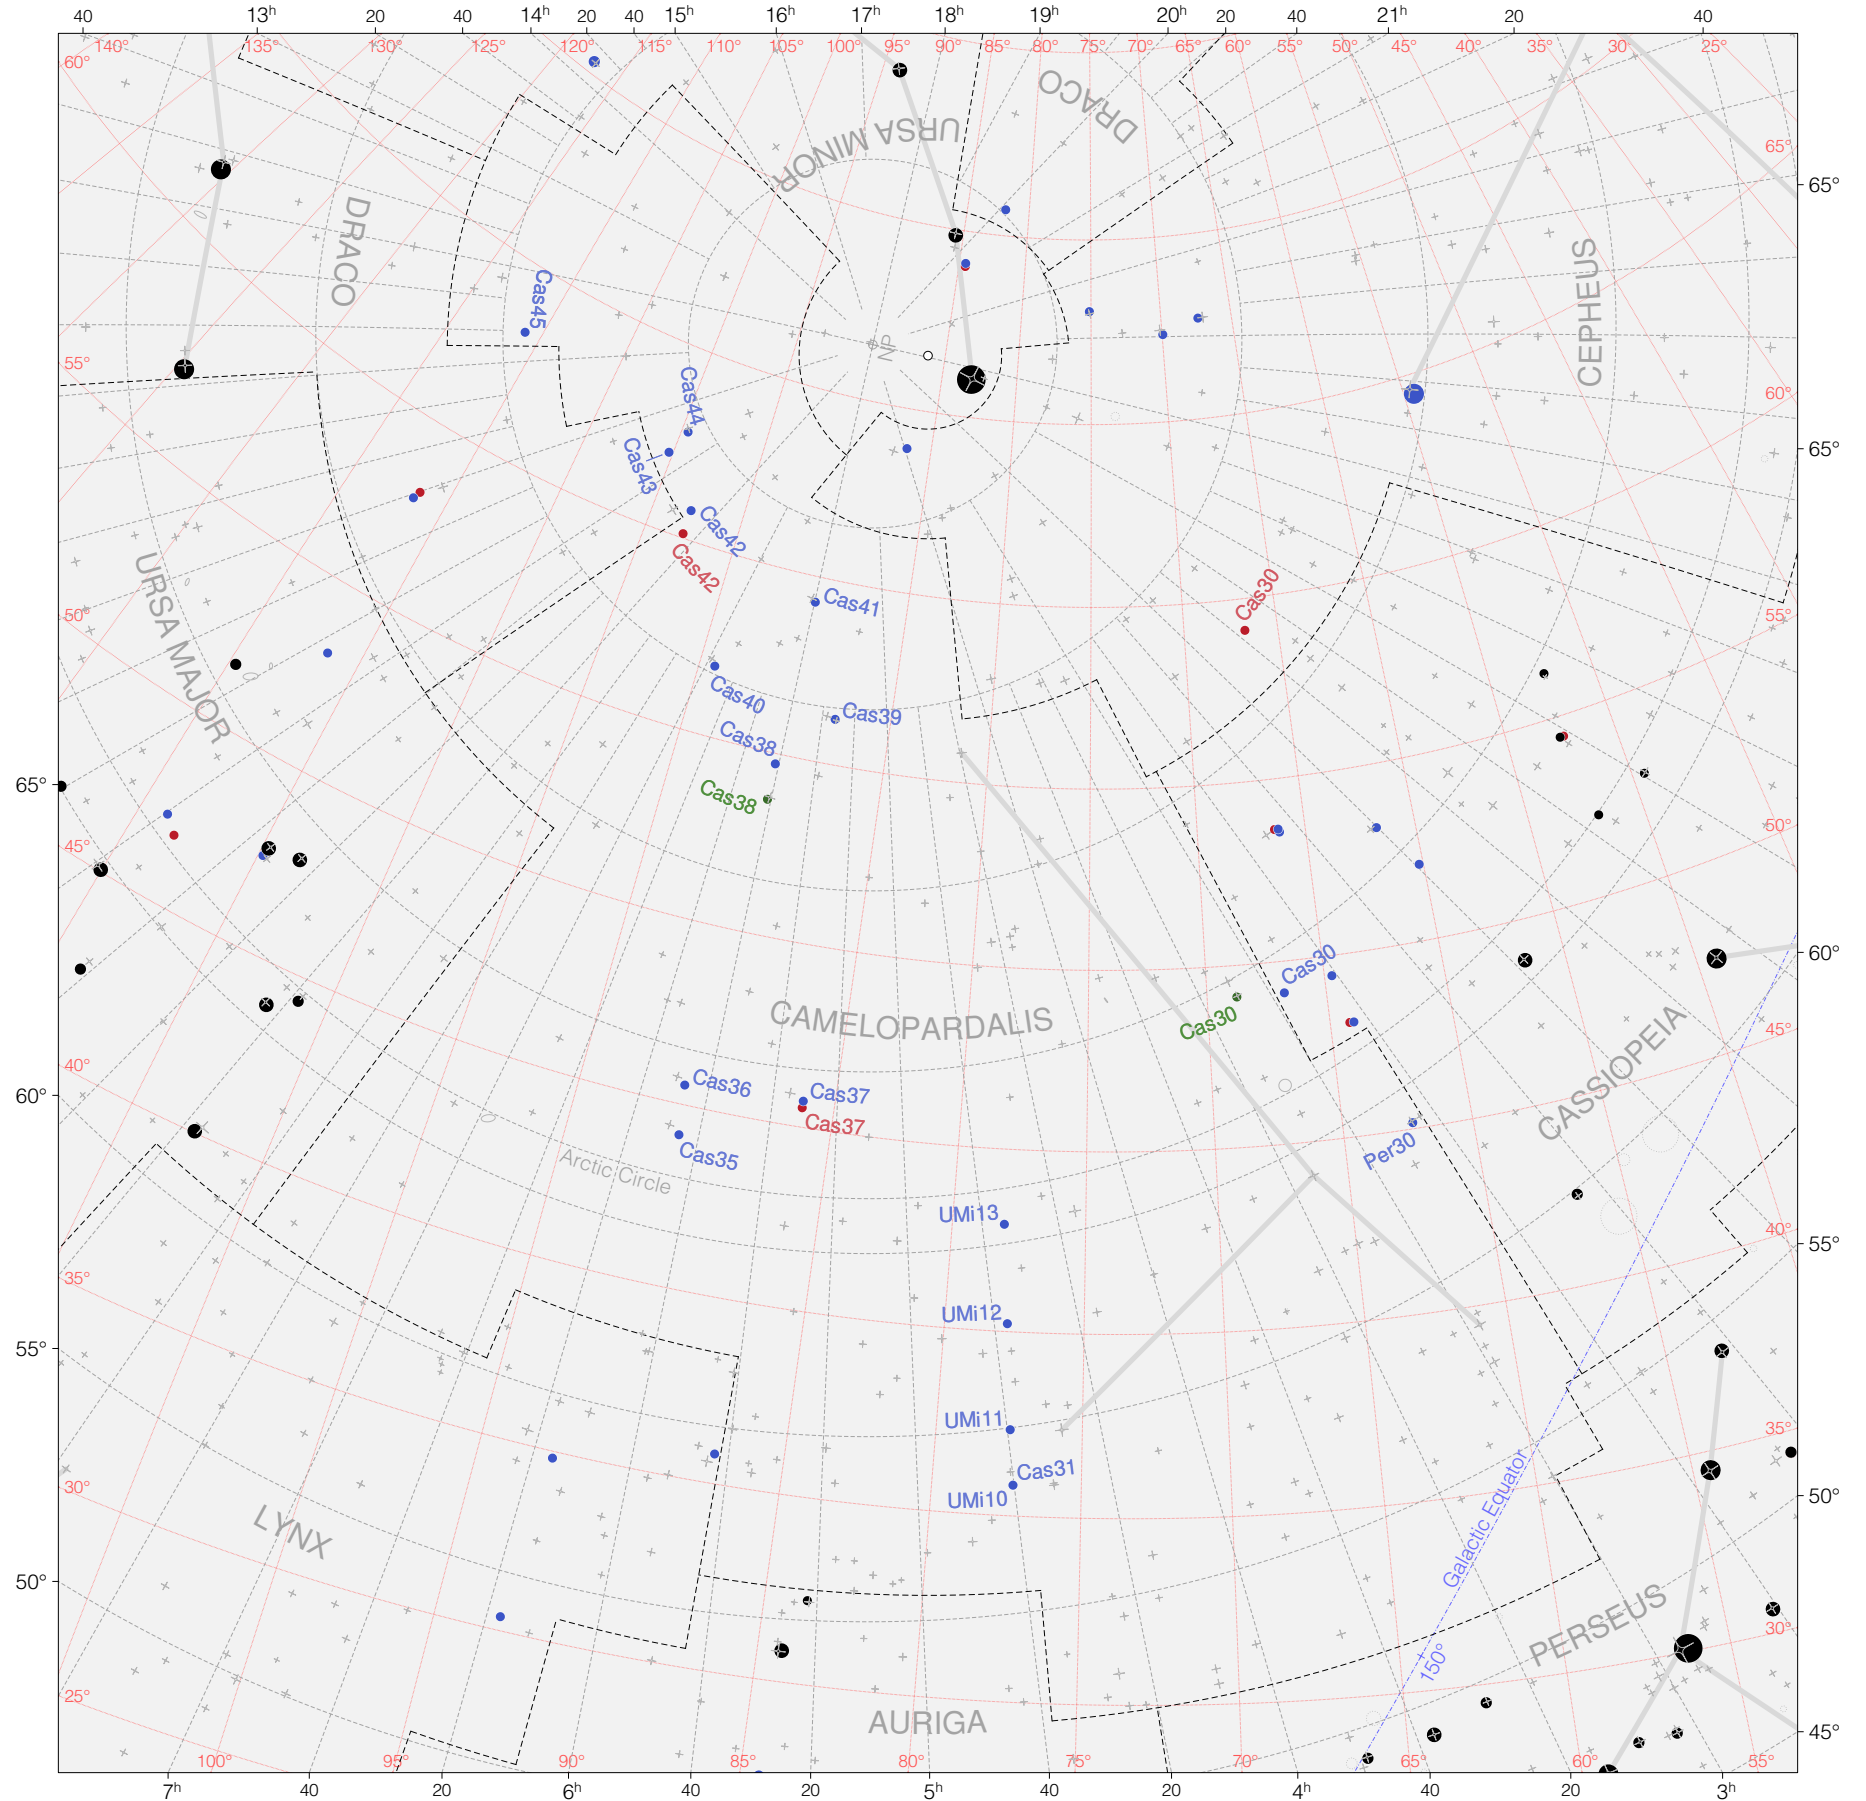

Tycho Stars in Camelopardalis

Magnitudes: 1 2 3 4 5 6 7

Versions: T M K R

Scale at center: 0° 2° 4°