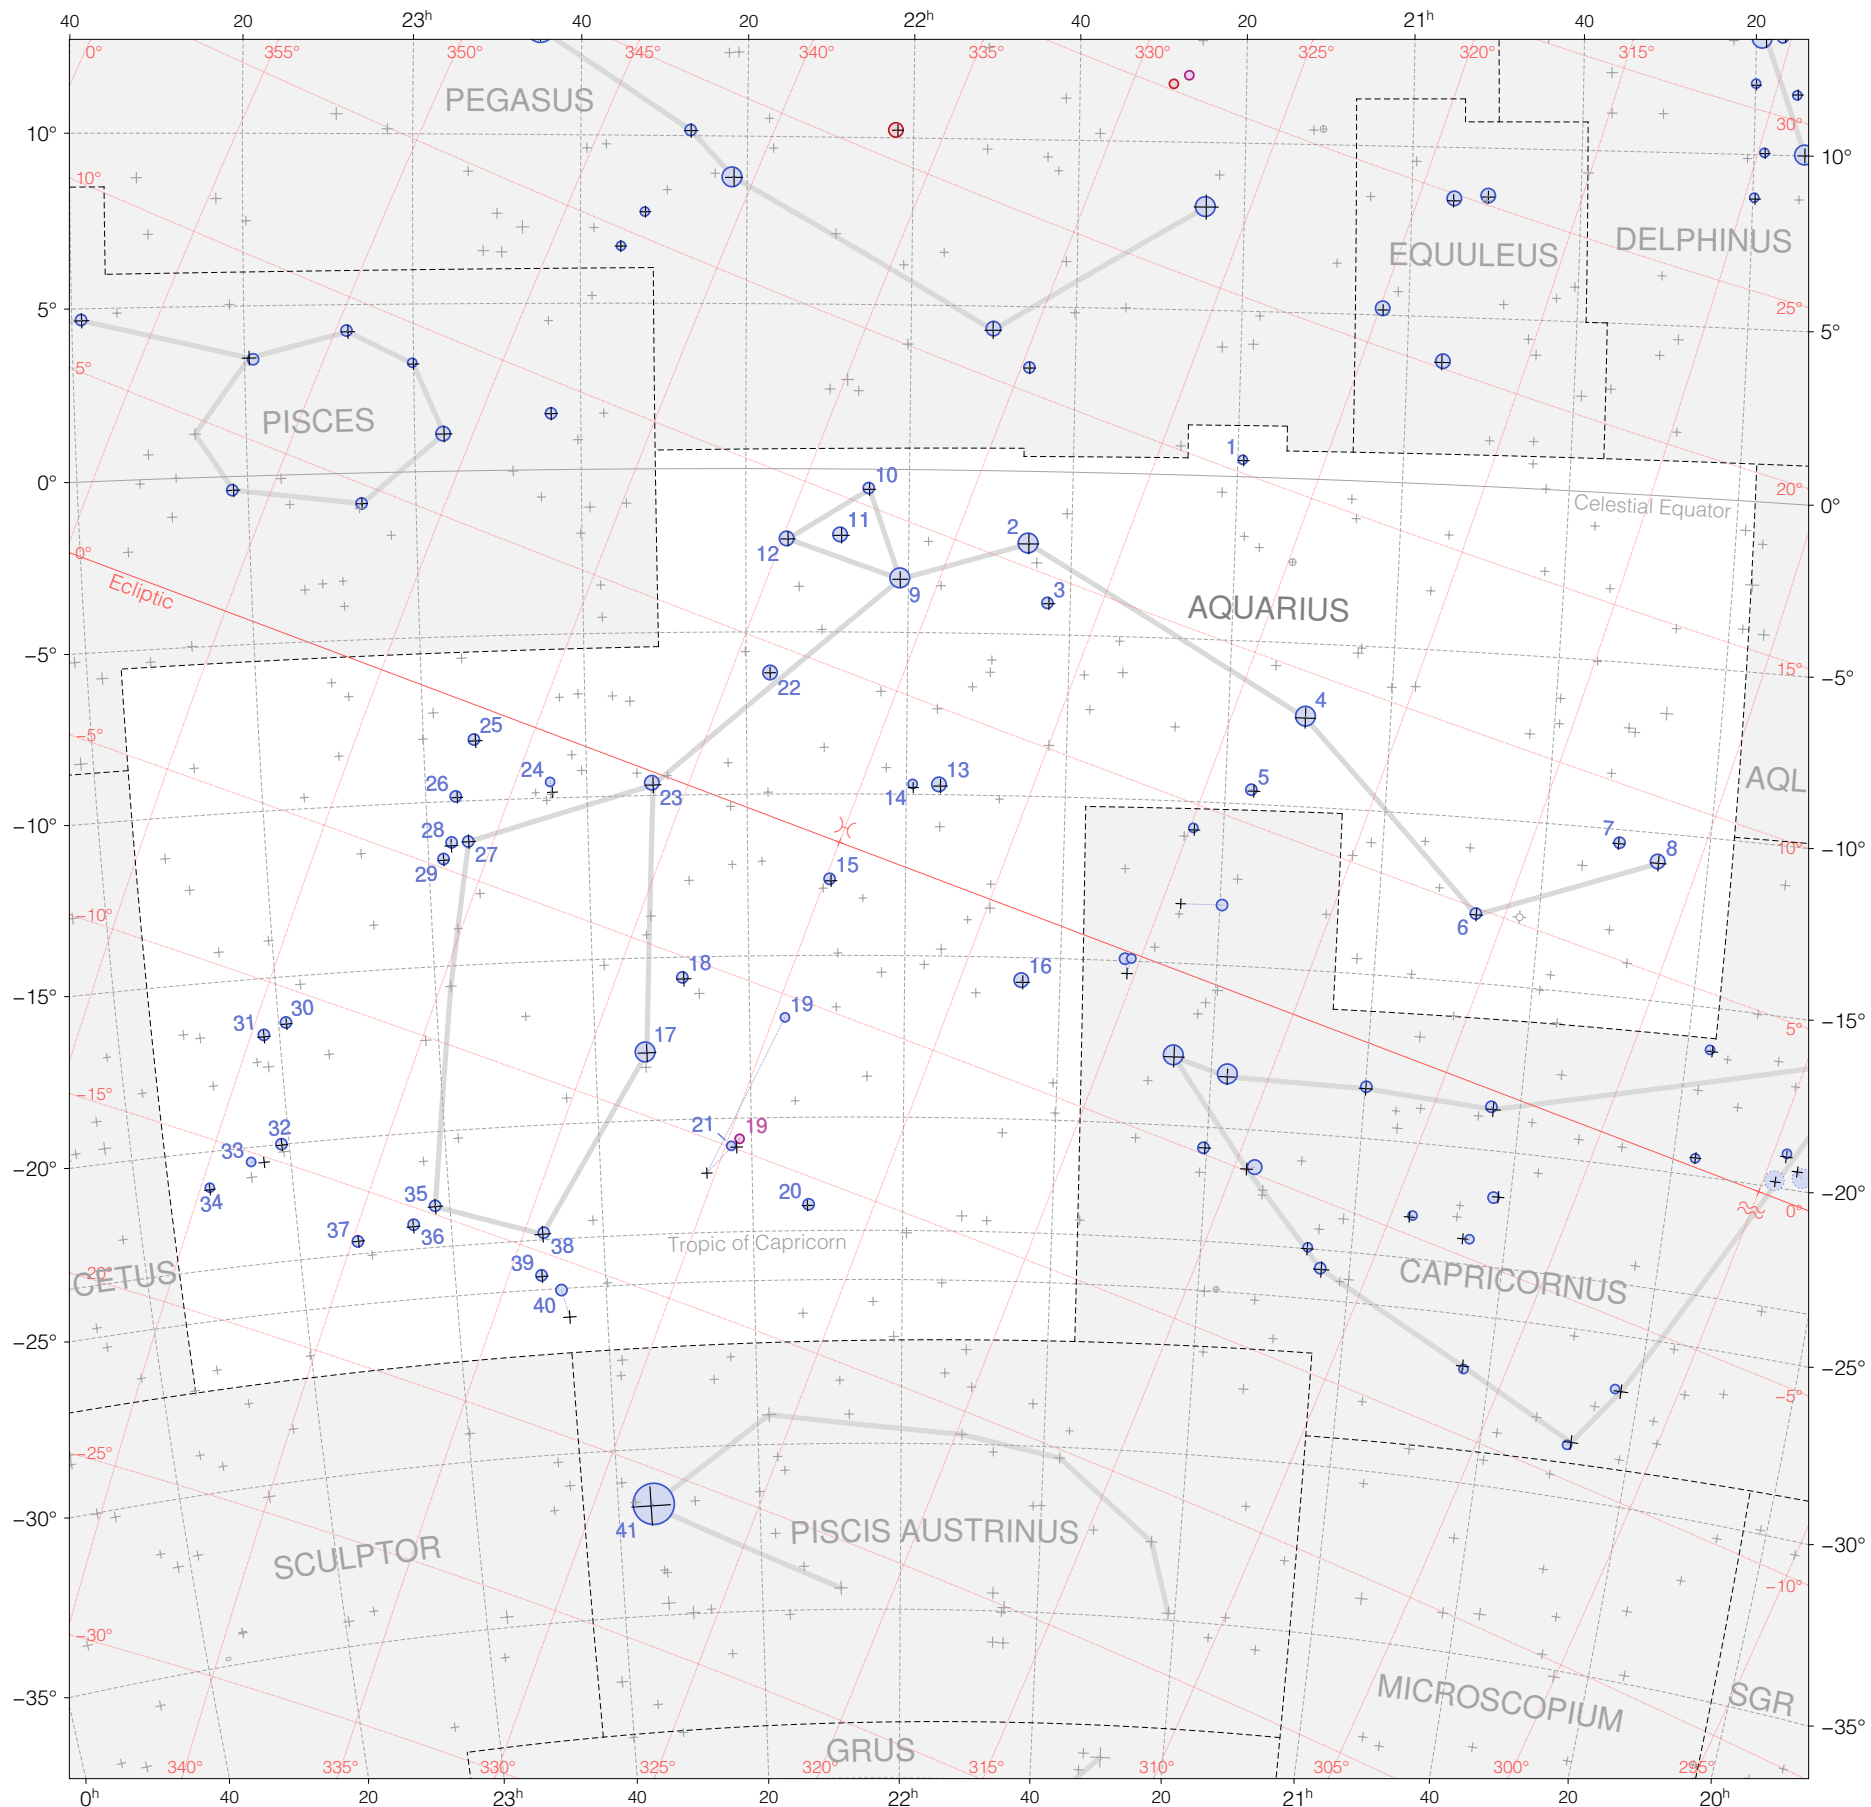

Tycho stars in Aquarius

Magnitudes: 1 2 3 4 5 6 7

Versions: T M K R

Scale at center: 0° 2° 4°