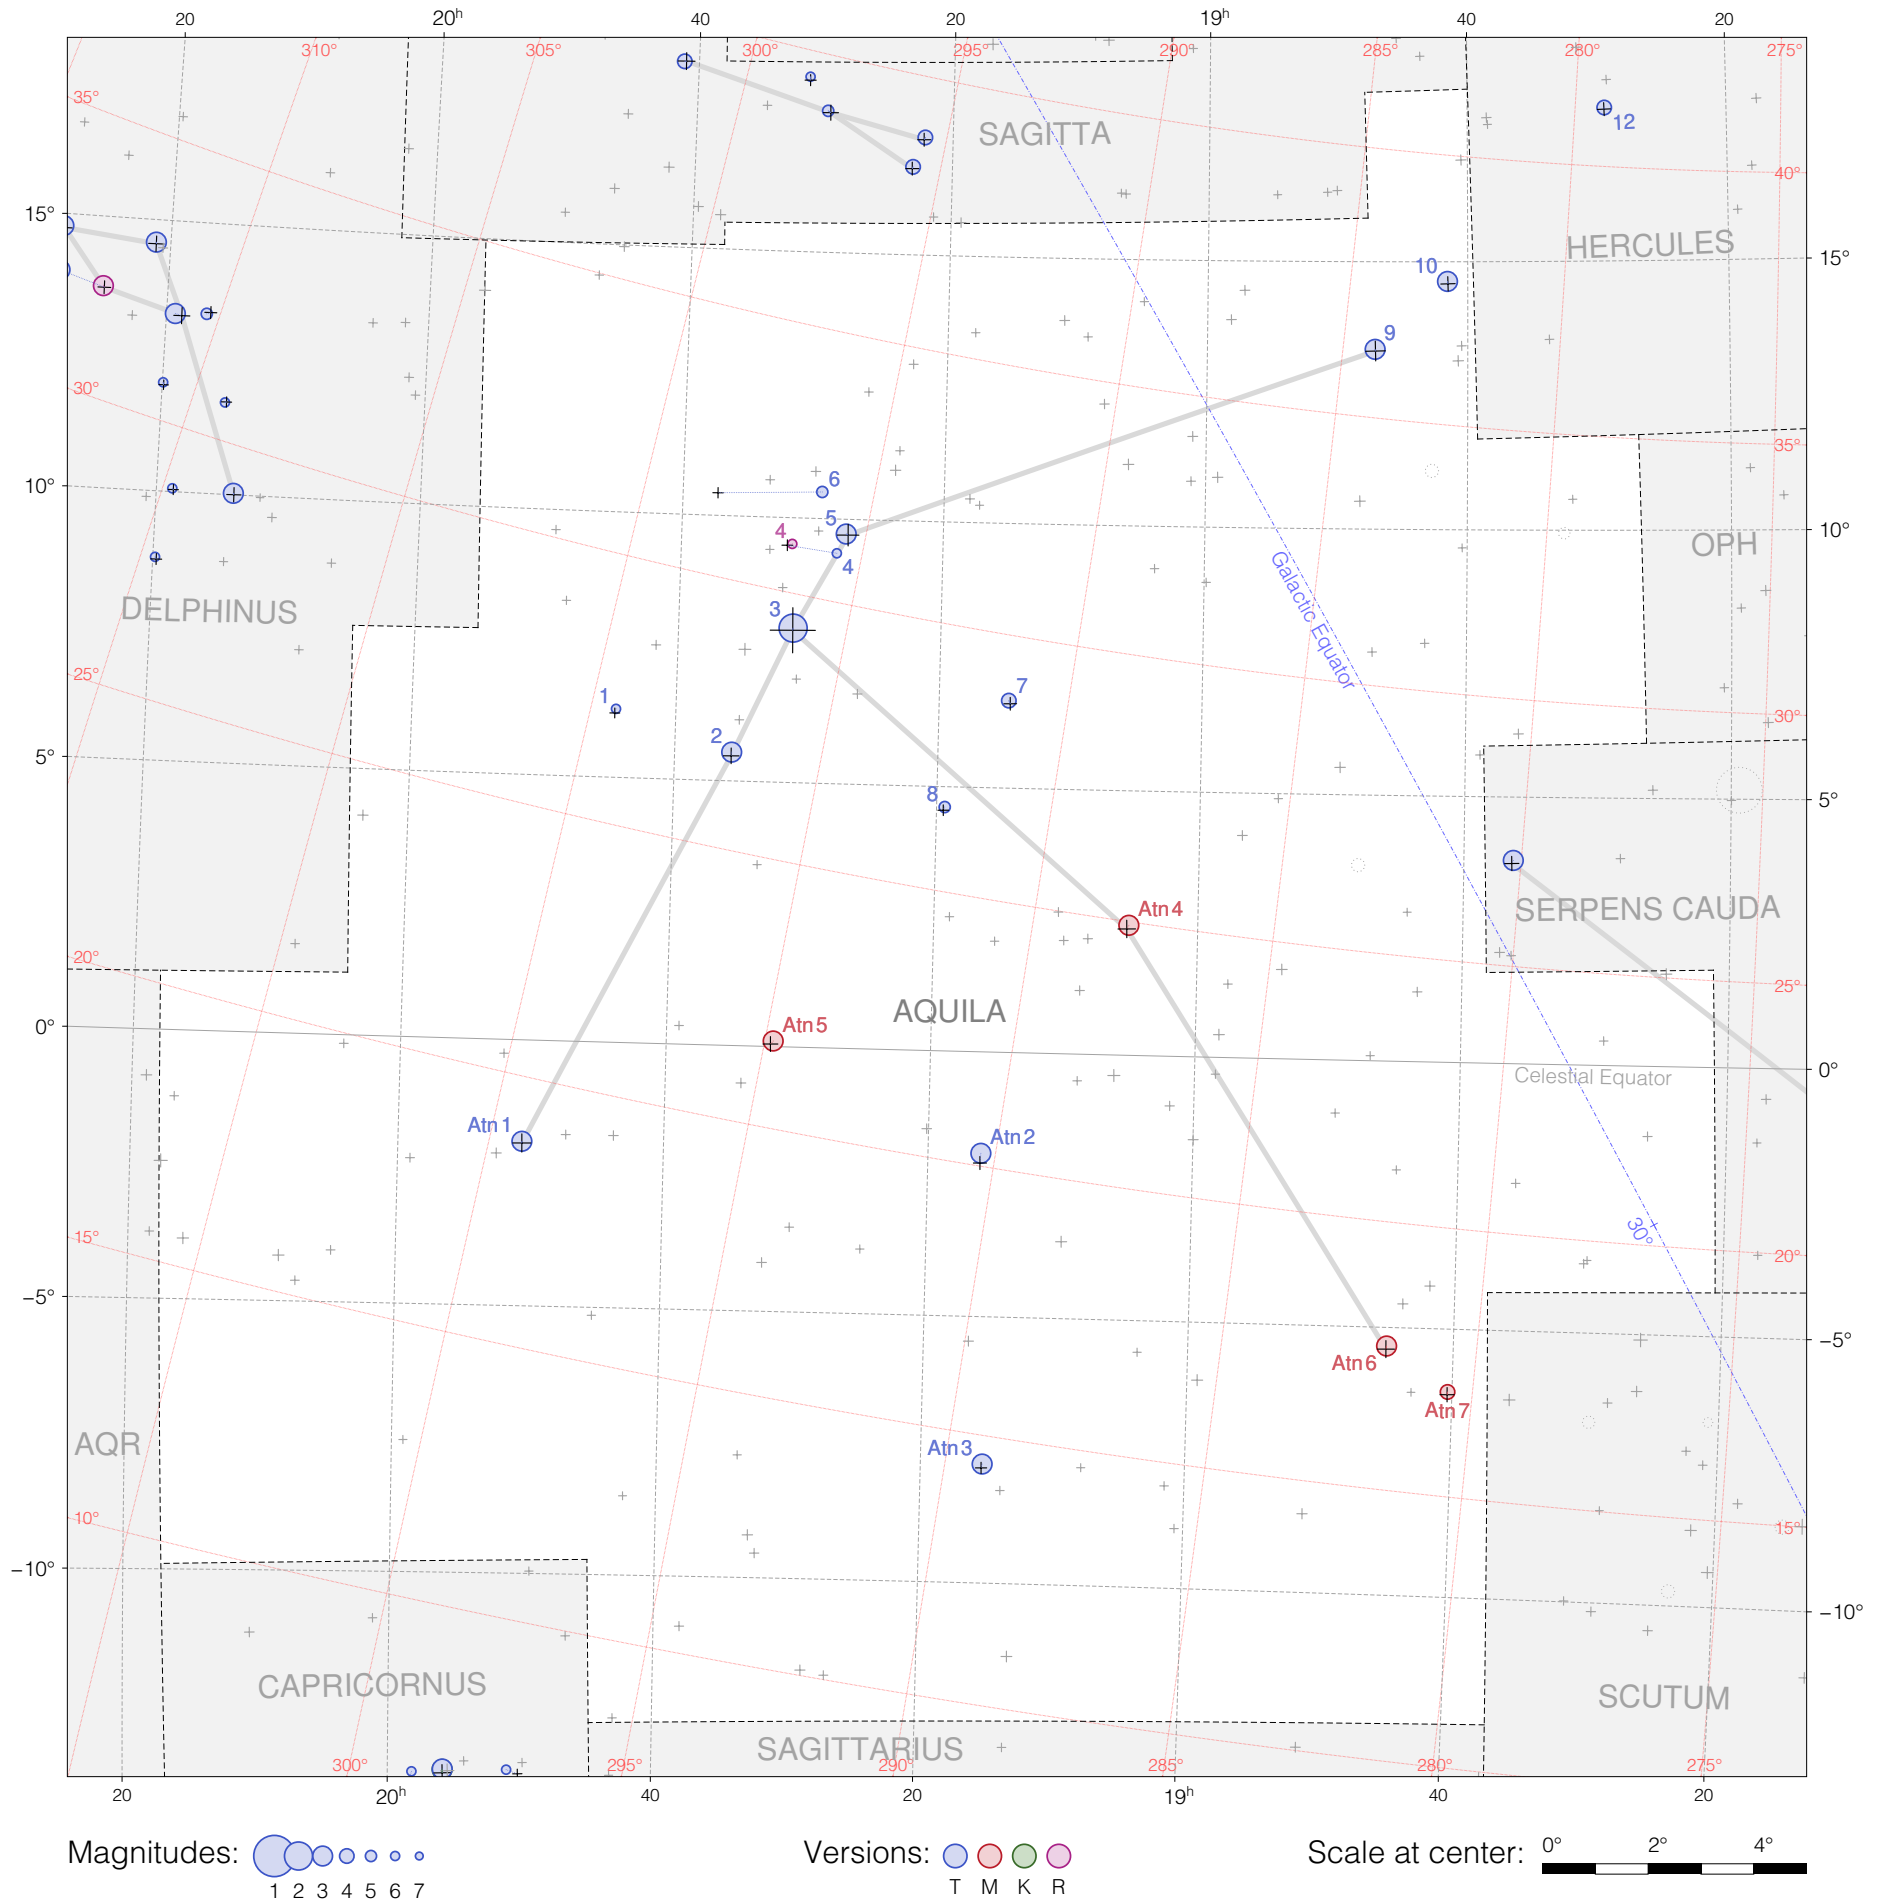

# Tycho stars in Aquila and Antinous

Magnitudes: 1 2 3 4 5 6 7

Versions: T M K R

Scale at center: 0° 2° 4°