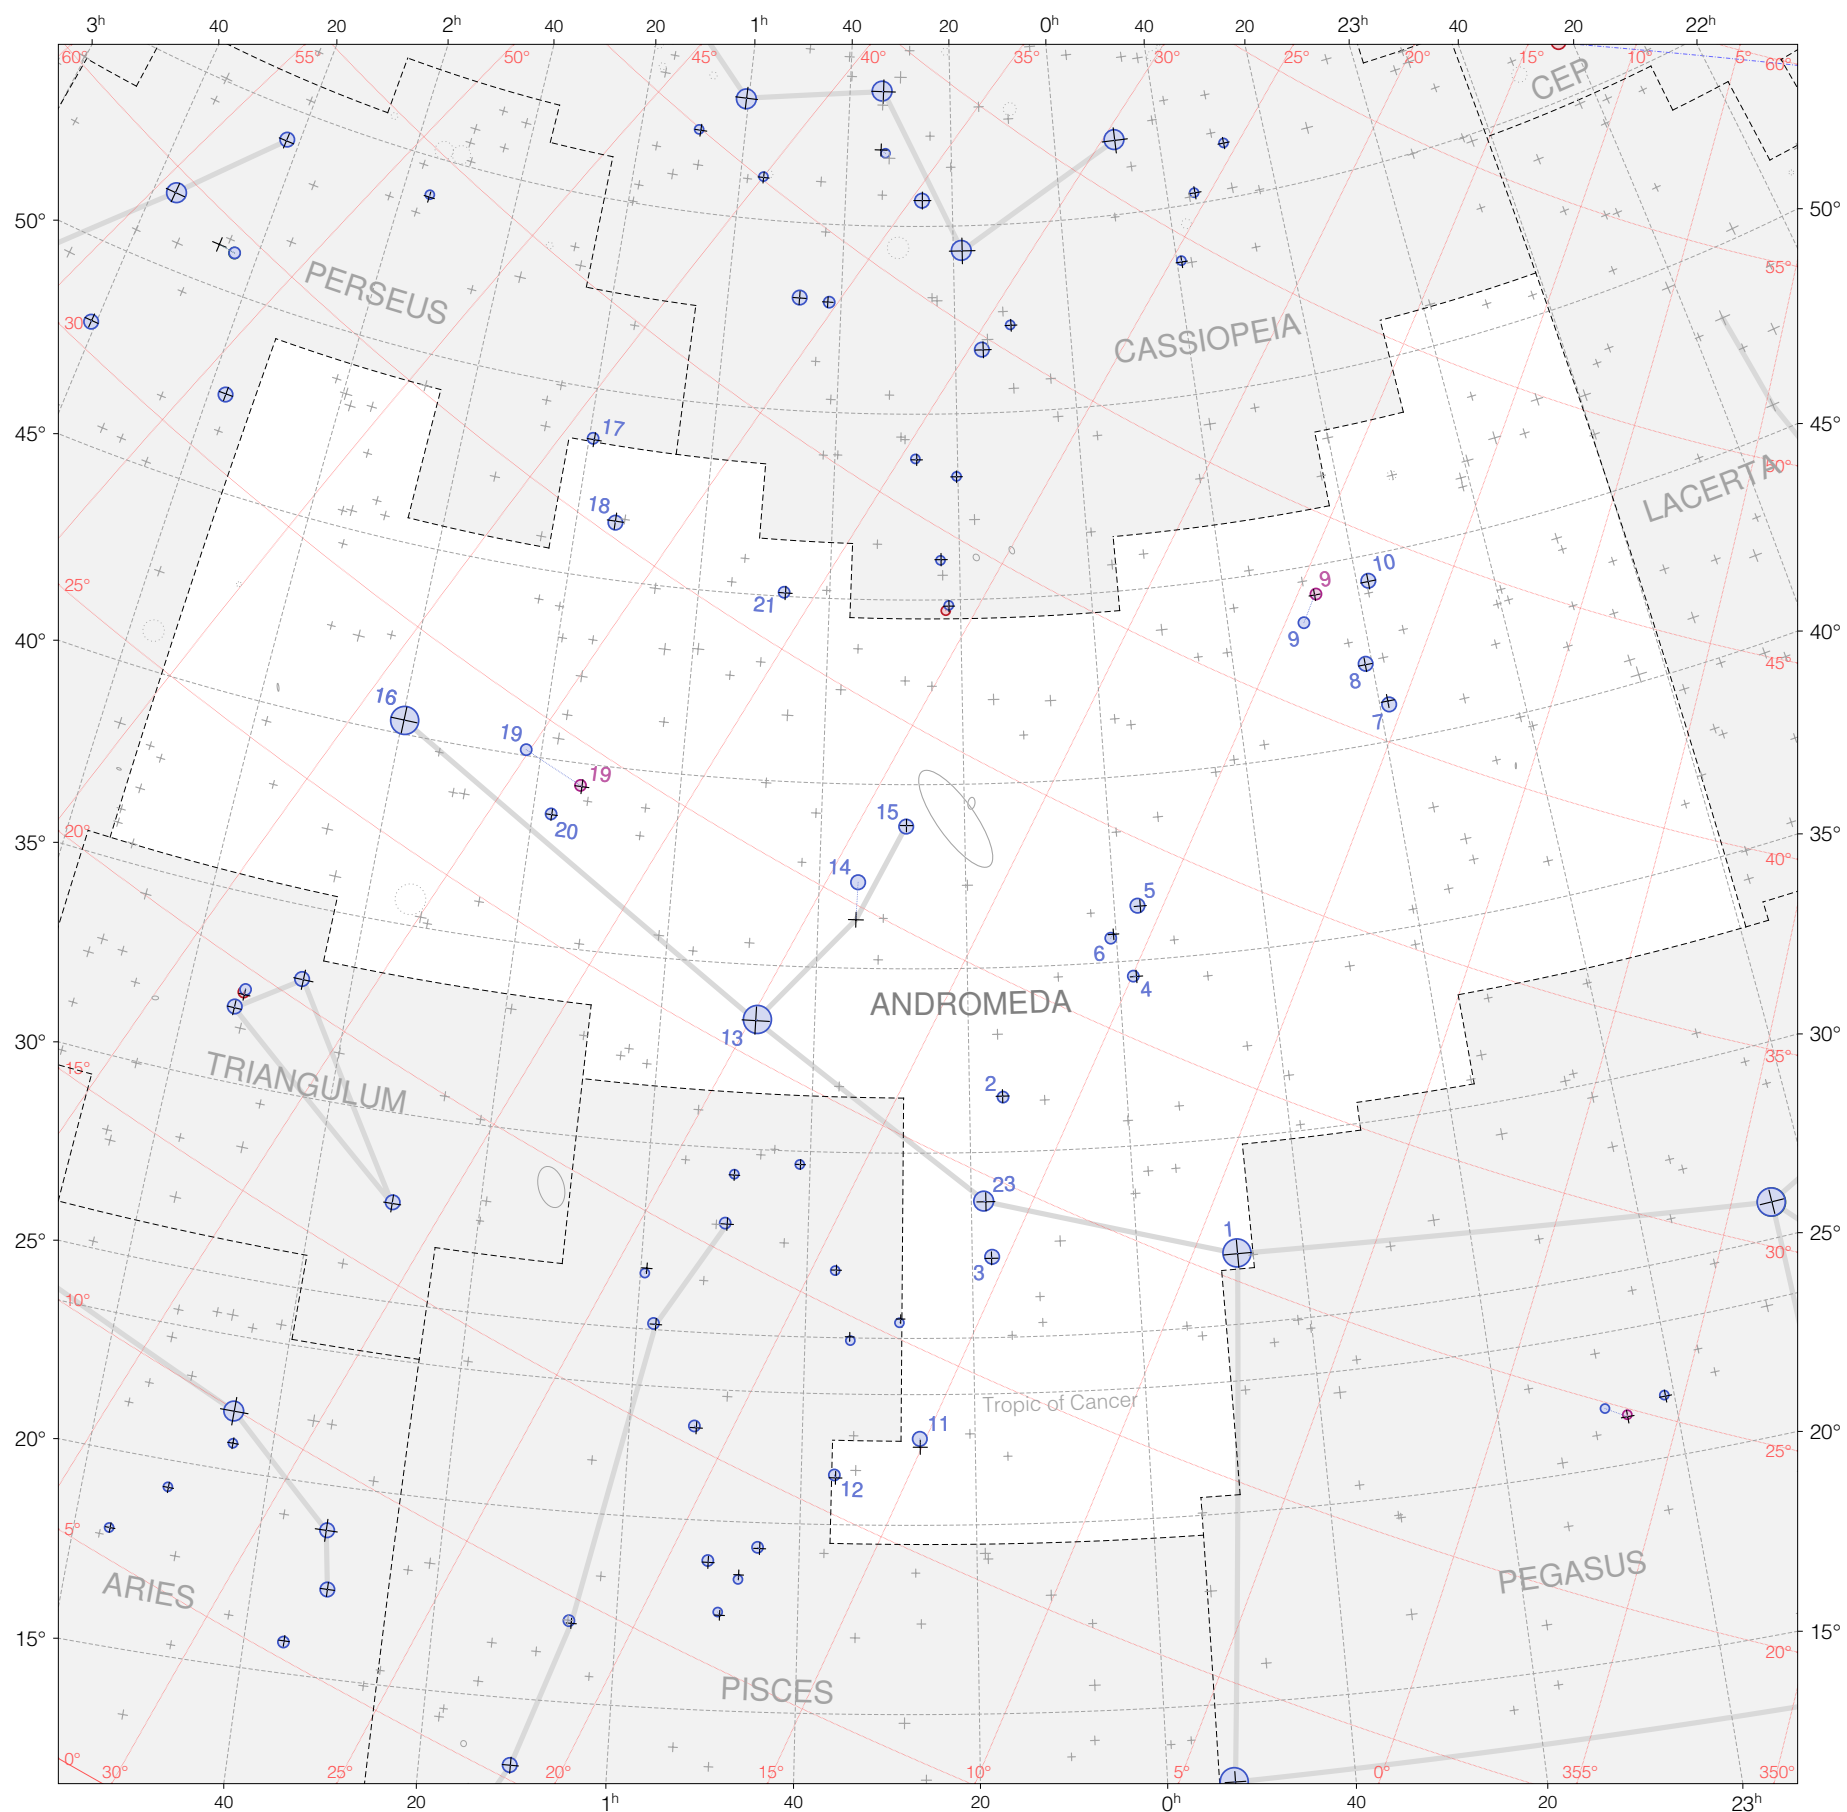

# Tycho stars in Andromeda

Magnitudes: 1 2 3 4 5 6 7

Versions: T M K R

Scale at center: 0° 2° 4°