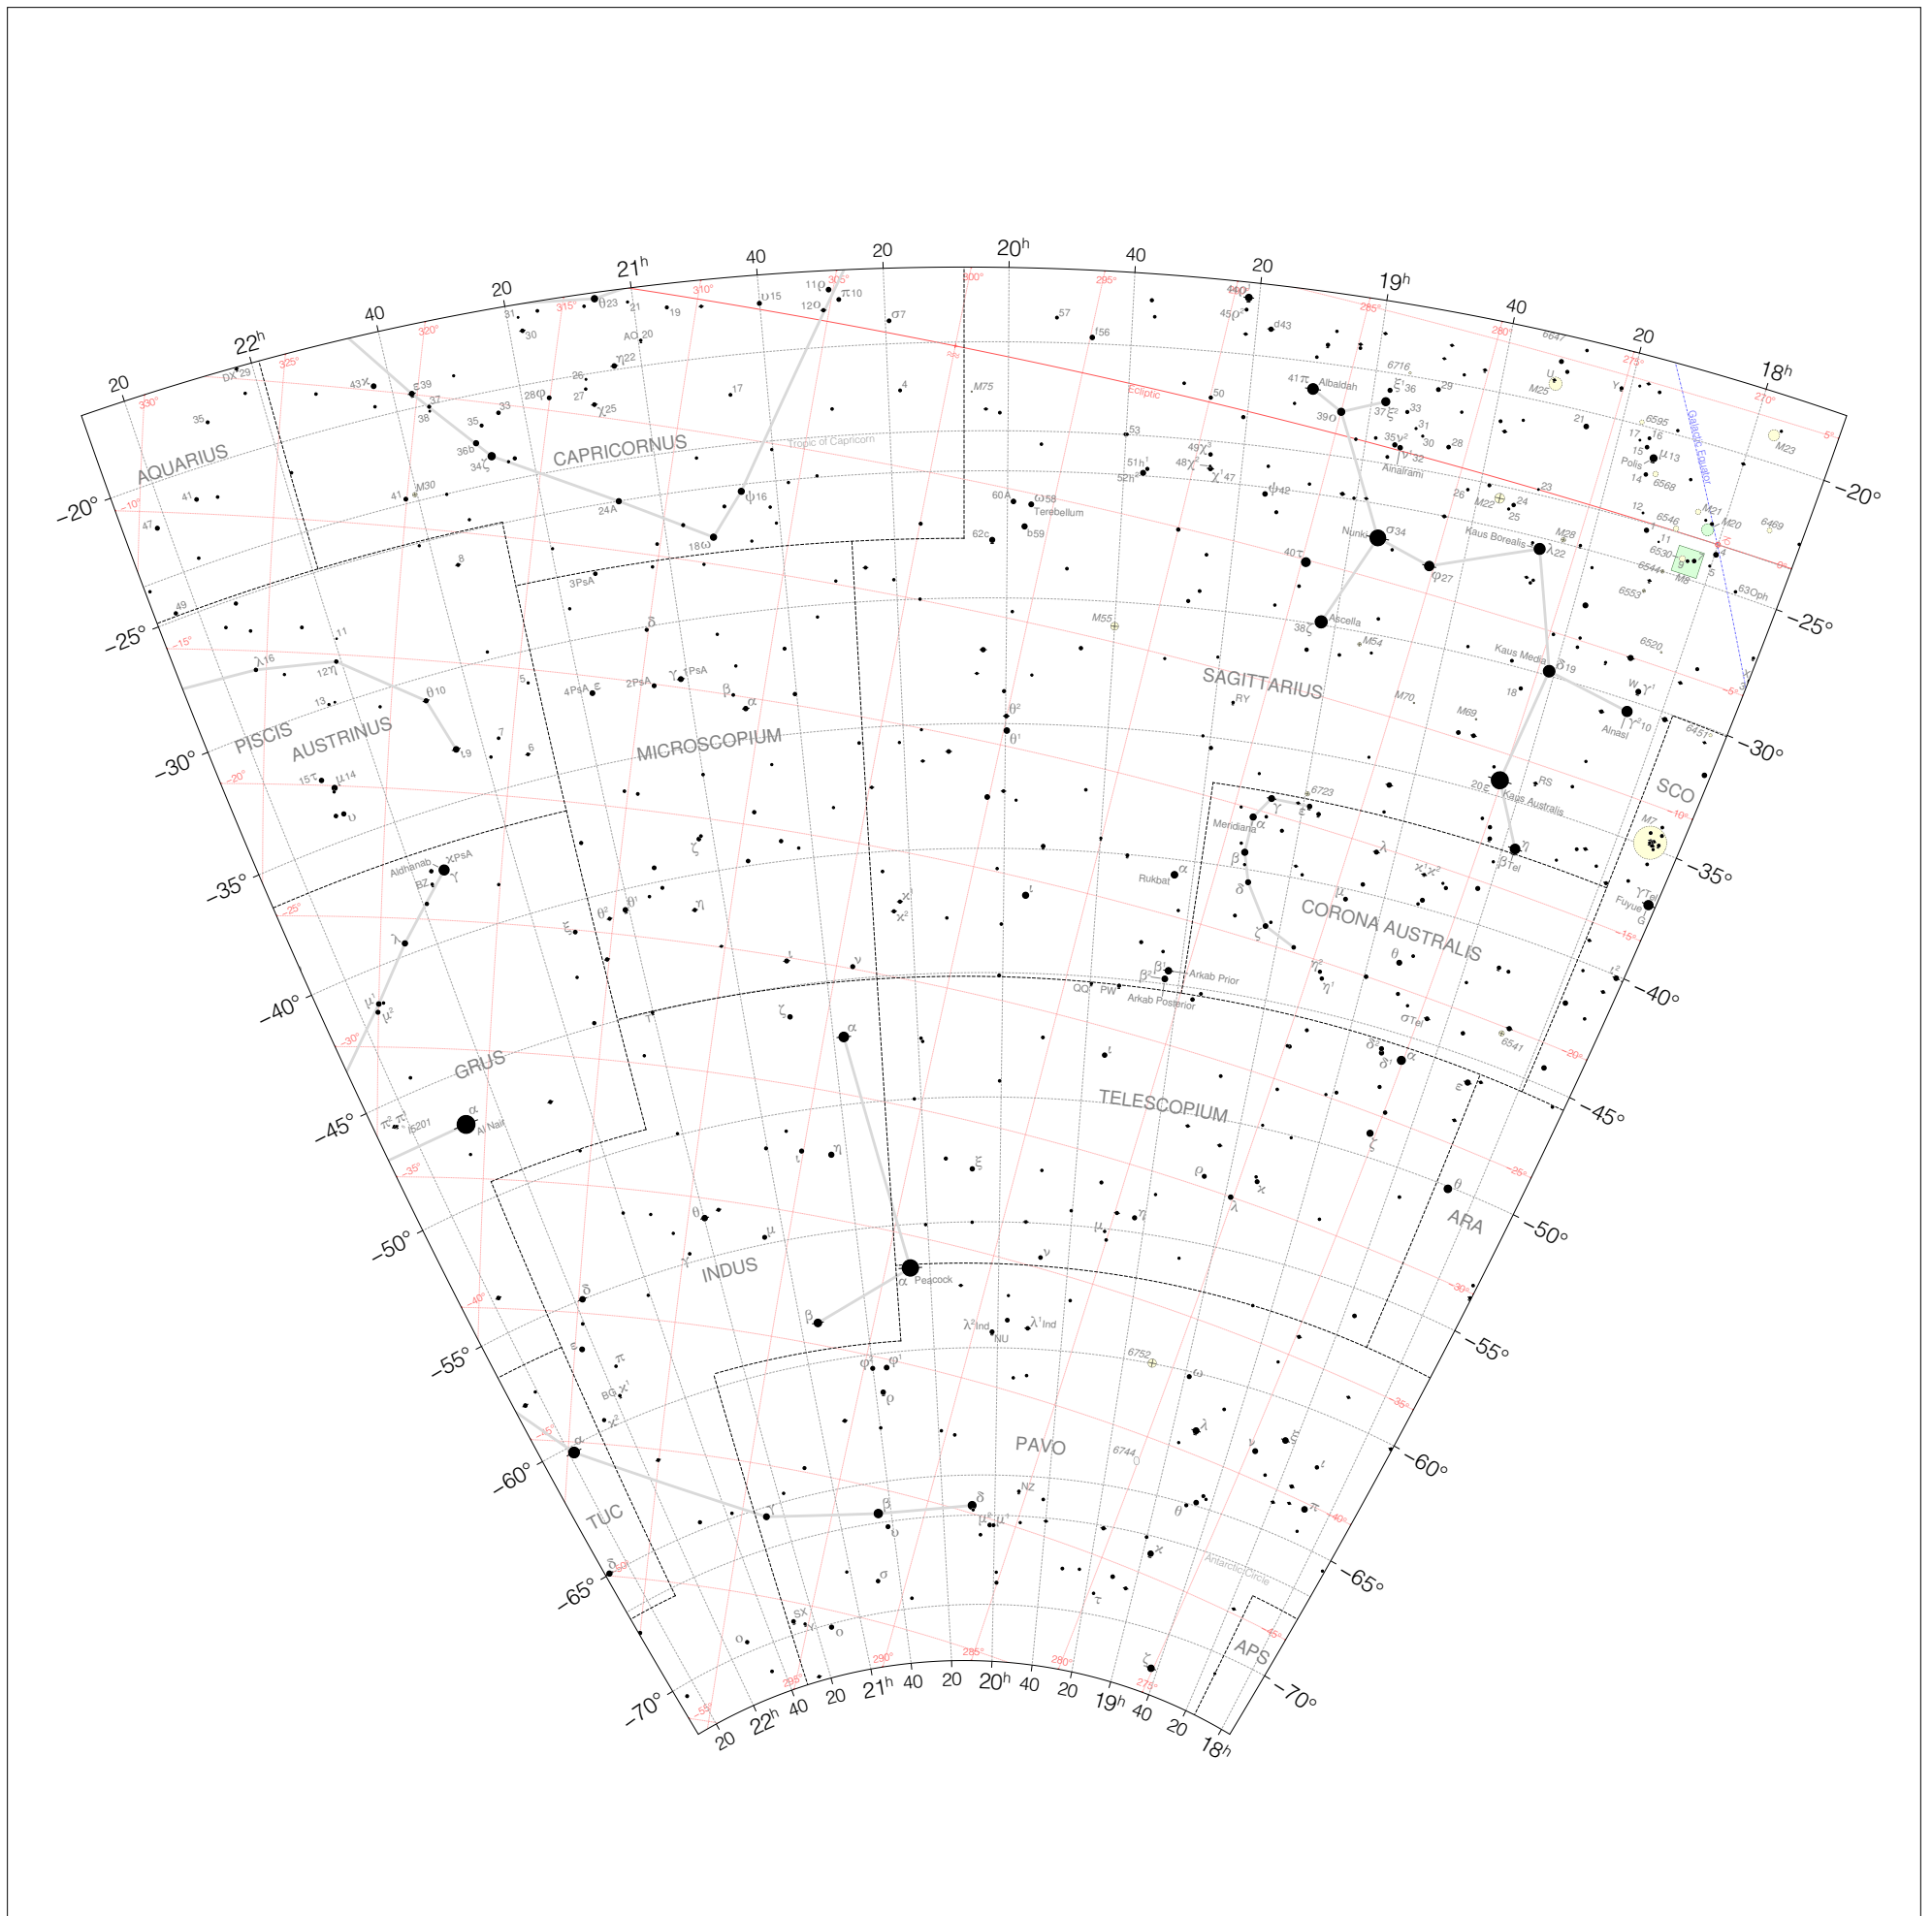

Reference Stars from 18h to 22h and -70° to -20°

Magnitudes: 
0 1 2 3 4 5 6 7

Coordinates: J2000.0