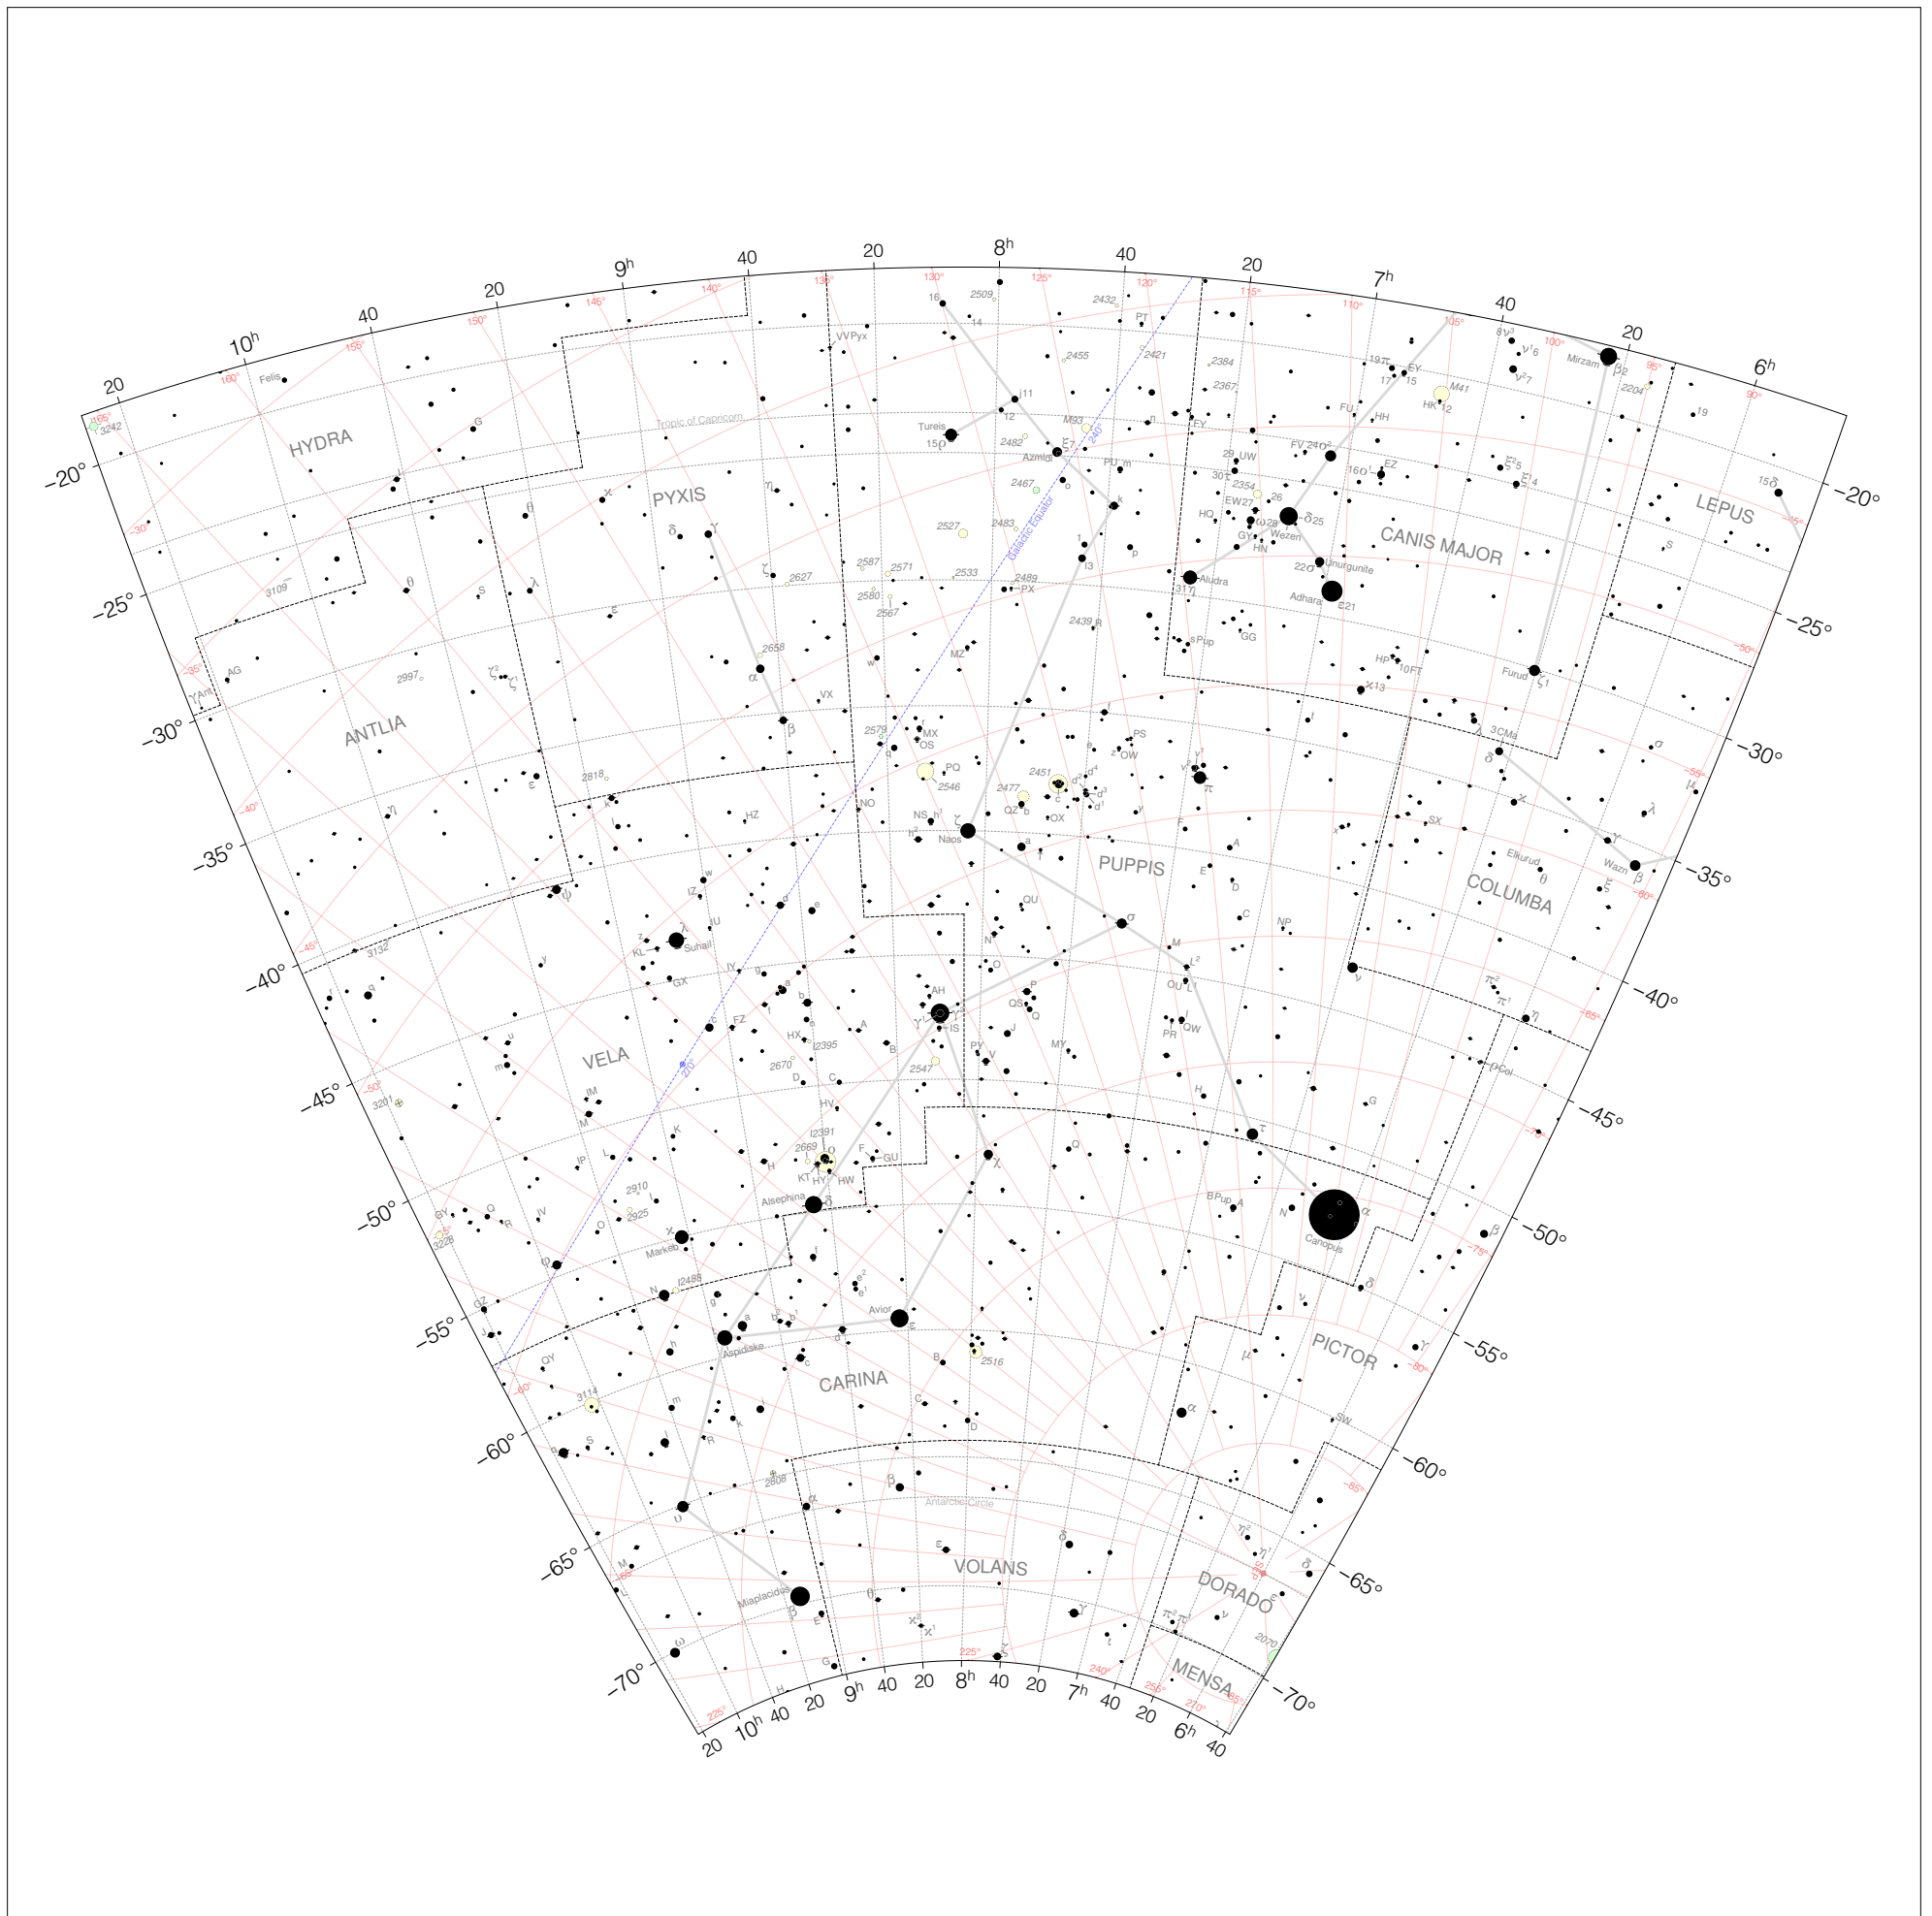

Reference Stars from 6h to 10h and -70° to -20°

Magnitudes: 
0 1 2 3 4 5 6 7

Coordinates: J2000.0