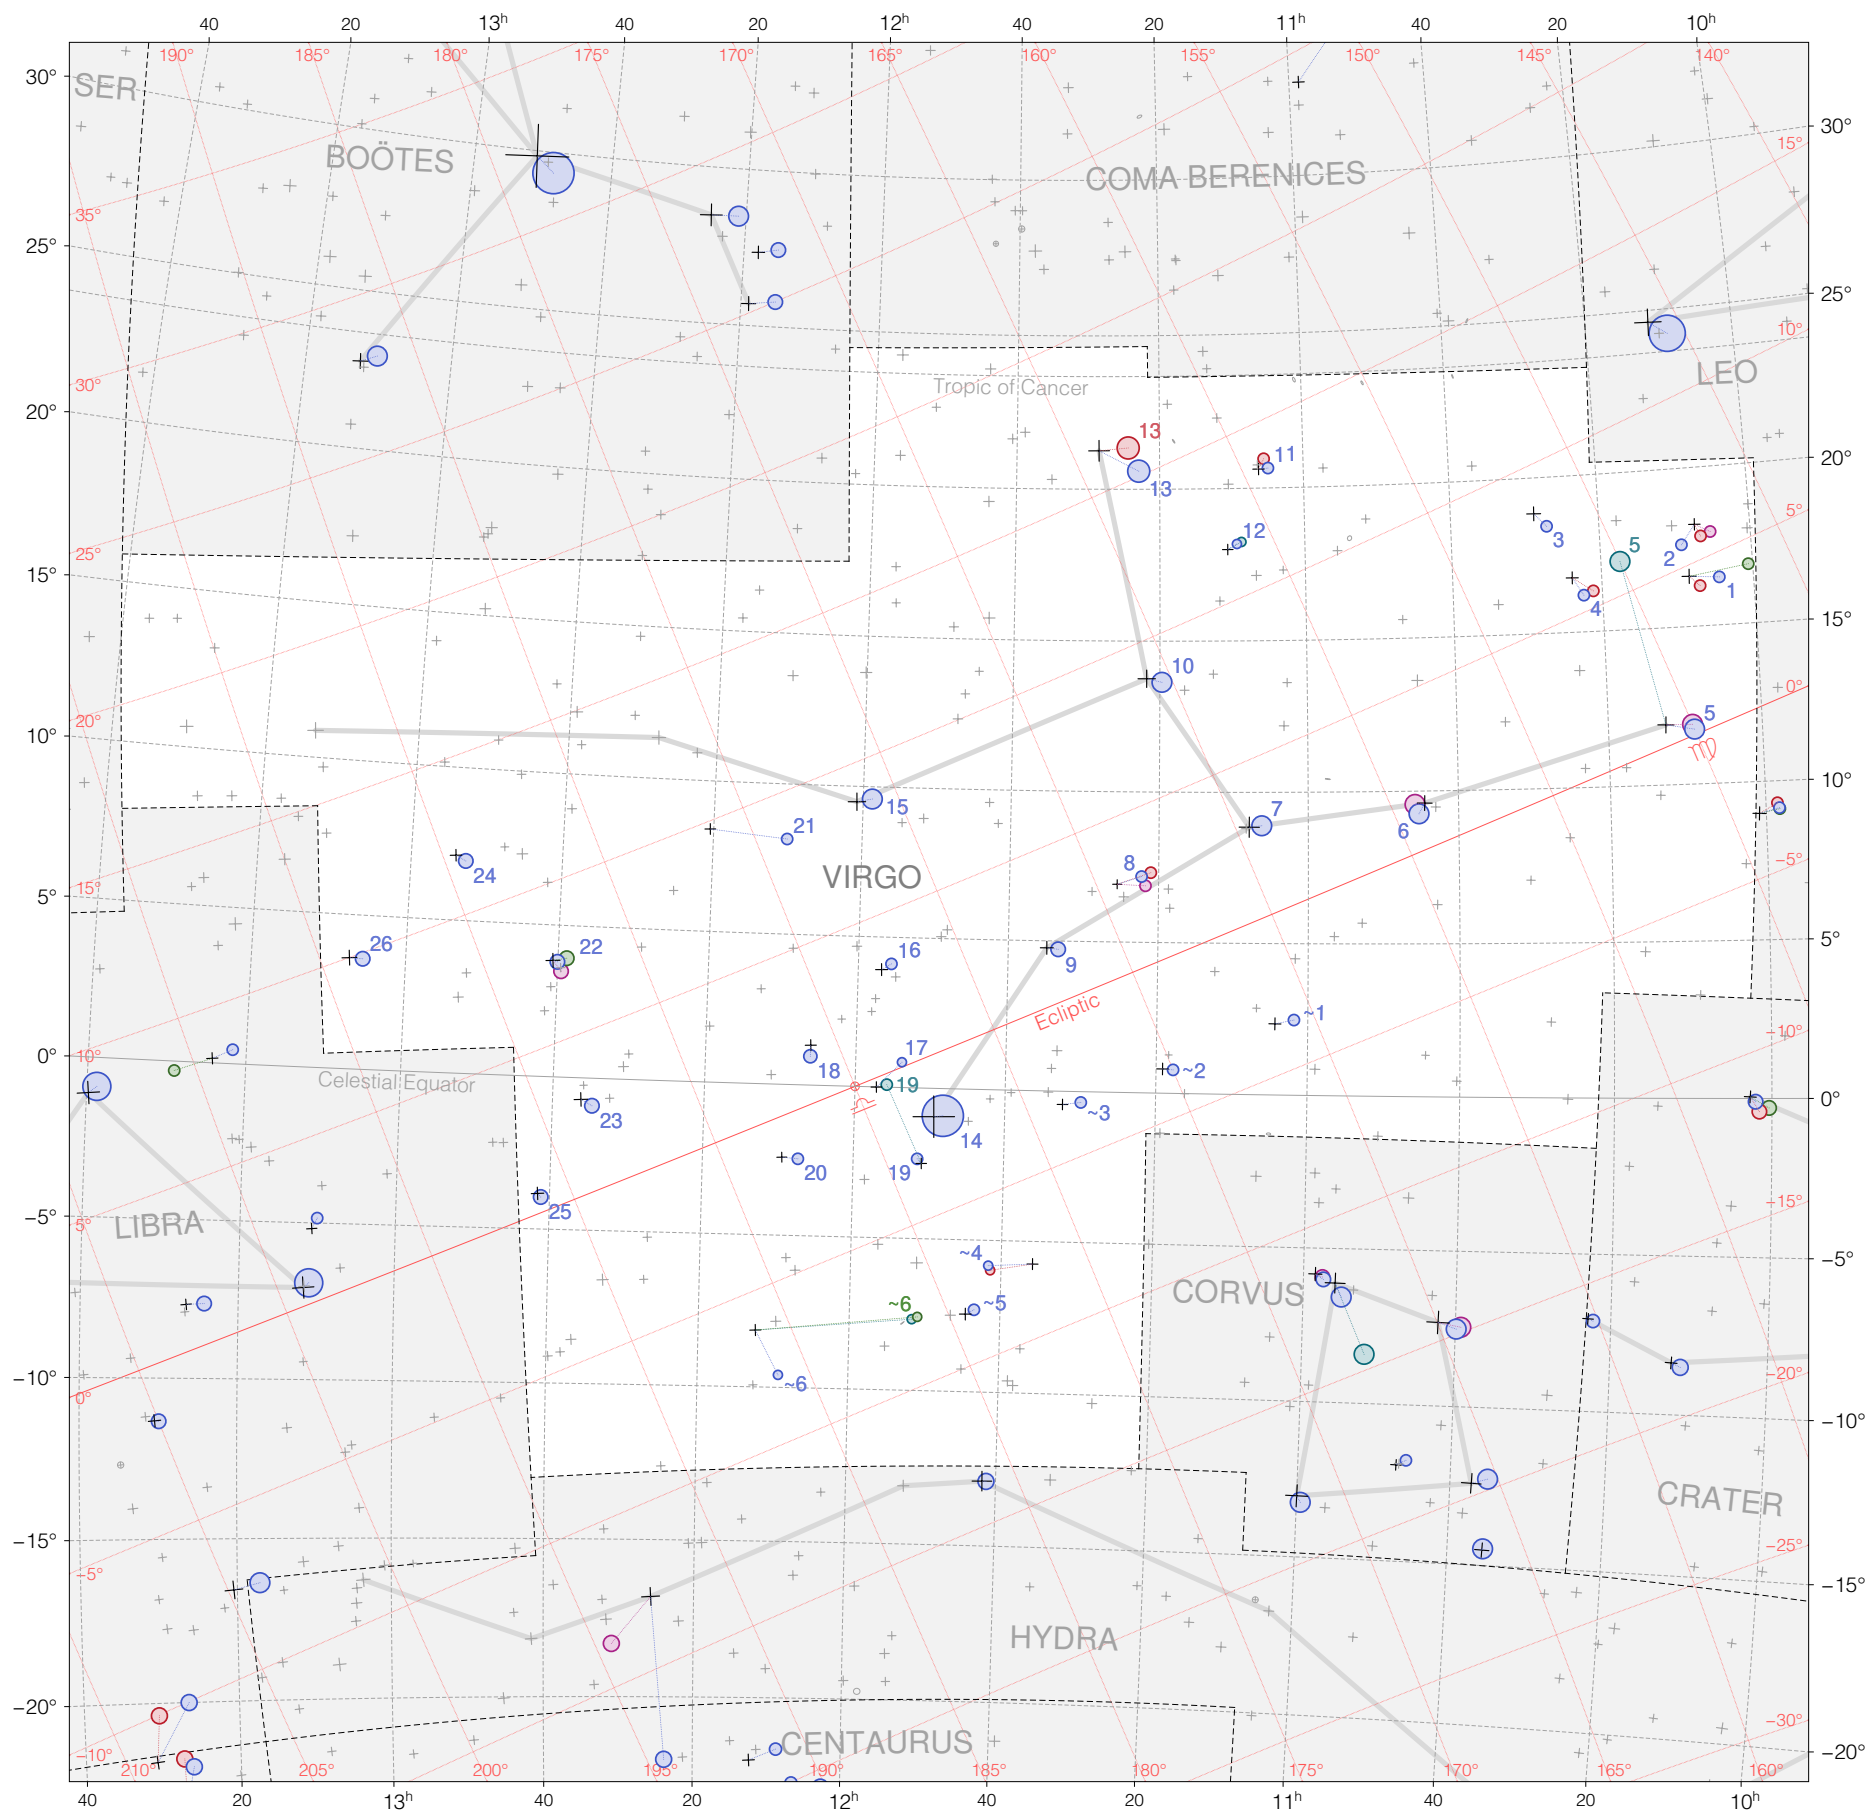

Ptolemy stars in Virgo

Magnitudes: 1 2 3 4 5 6 7

Versions: T P B M Z

Scale at center: 0° 2° 4°