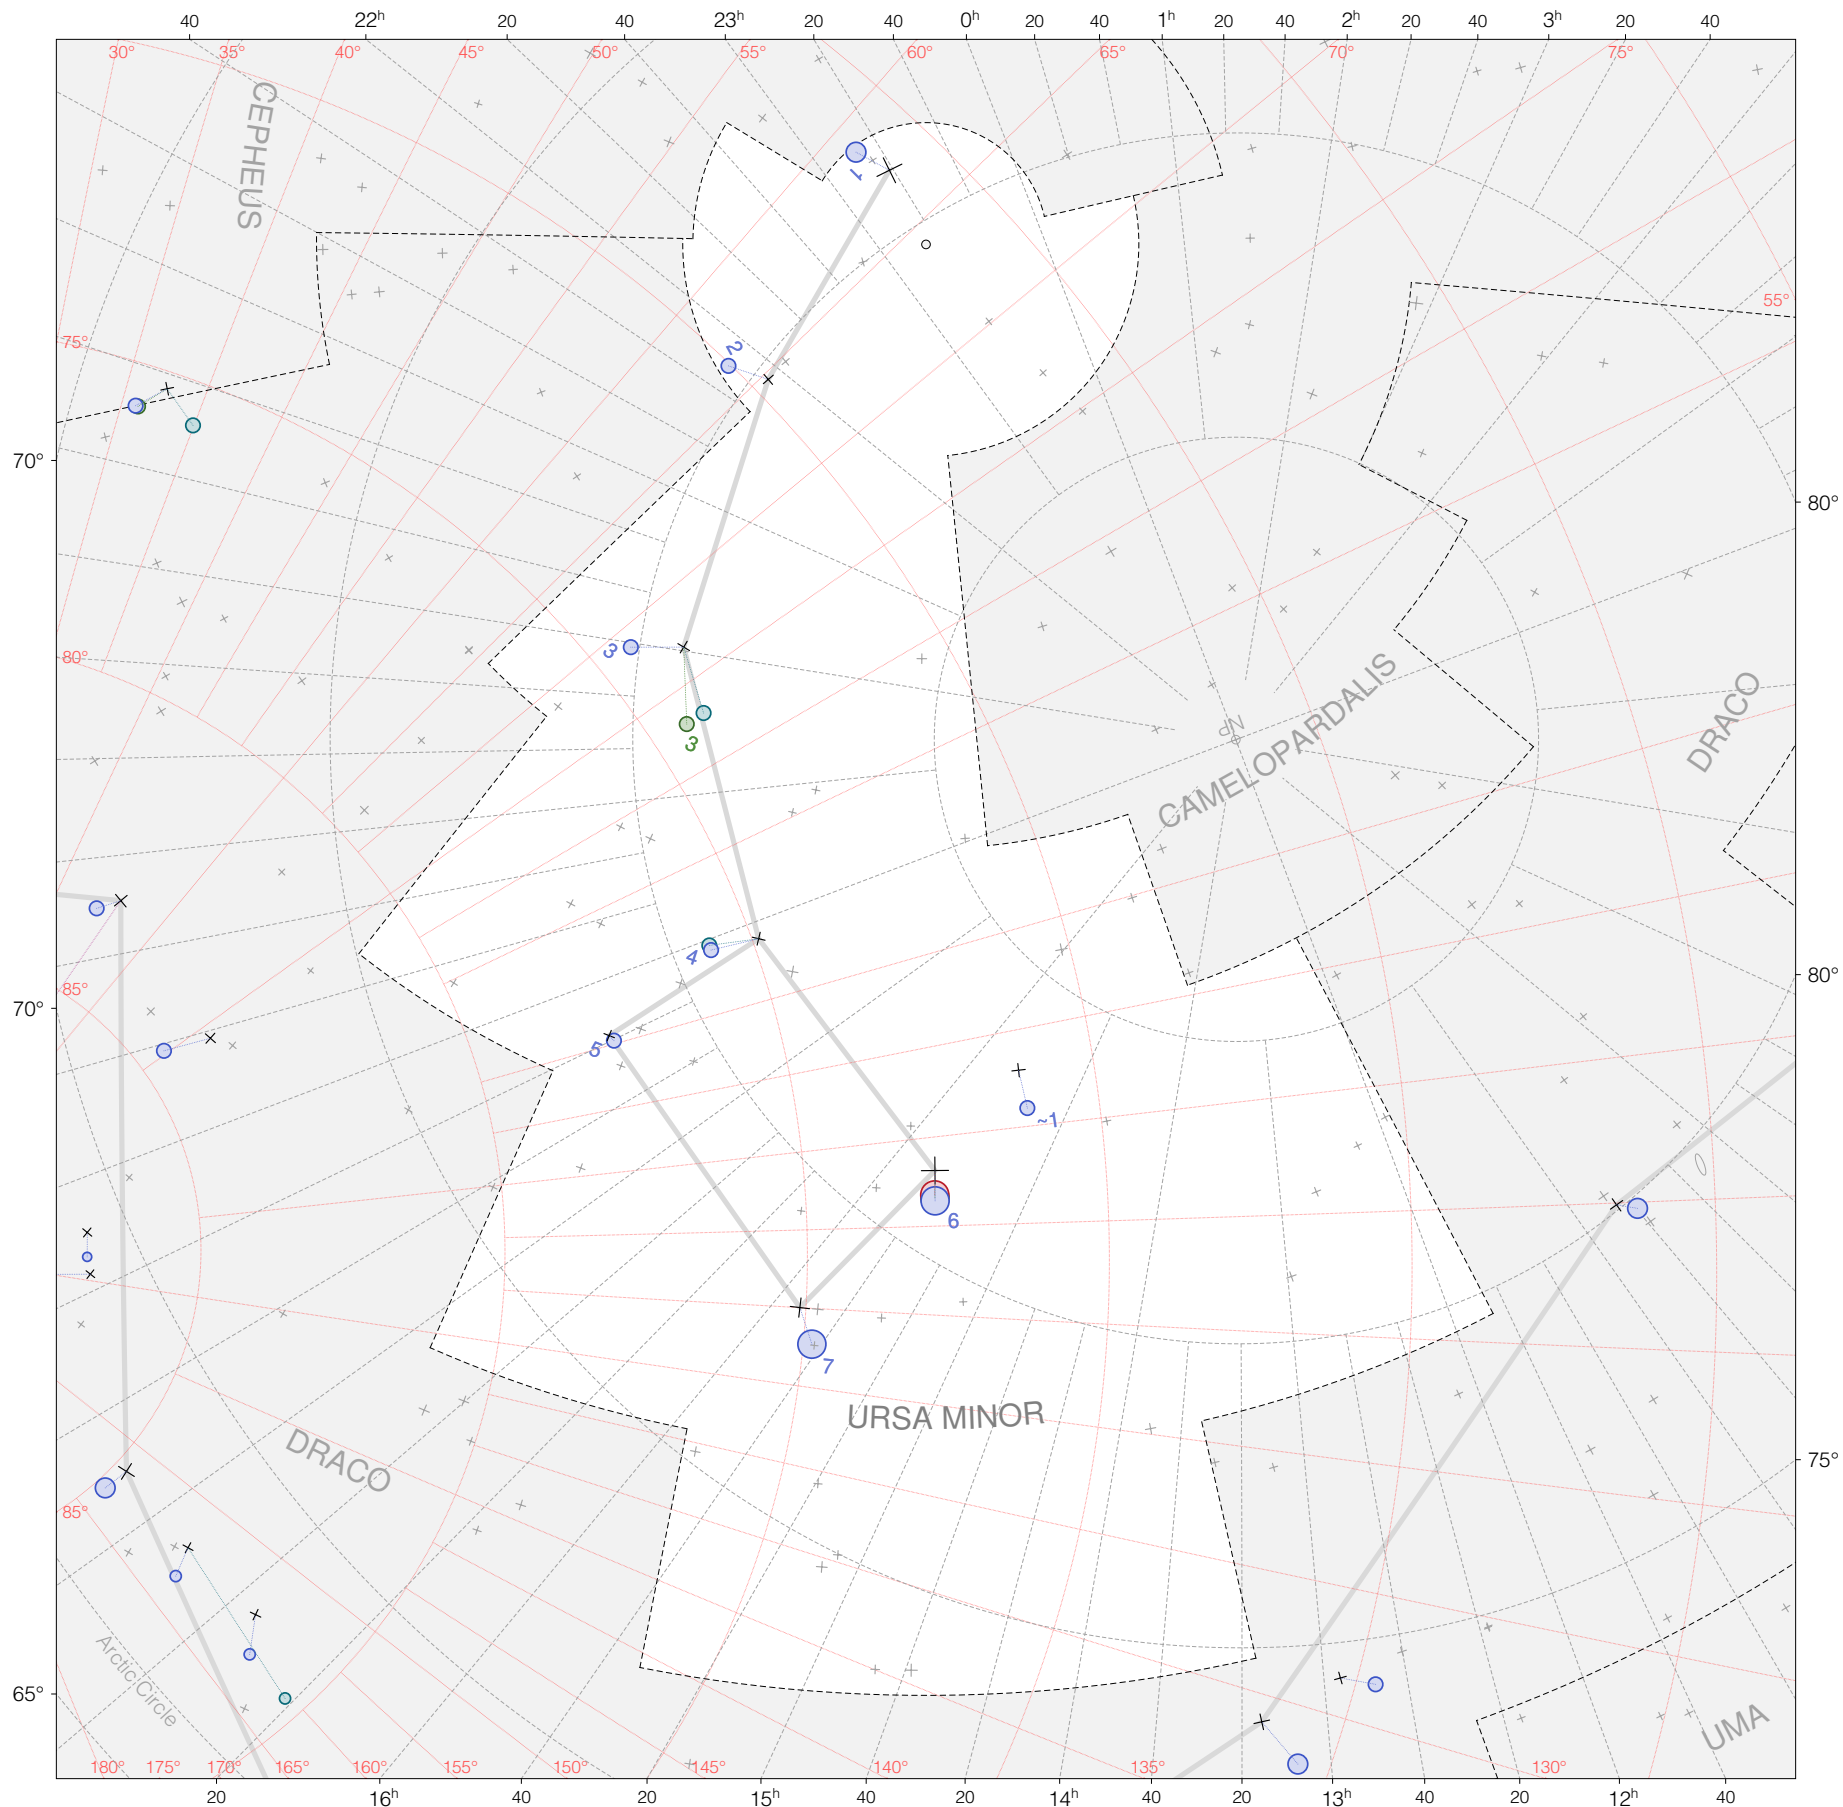

Ptolemy stars in Ursa Minor

Magnitudes: 
1 2 3 4 5 6 7

Versions: 
T P B M Z

Scale at center:  0° 2° 4°