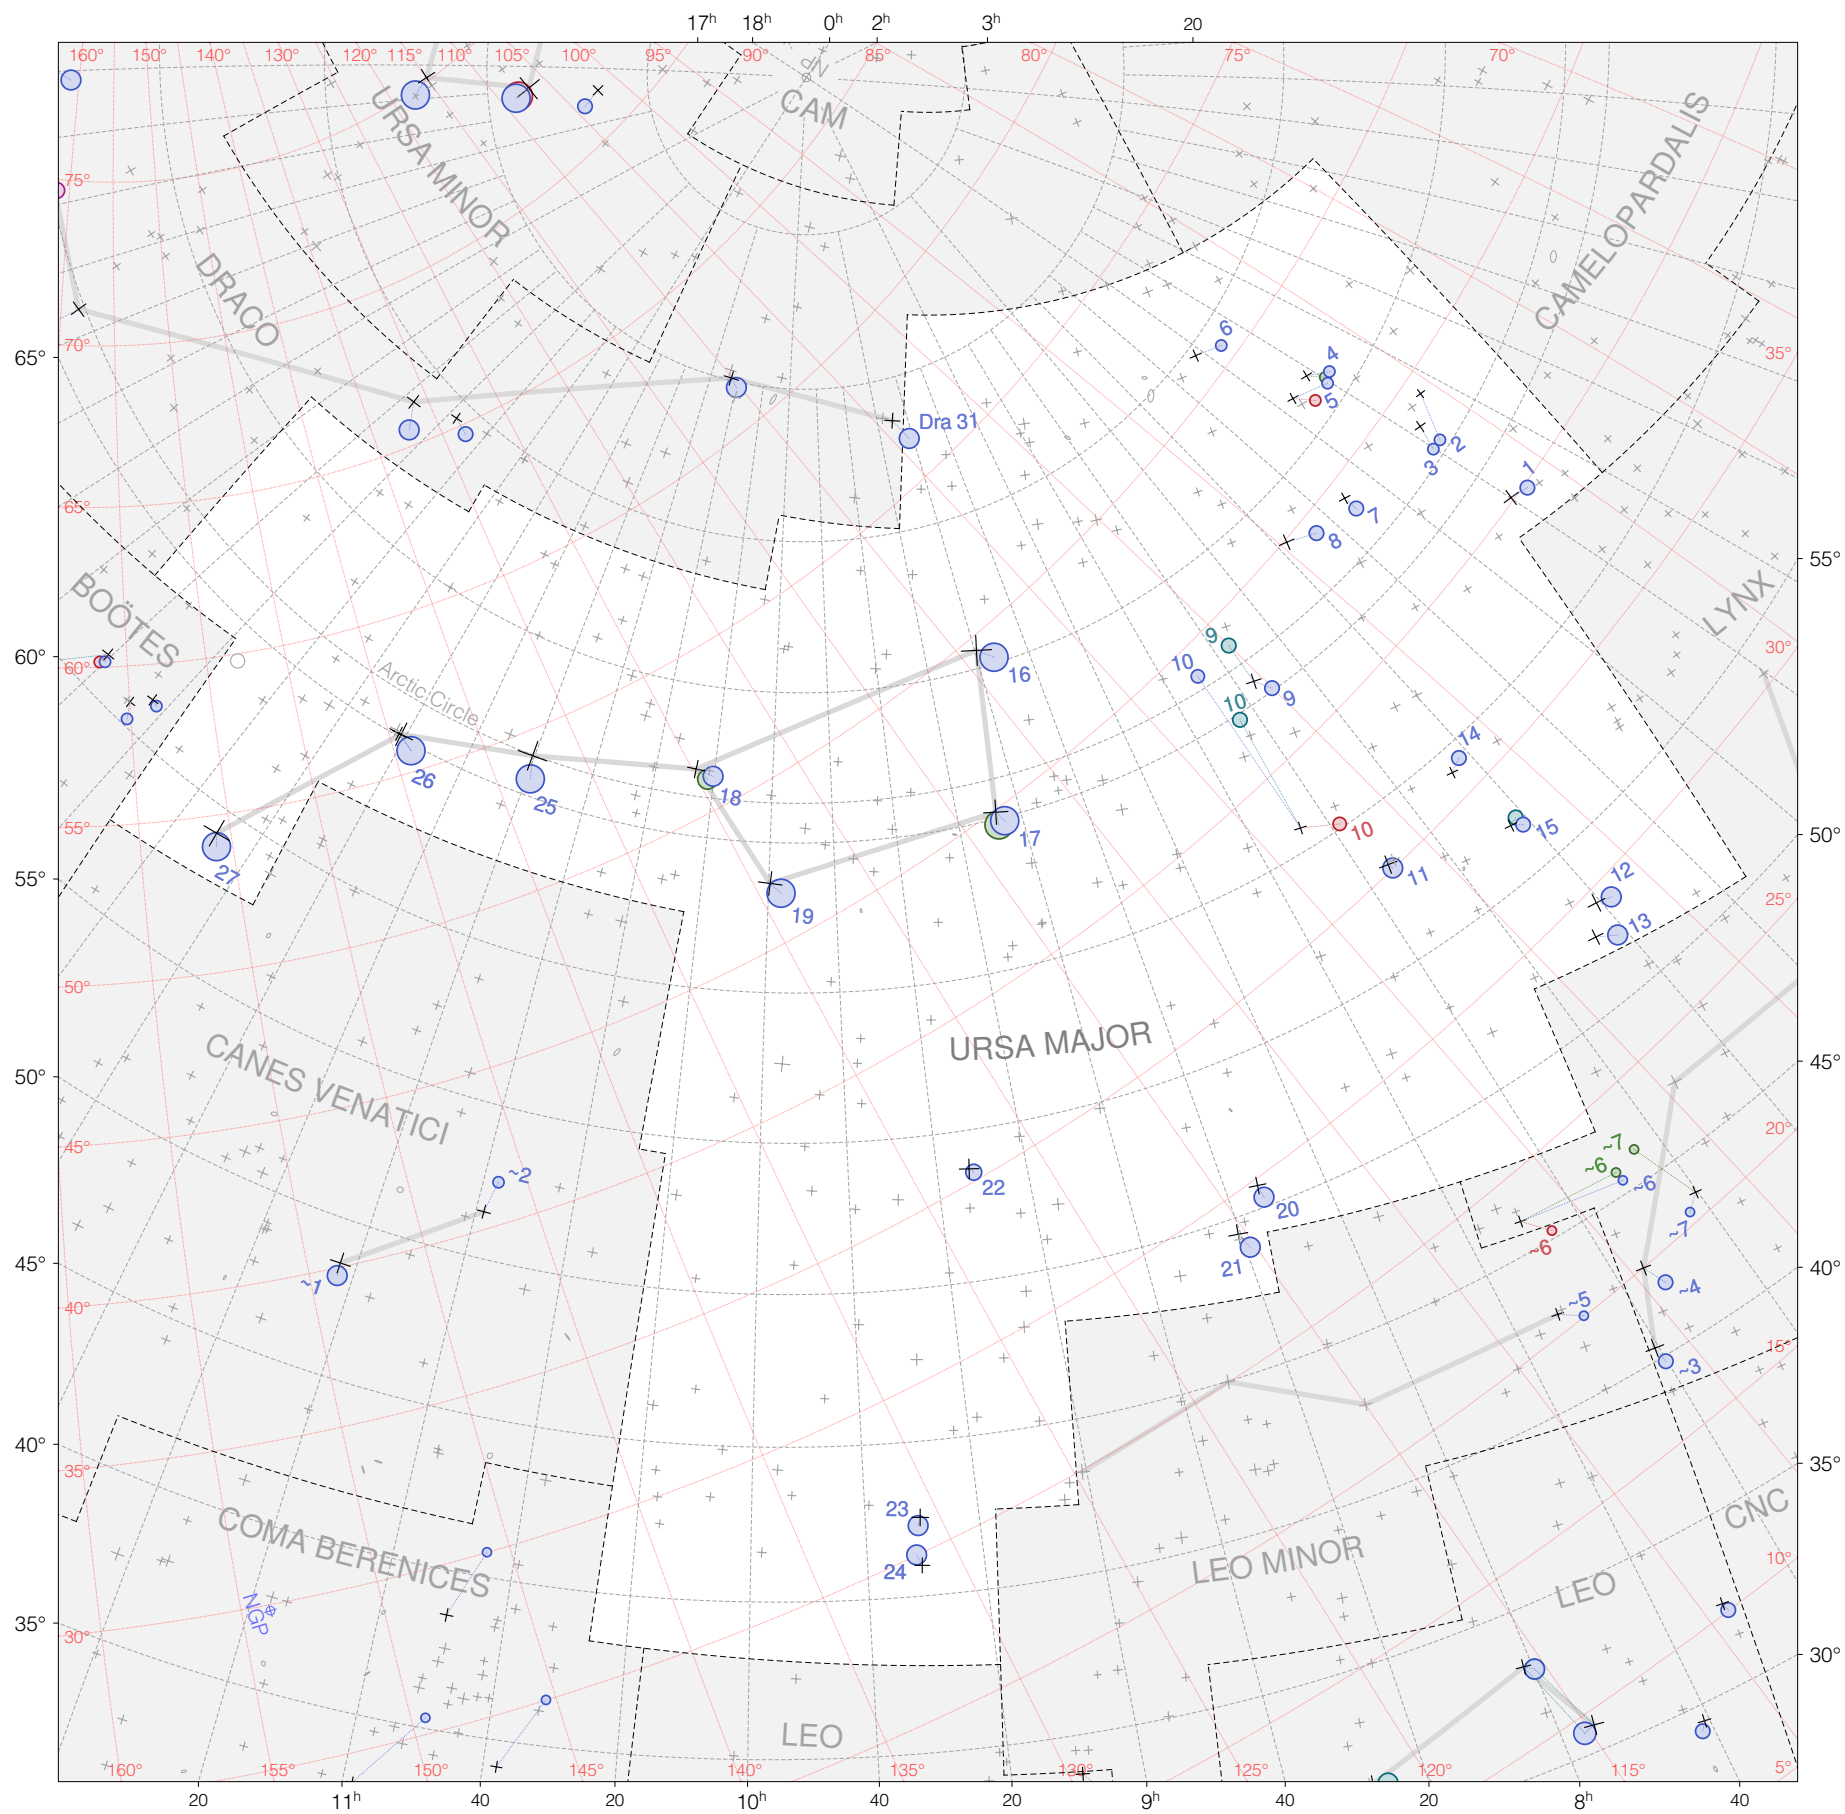

Ptolemy stars in Ursa Major

Magnitudes:  1 2 3 4 5 6 7

Versions:  T P B M Z

Scale at center: 0° 2° 4° 