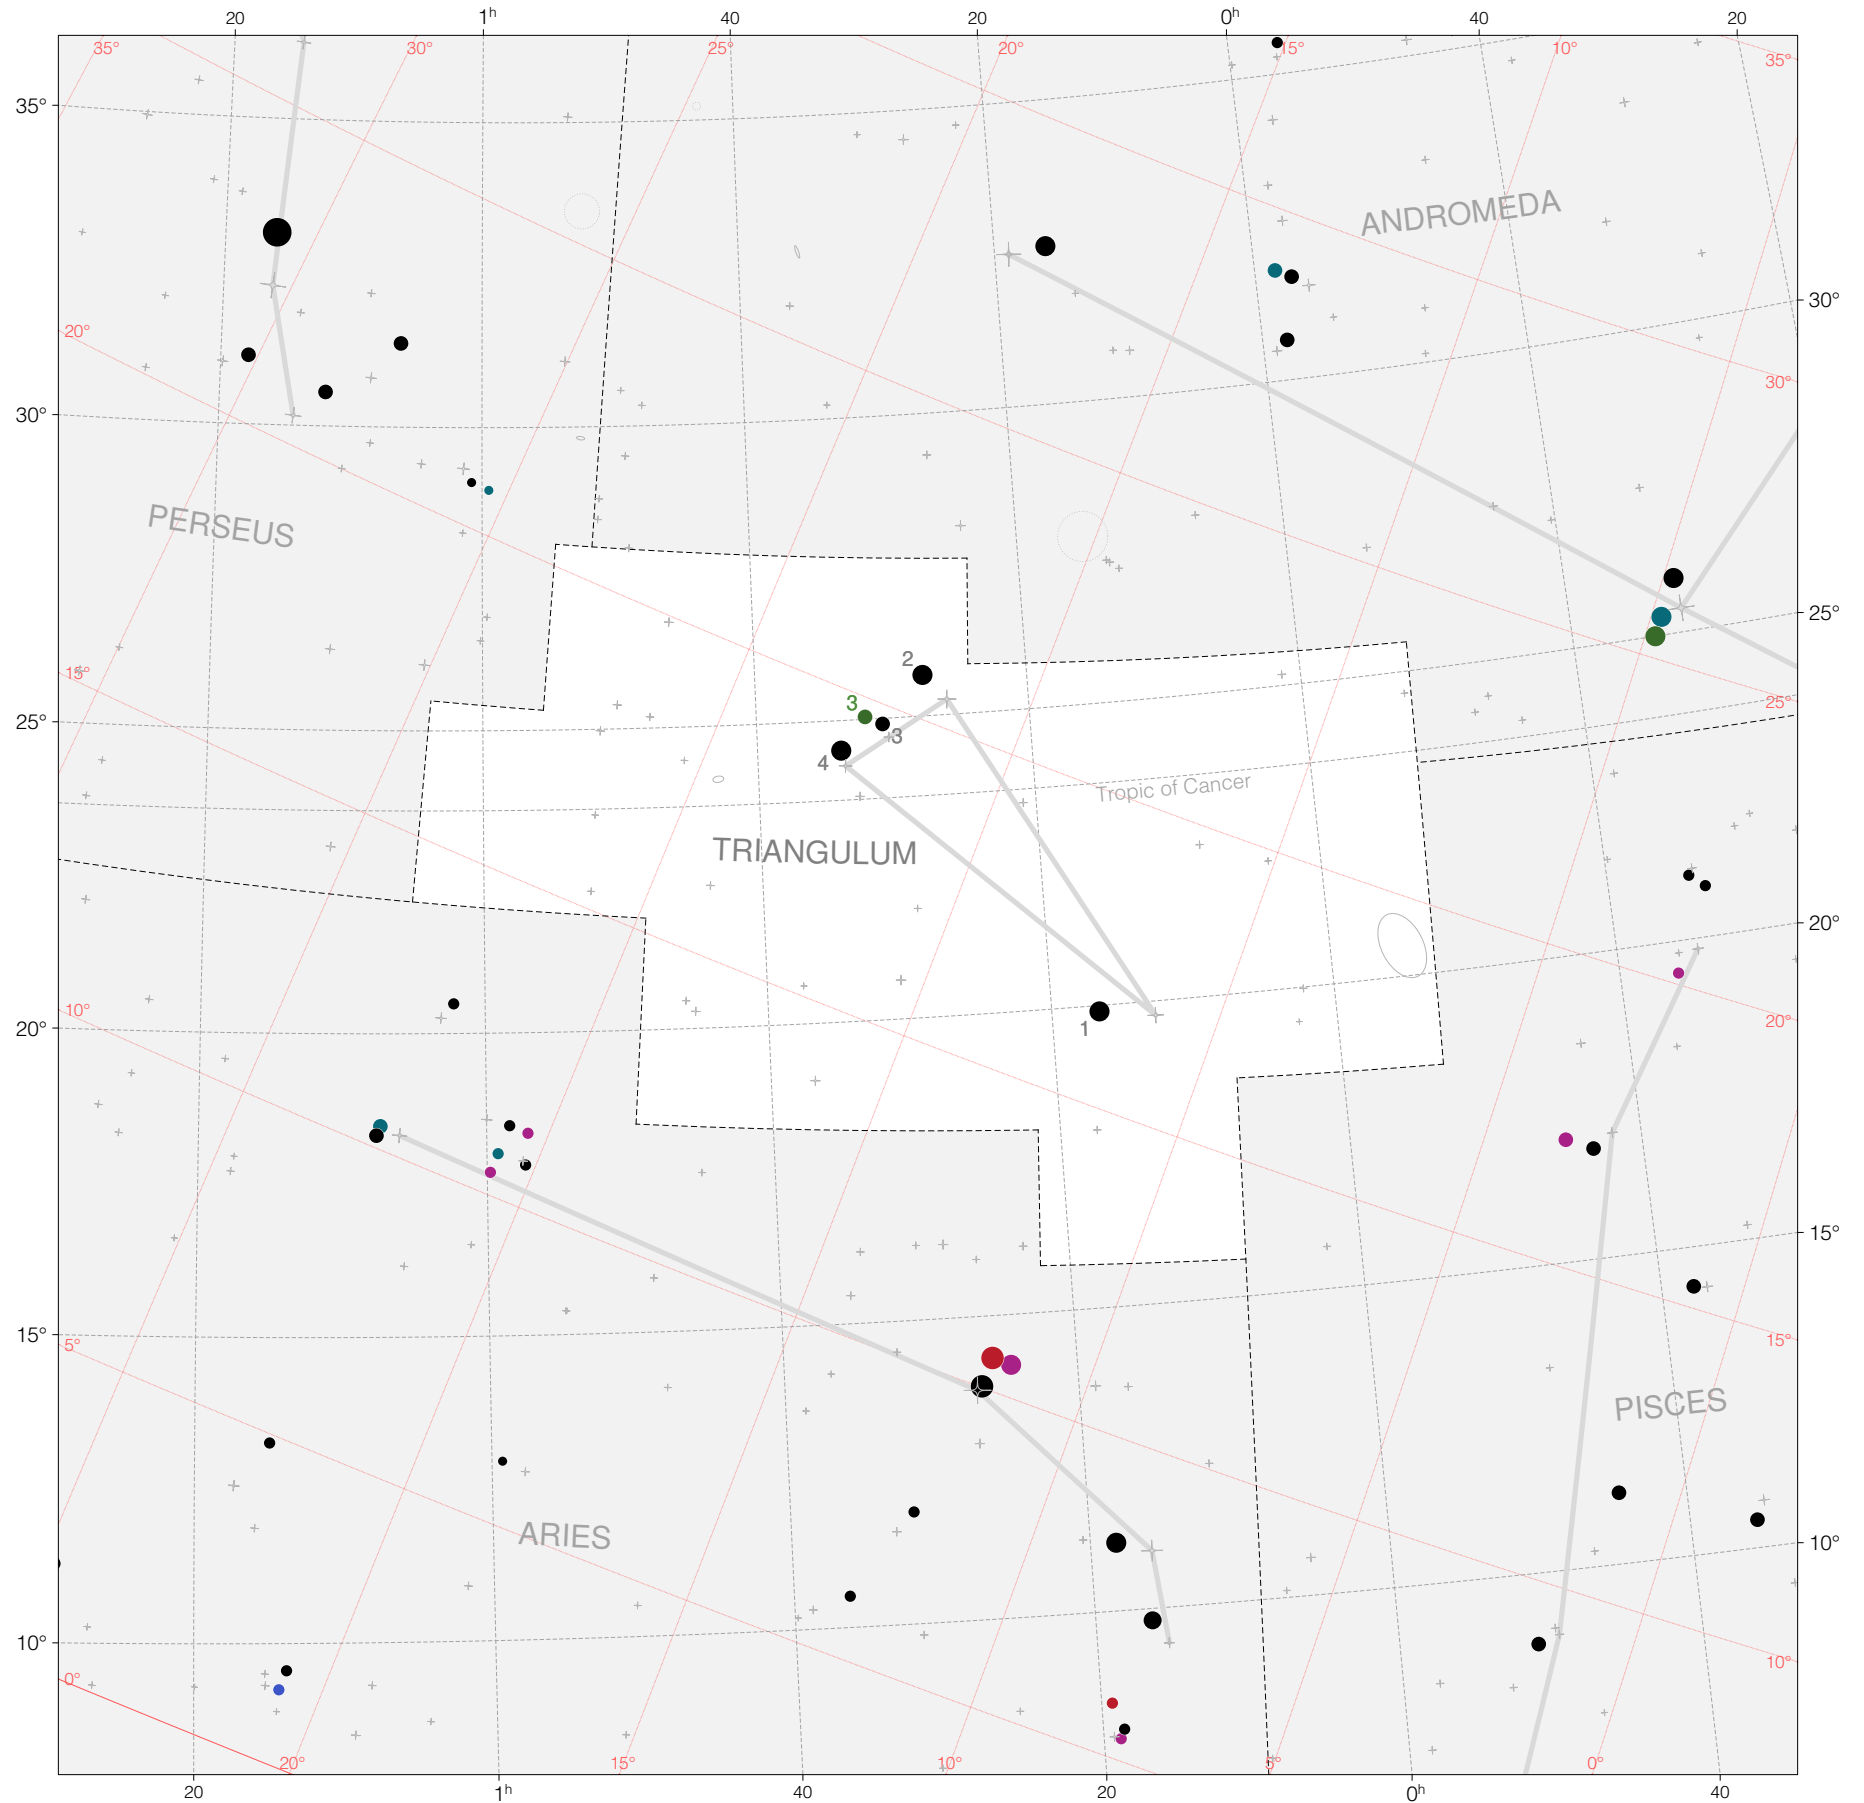

Ptolemy Stars in Triangulum

Magnitudes: 1 2 3 4 5 6 7

Versions: T P M B H Z

Scale at center: 0° 2° 4°