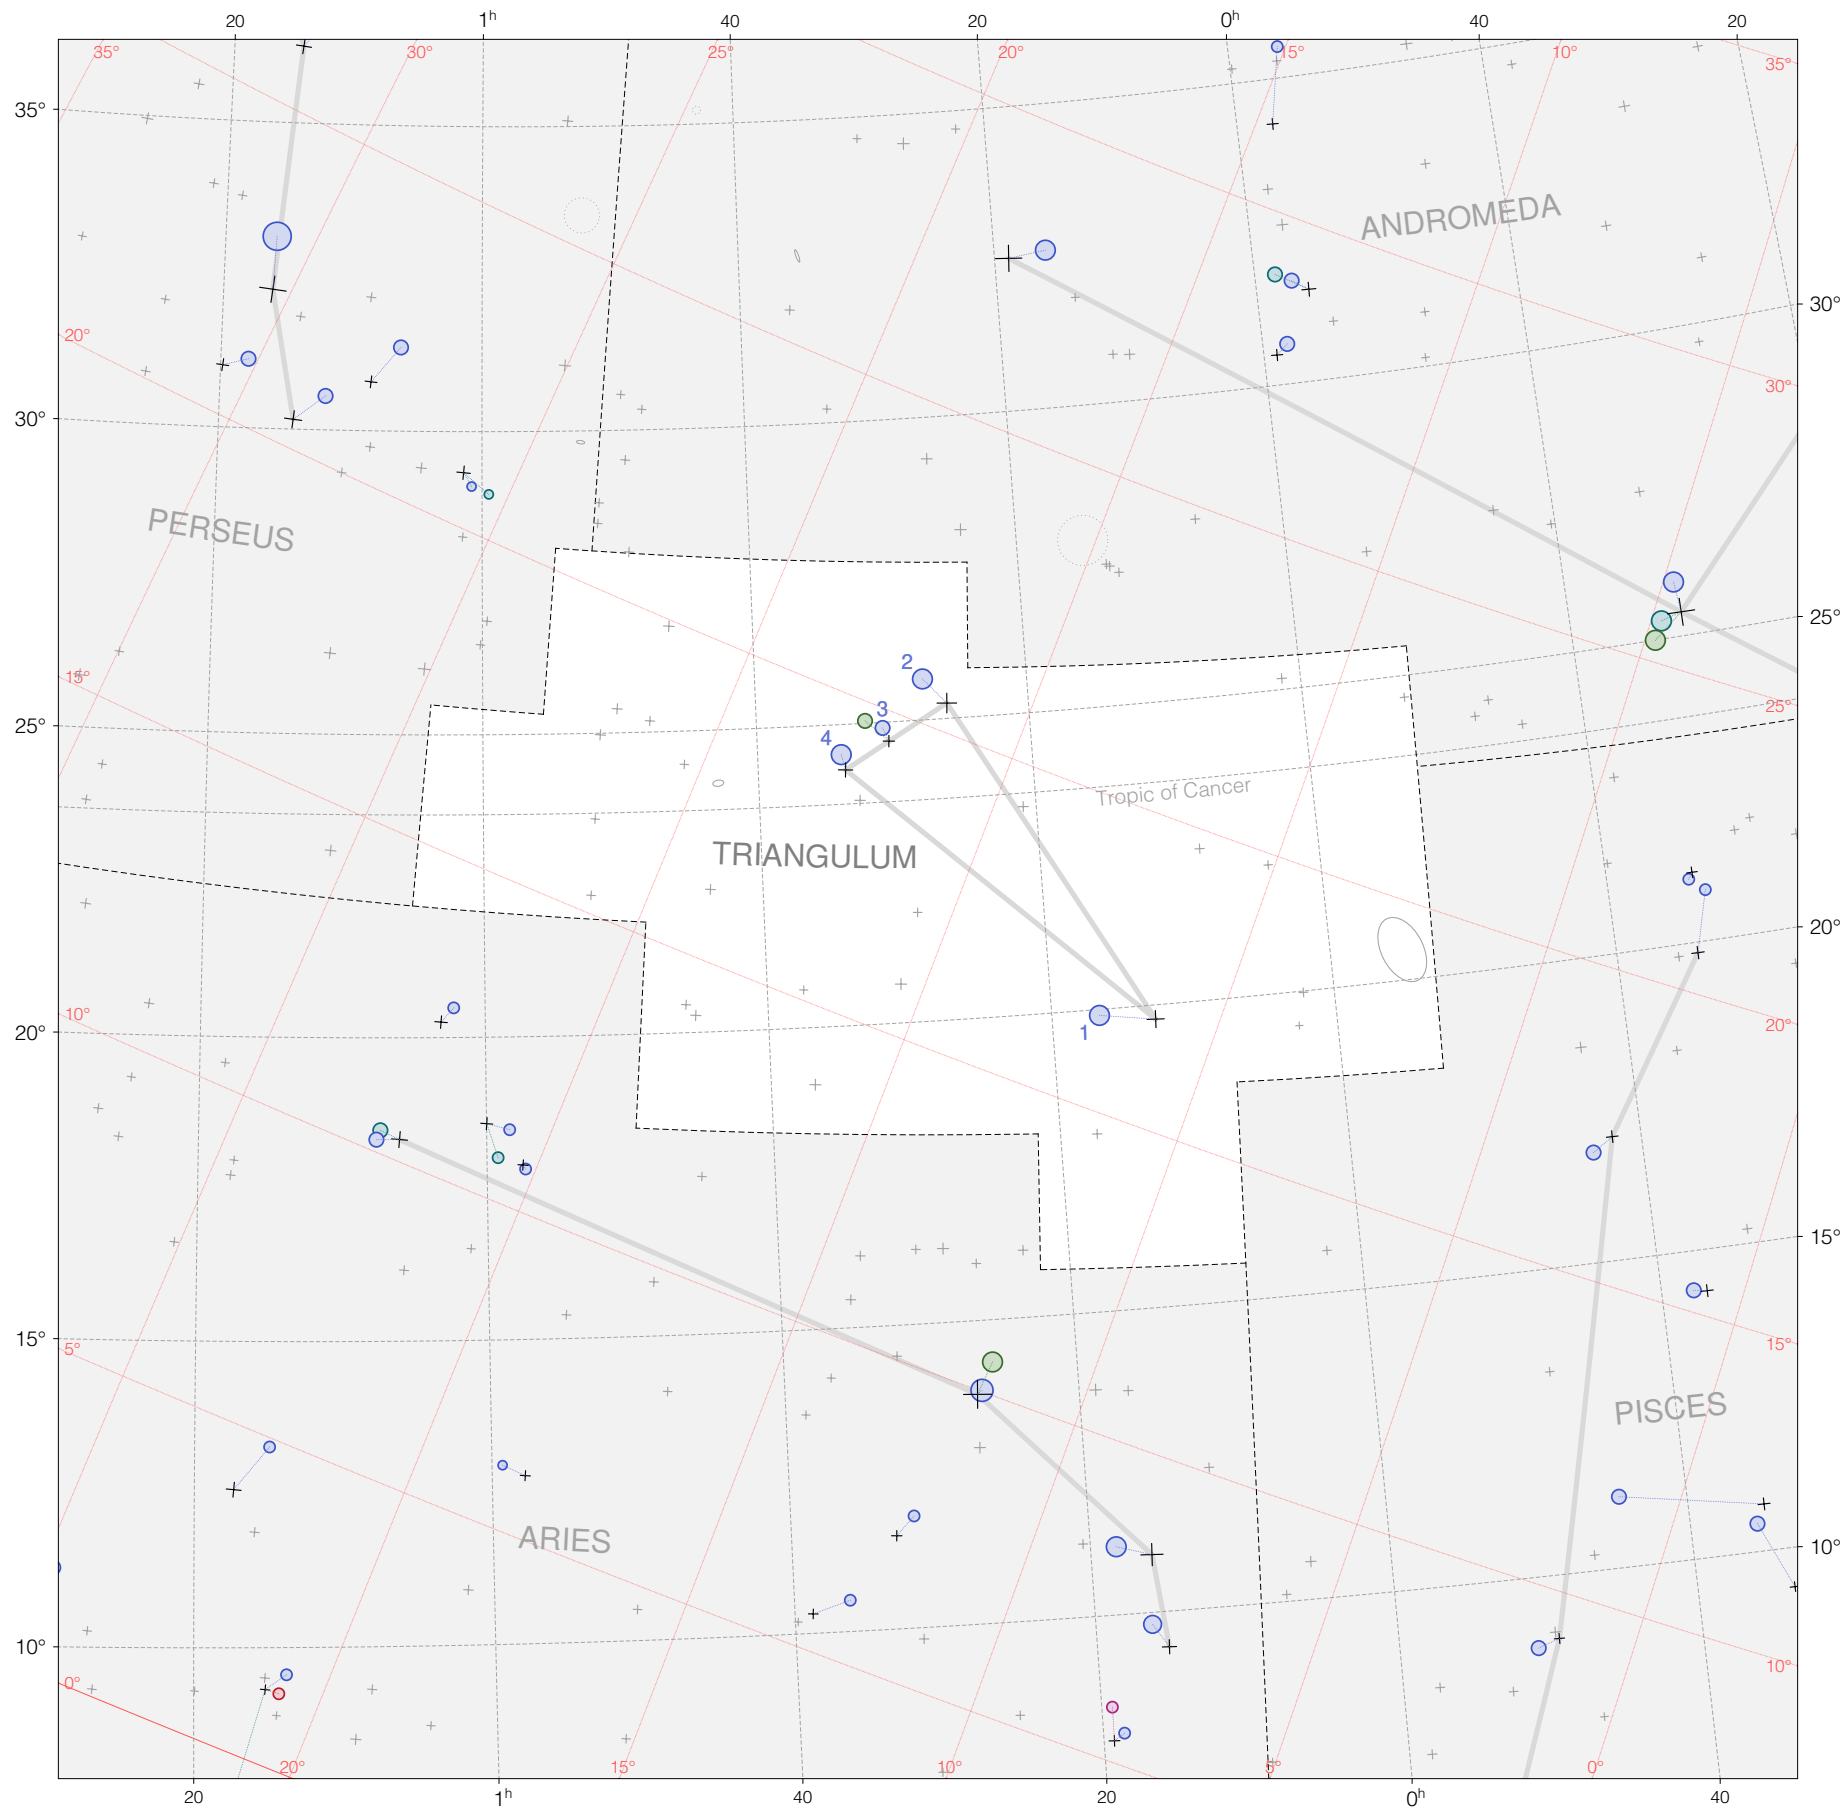

Ptolemy stars in Triangulum

Magnitudes: 1 2 3 4 5 6 7

Versions: T P B M Z

Scale at center: 0° 2° 4°