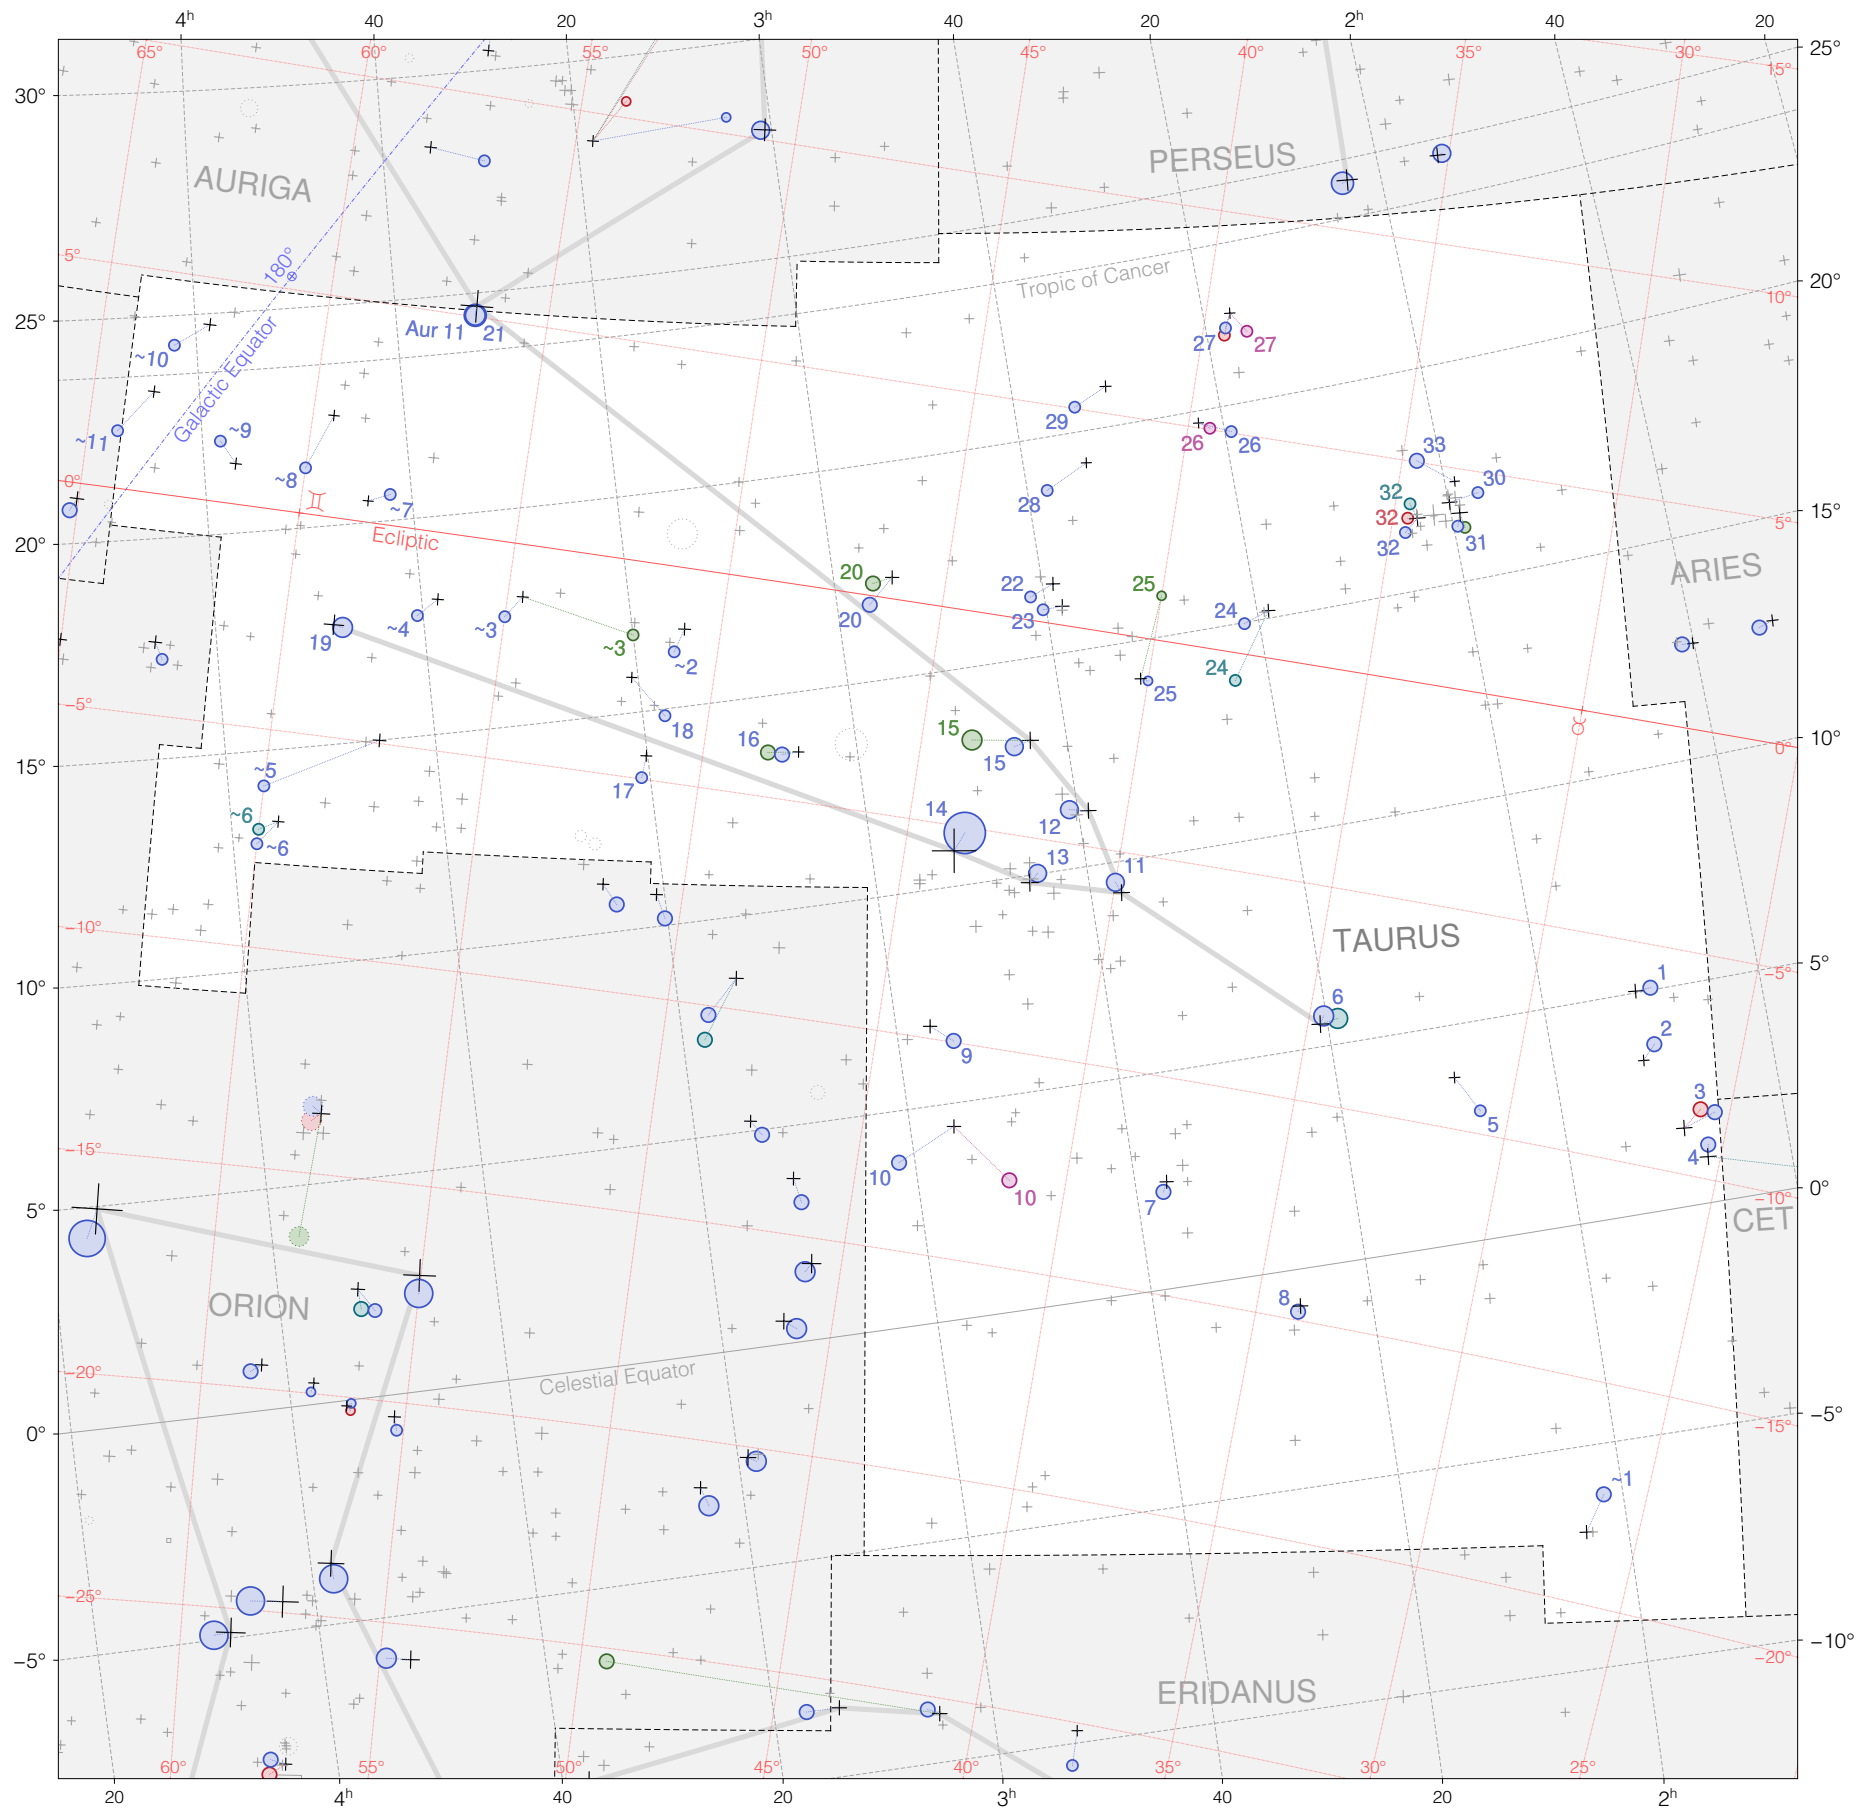

Ptolemy stars in Taurus

Magnitudes: 1 2 3 4 5 6 7

Versions: T P B M Z

Scale at center: 0° 2° 4°