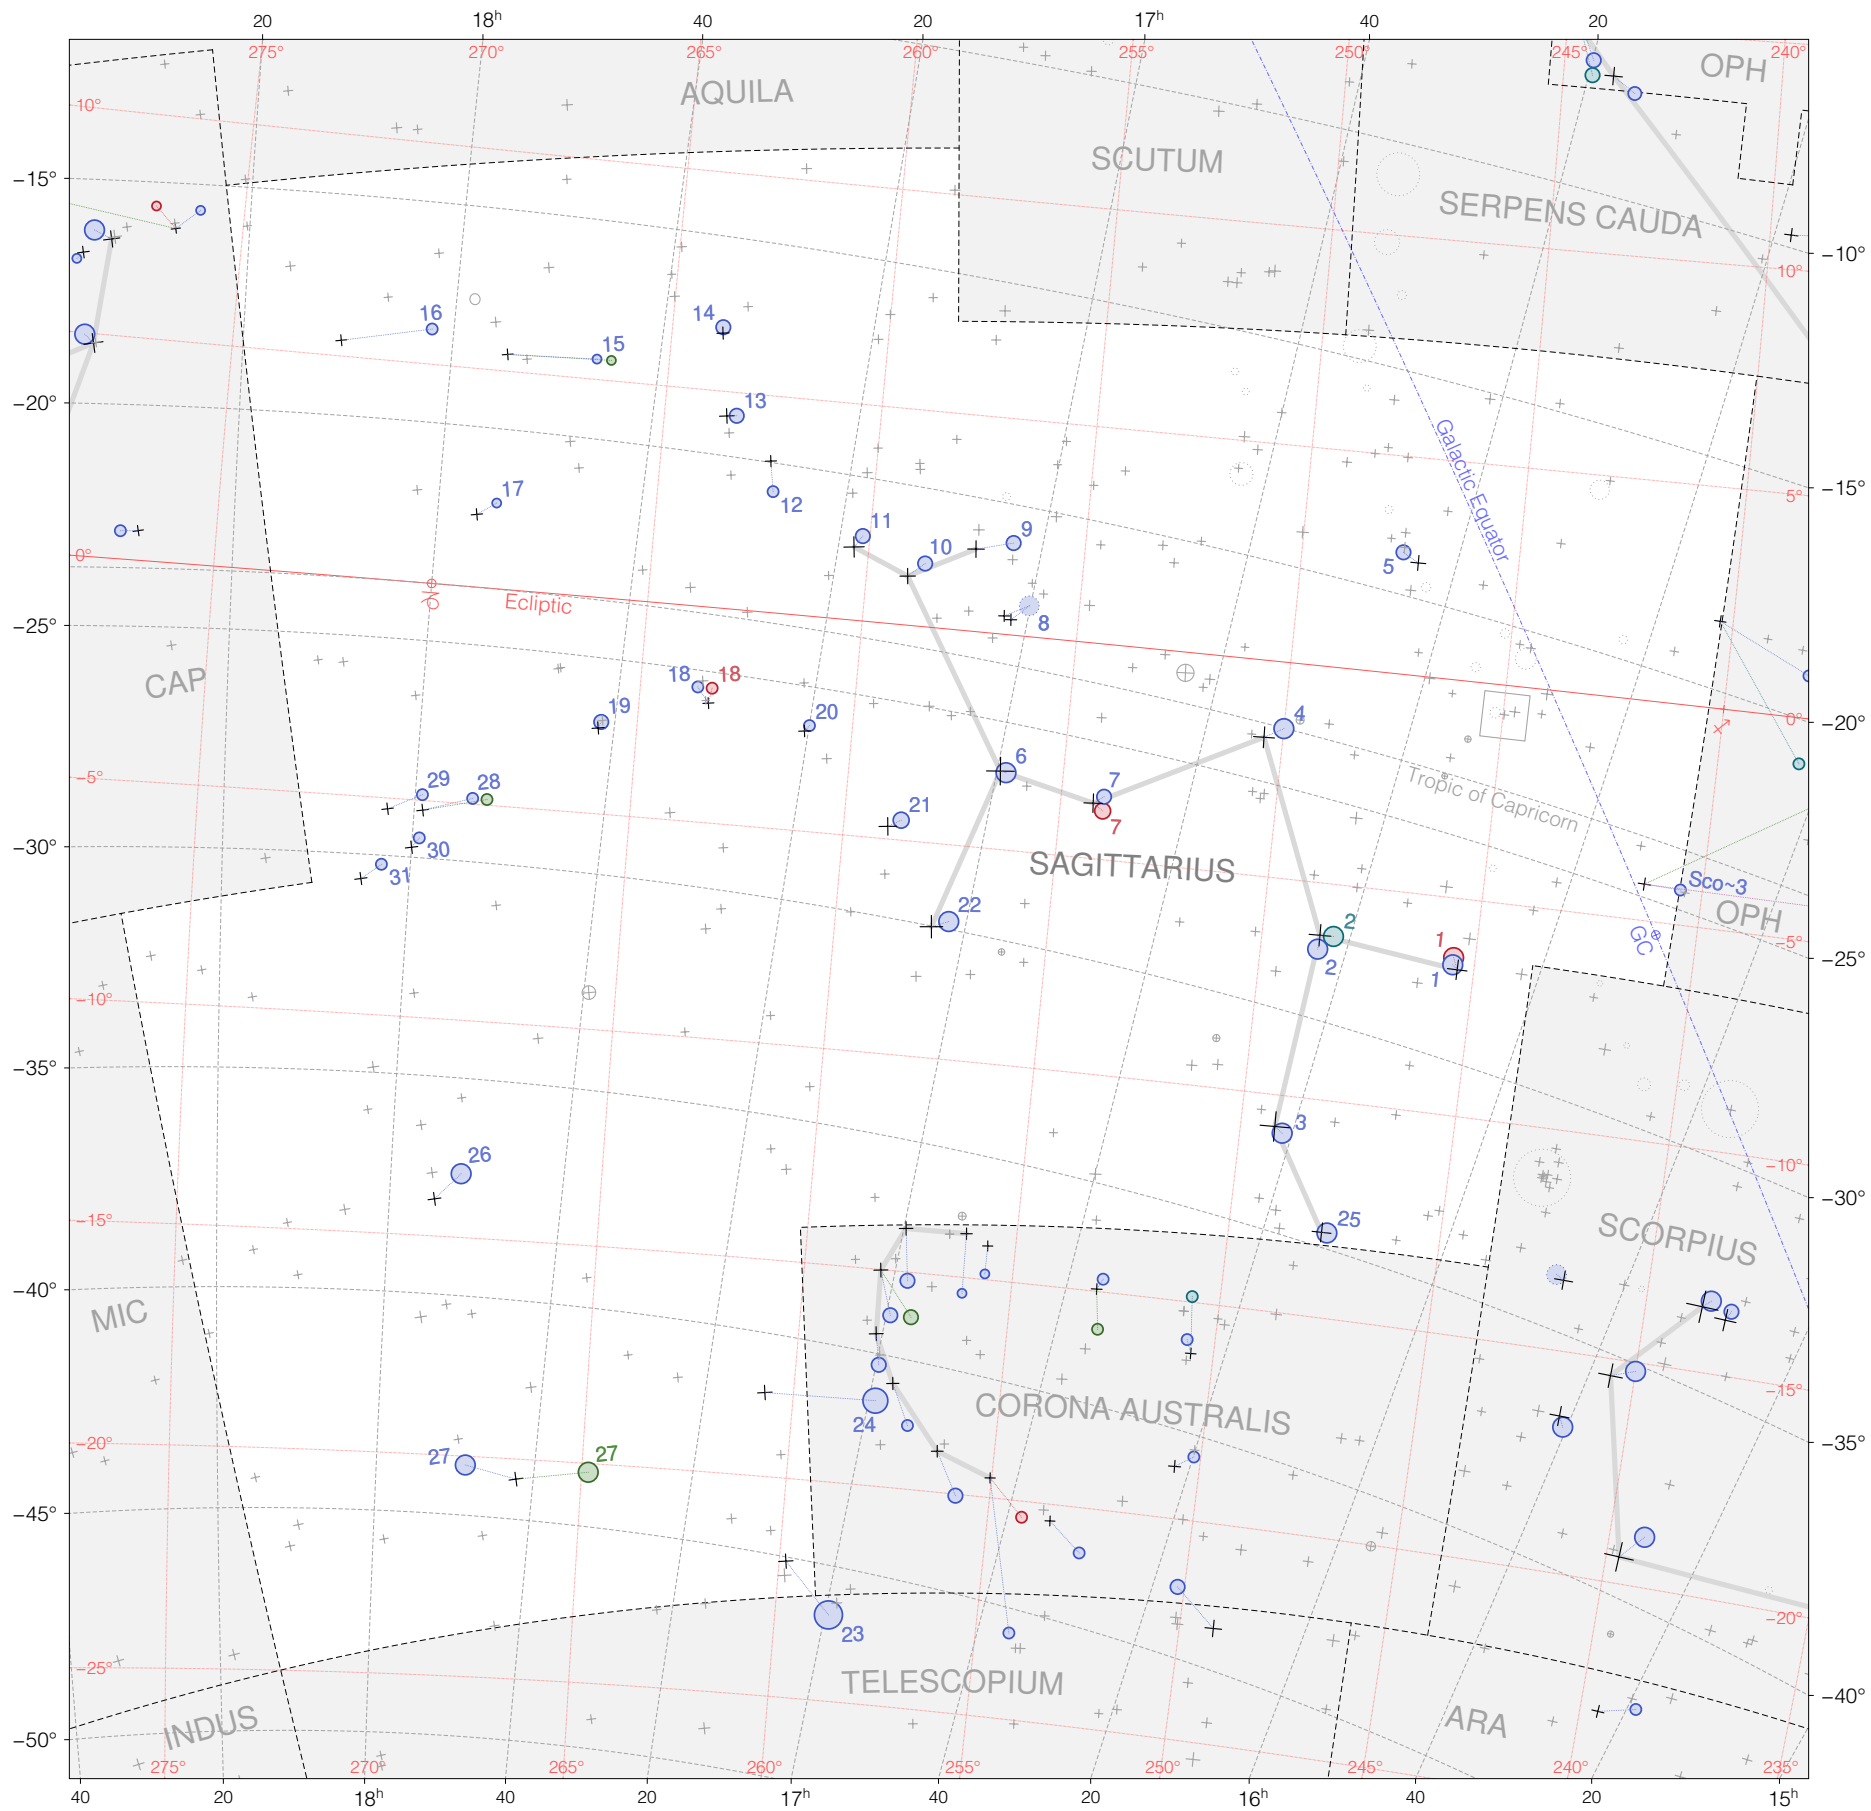

Ptolemy stars in Sagittarius

Magnitudes: 1 2 3 4 5 6 7

Versions: T P B M Z

Scale at center: 0° 2° 4°