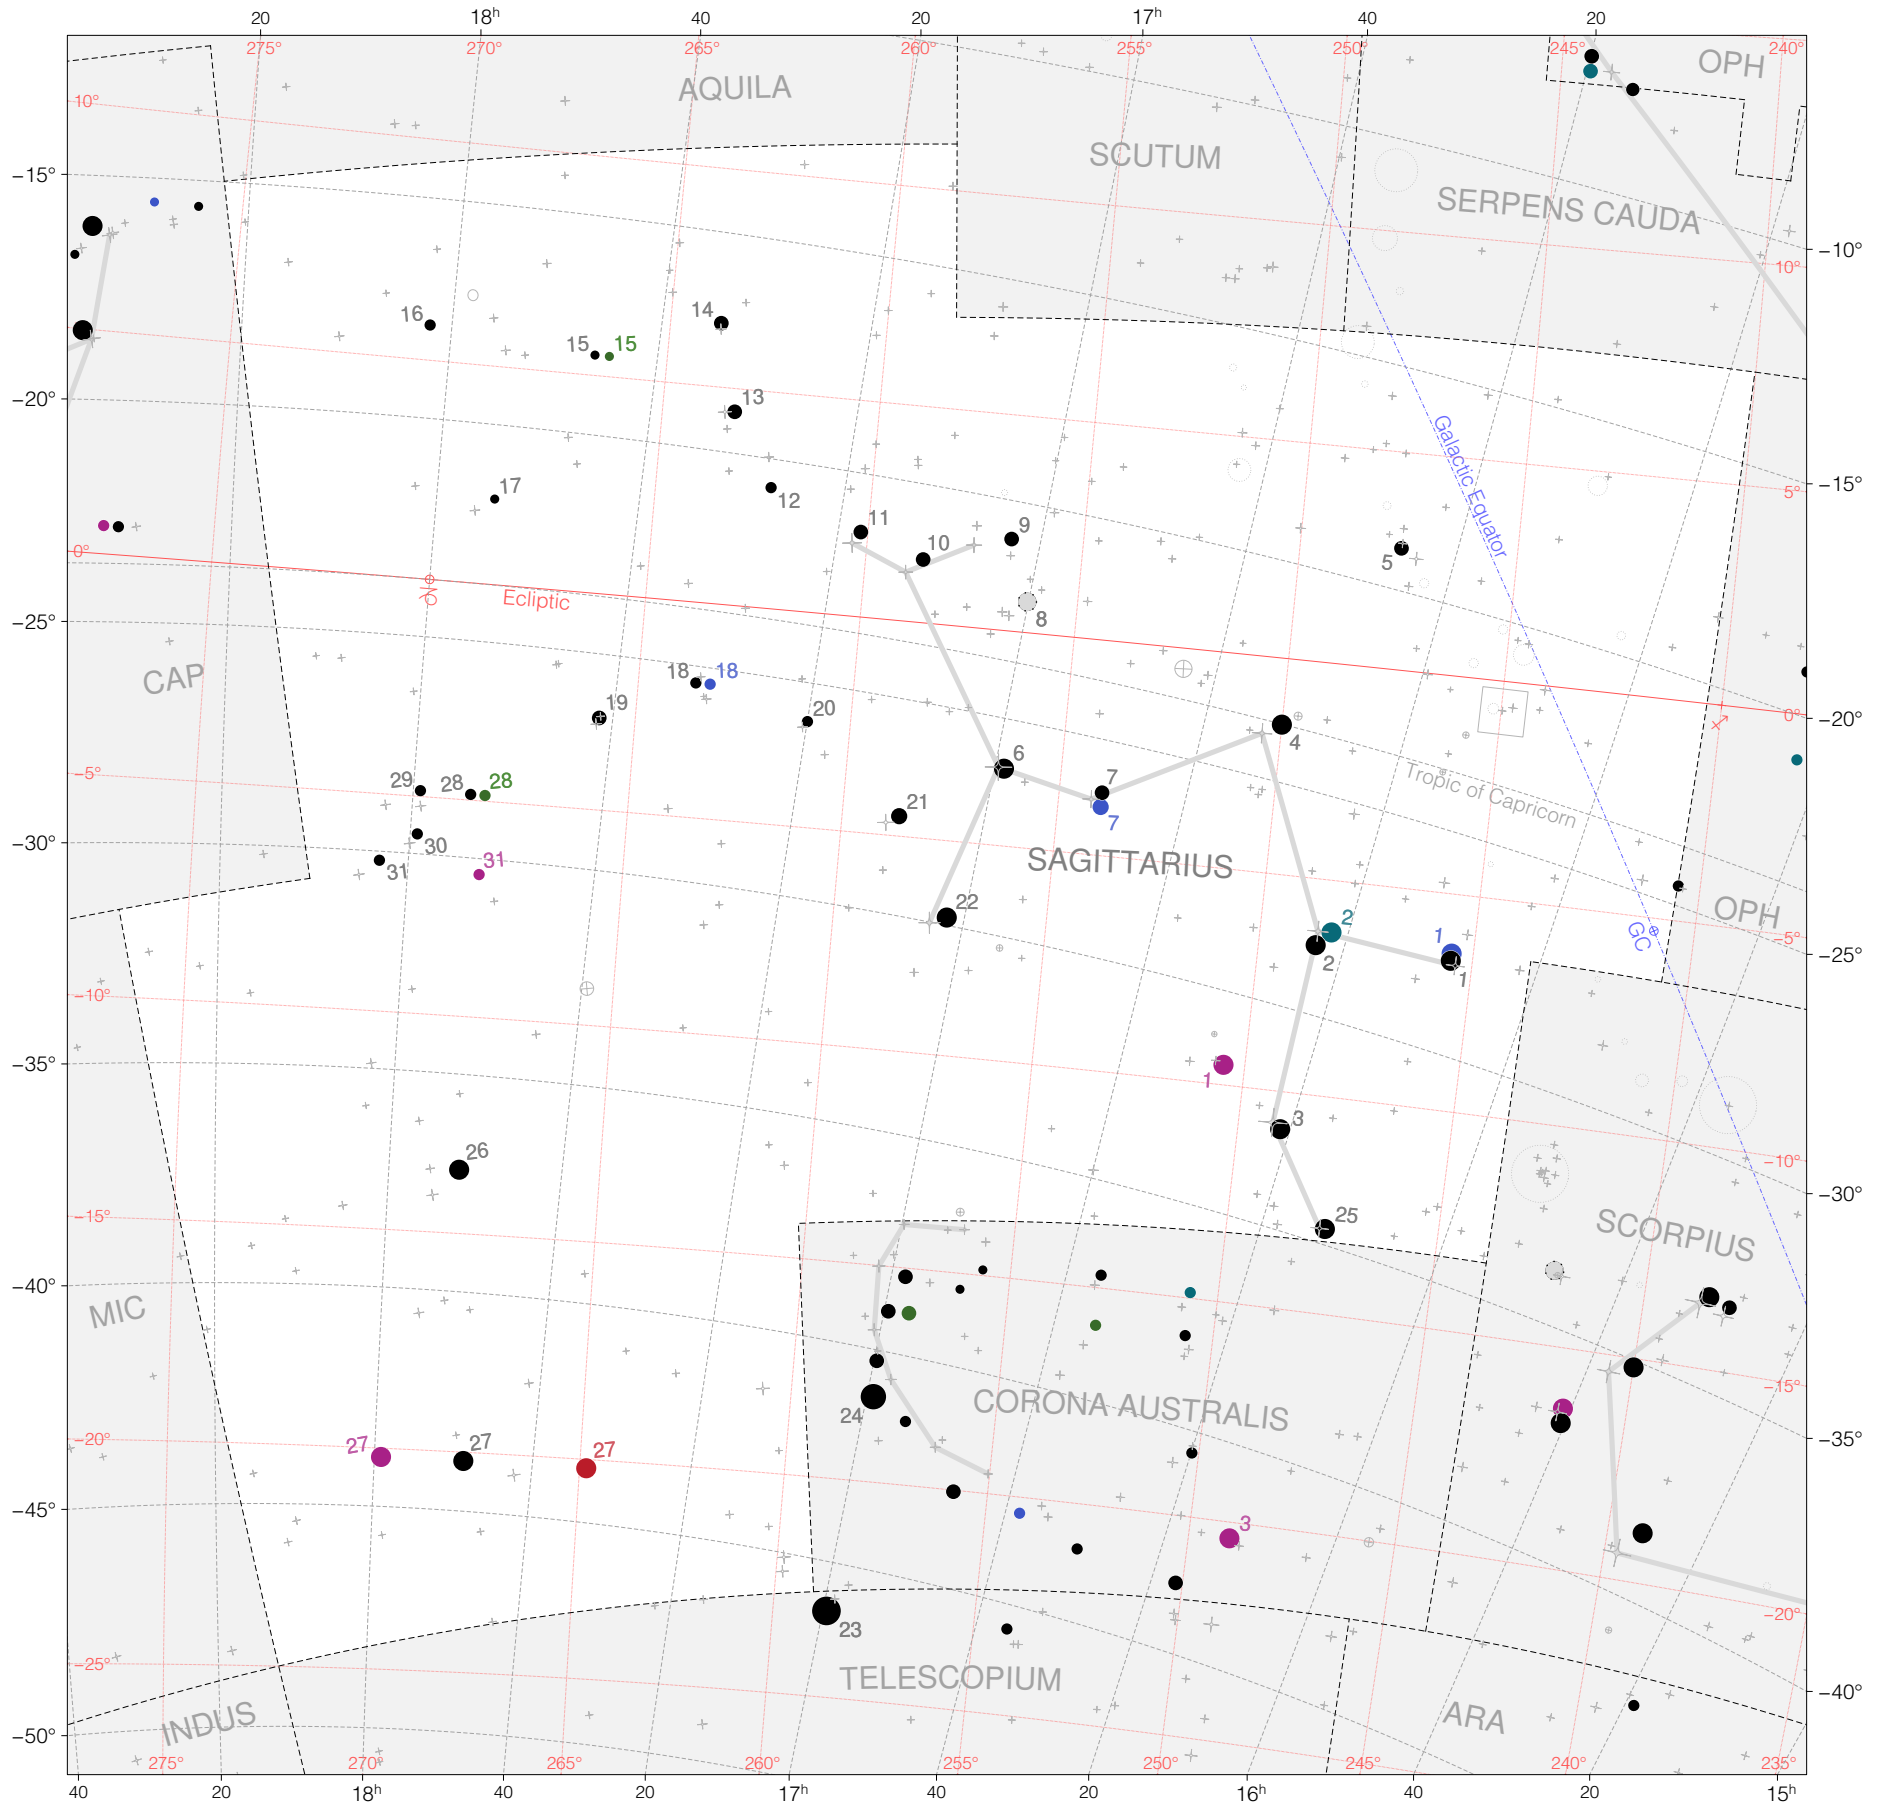

Ptolemy Stars in Sagittarius

Magnitudes: 1 2 3 4 5 6 7

Versions: T P M B H Z

Scale at center: 0° 2° 4°