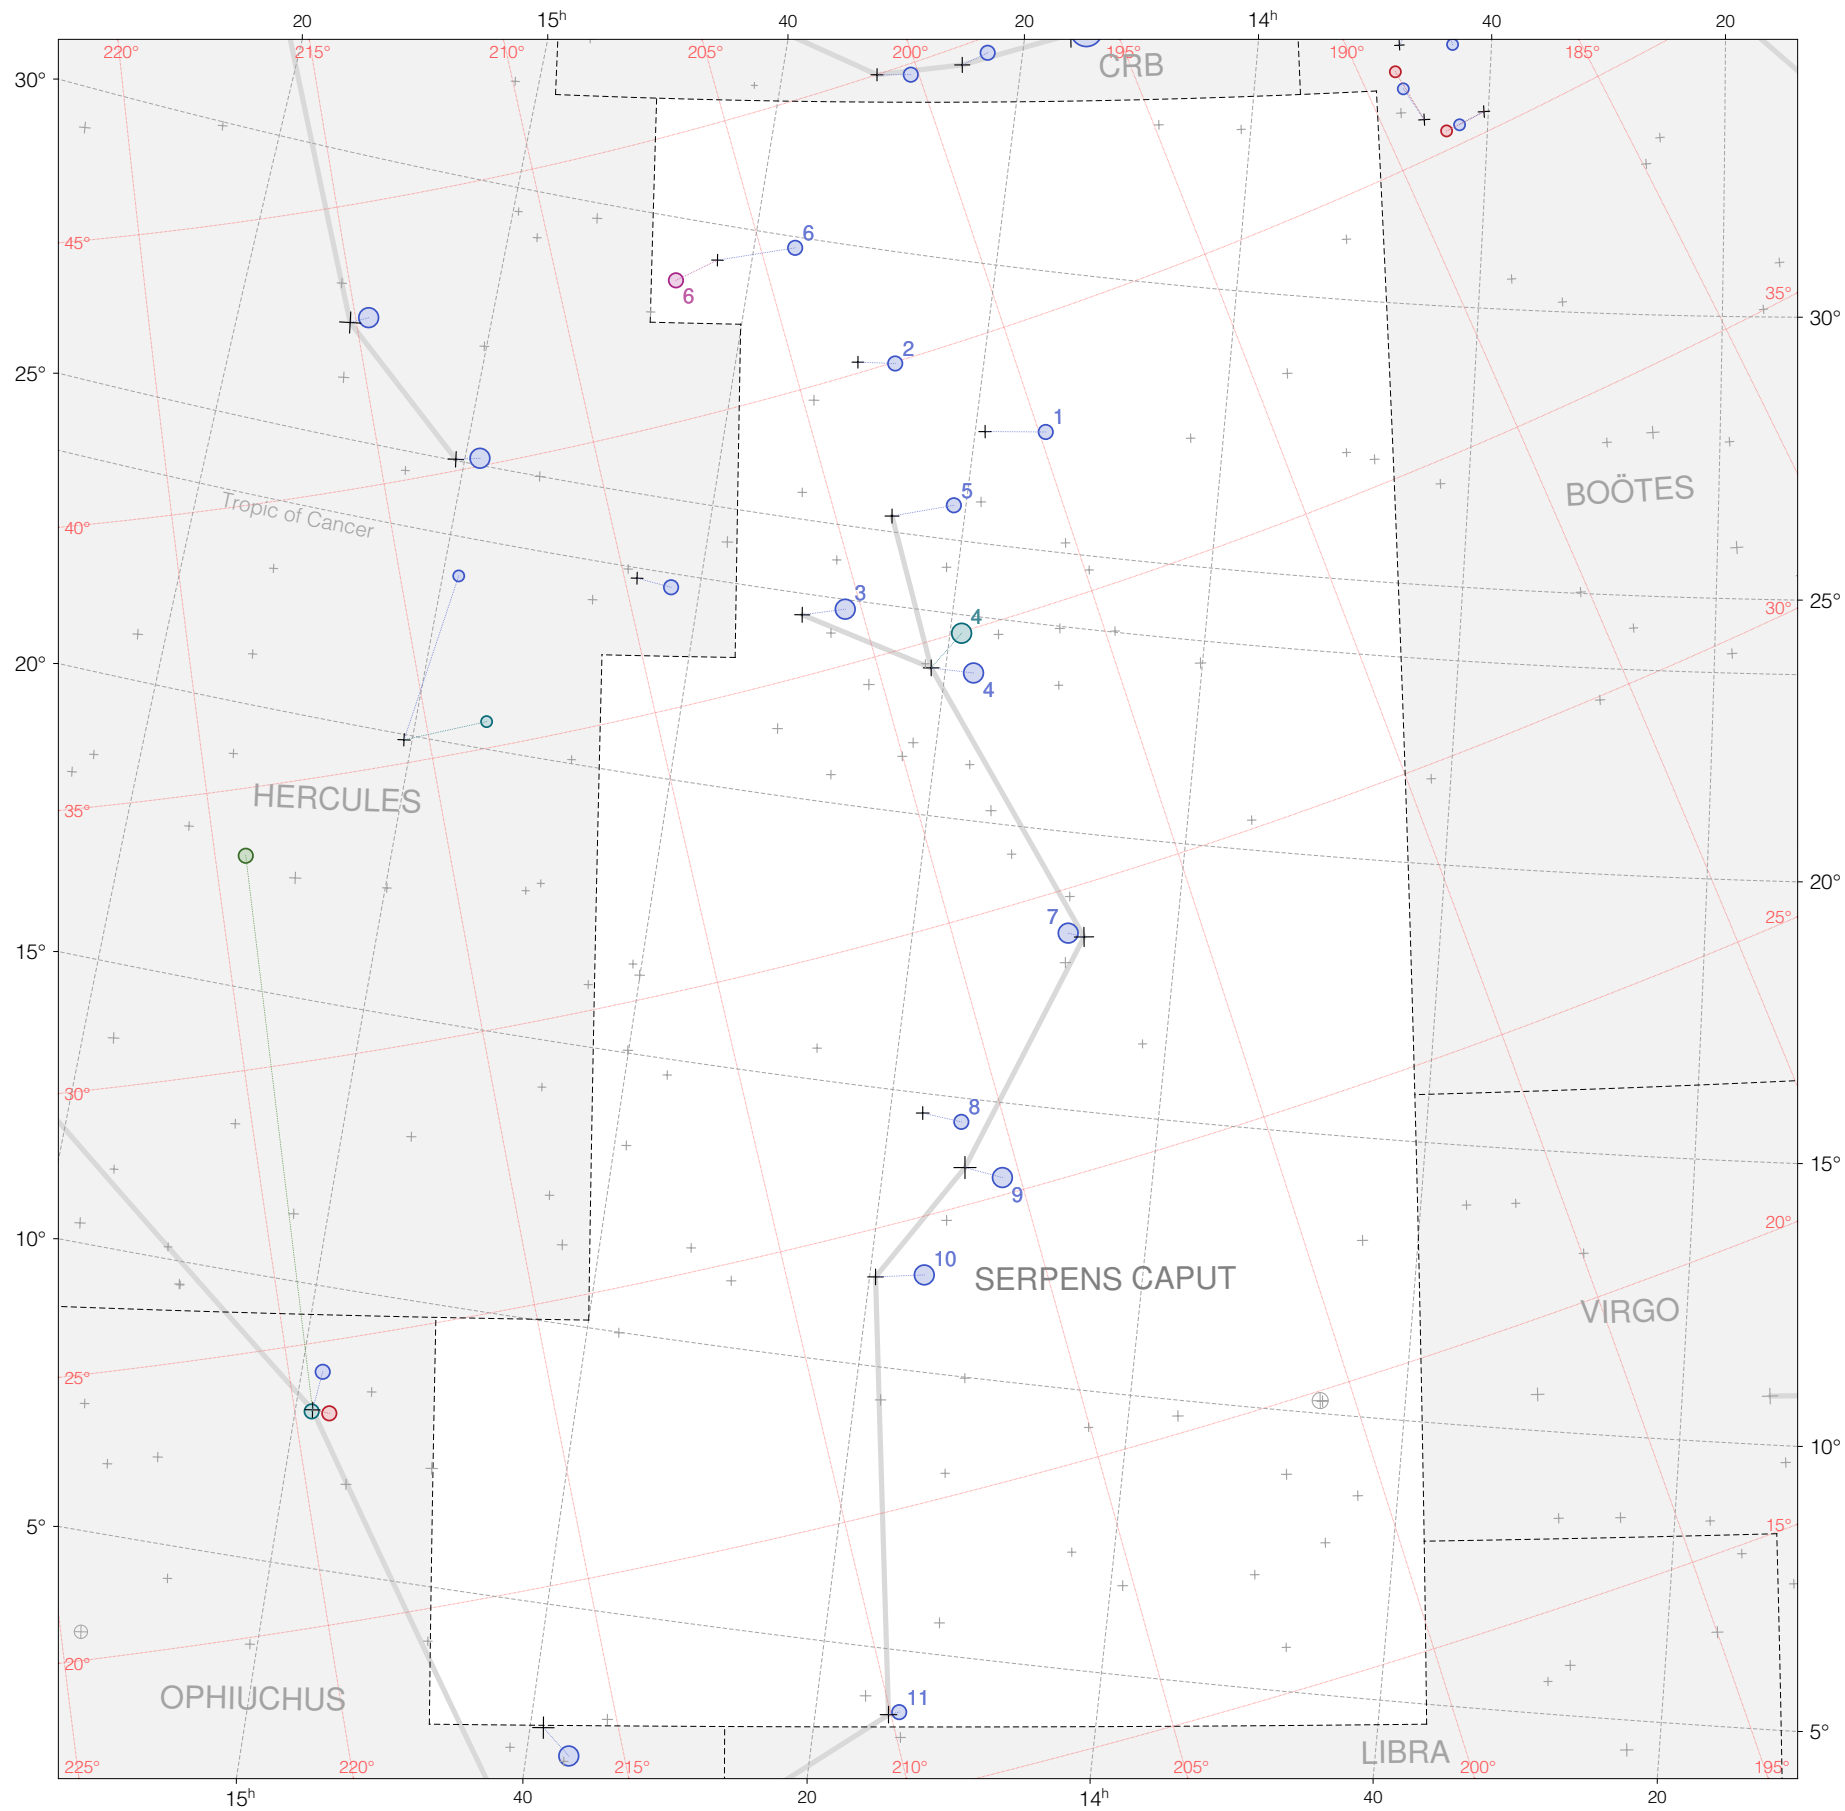

Ptolemy stars in Serpens Caput

Magnitudes: 
 1 2 3 4 5 6 7

Versions: 
 T P B M Z

Scale at center:  0° 2° 4°