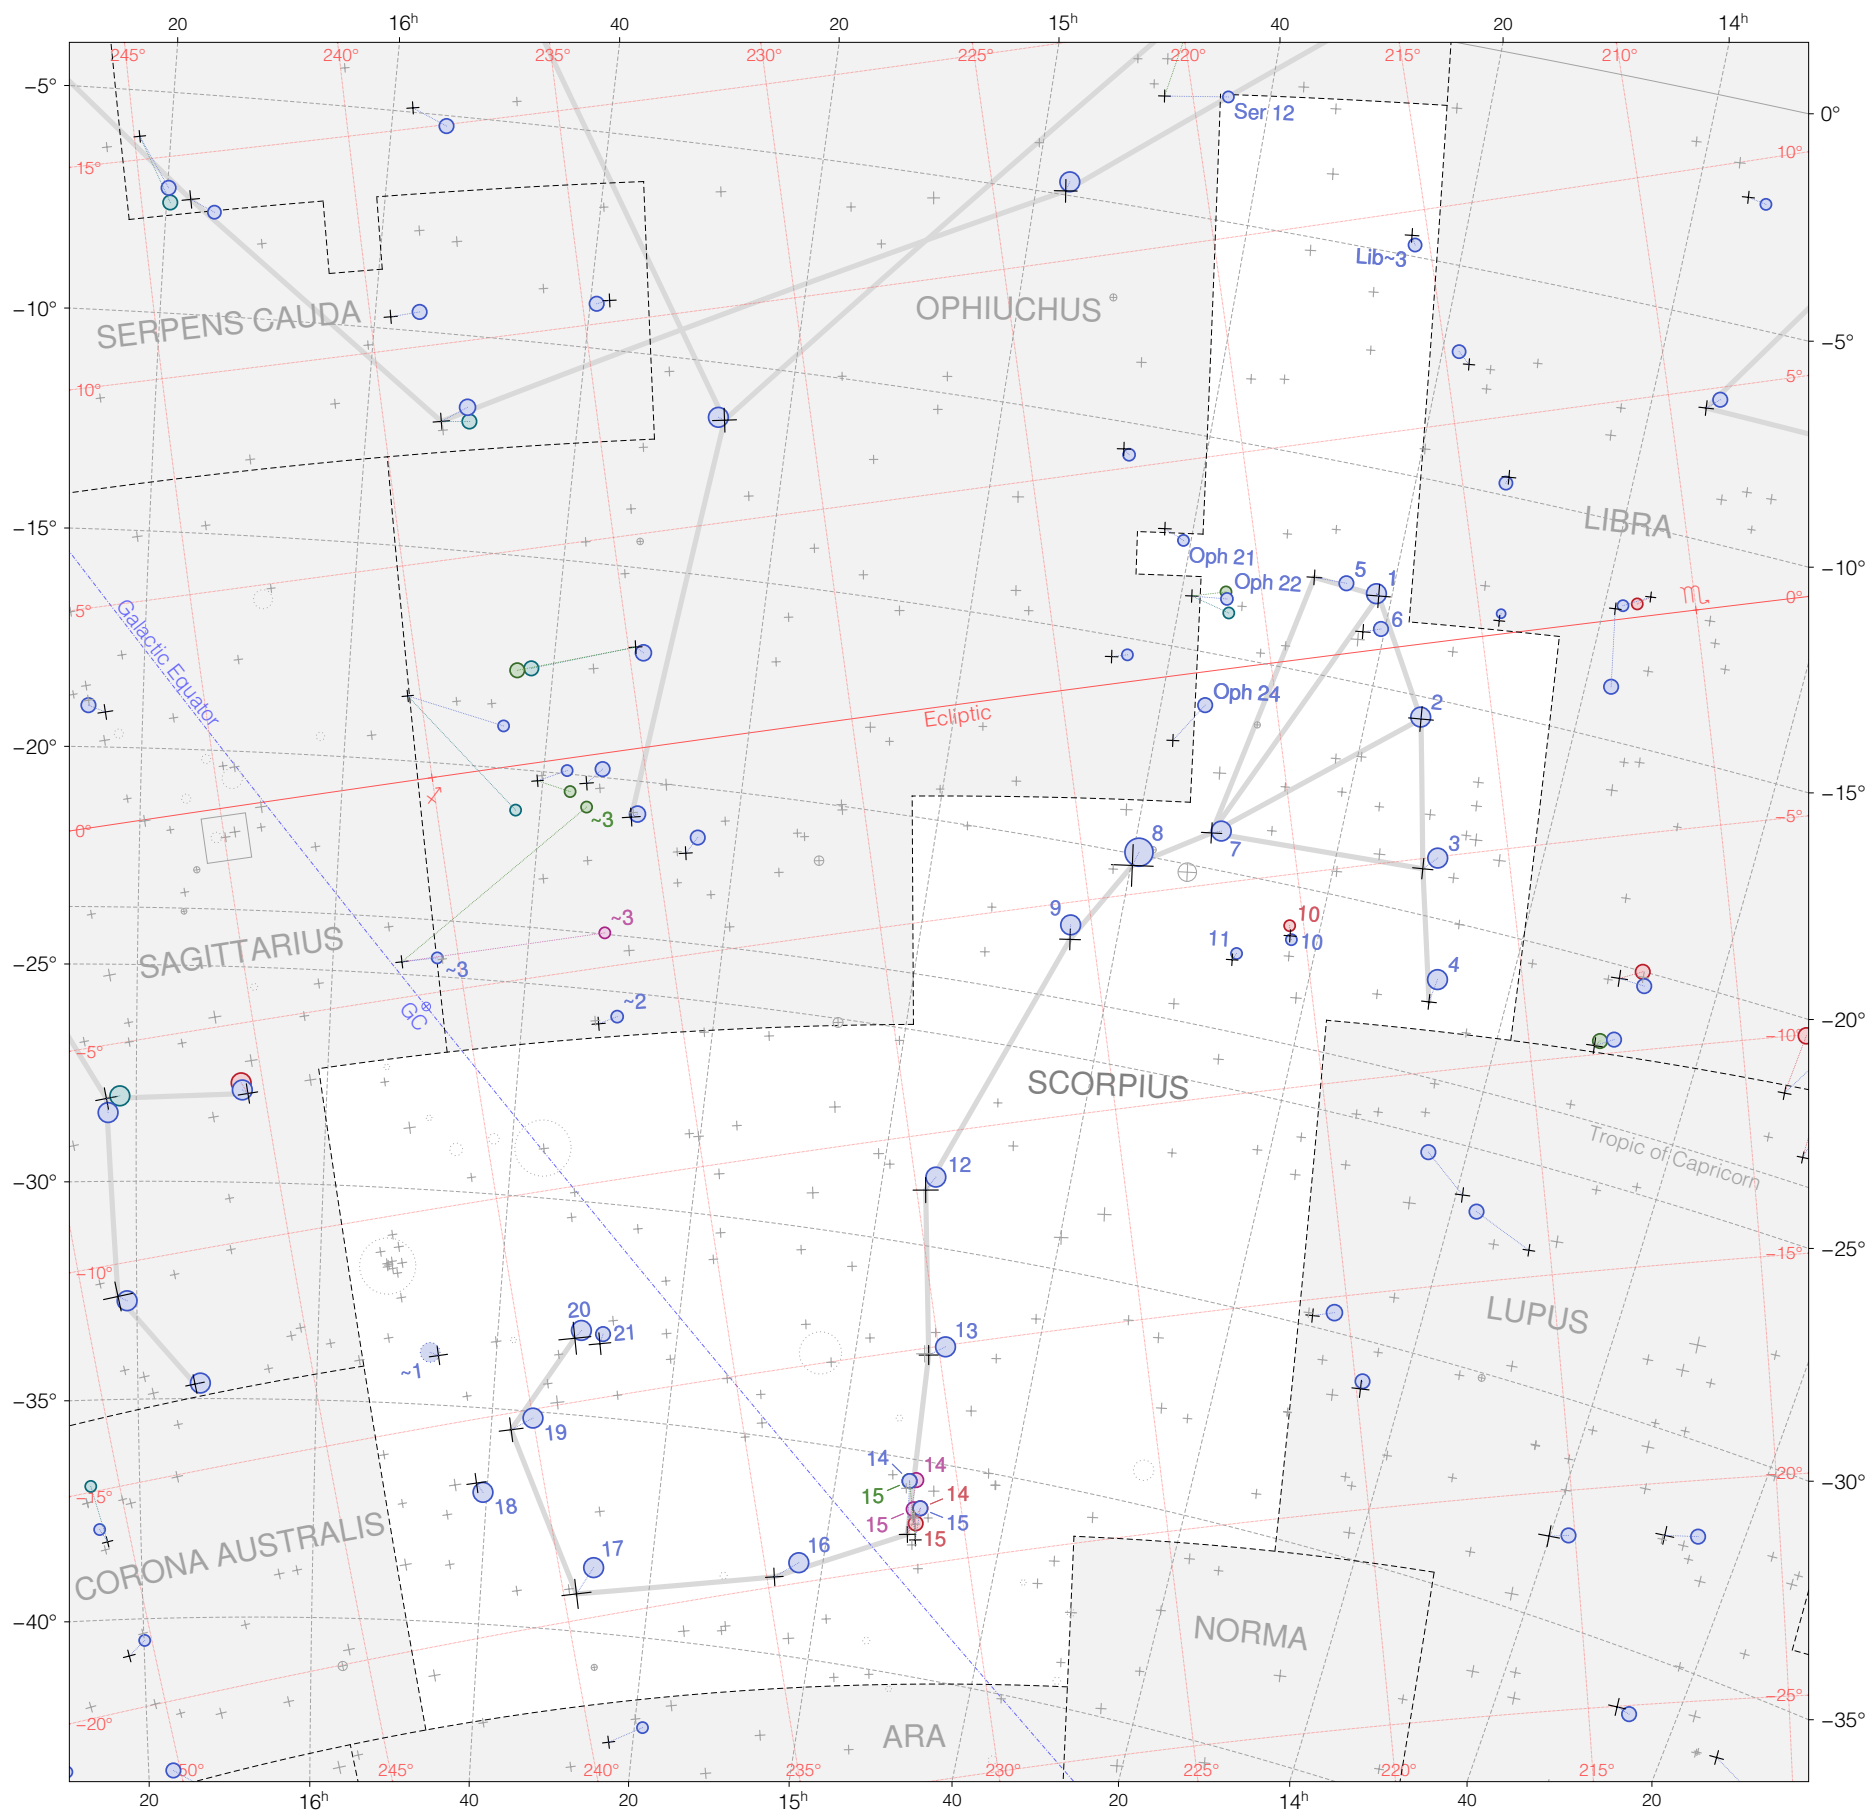

Ptolemy stars in Scorpius

Magnitudes: 1 2 3 4 5 6 7

Versions: T P B M Z

Scale at center: 0° 2° 4°