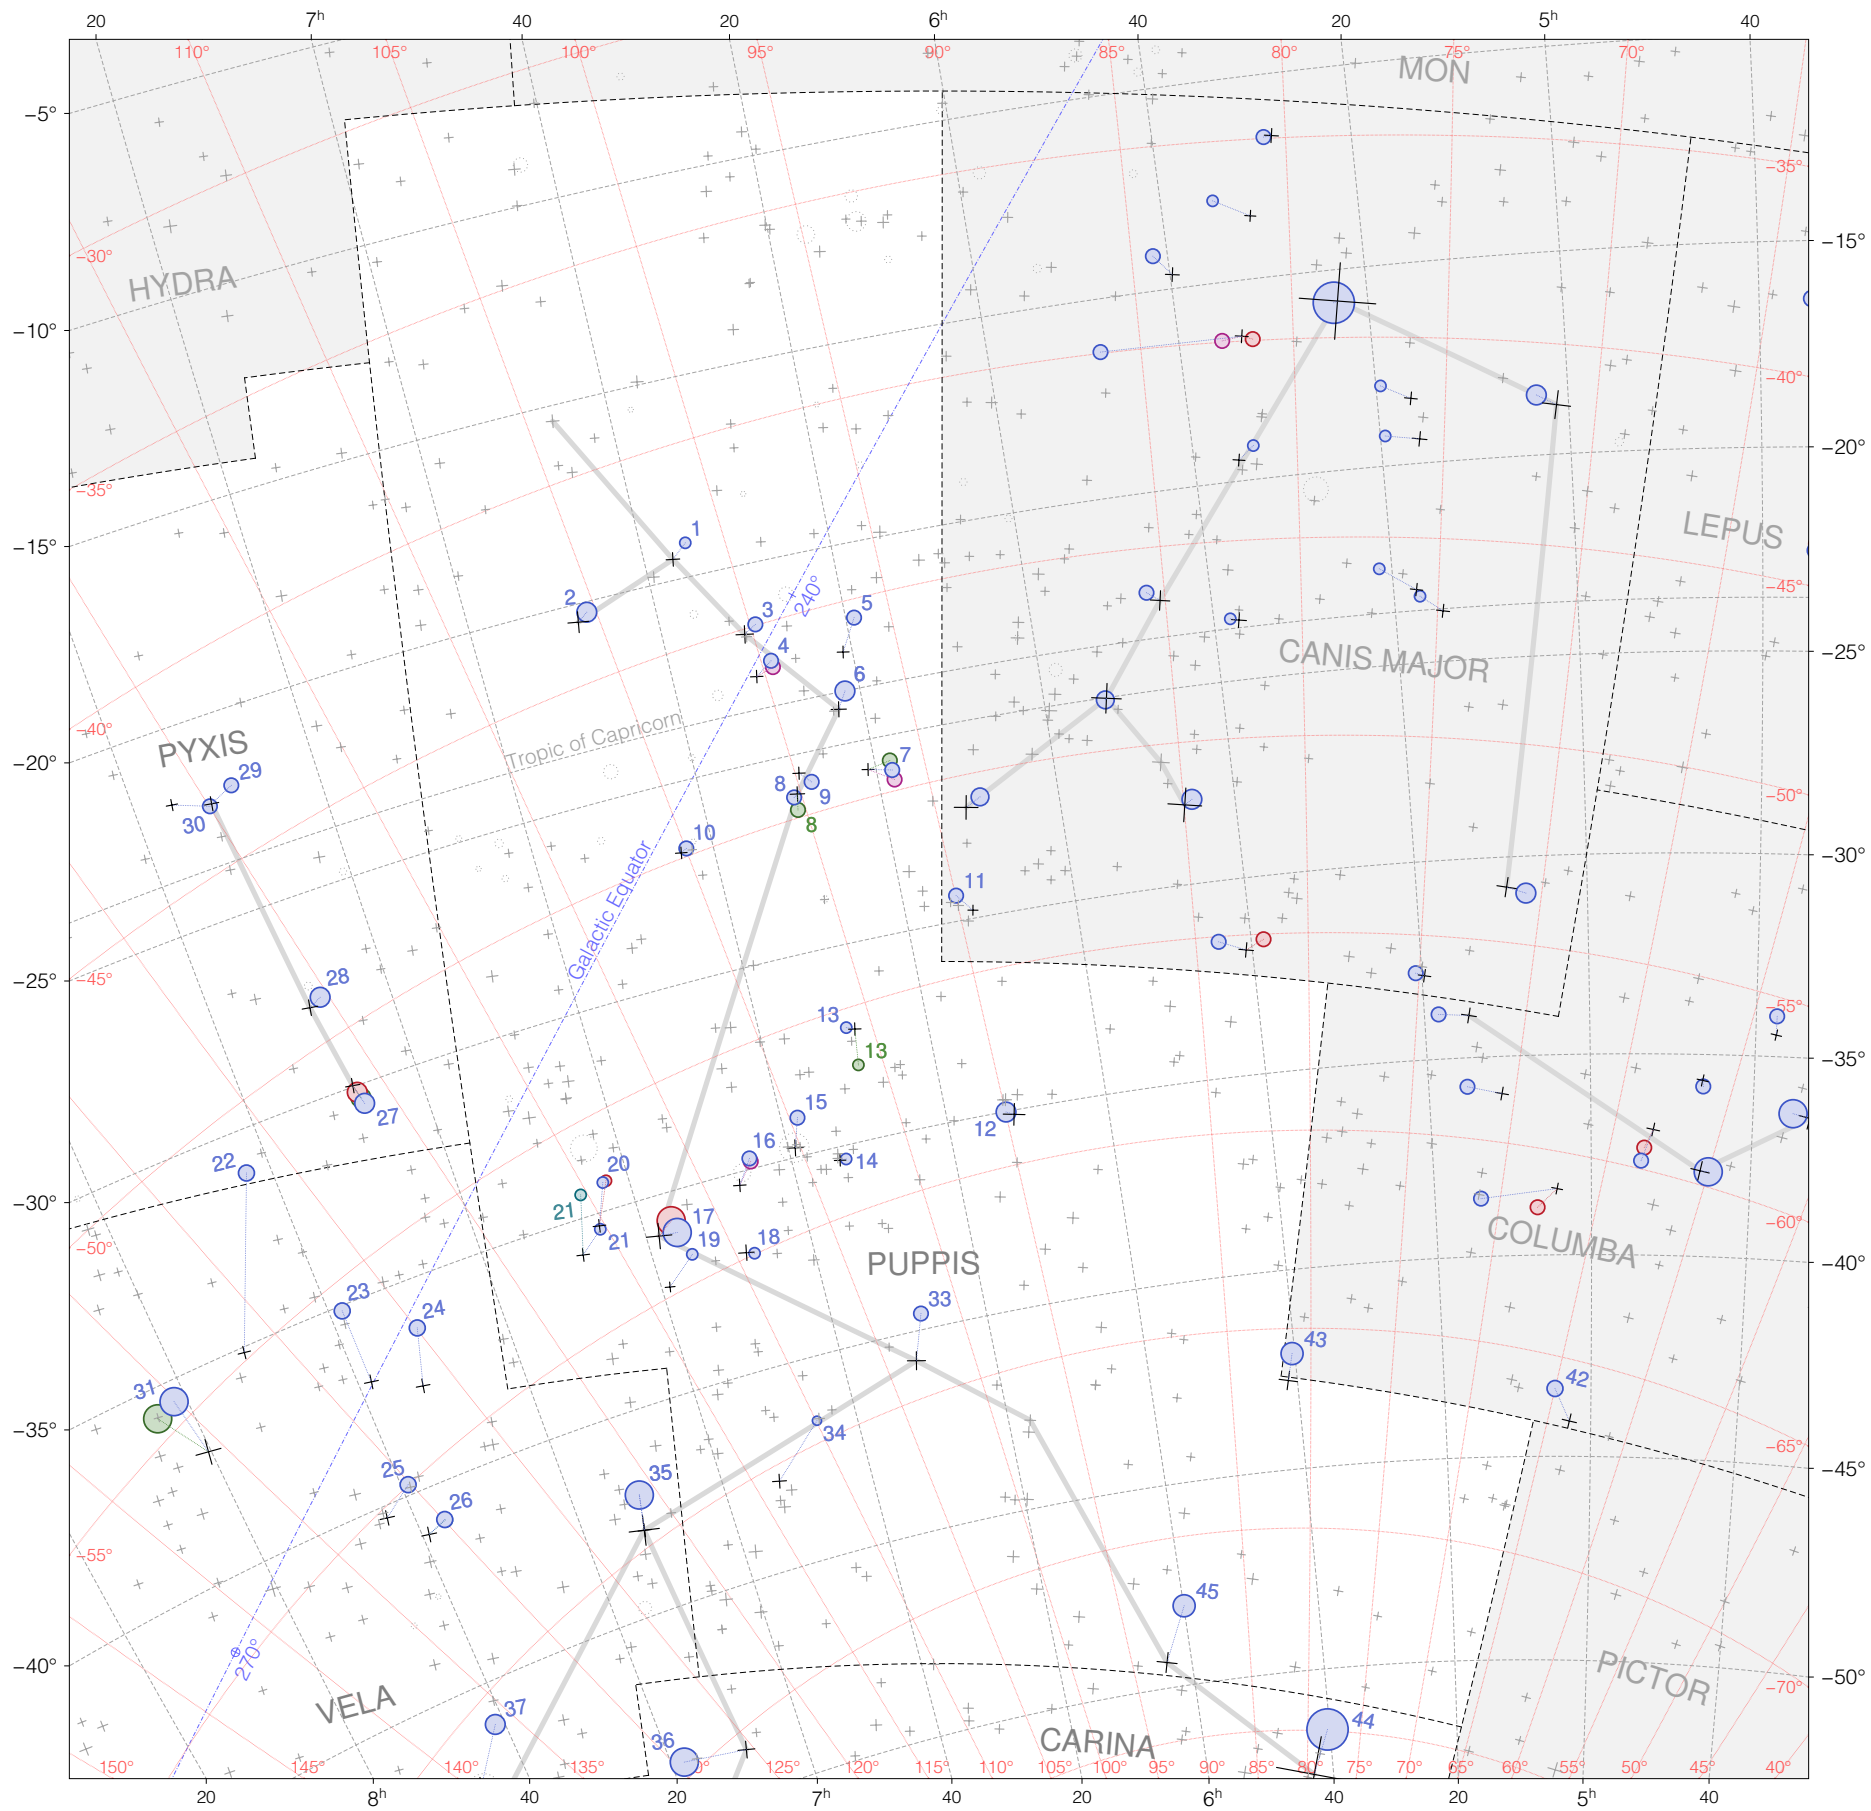

# Ptolemy stars in Argo Navis (Puppis)

Magnitudes: 1 2 3 4 5 6 7

Versions: T P B M Z

Scale at center: 0° 2° 4°