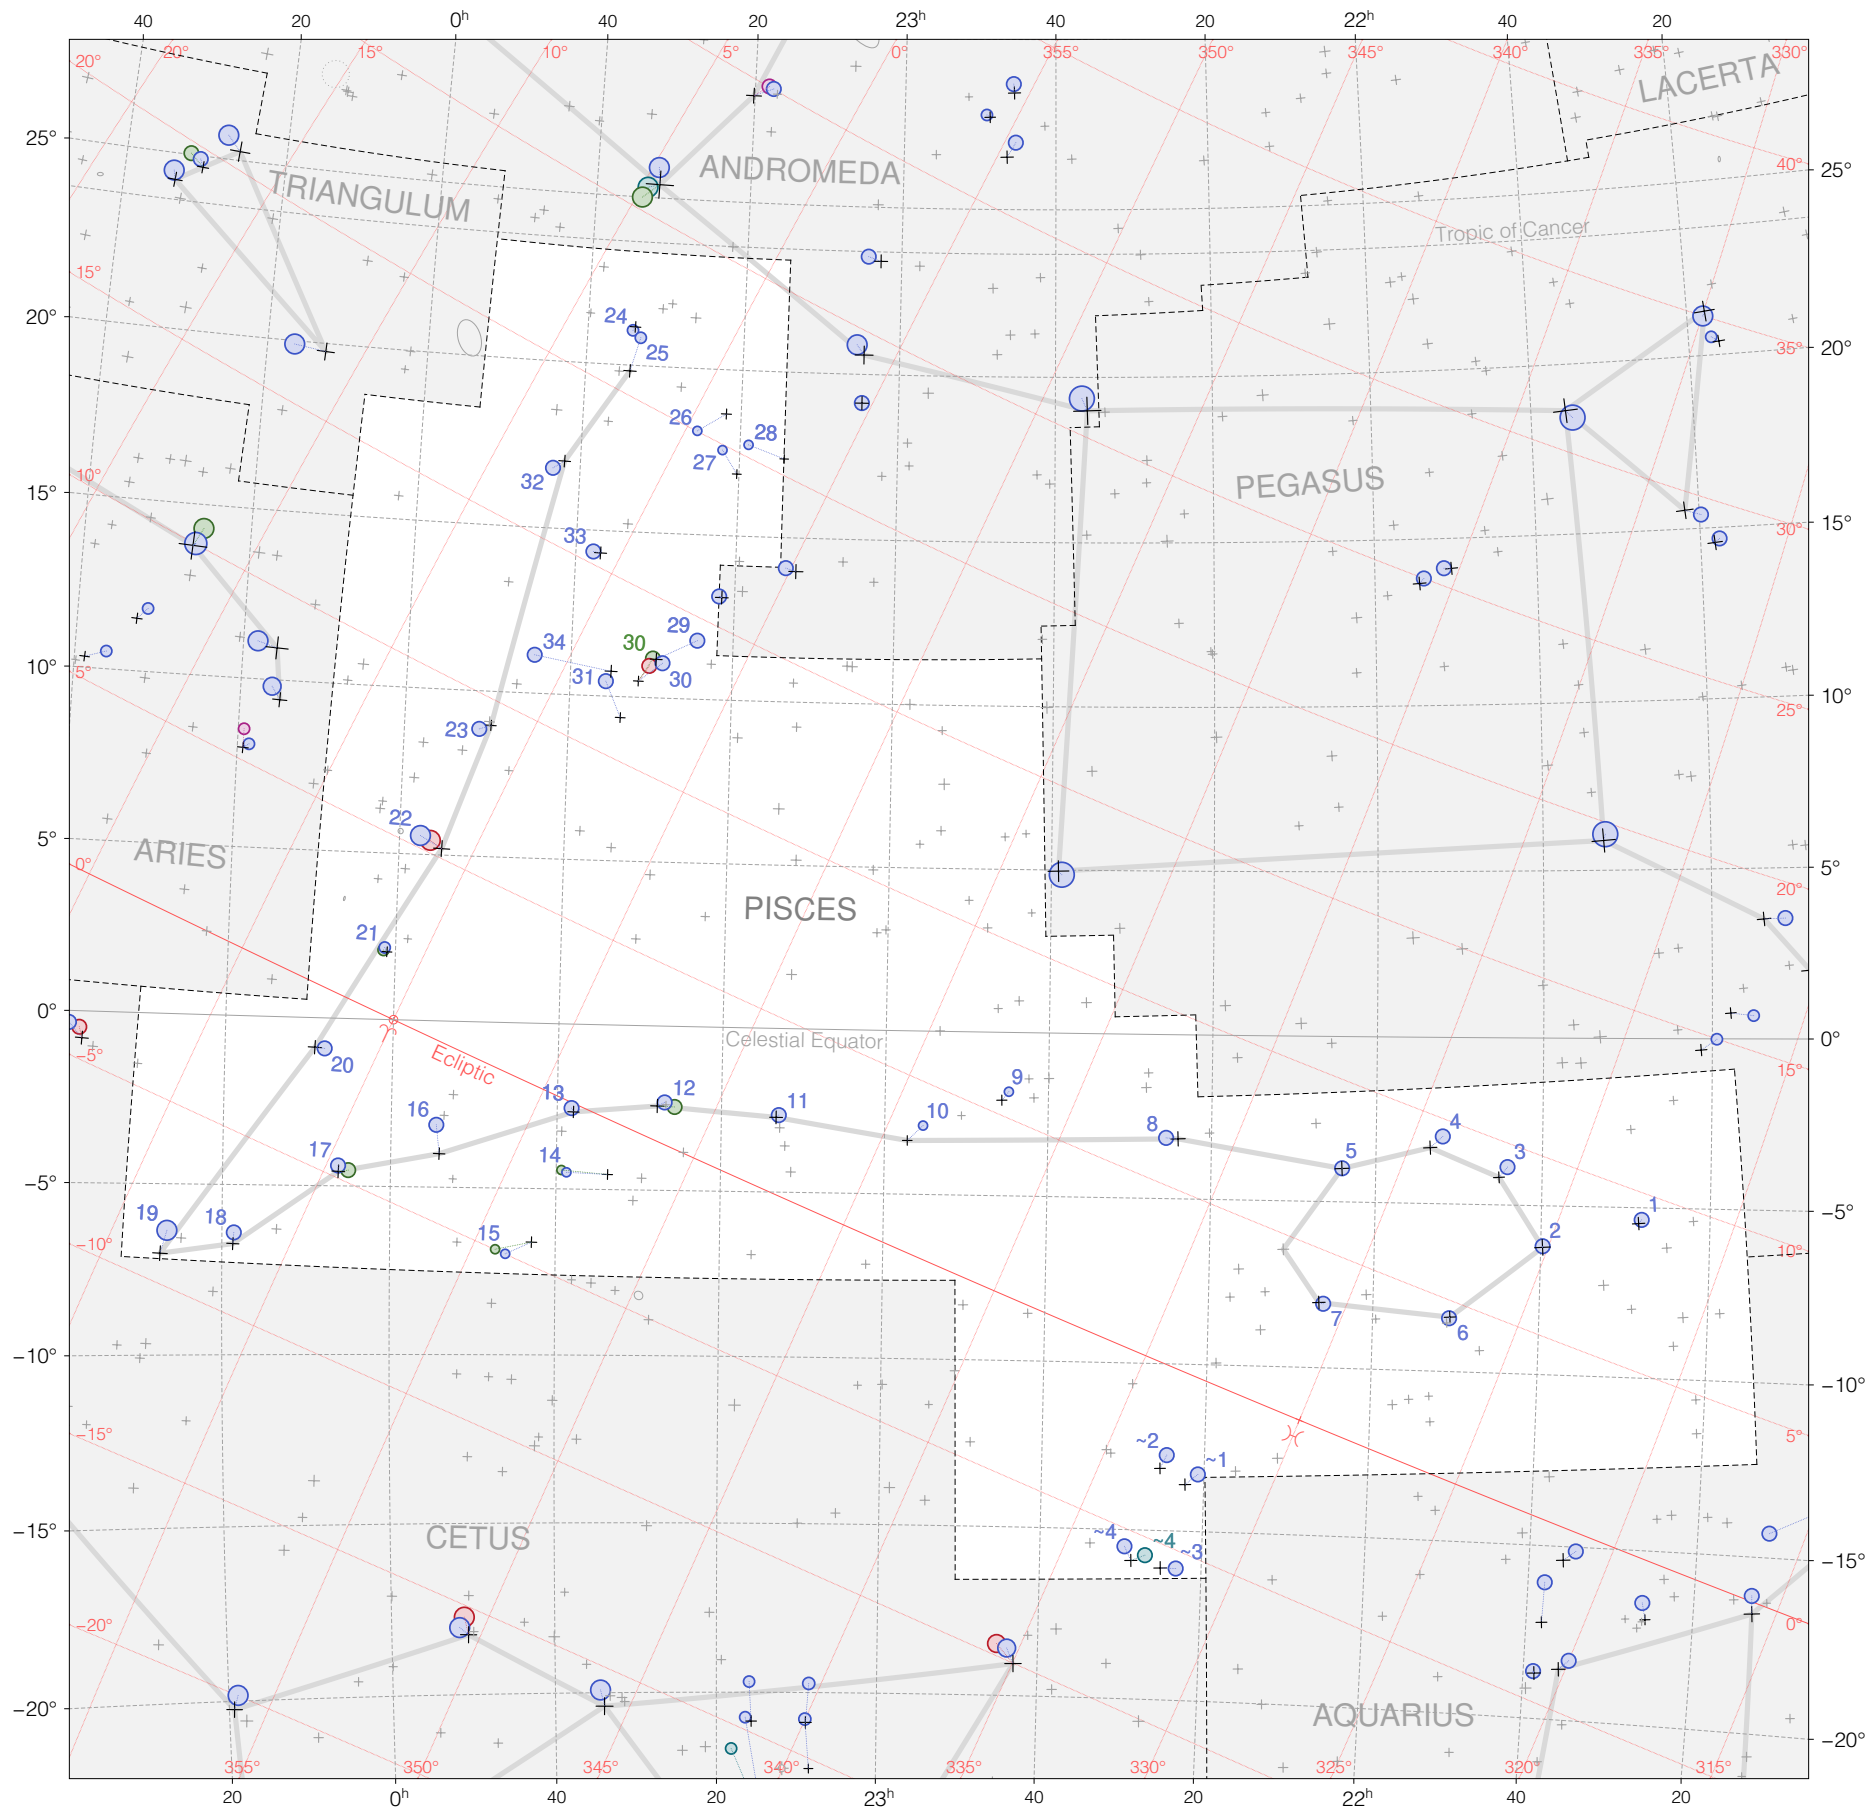

Ptolemy stars in Pisces

Magnitudes: 1 2 3 4 5 6 7

Versions: T P B M Z

Scale at center: 0° 2° 4°