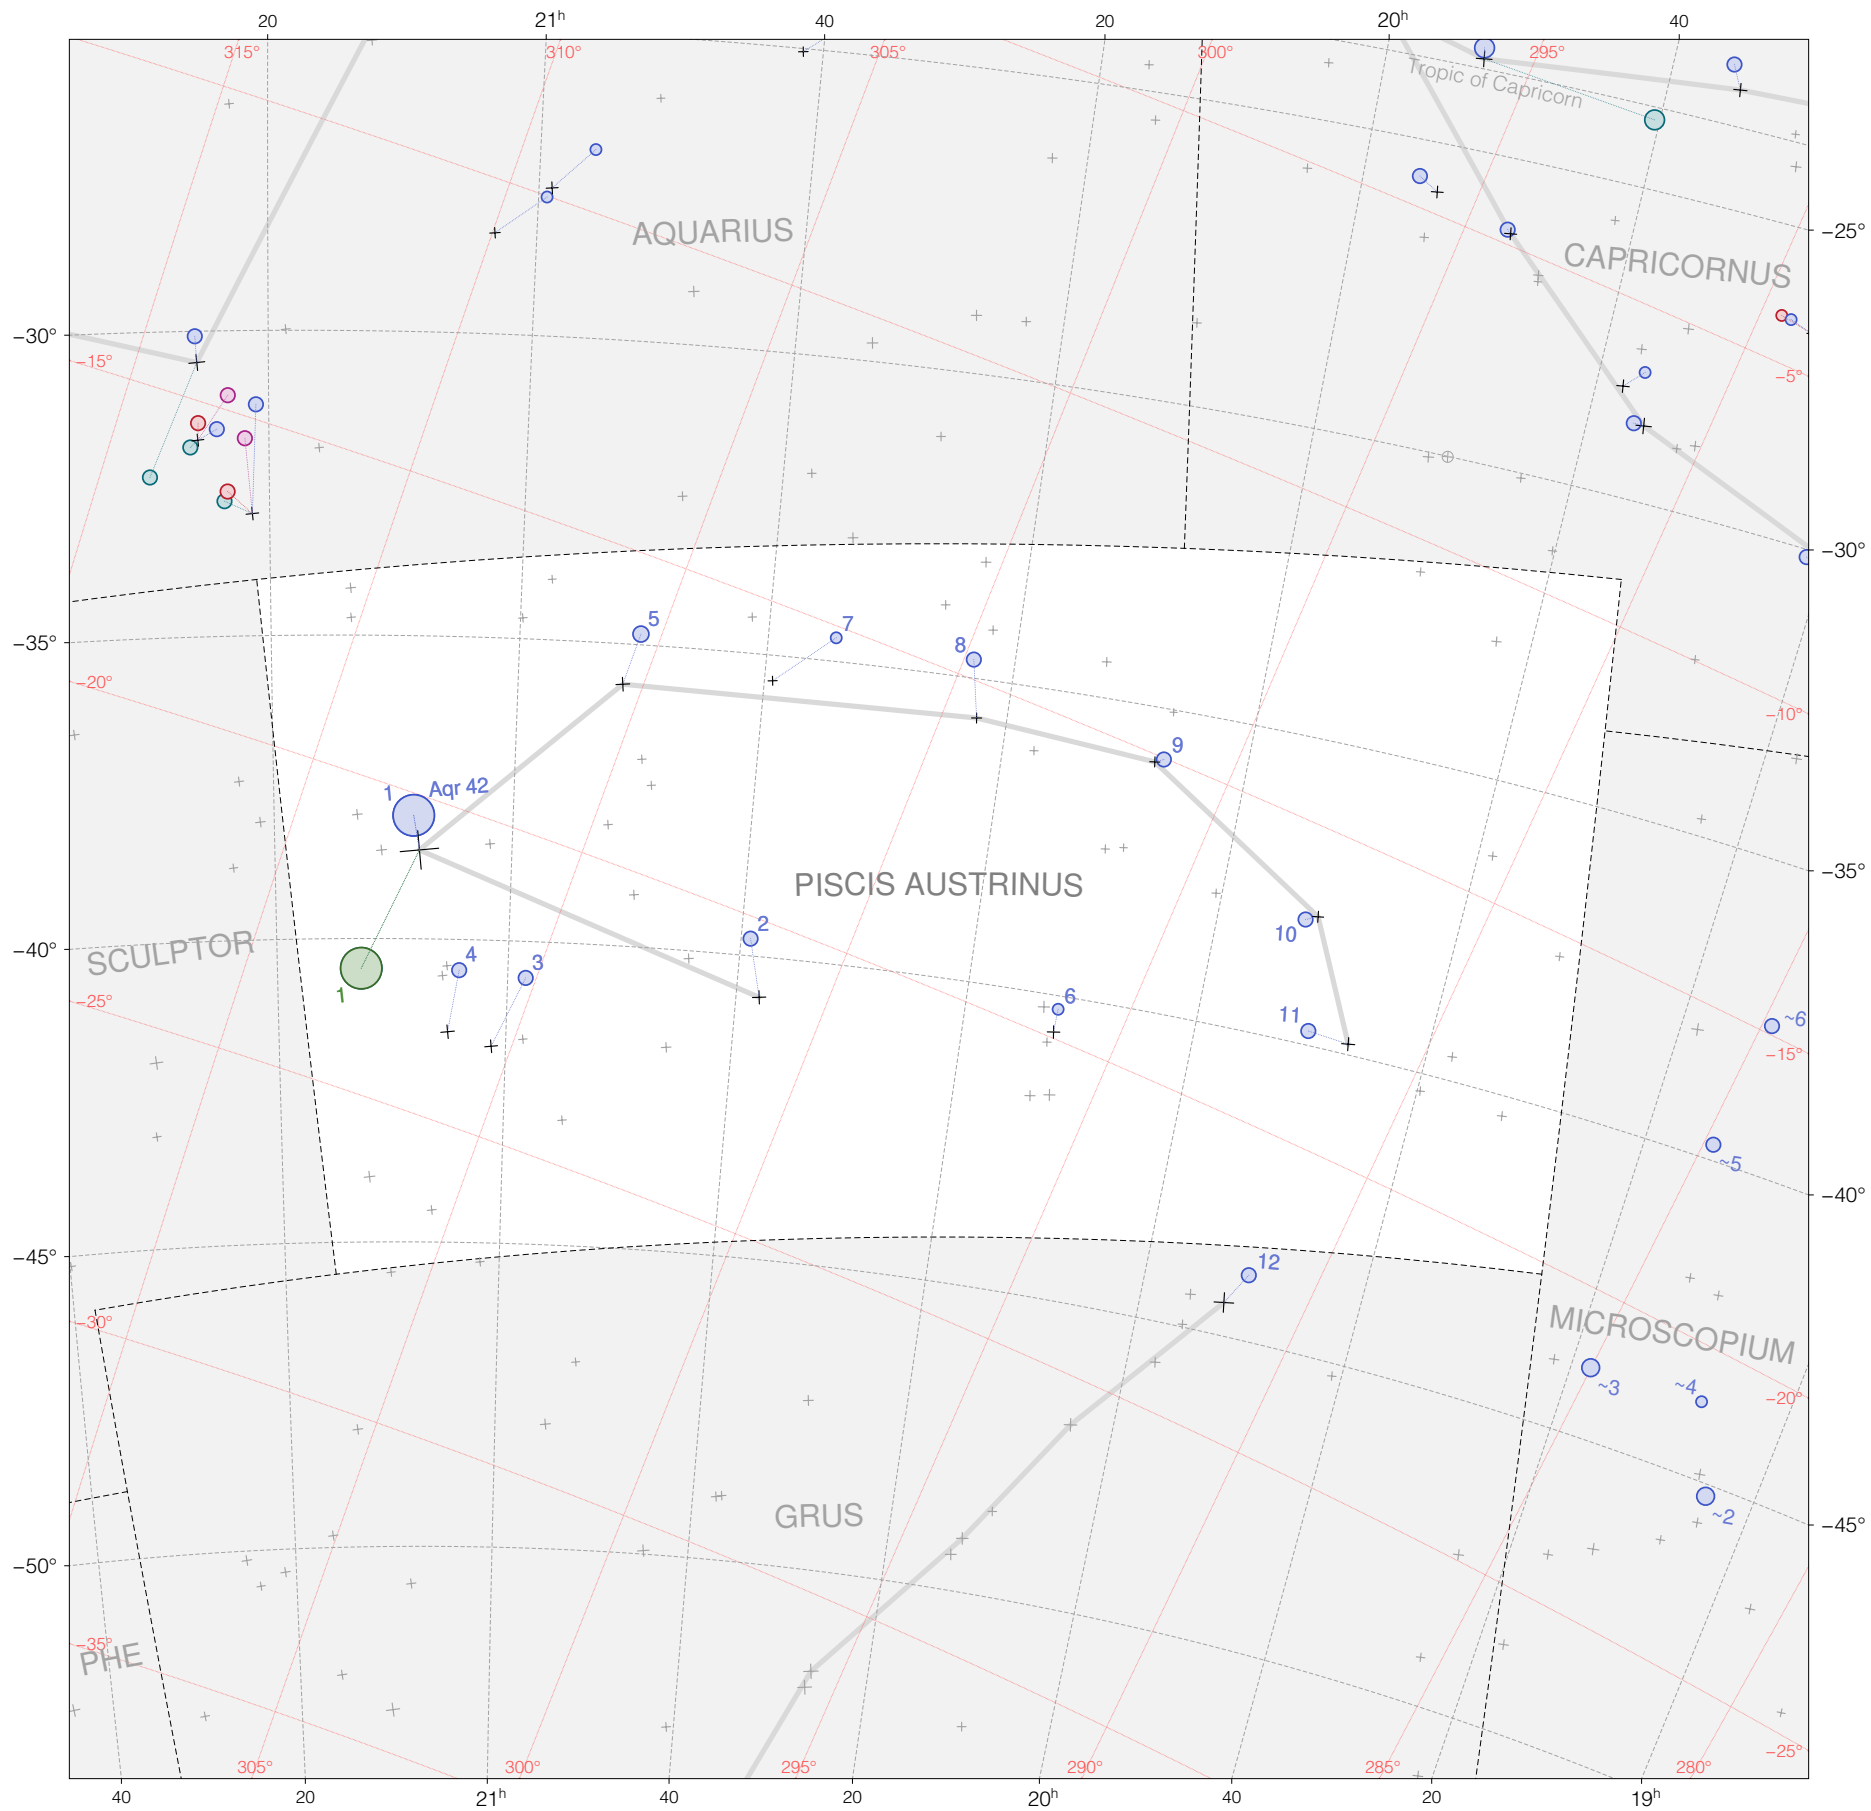

# Ptolemy stars in Piscis Austrinus

Magnitudes: 1 2 3 4 5 6 7

Versions: T P B M Z

Scale at center: 0° 2° 4°