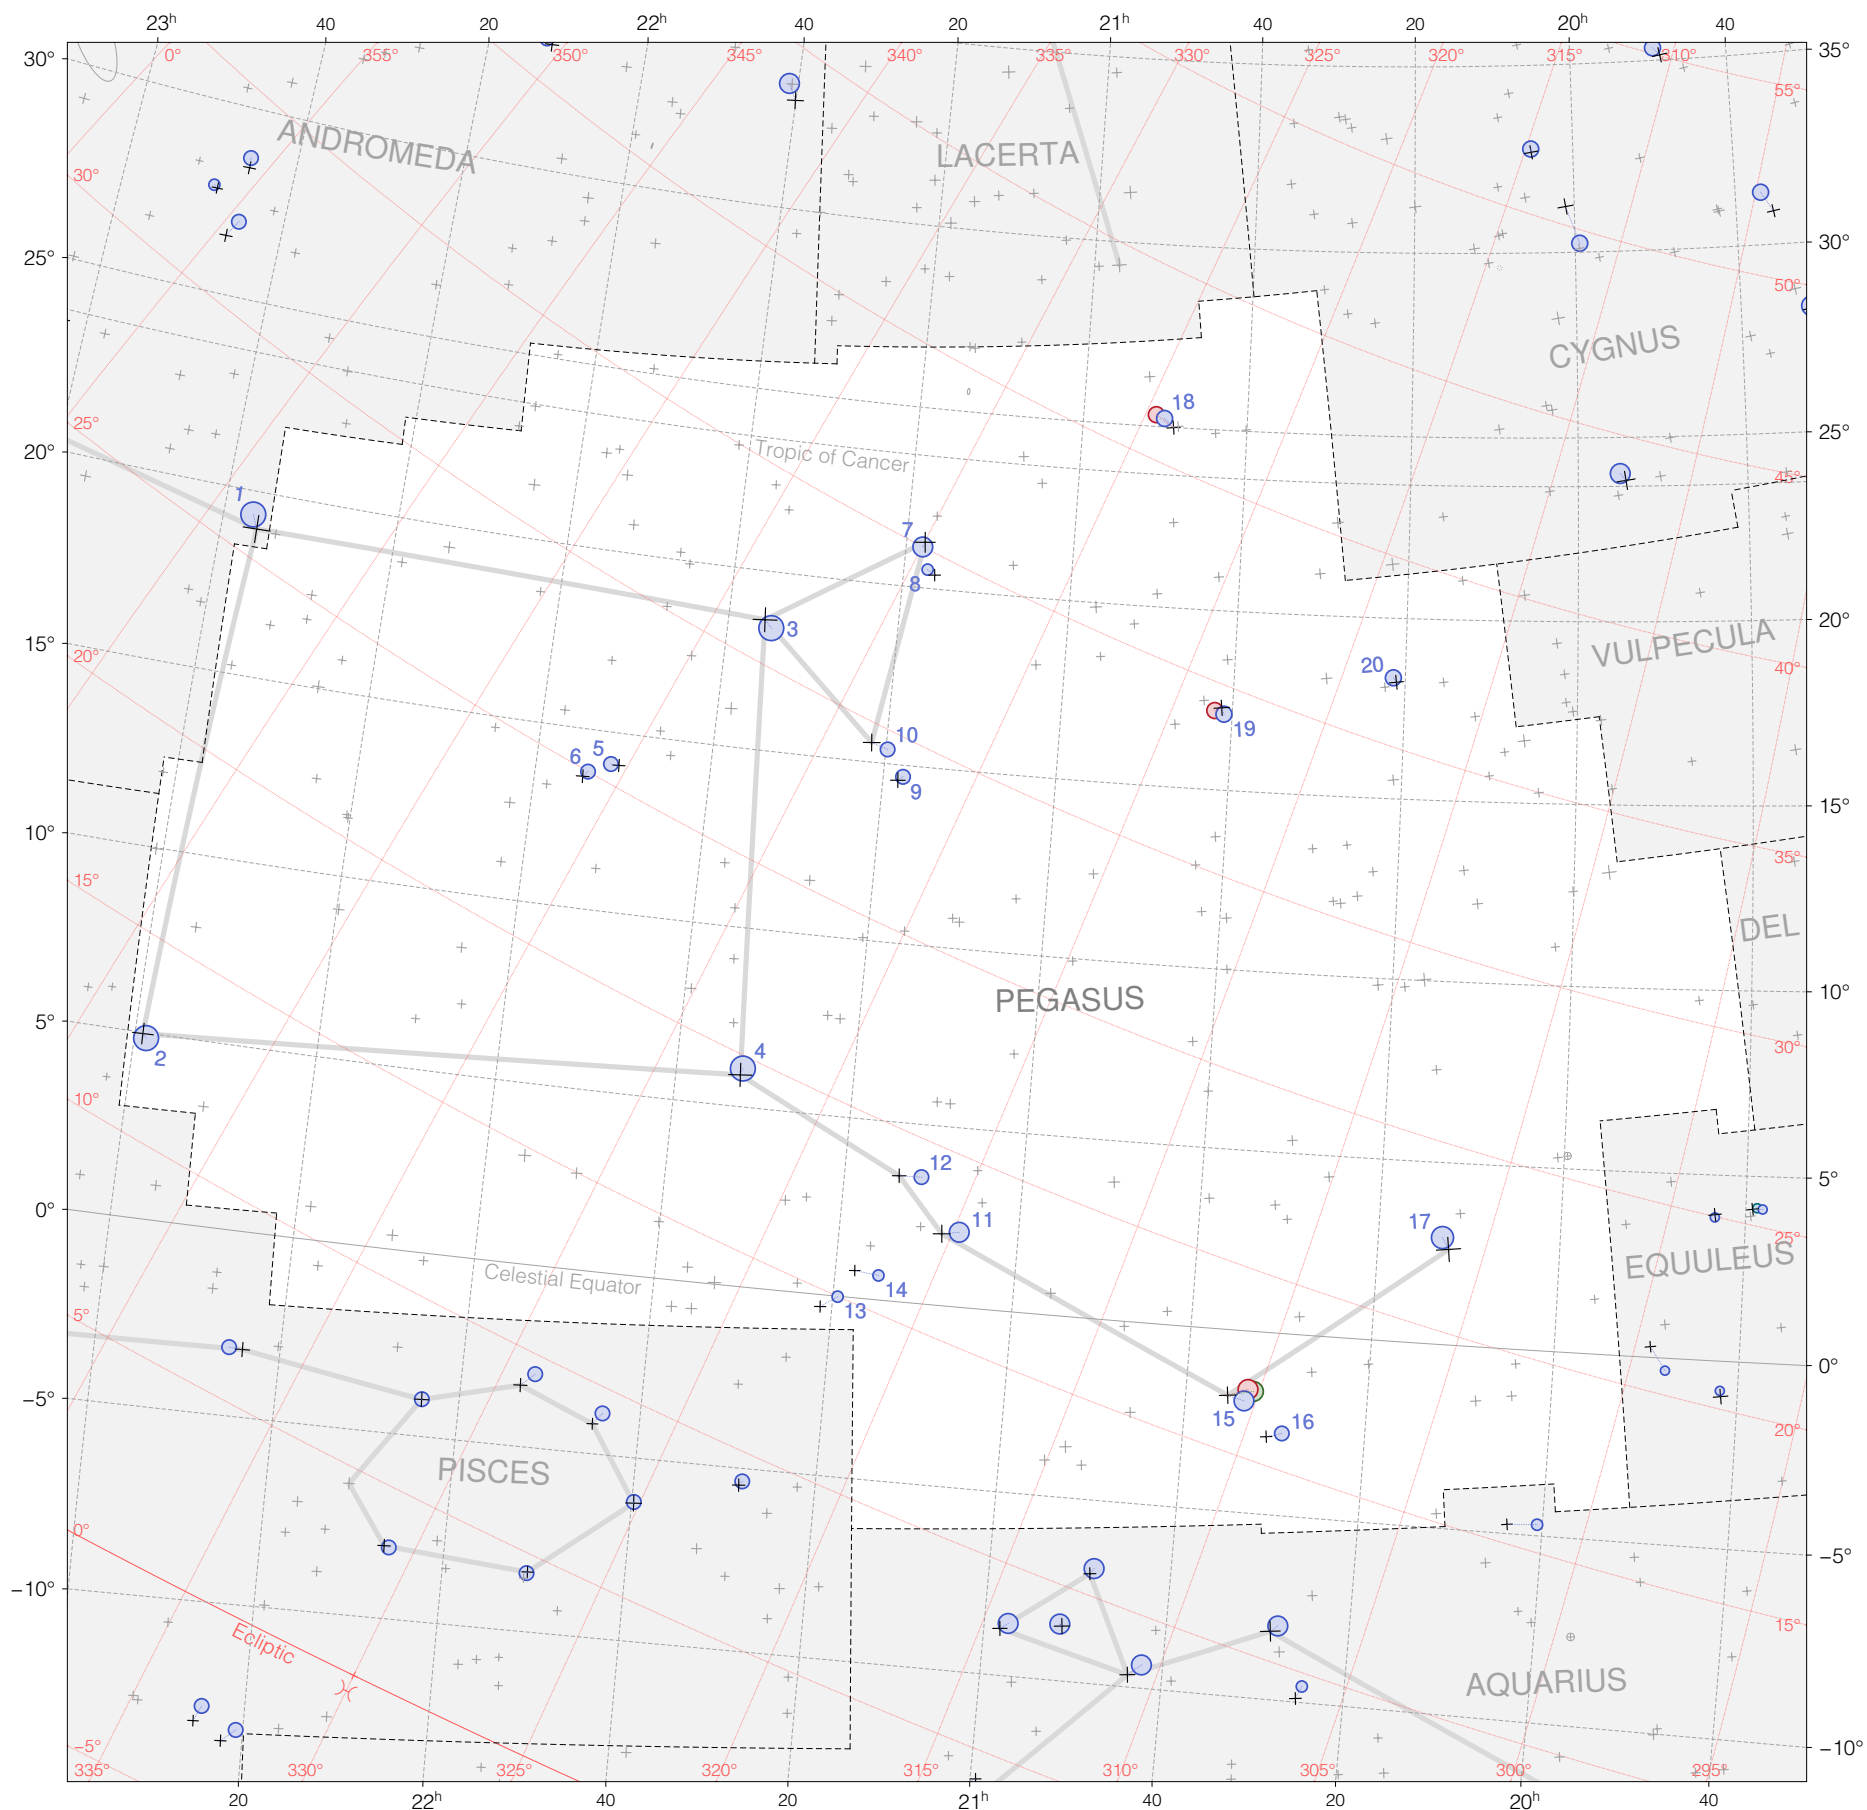

Ptolemy stars in Pegasus

Magnitudes: 1 2 3 4 5 6 7

Versions: T P B M Z

Scale at center: 0° 2° 4°