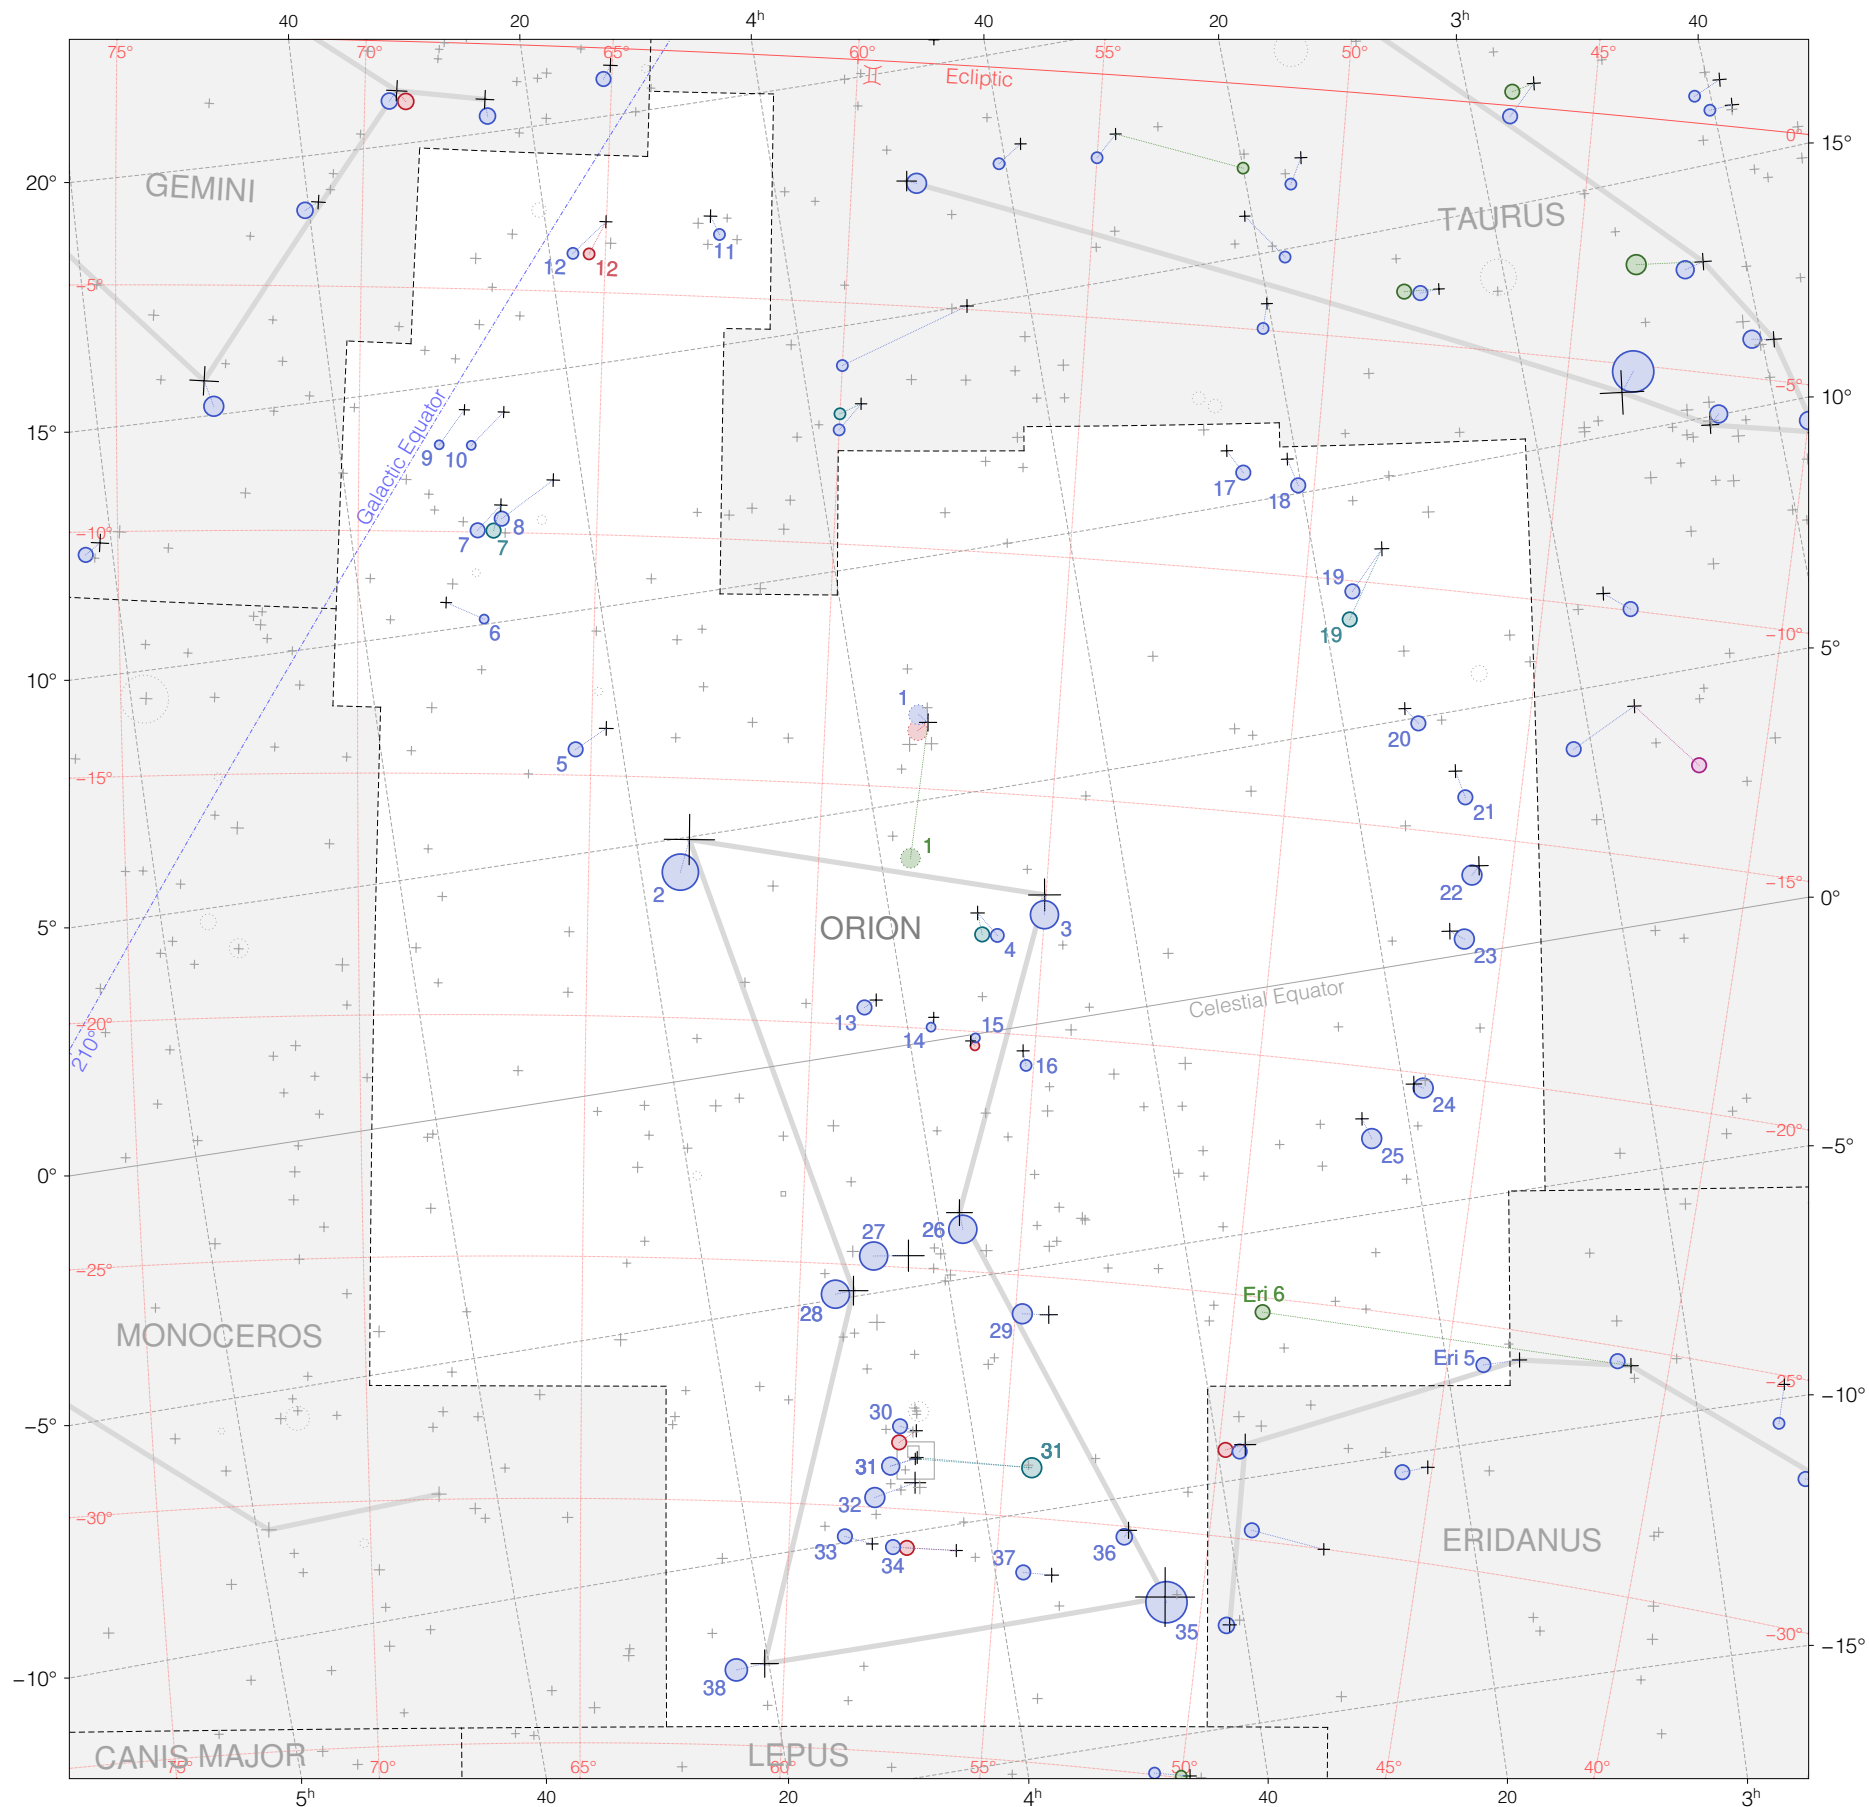

Ptolemy stars in Orion

Magnitudes: 1 2 3 4 5 6 7

Versions: T P B M Z

Scale at center: 0° 2° 4°