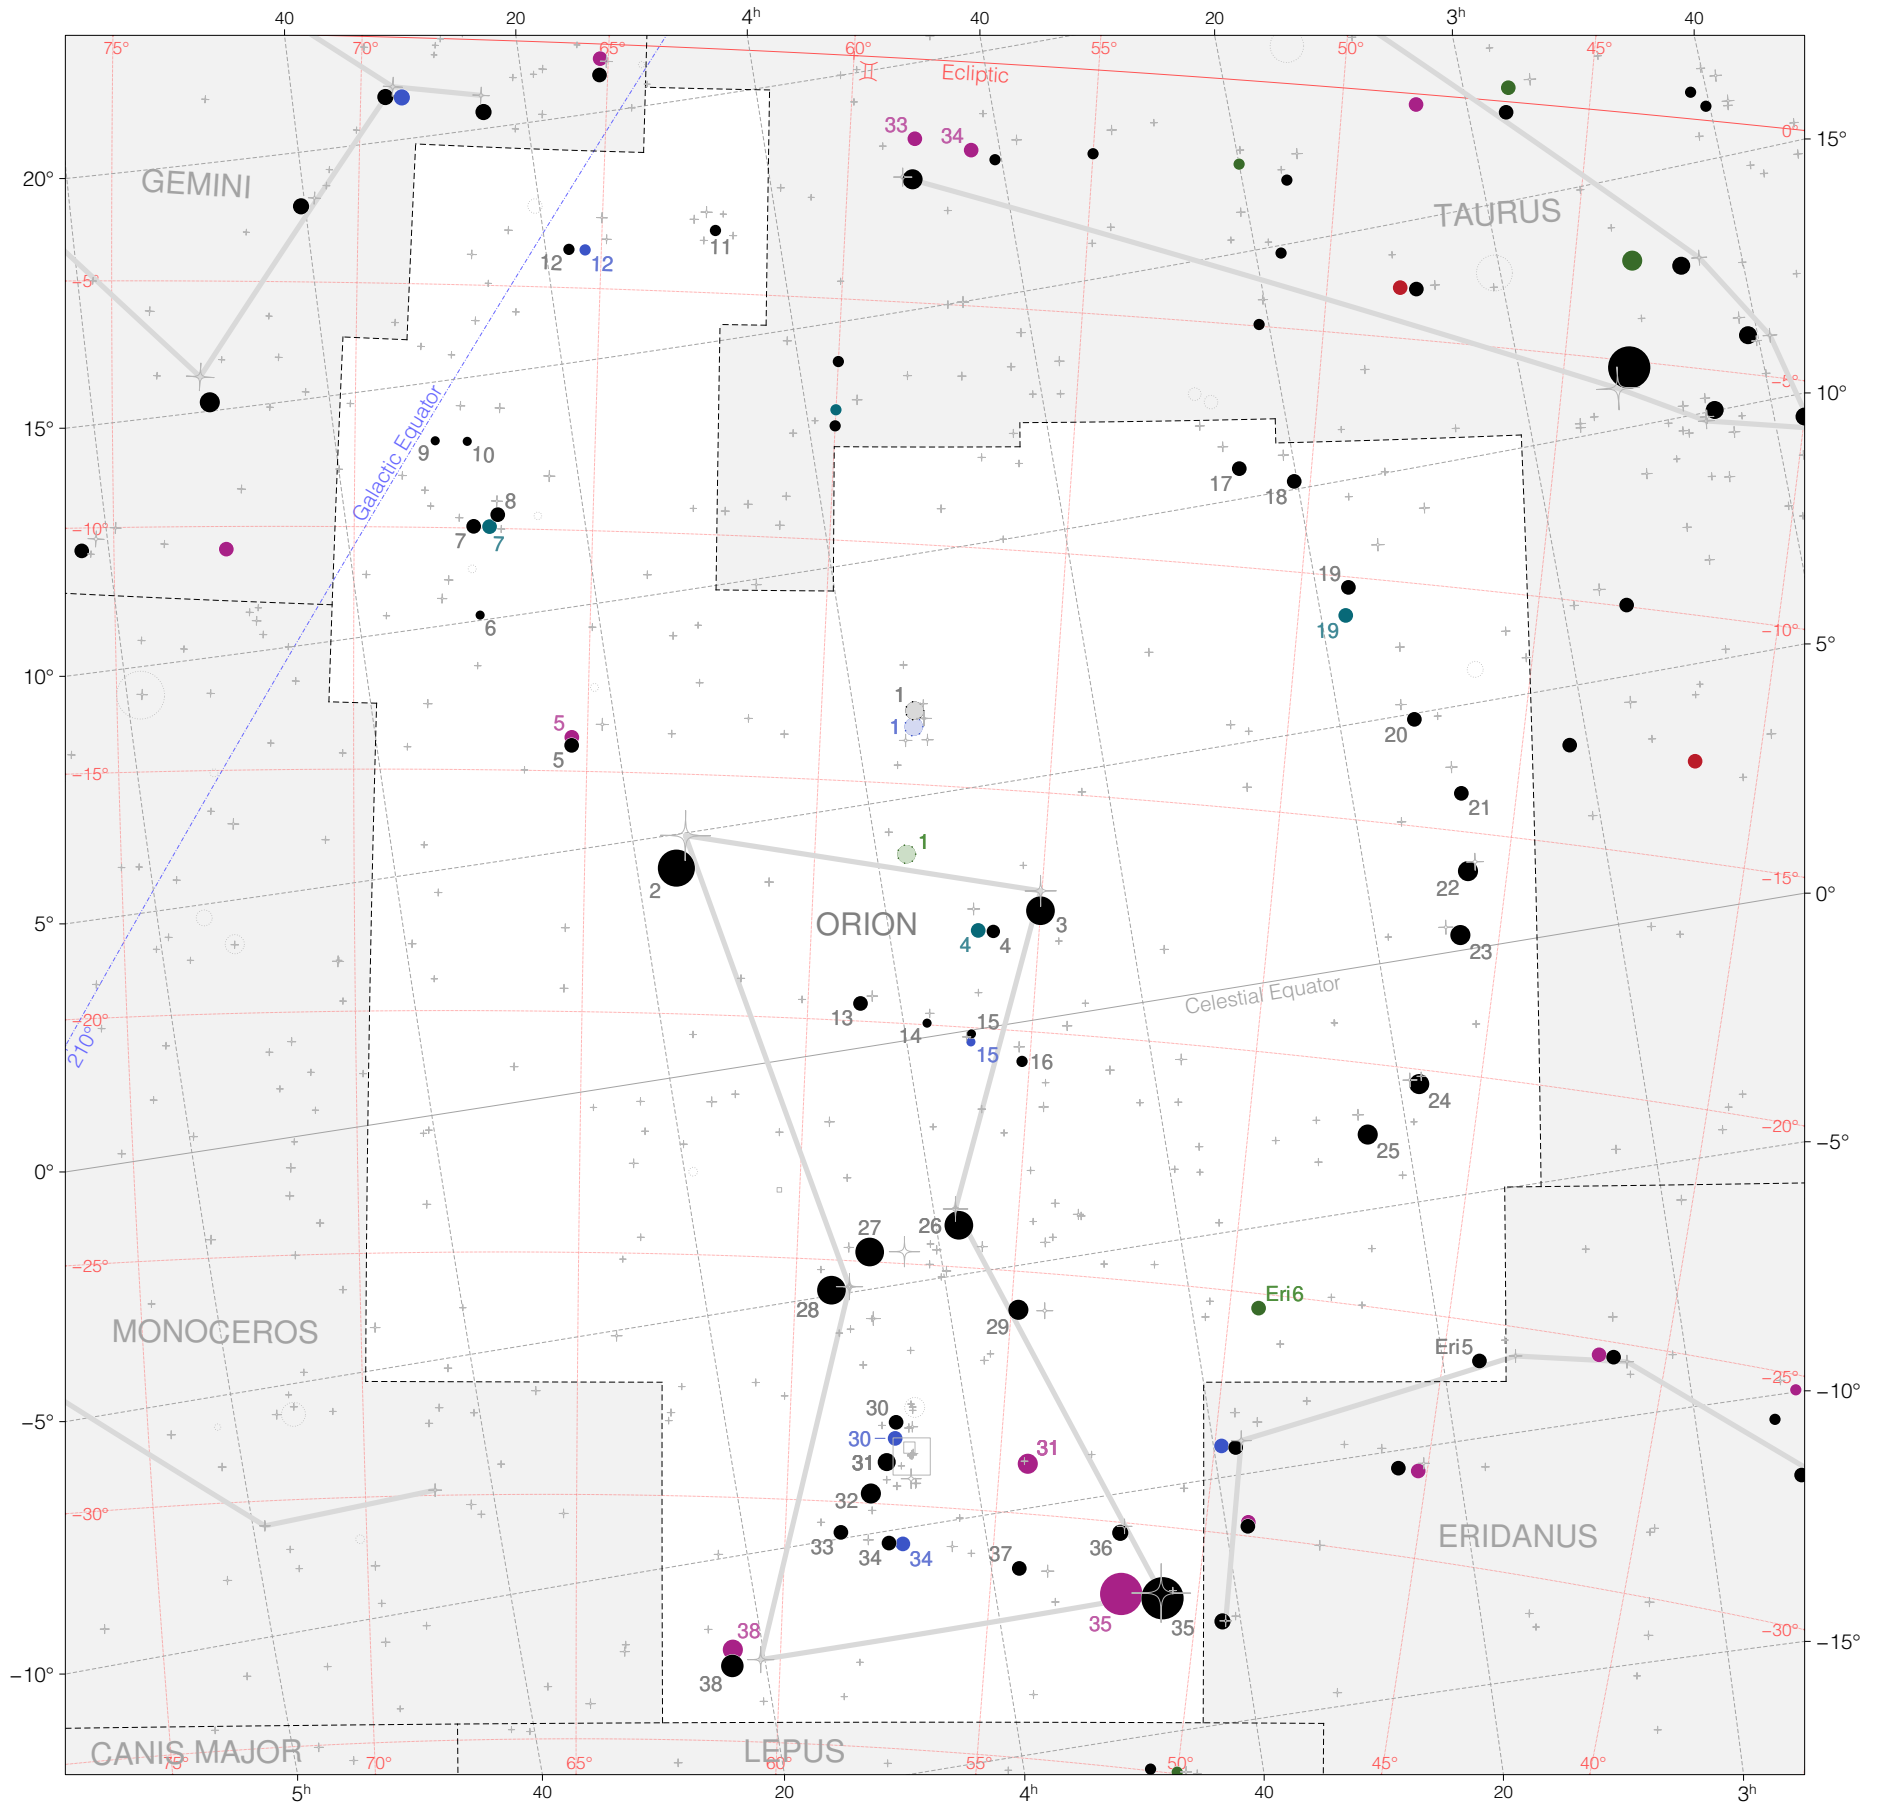

# Ptolemy Stars in Orion

Magnitudes: 1 2 3 4 5 6 7

Versions: T P M B H Z

Scale at center: 0° 2° 4°