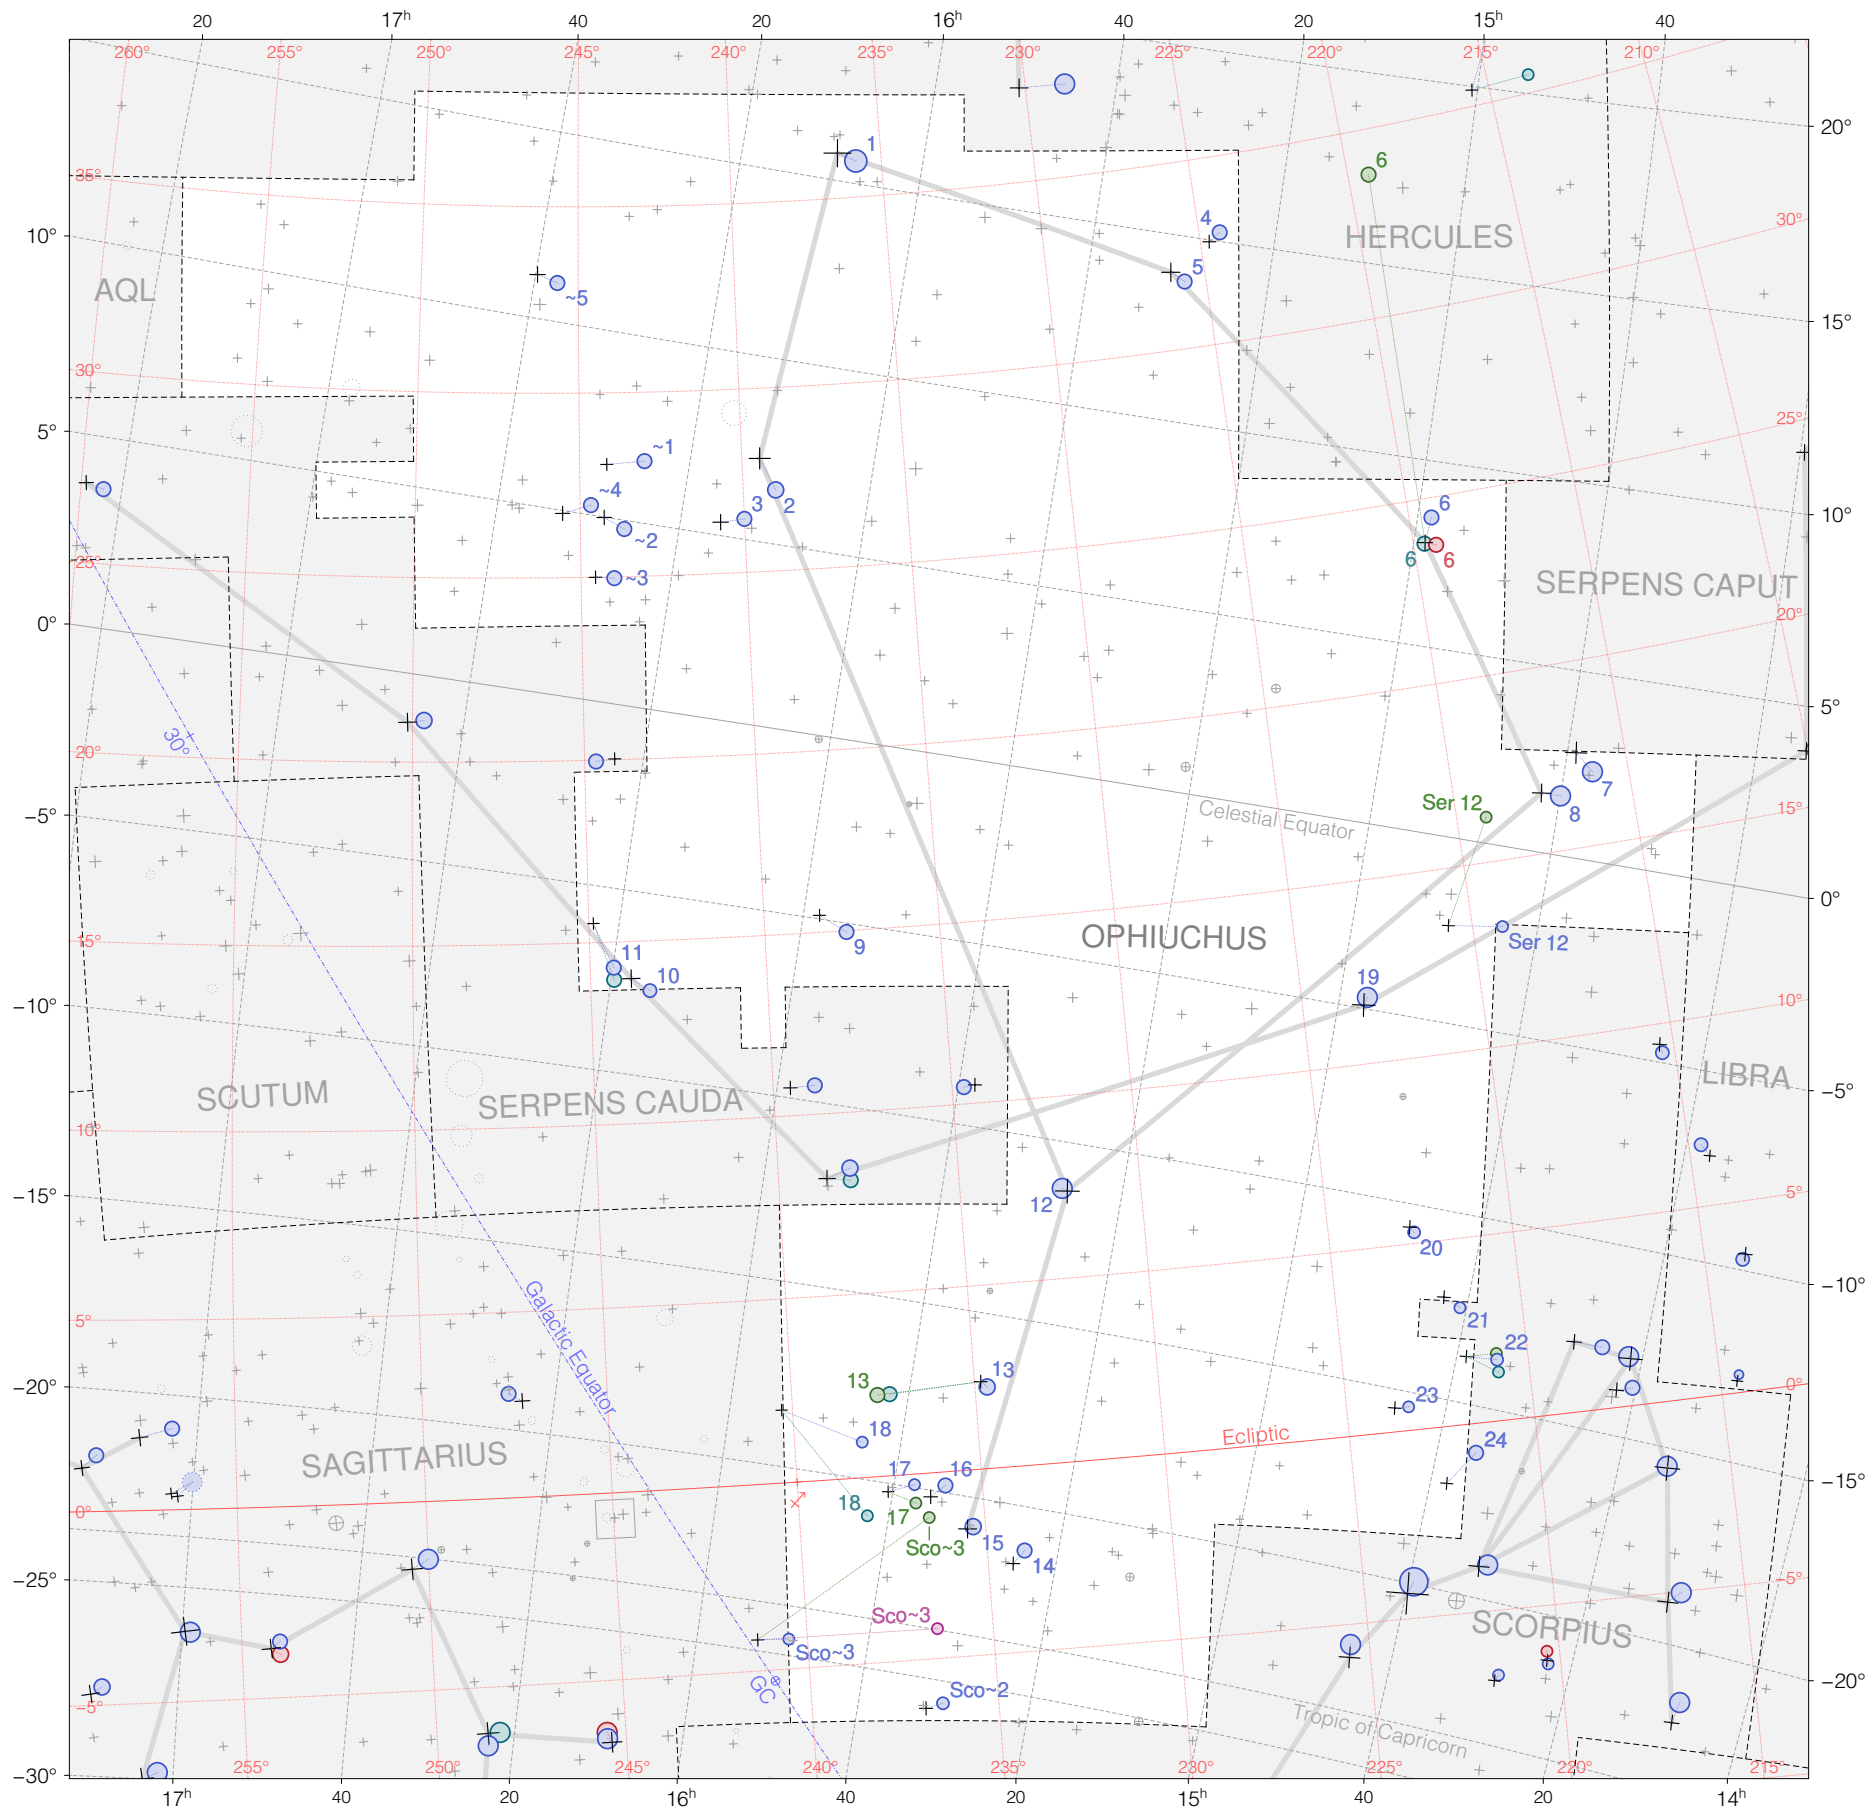

# Ptolemy stars in Ophiuchus

Magnitudes: 1 2 3 4 5 6 7

Versions: T P B M Z

Scale at center: 0° 2° 4°