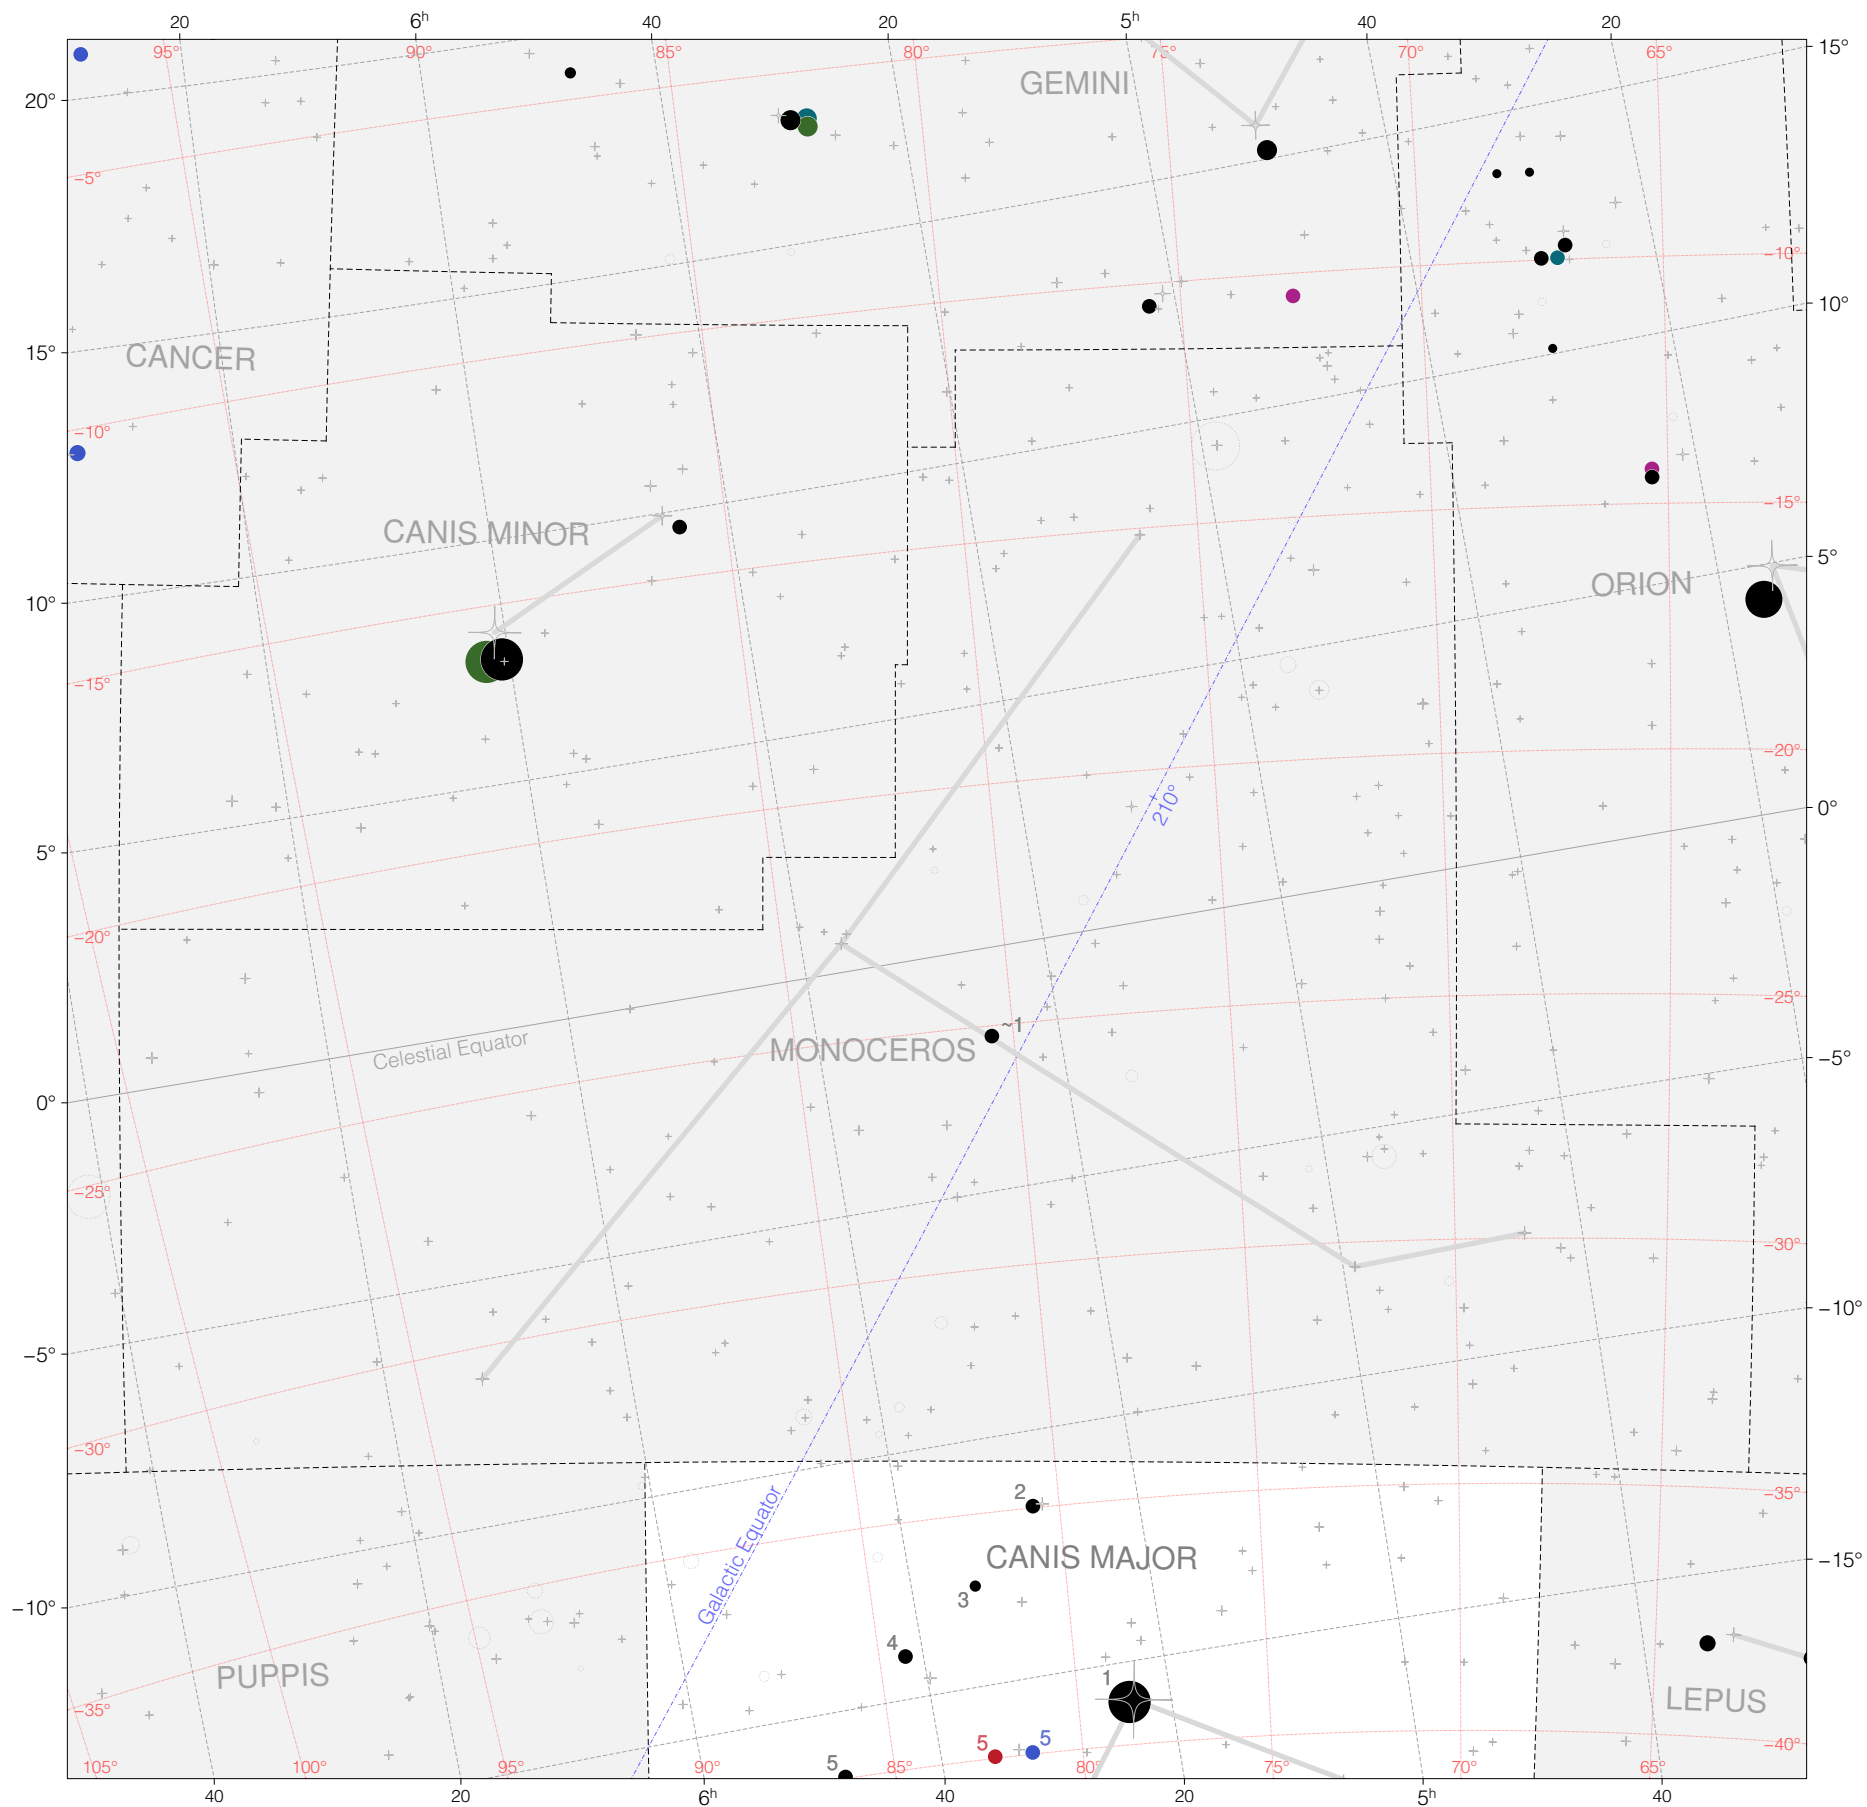

# Ptolemy Stars in Canis Major (overflow)

Magnitudes: 1 2 3 4 5 6 7

Versions: T P M B H Z

Scale at center: 0° 2° 4°