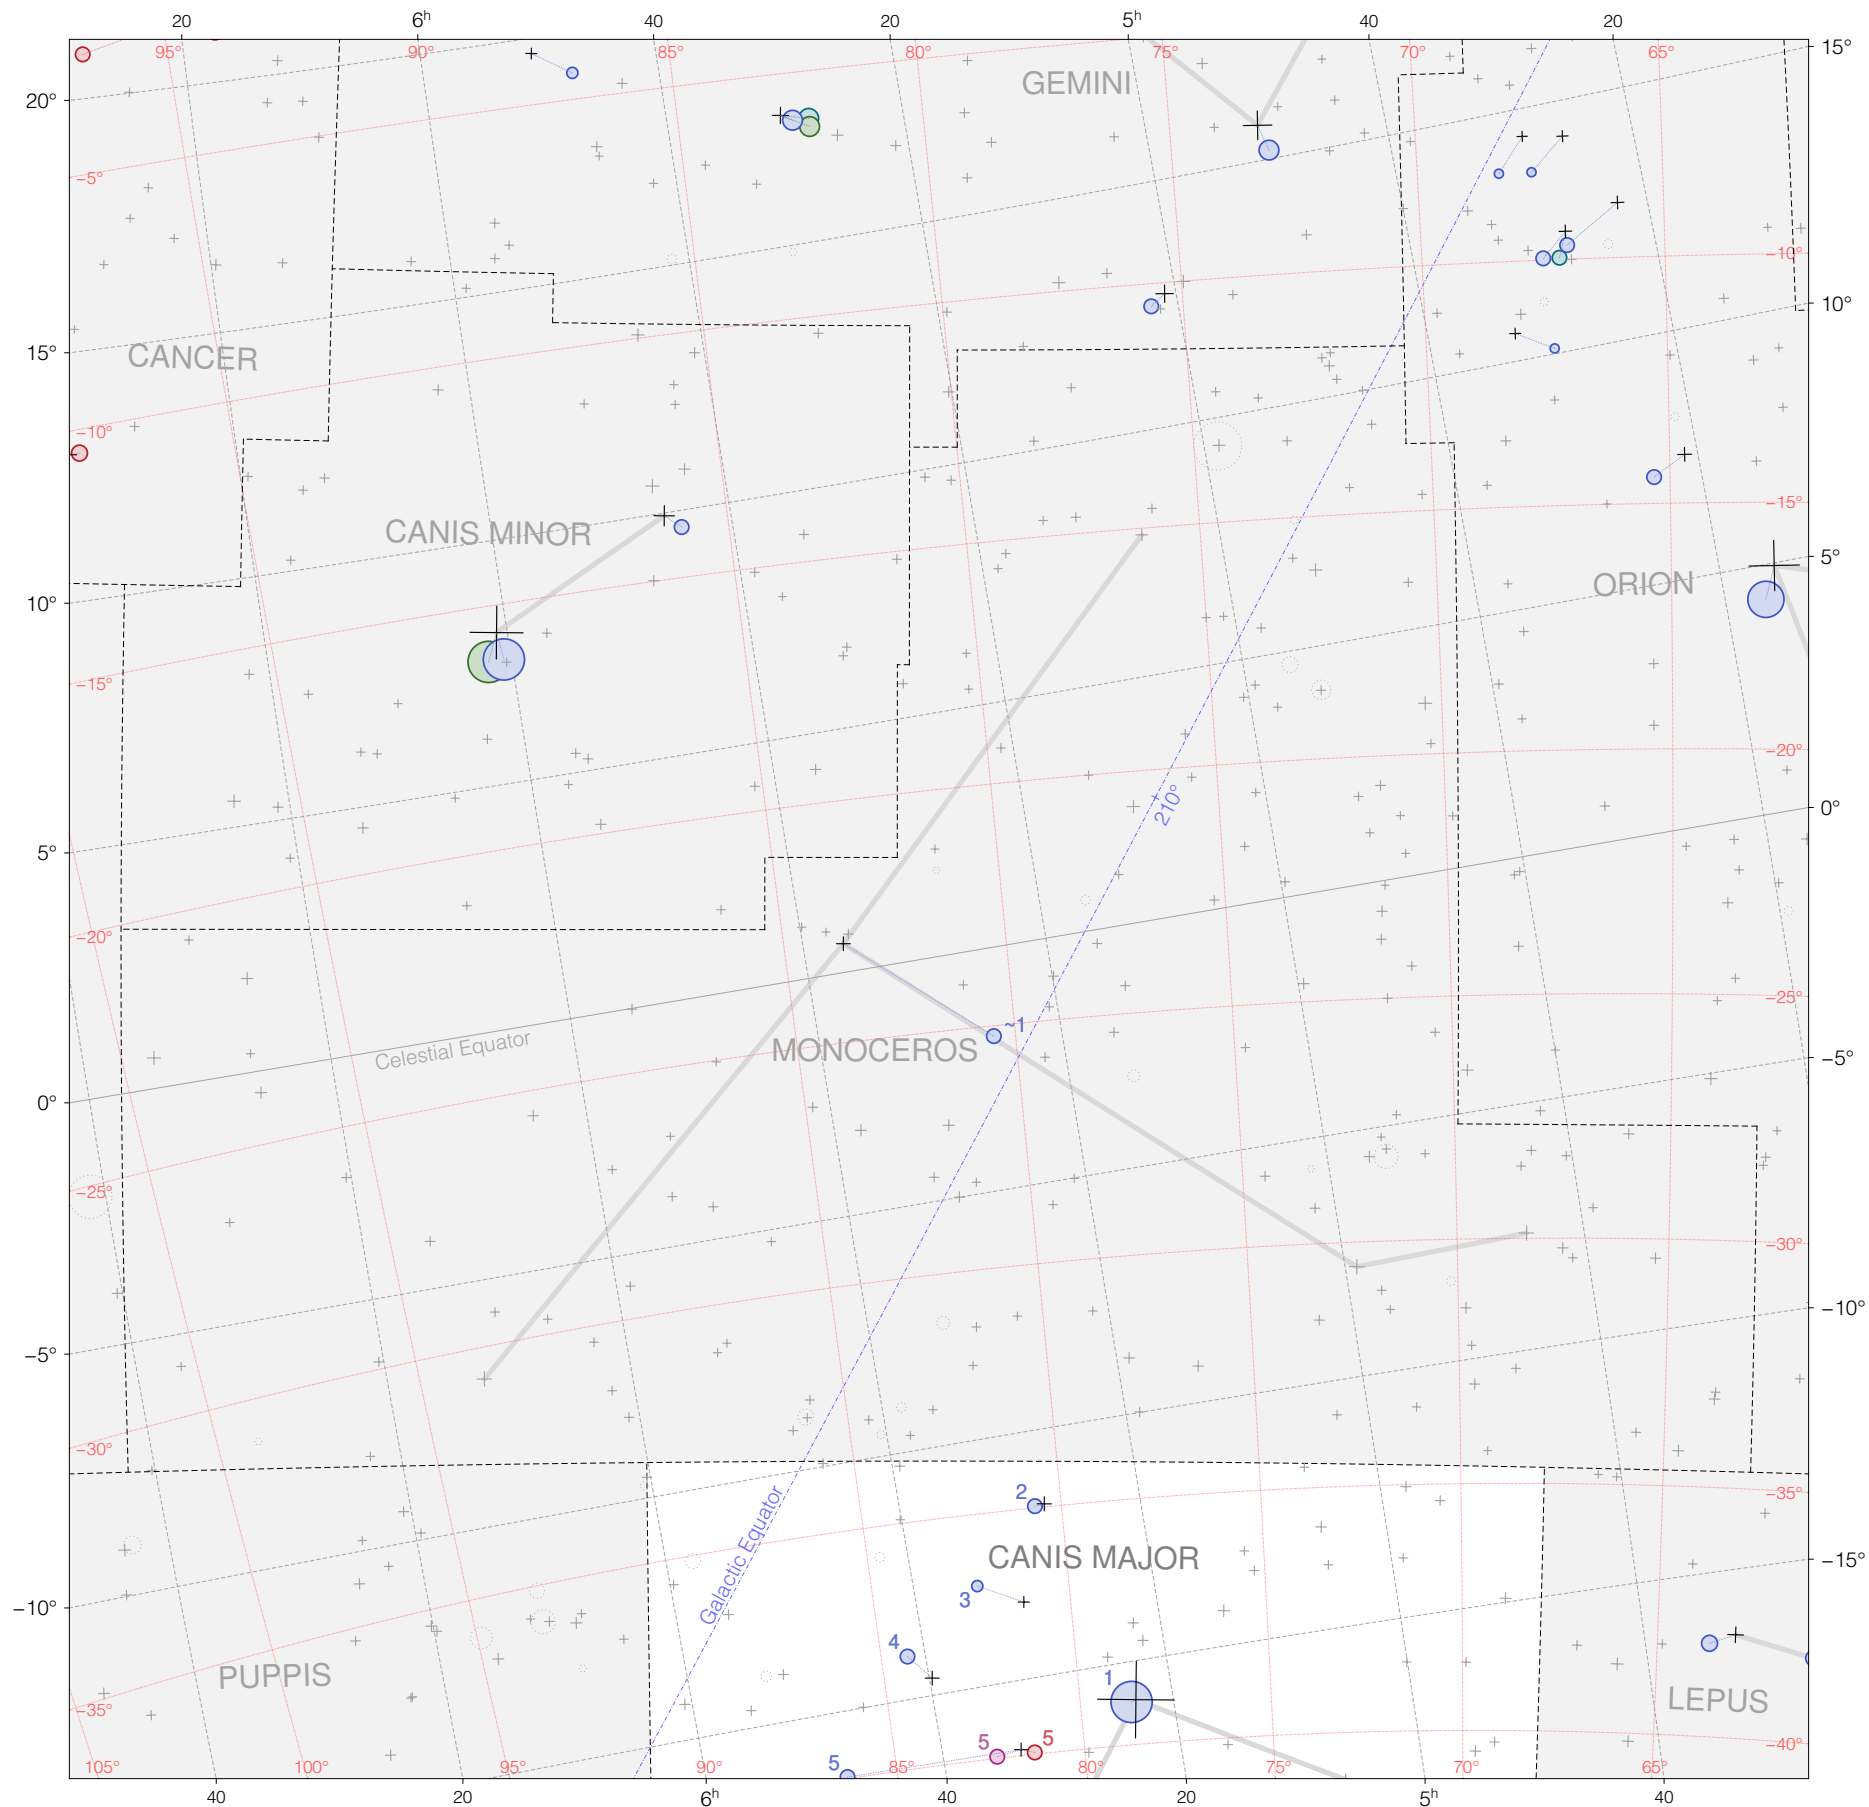

# Ptolemy stars in Canis Major (overflow)

Magnitudes: 1 2 3 4 5 6 7

Versions: T P B M Z

Scale at center: 0° 2° 4°