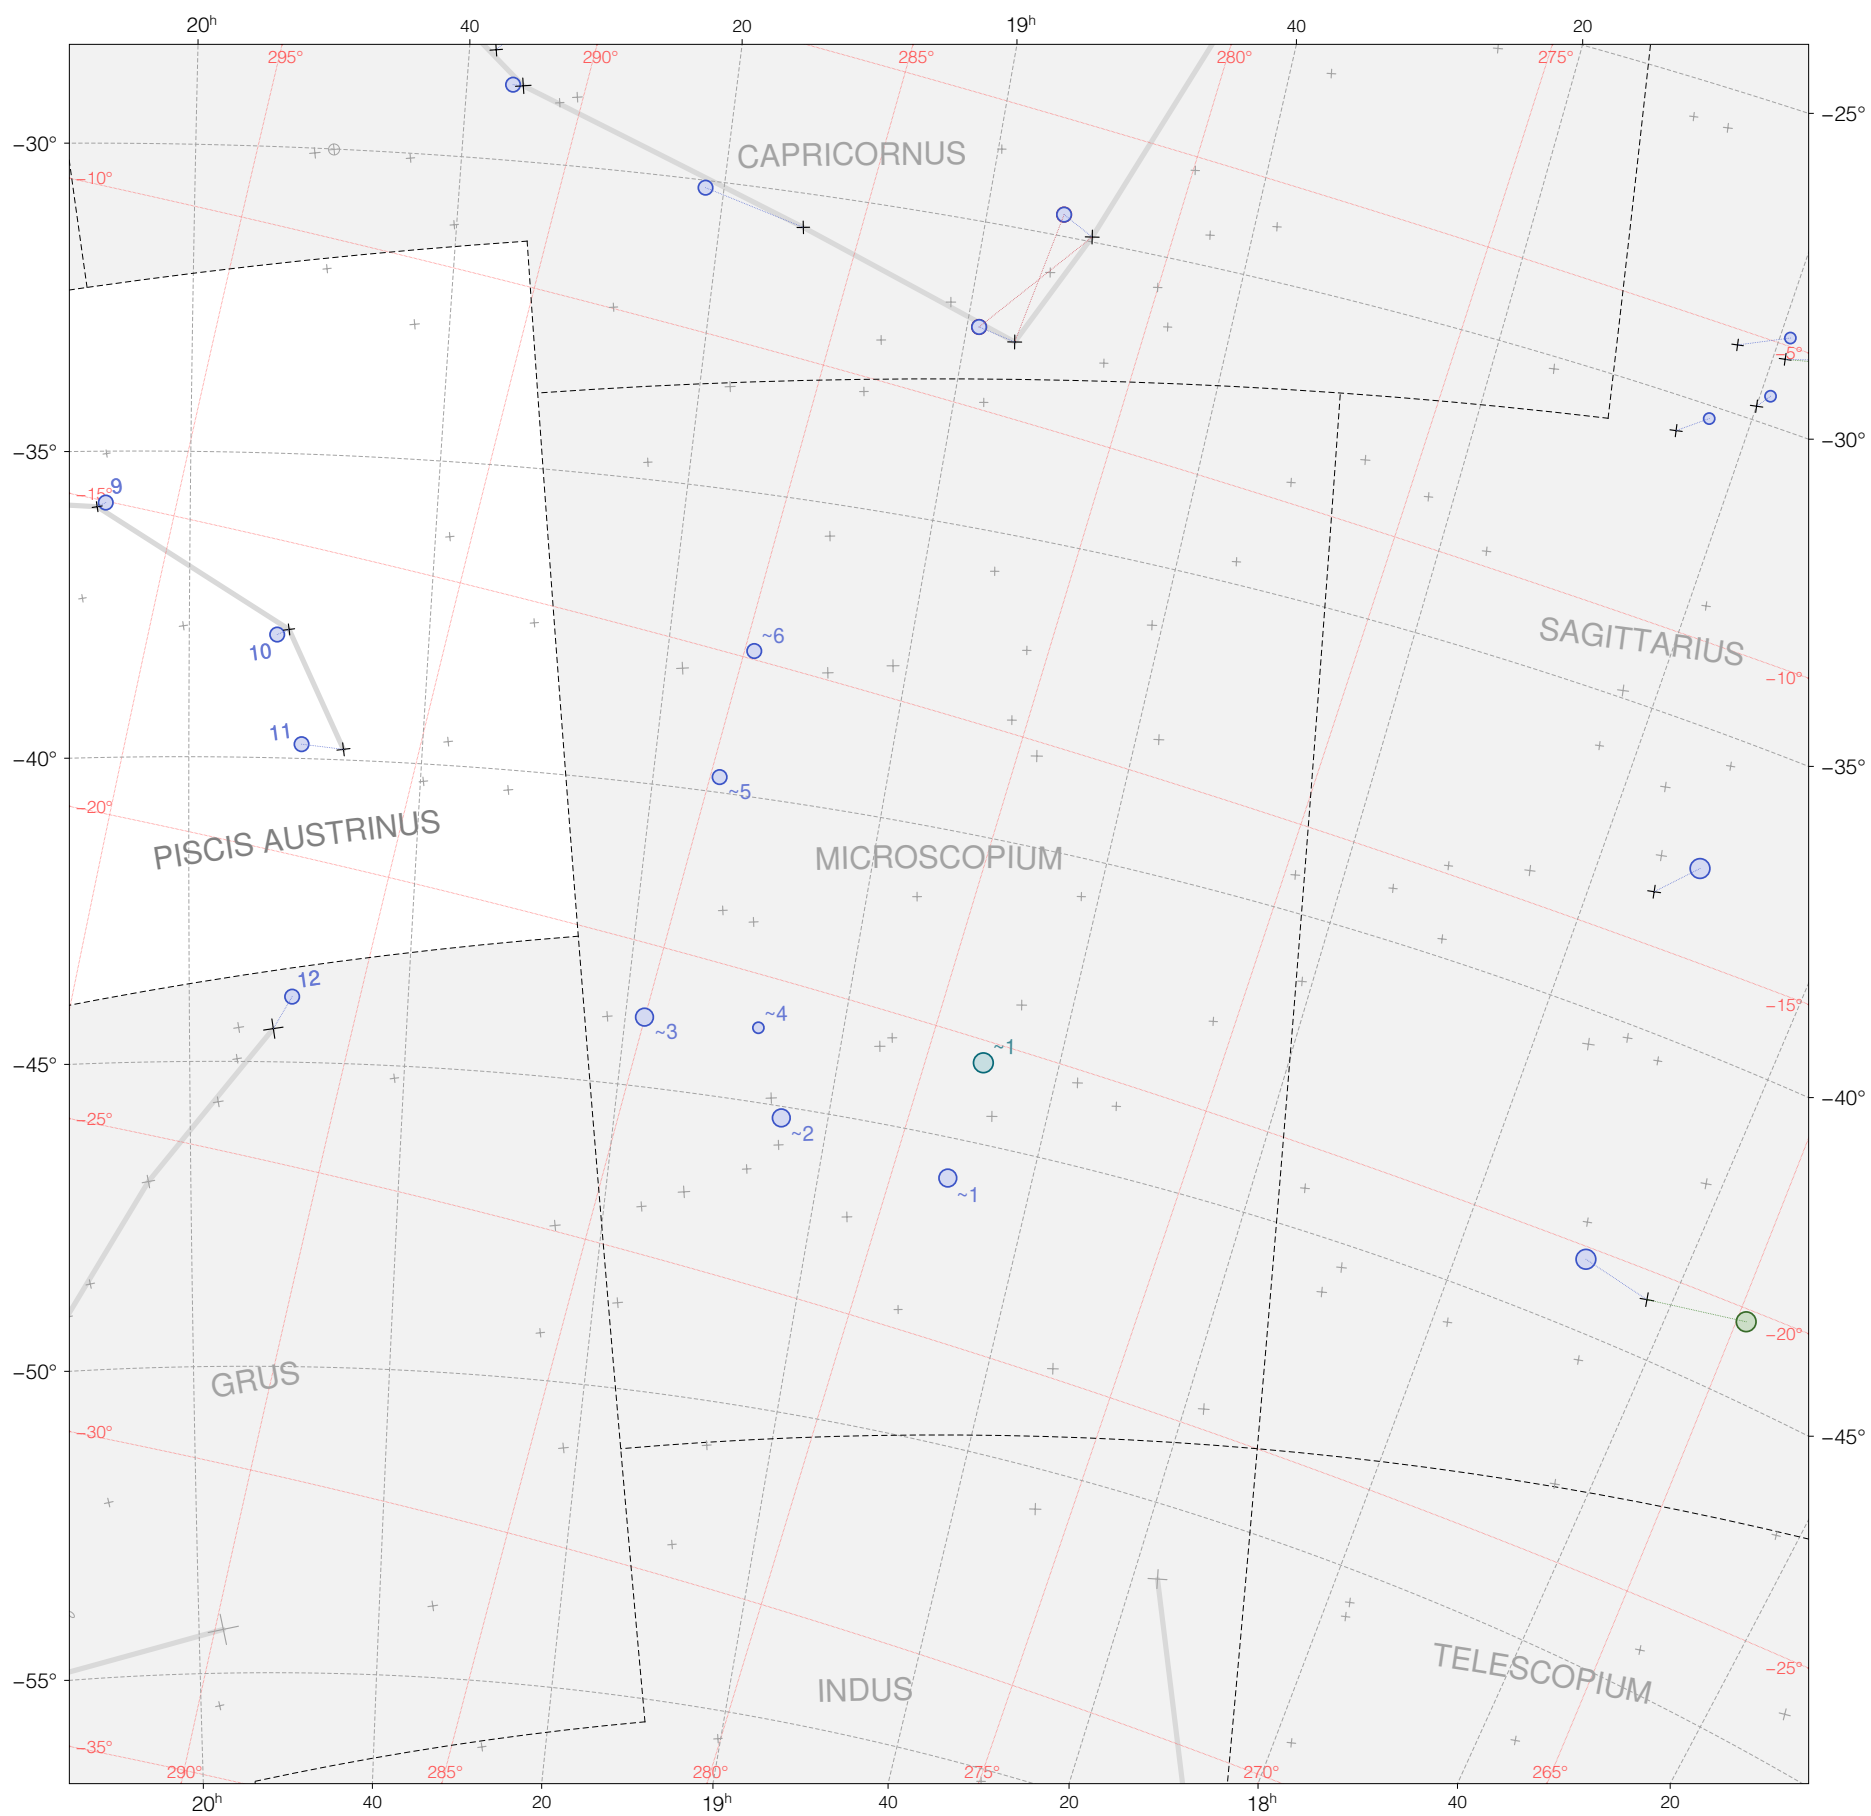

Ptolemy stars in Piscis Austrinus (overflow)

Magnitudes: 1 2 3 4 5 6 7

Versions: T P B M Z

Scale at center: 0° 2° 4°