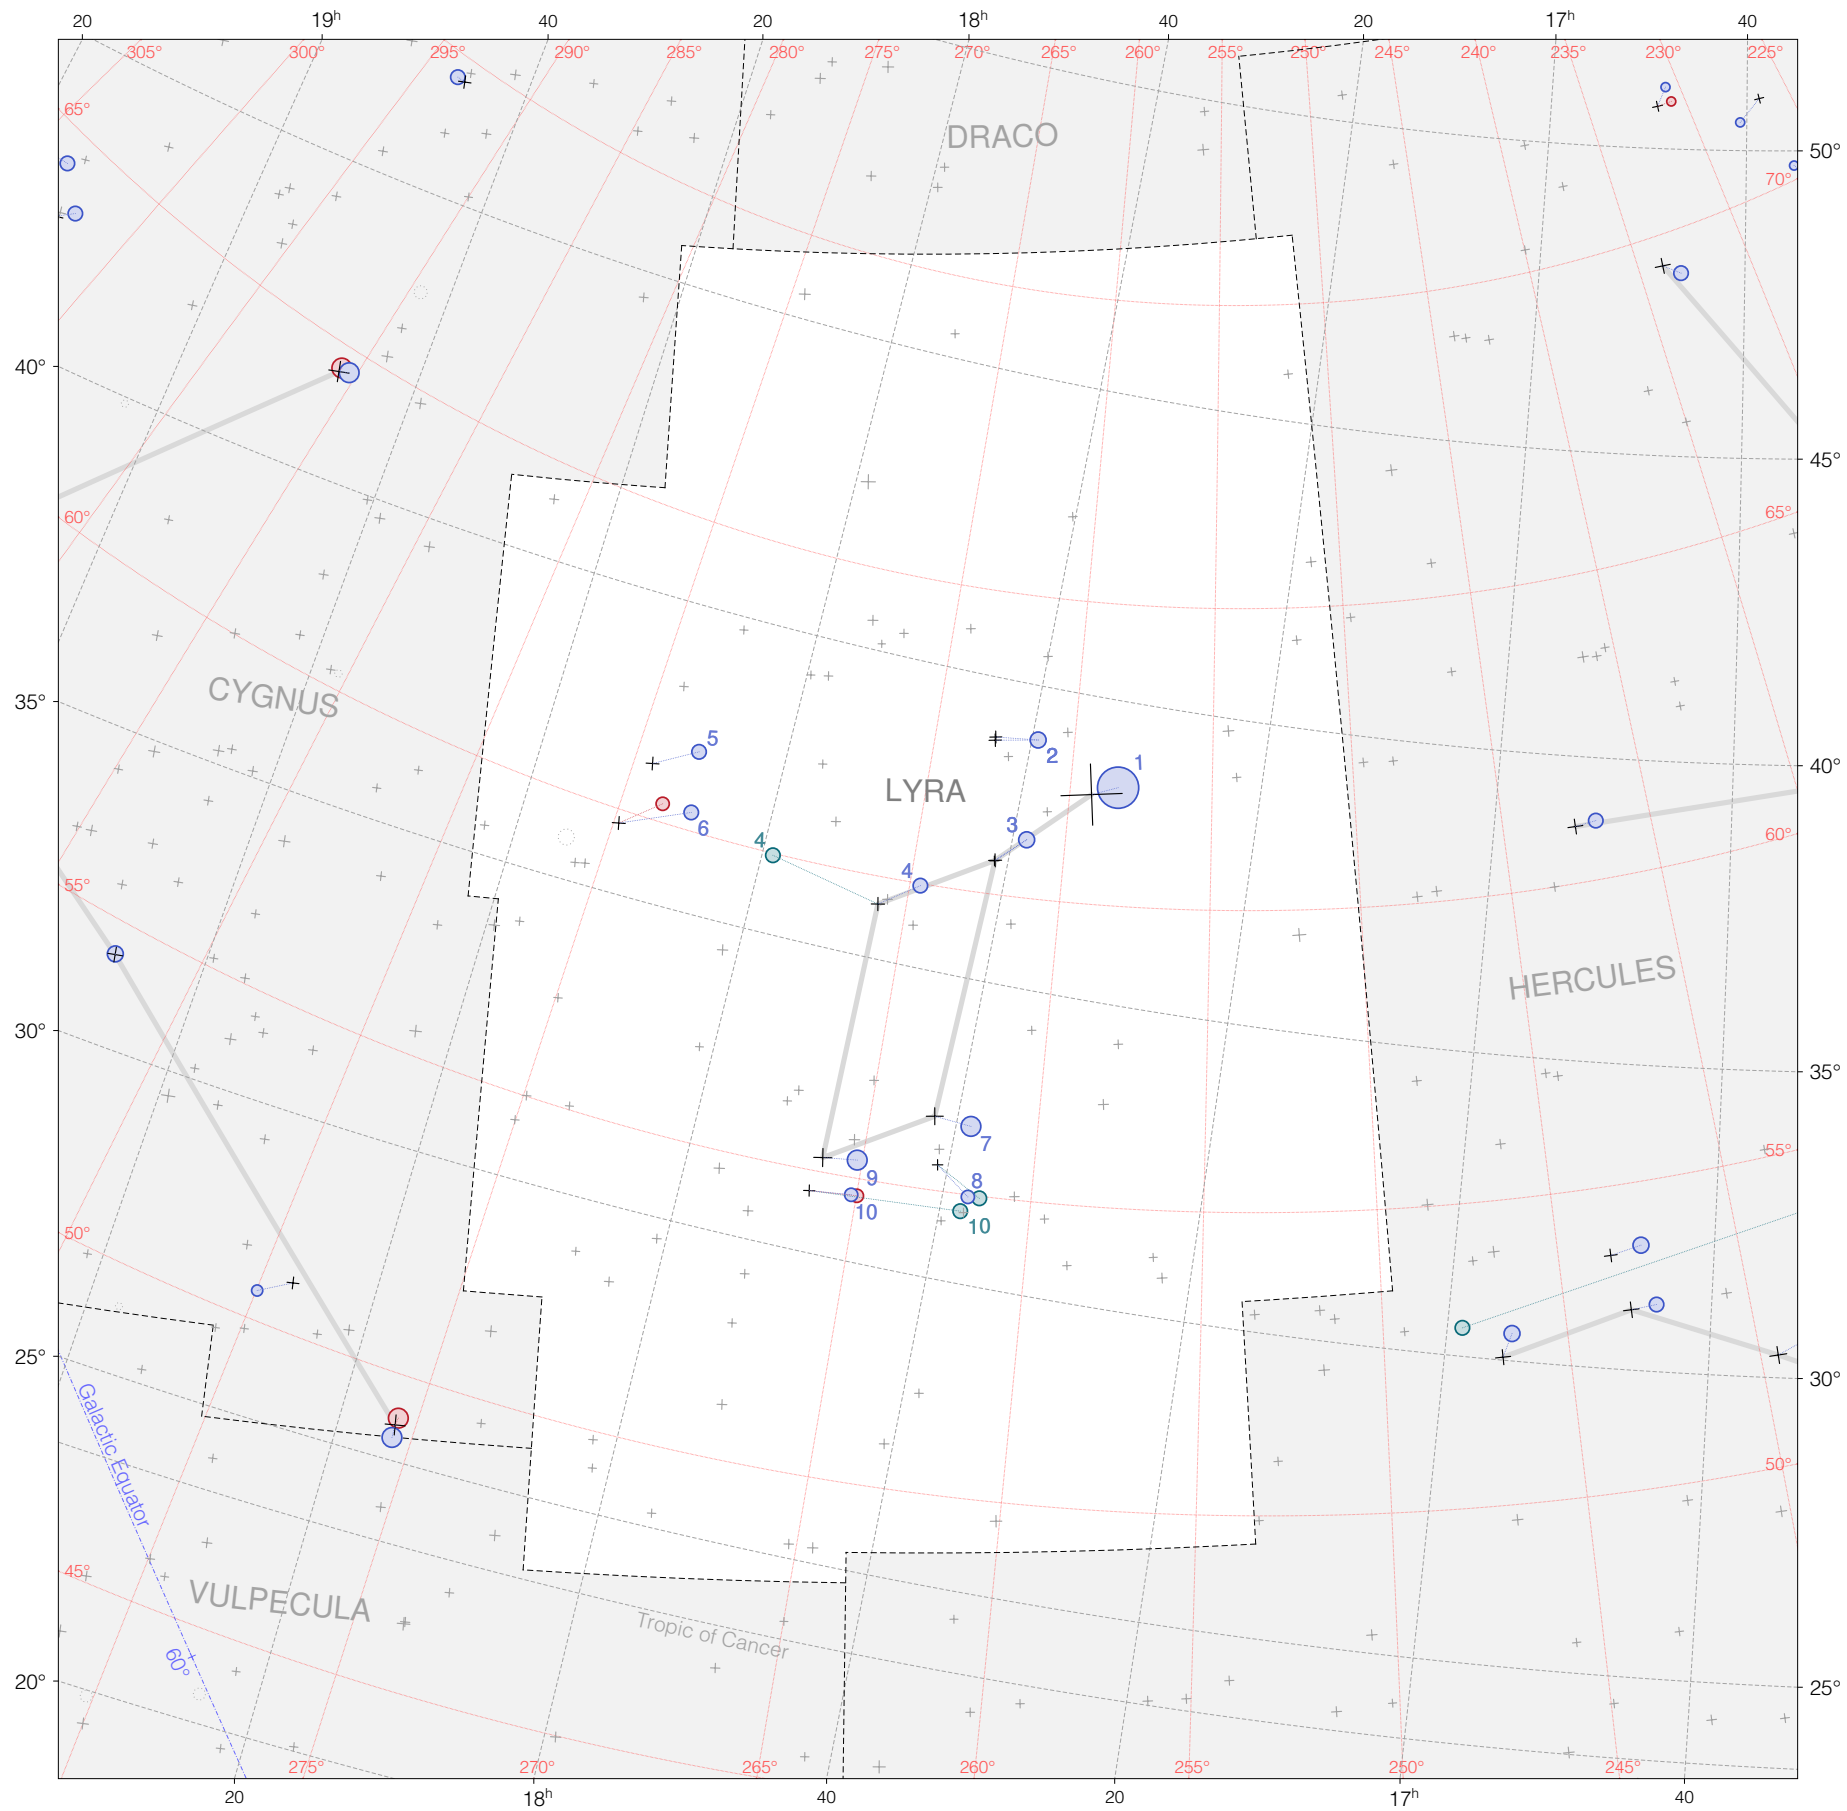

Ptolemy stars in Lyra

Magnitudes: 1 2 3 4 5 6 7

Versions: T P B M Z

Scale at center: 0° 2° 4°