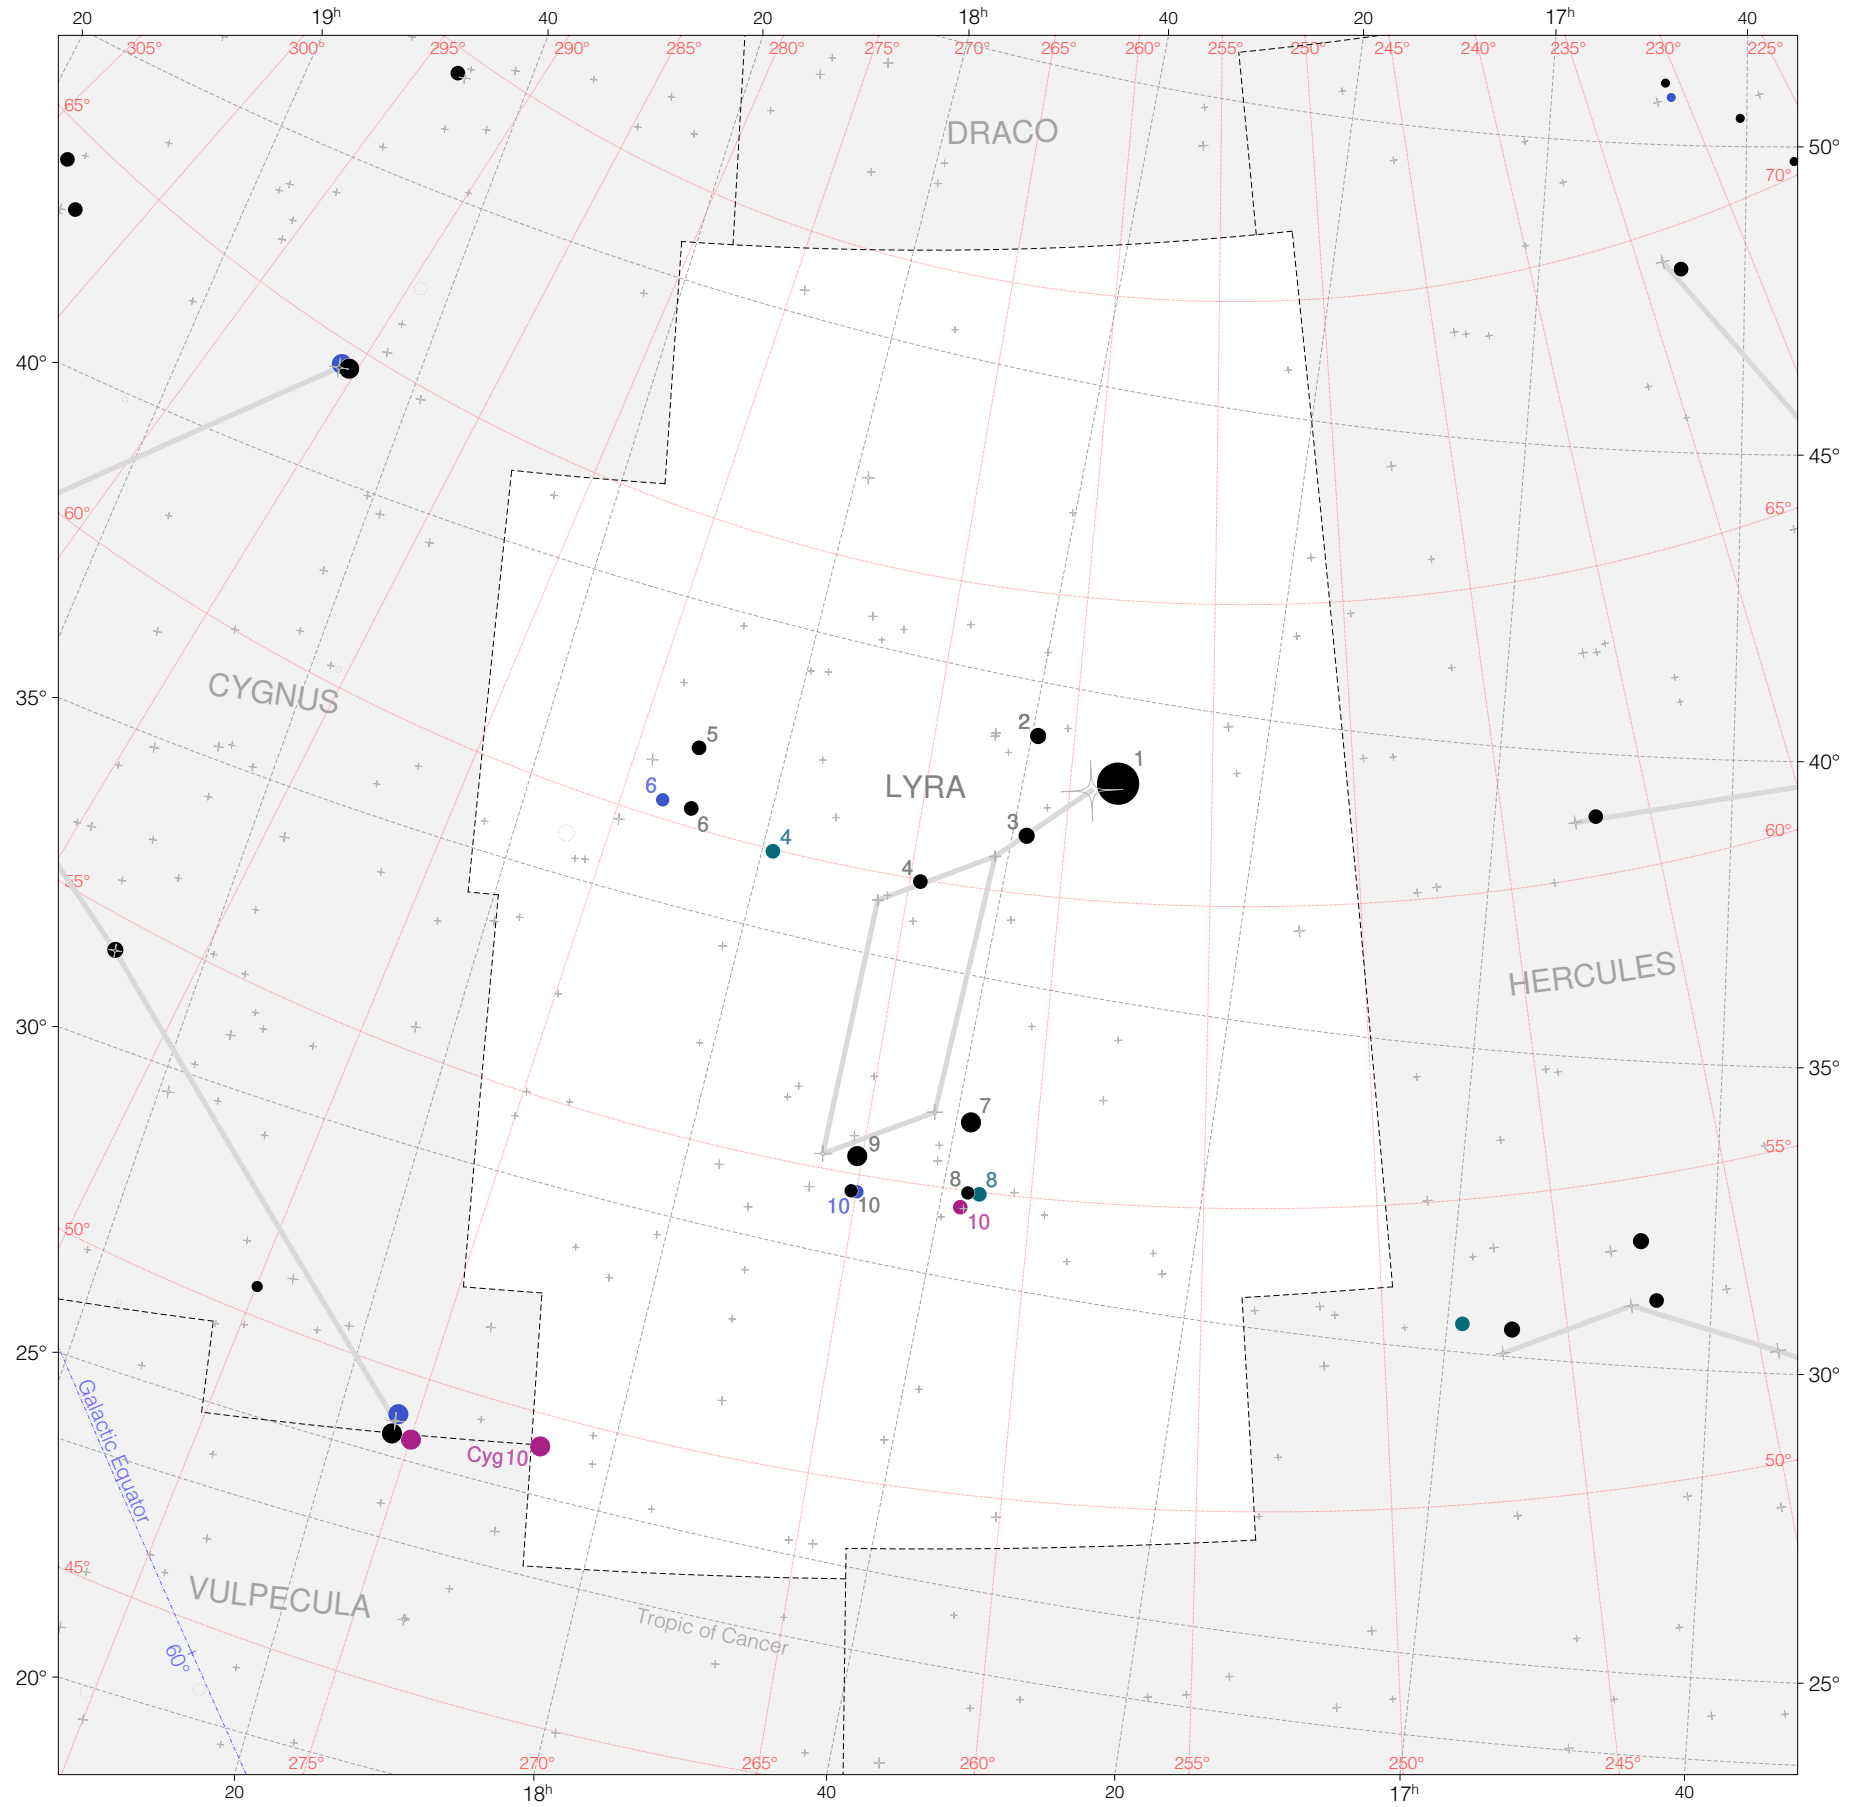

Ptolemy Stars in Lyra

Magnitudes: 1 2 3 4 5 6 7

Versions: T P M B H Z

Scale at center: 0° 2° 4°