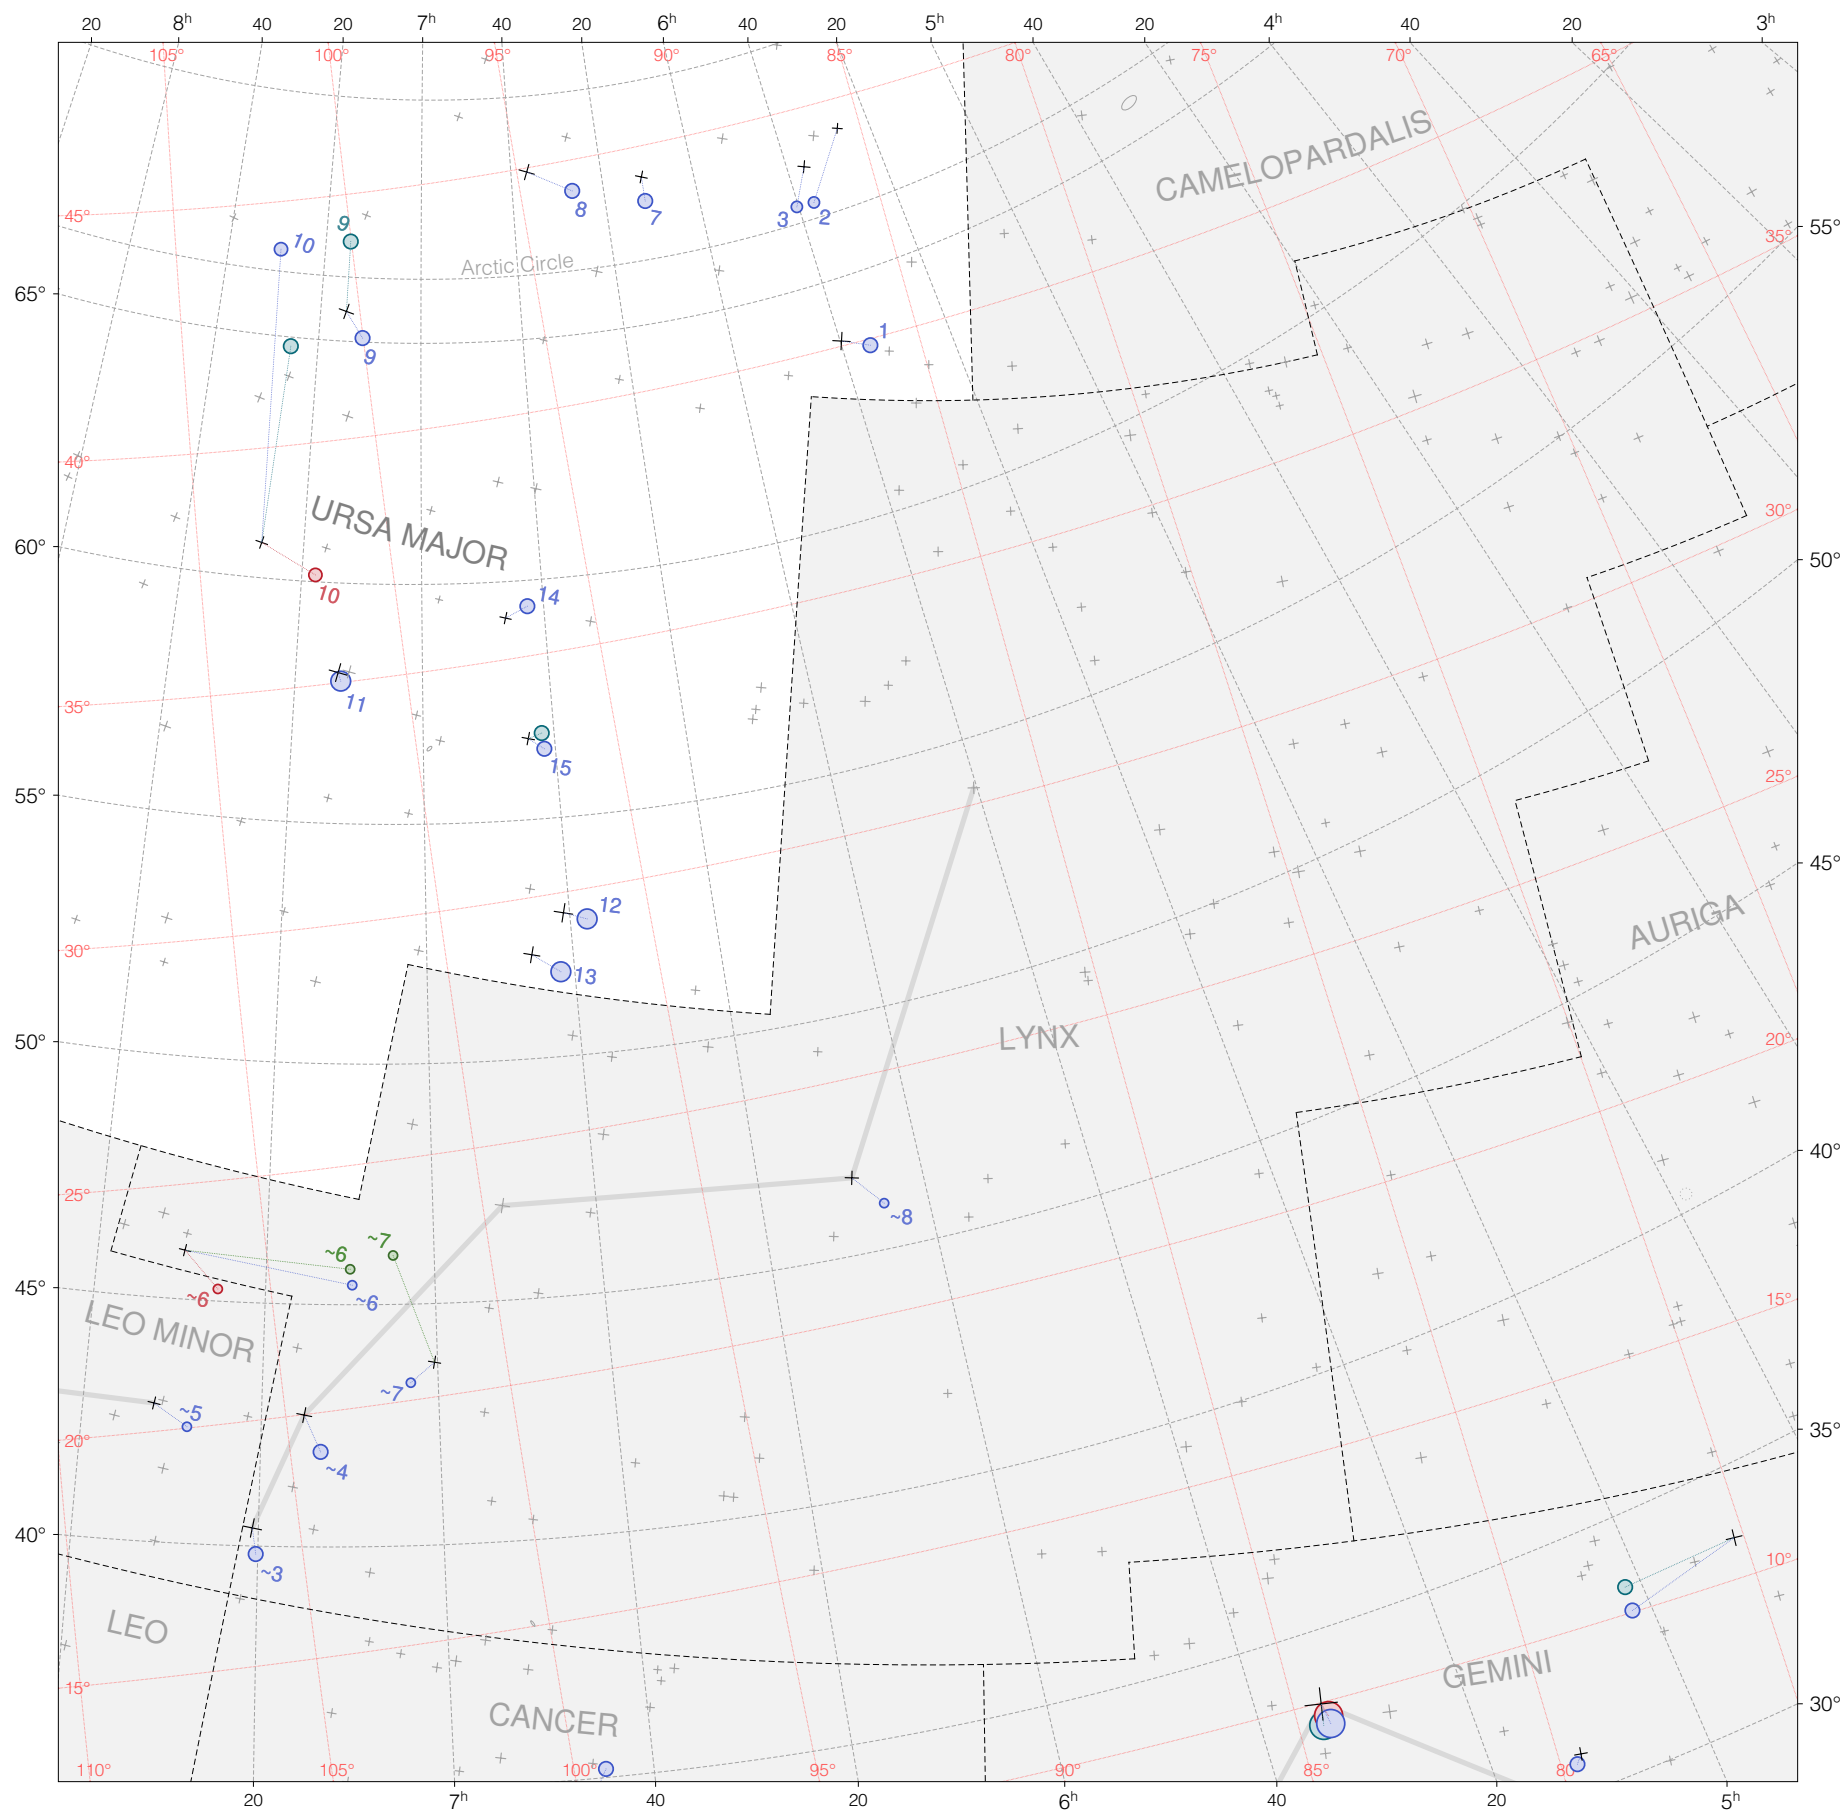

Ptolemy stars in Ursa Major (overflow)

Magnitudes: 1 2 3 4 5 6 7

Versions: T P B M Z

Scale at center: 0° 2° 4°