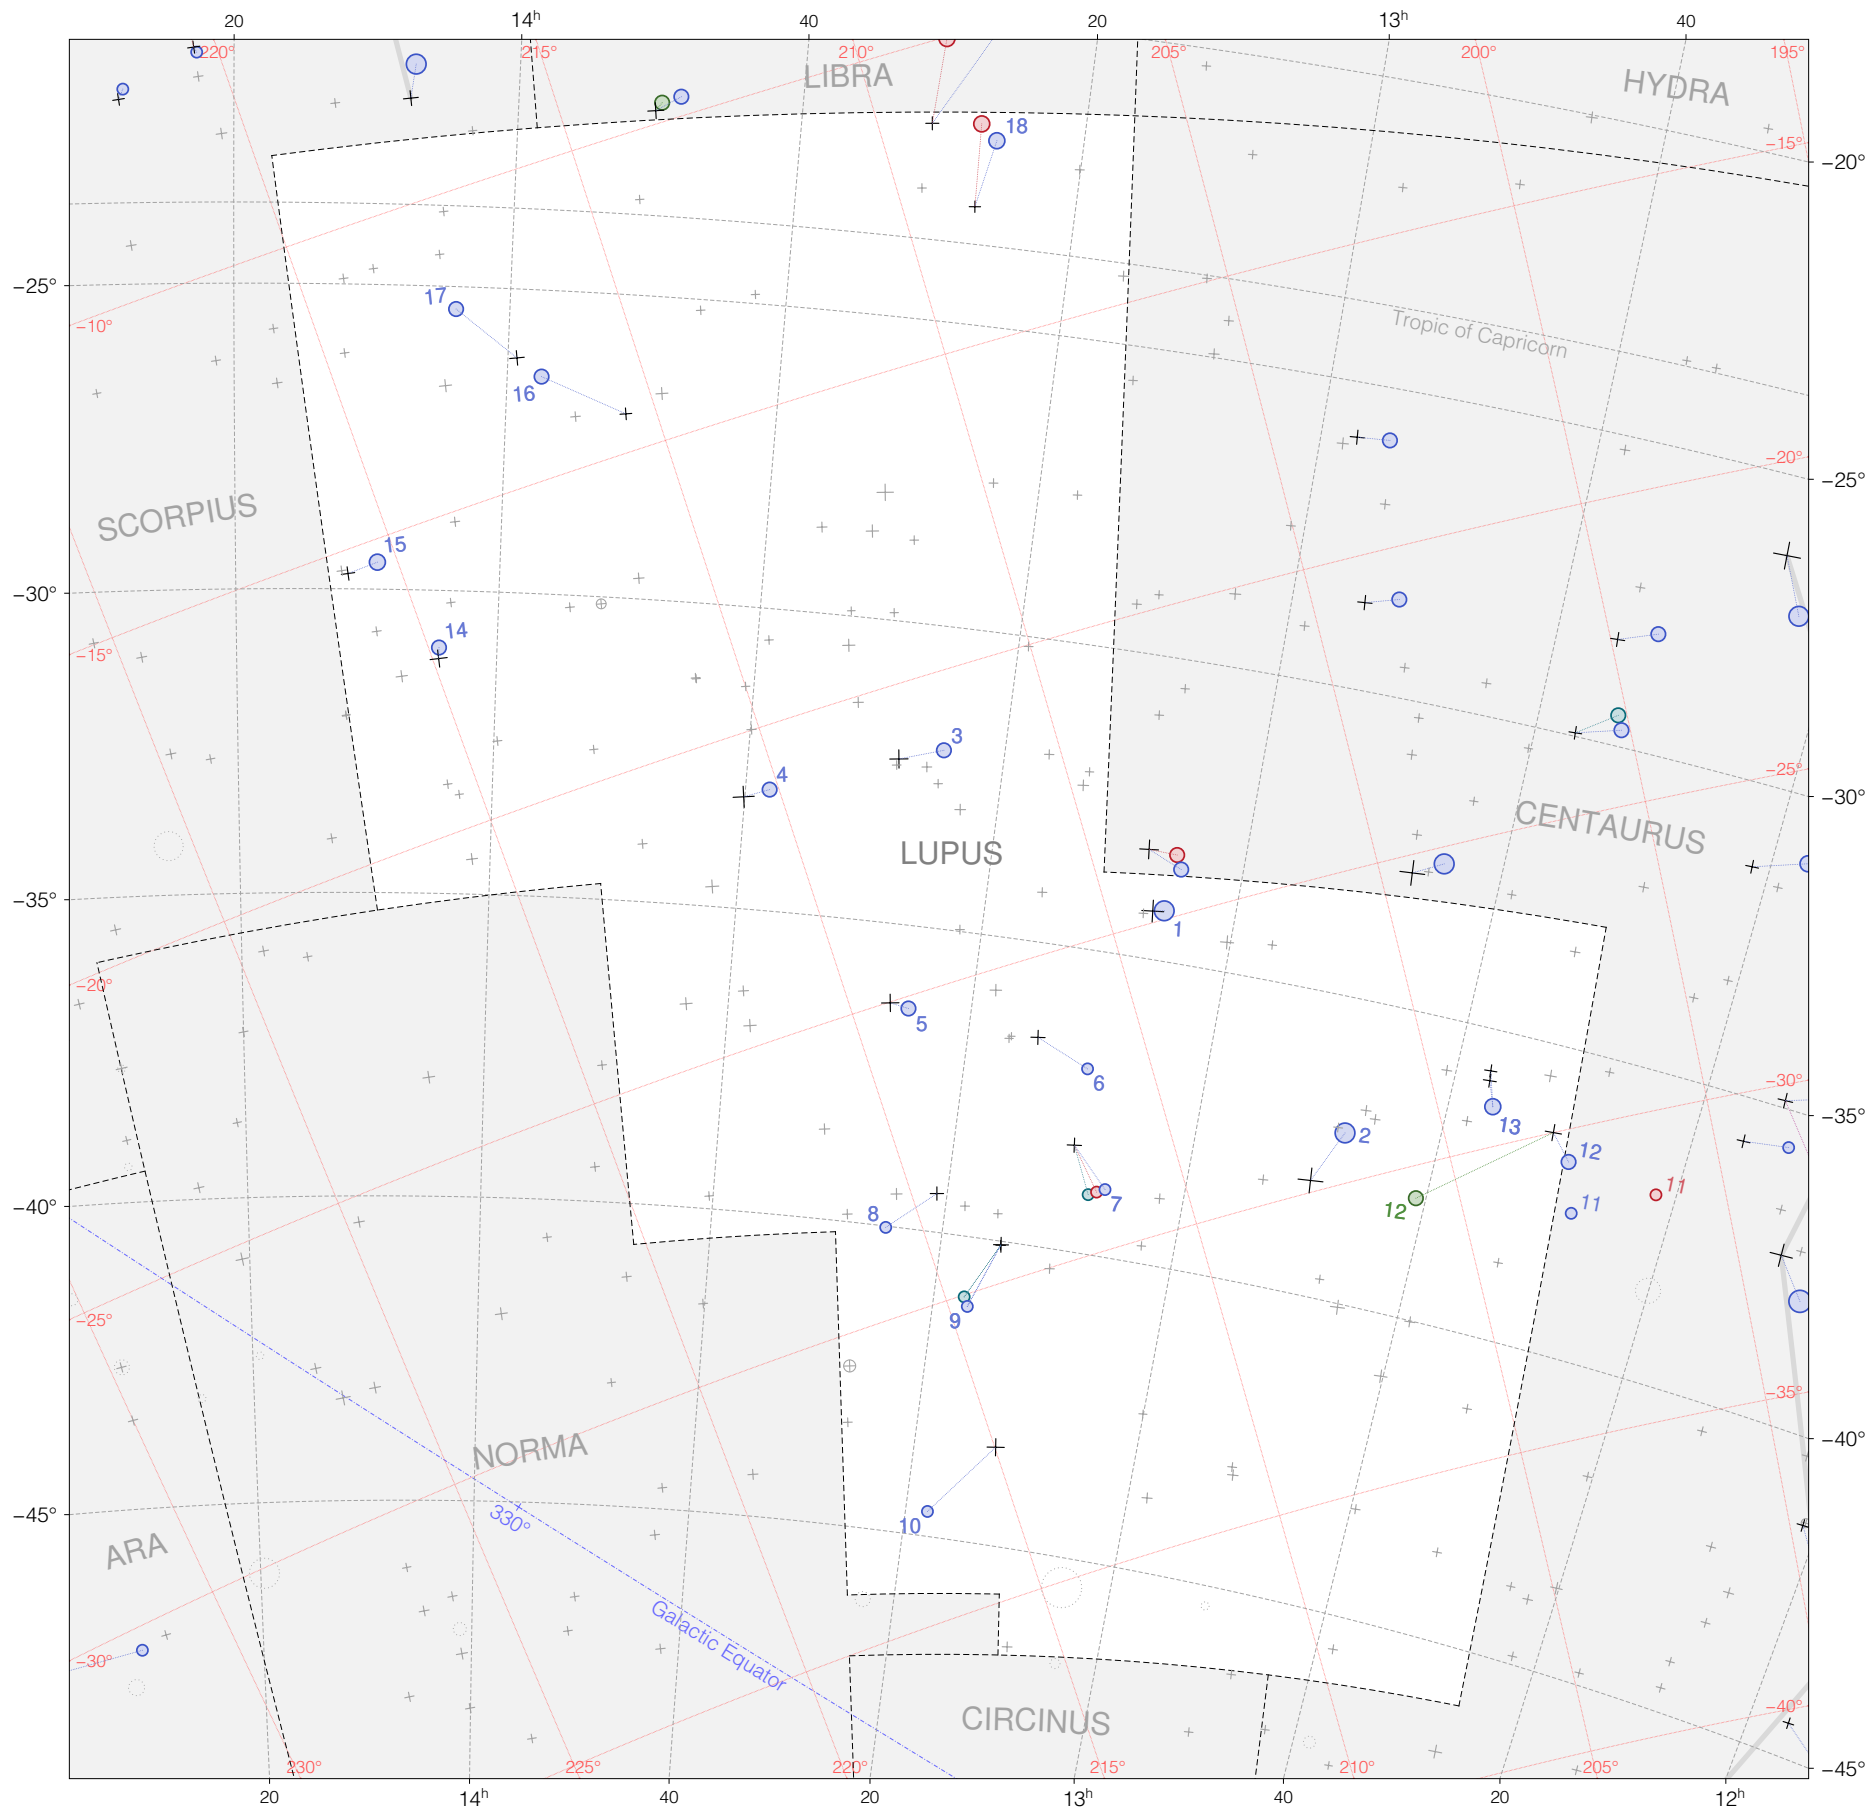

Ptolemy stars in Lupus

Magnitudes:  1 2 3 4 5 6 7

Versions:  T P B M Z

Scale at center:  0° 2° 4°