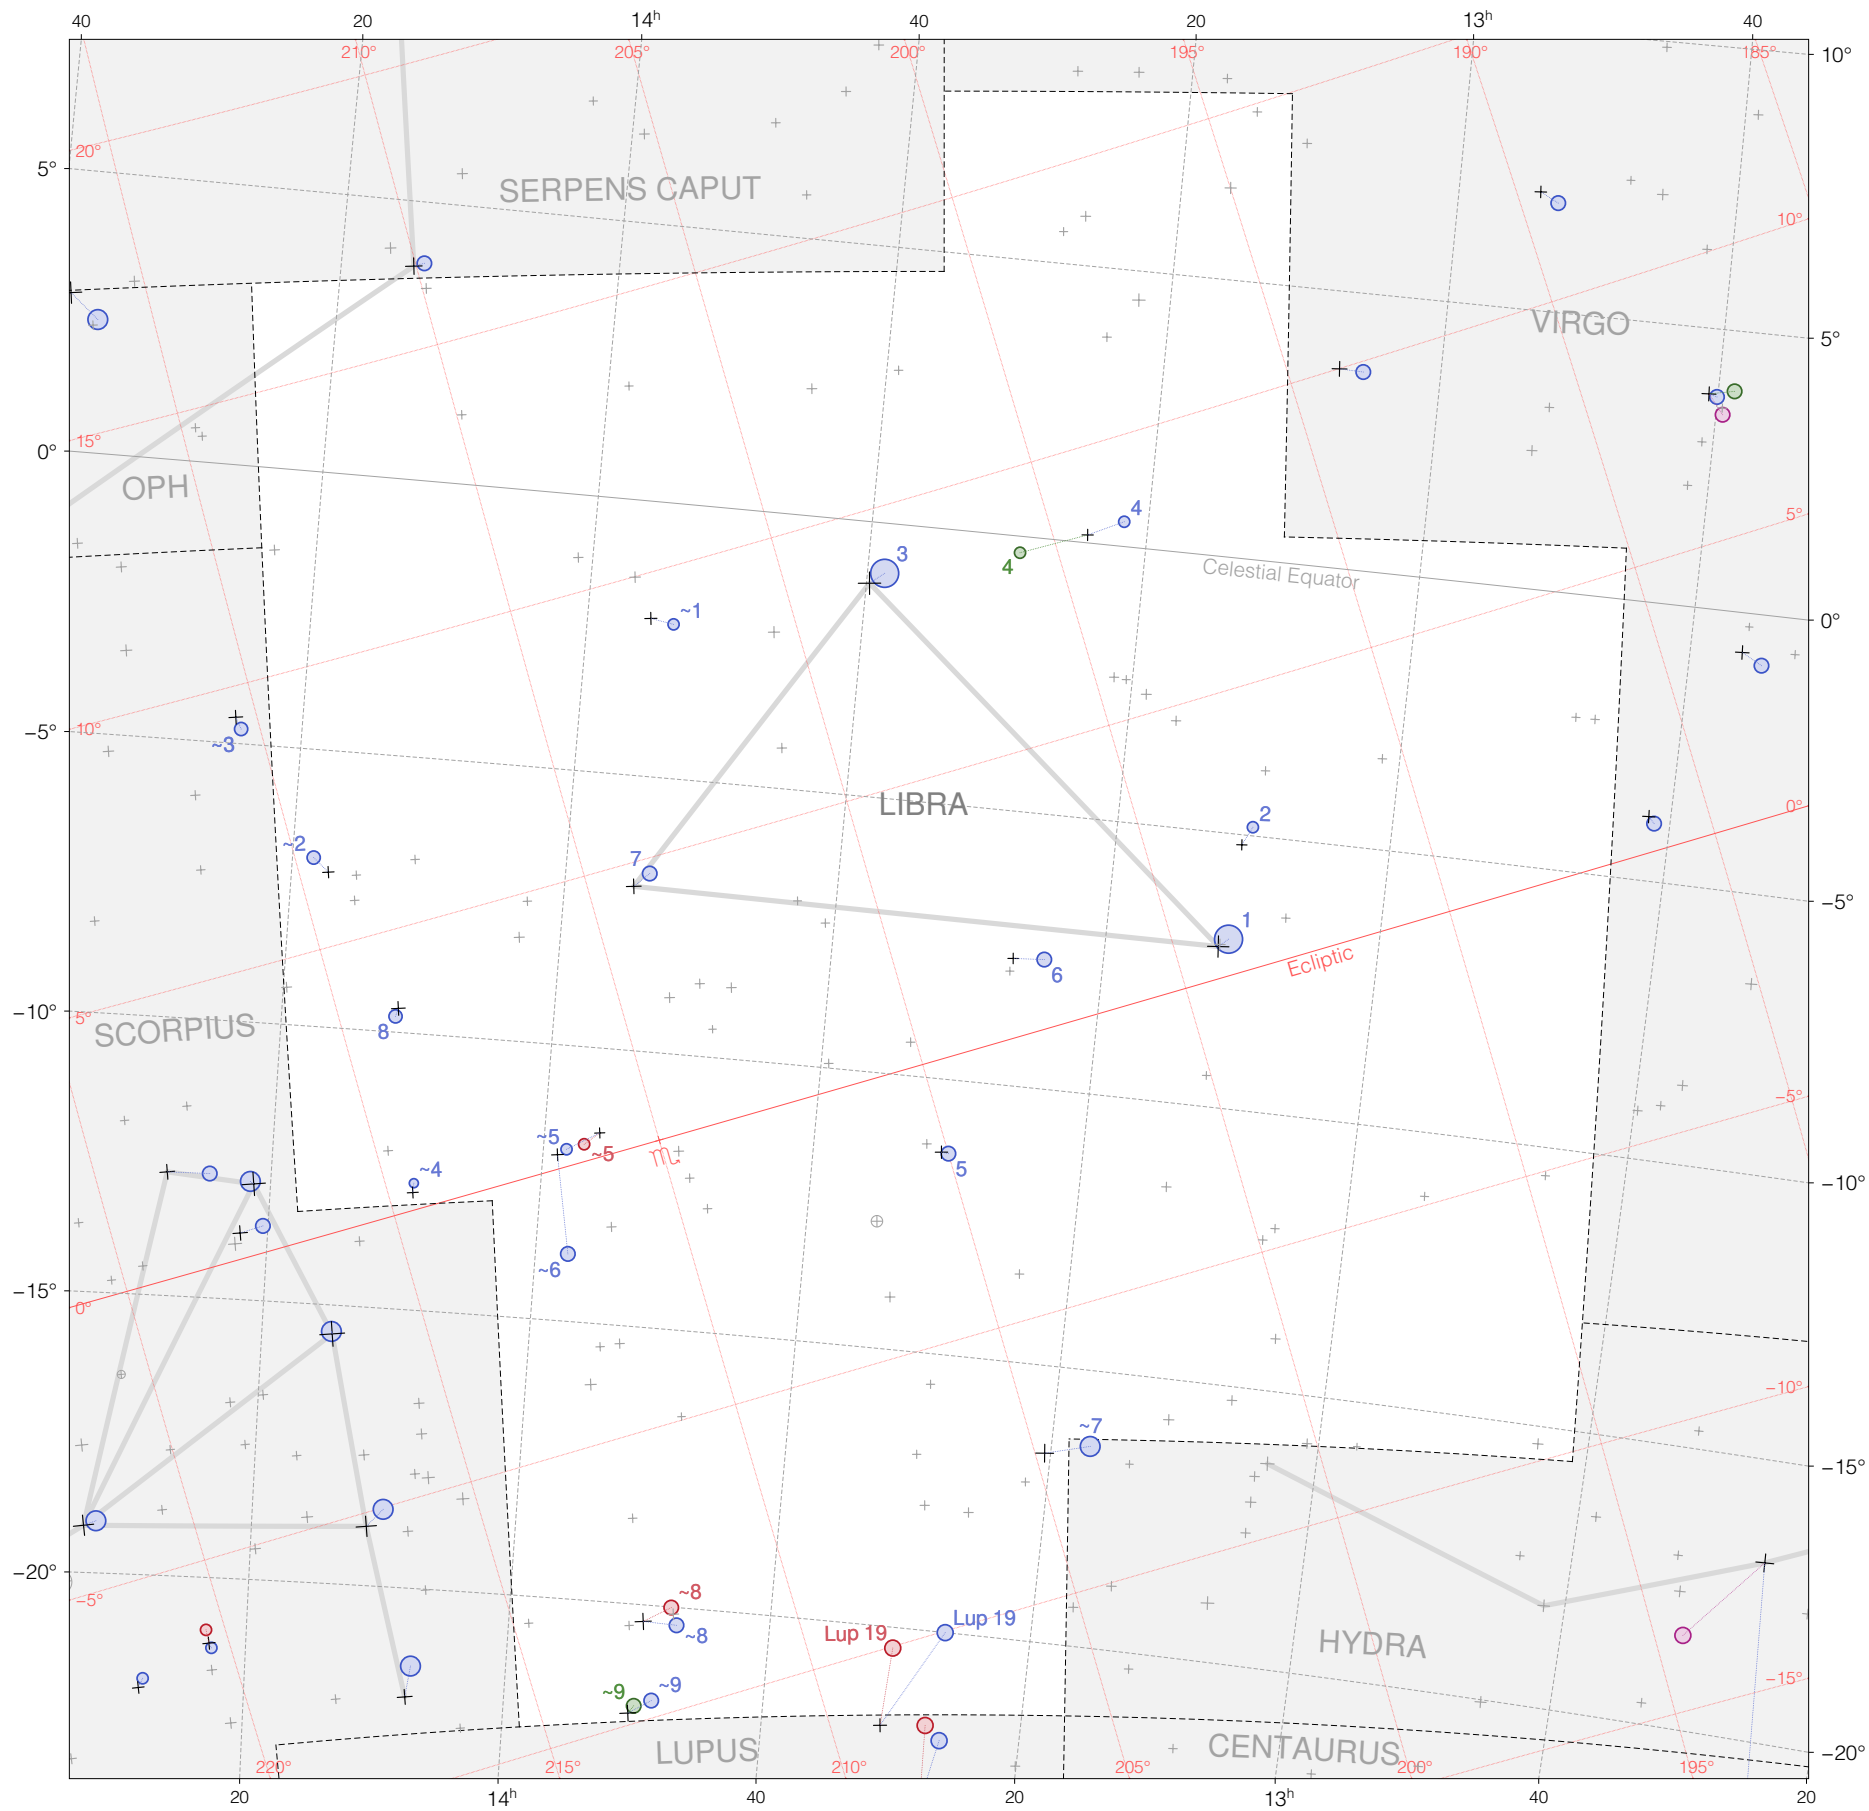

Ptolemy stars in Libra

Magnitudes: 1 2 3 4 5 6 7

Versions: T P B M Z

Scale at center: 0° 2° 4°