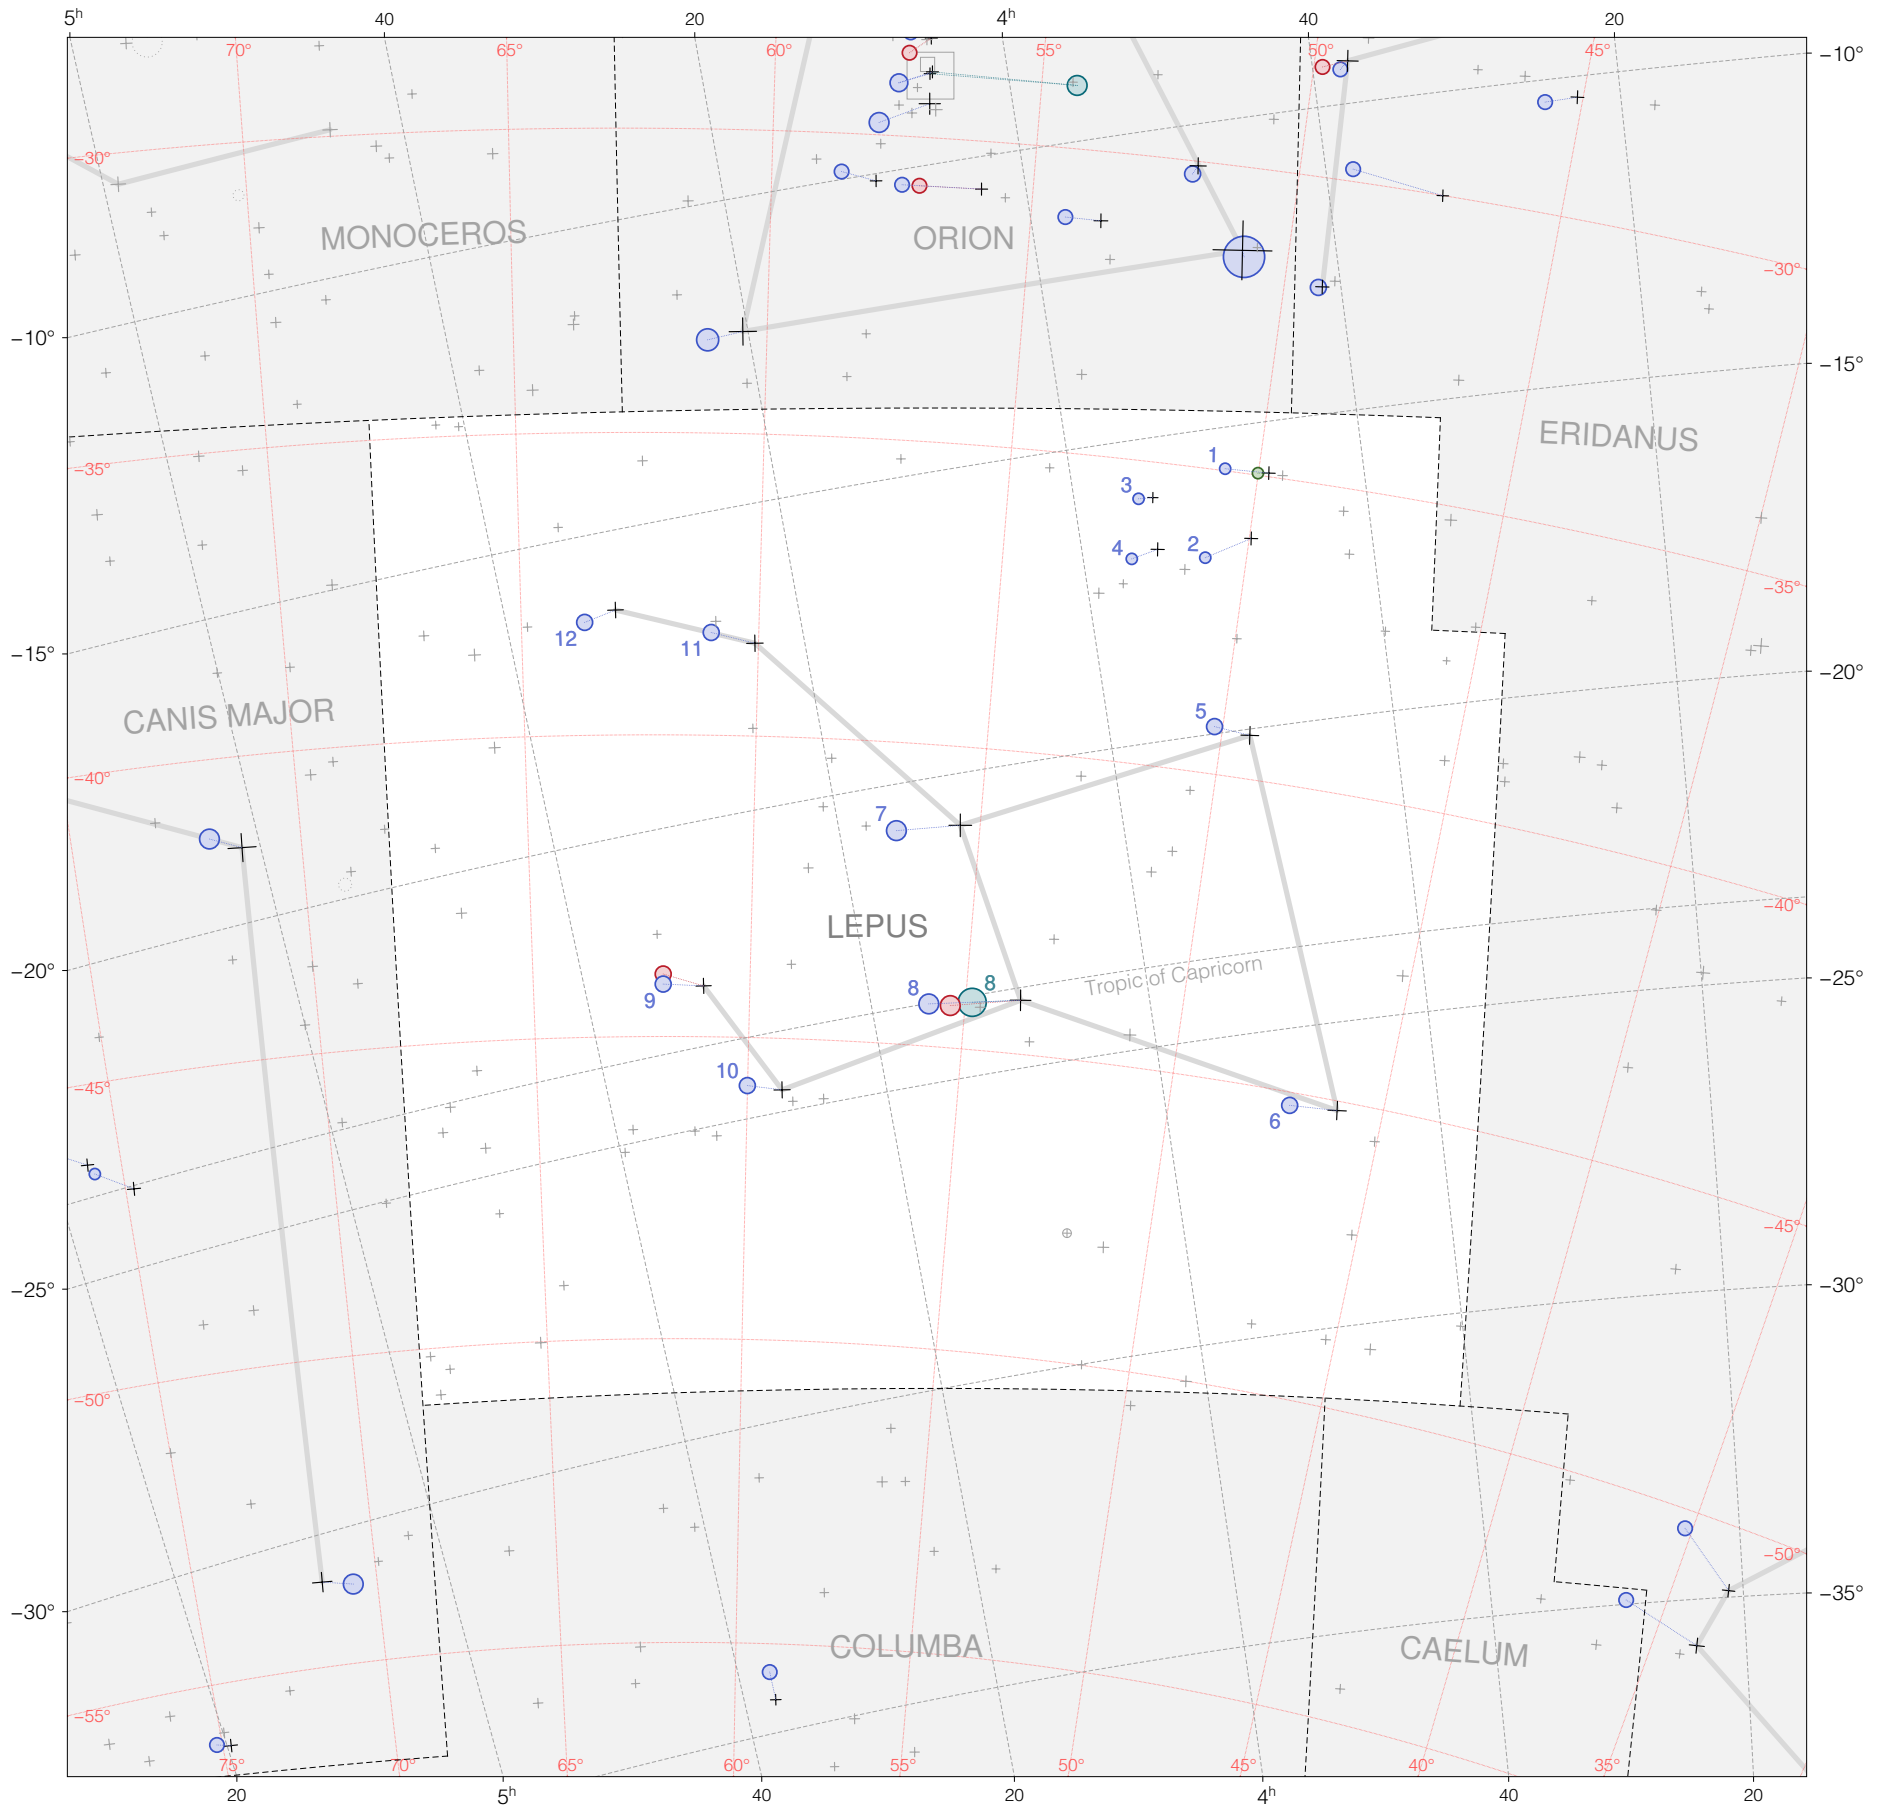

# Ptolemy stars in Lepus

Magnitudes: 1 2 3 4 5 6 7

Versions: T P B M Z

Scale at center: 0° 2° 4°