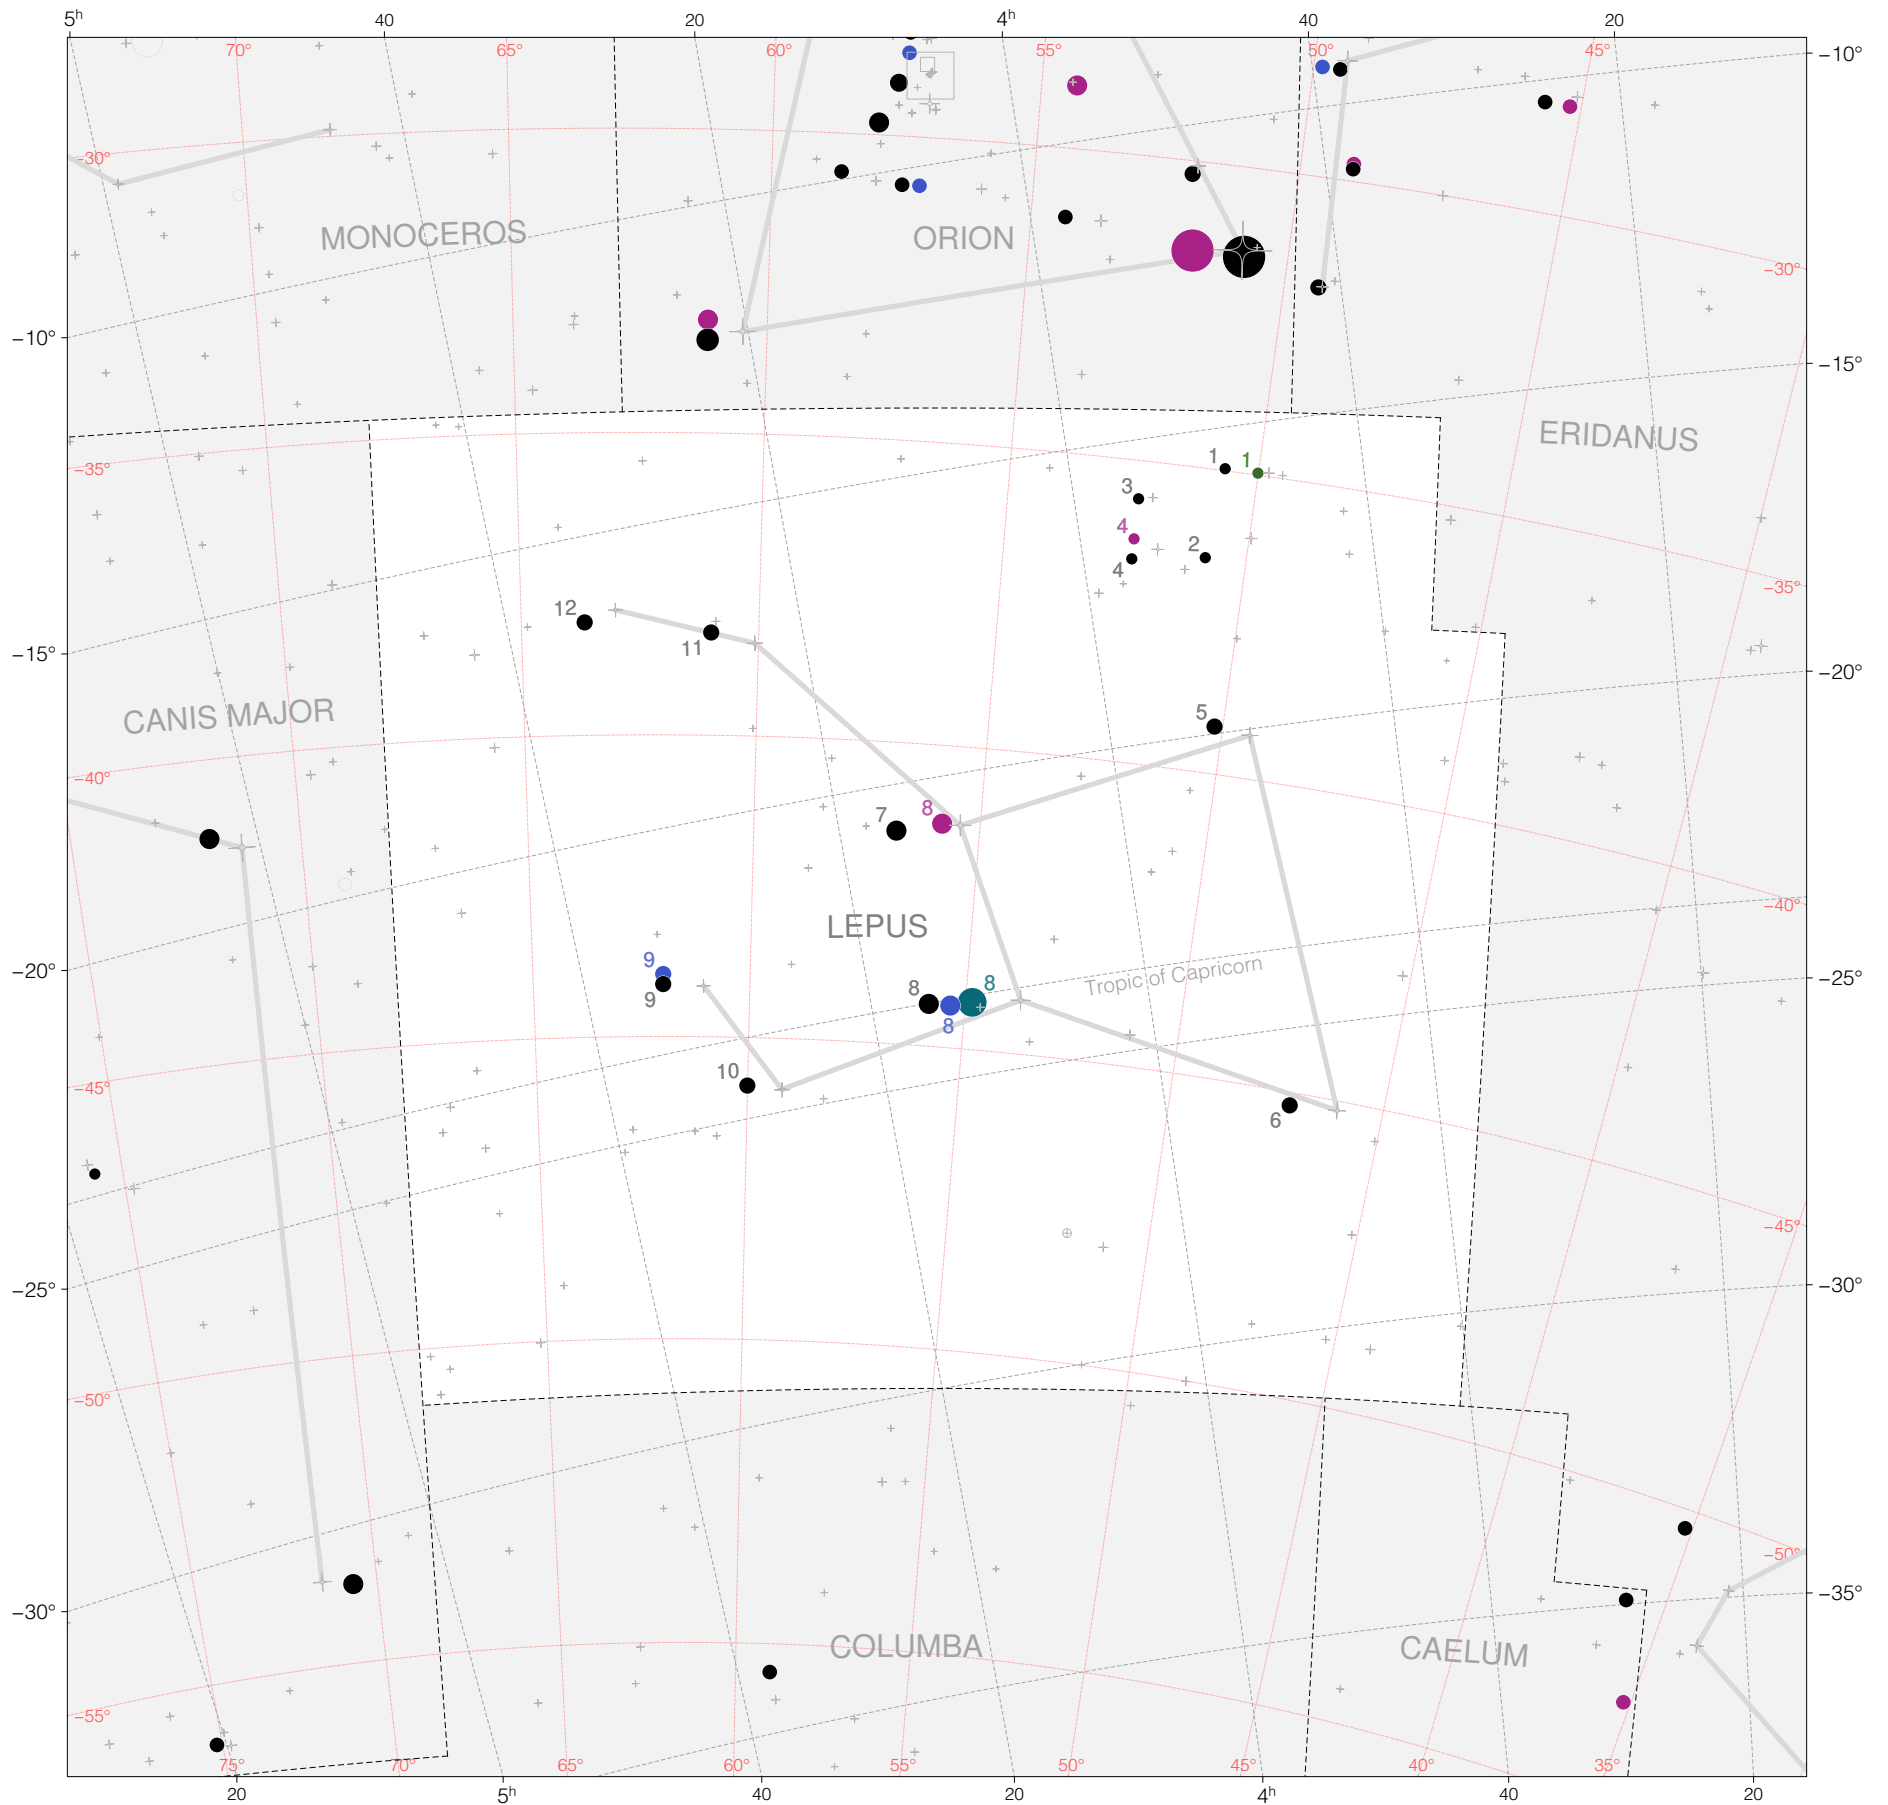

Ptolemy Stars in Lepus

Magnitudes:  1 2 3 4 5 6 7

Versions:  T P M B H Z

Scale at center:  0° 2° 4°