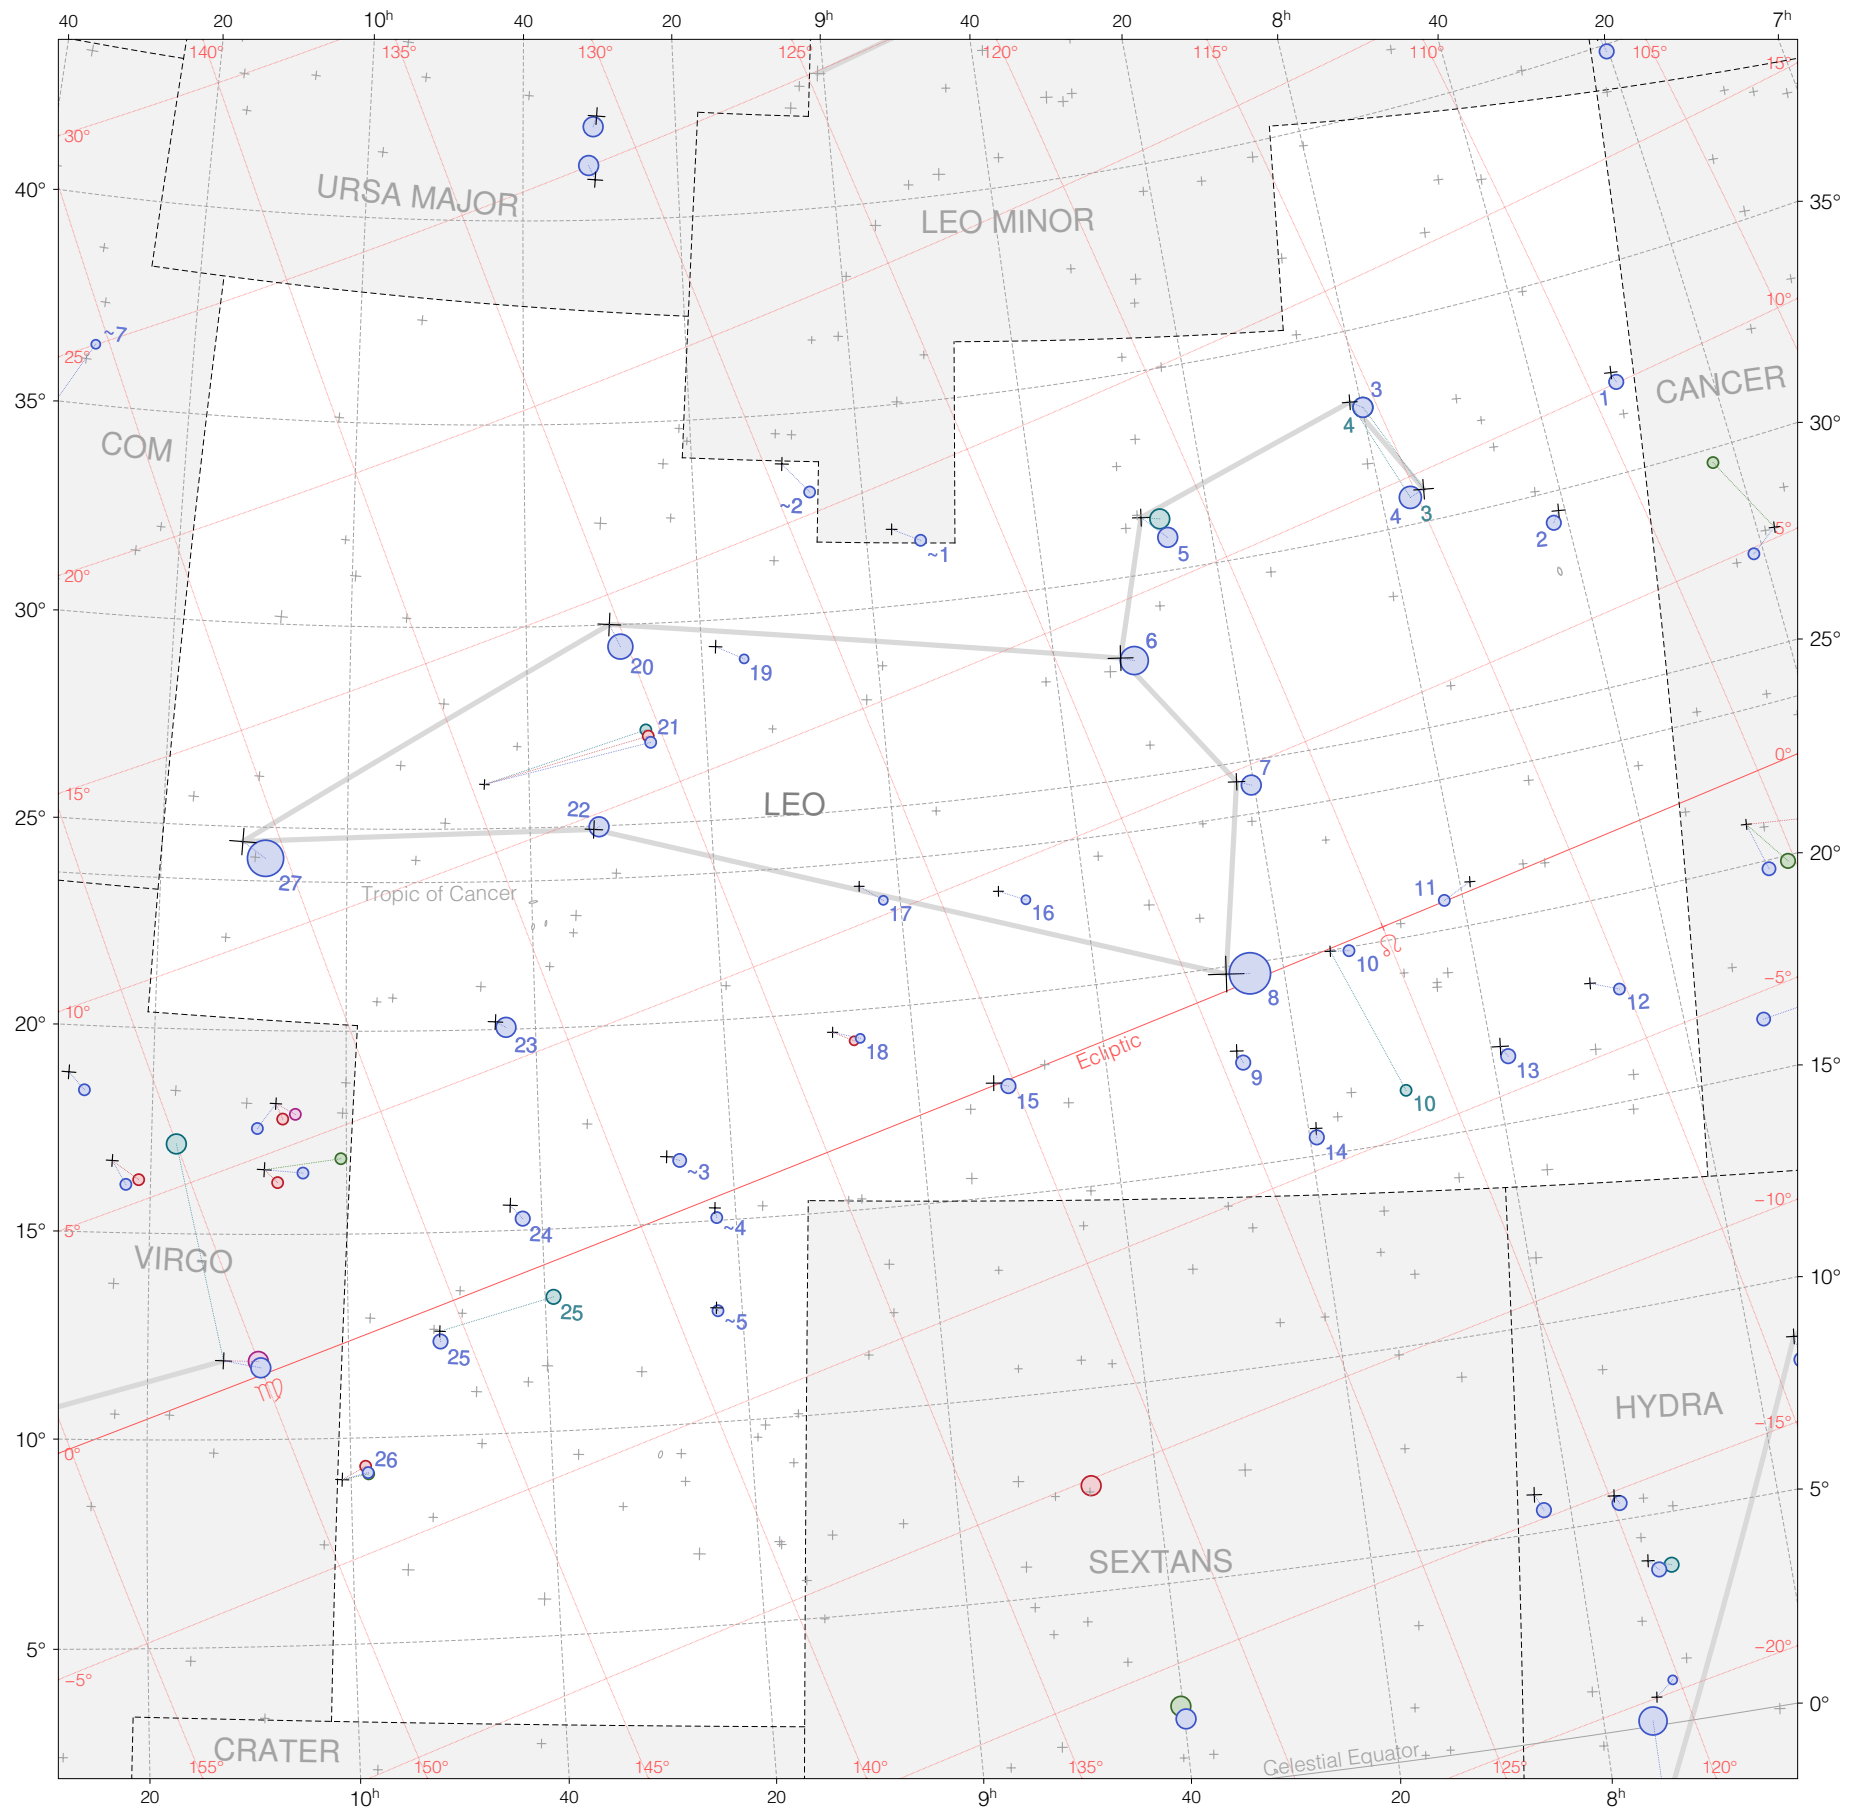

# Ptolemy stars in Leo

Magnitudes:   
1 2 3 4 5 6 7

Versions:   
T P B M Z

Scale at center:  0° 2° 4°