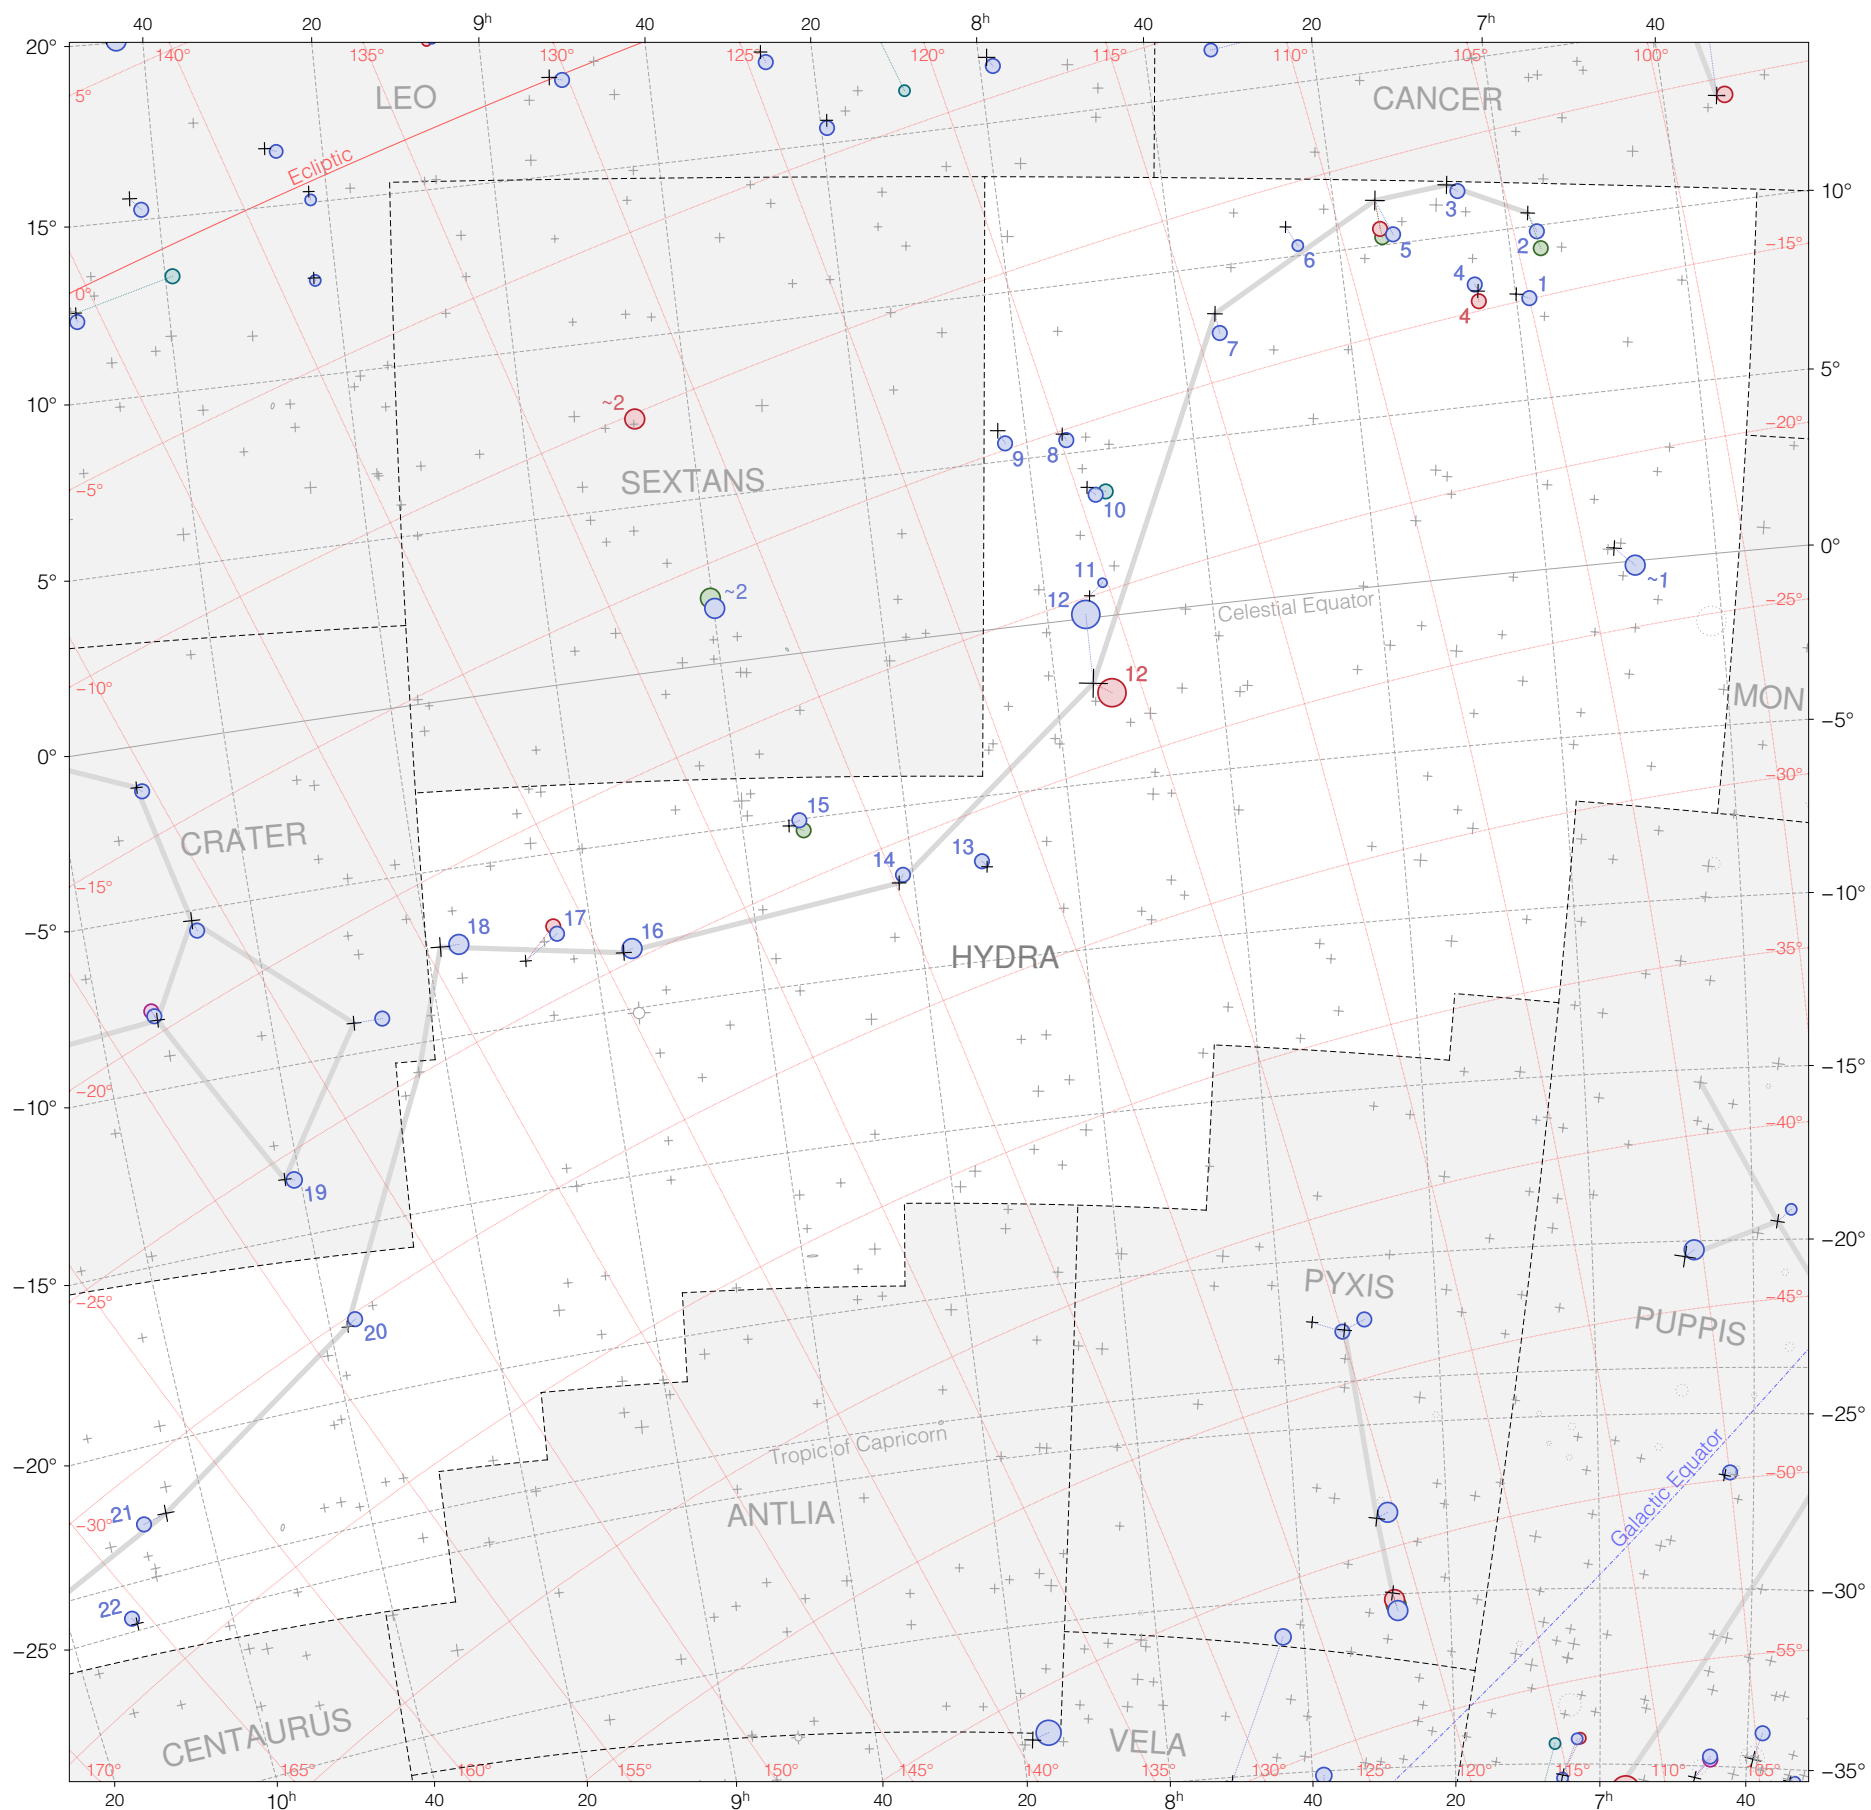

Ptolemy stars in Hydra (west)

Magnitudes: 1 2 3 4 5 6 7

Versions: T P B M Z

Scale at center: 0° 2° 4°