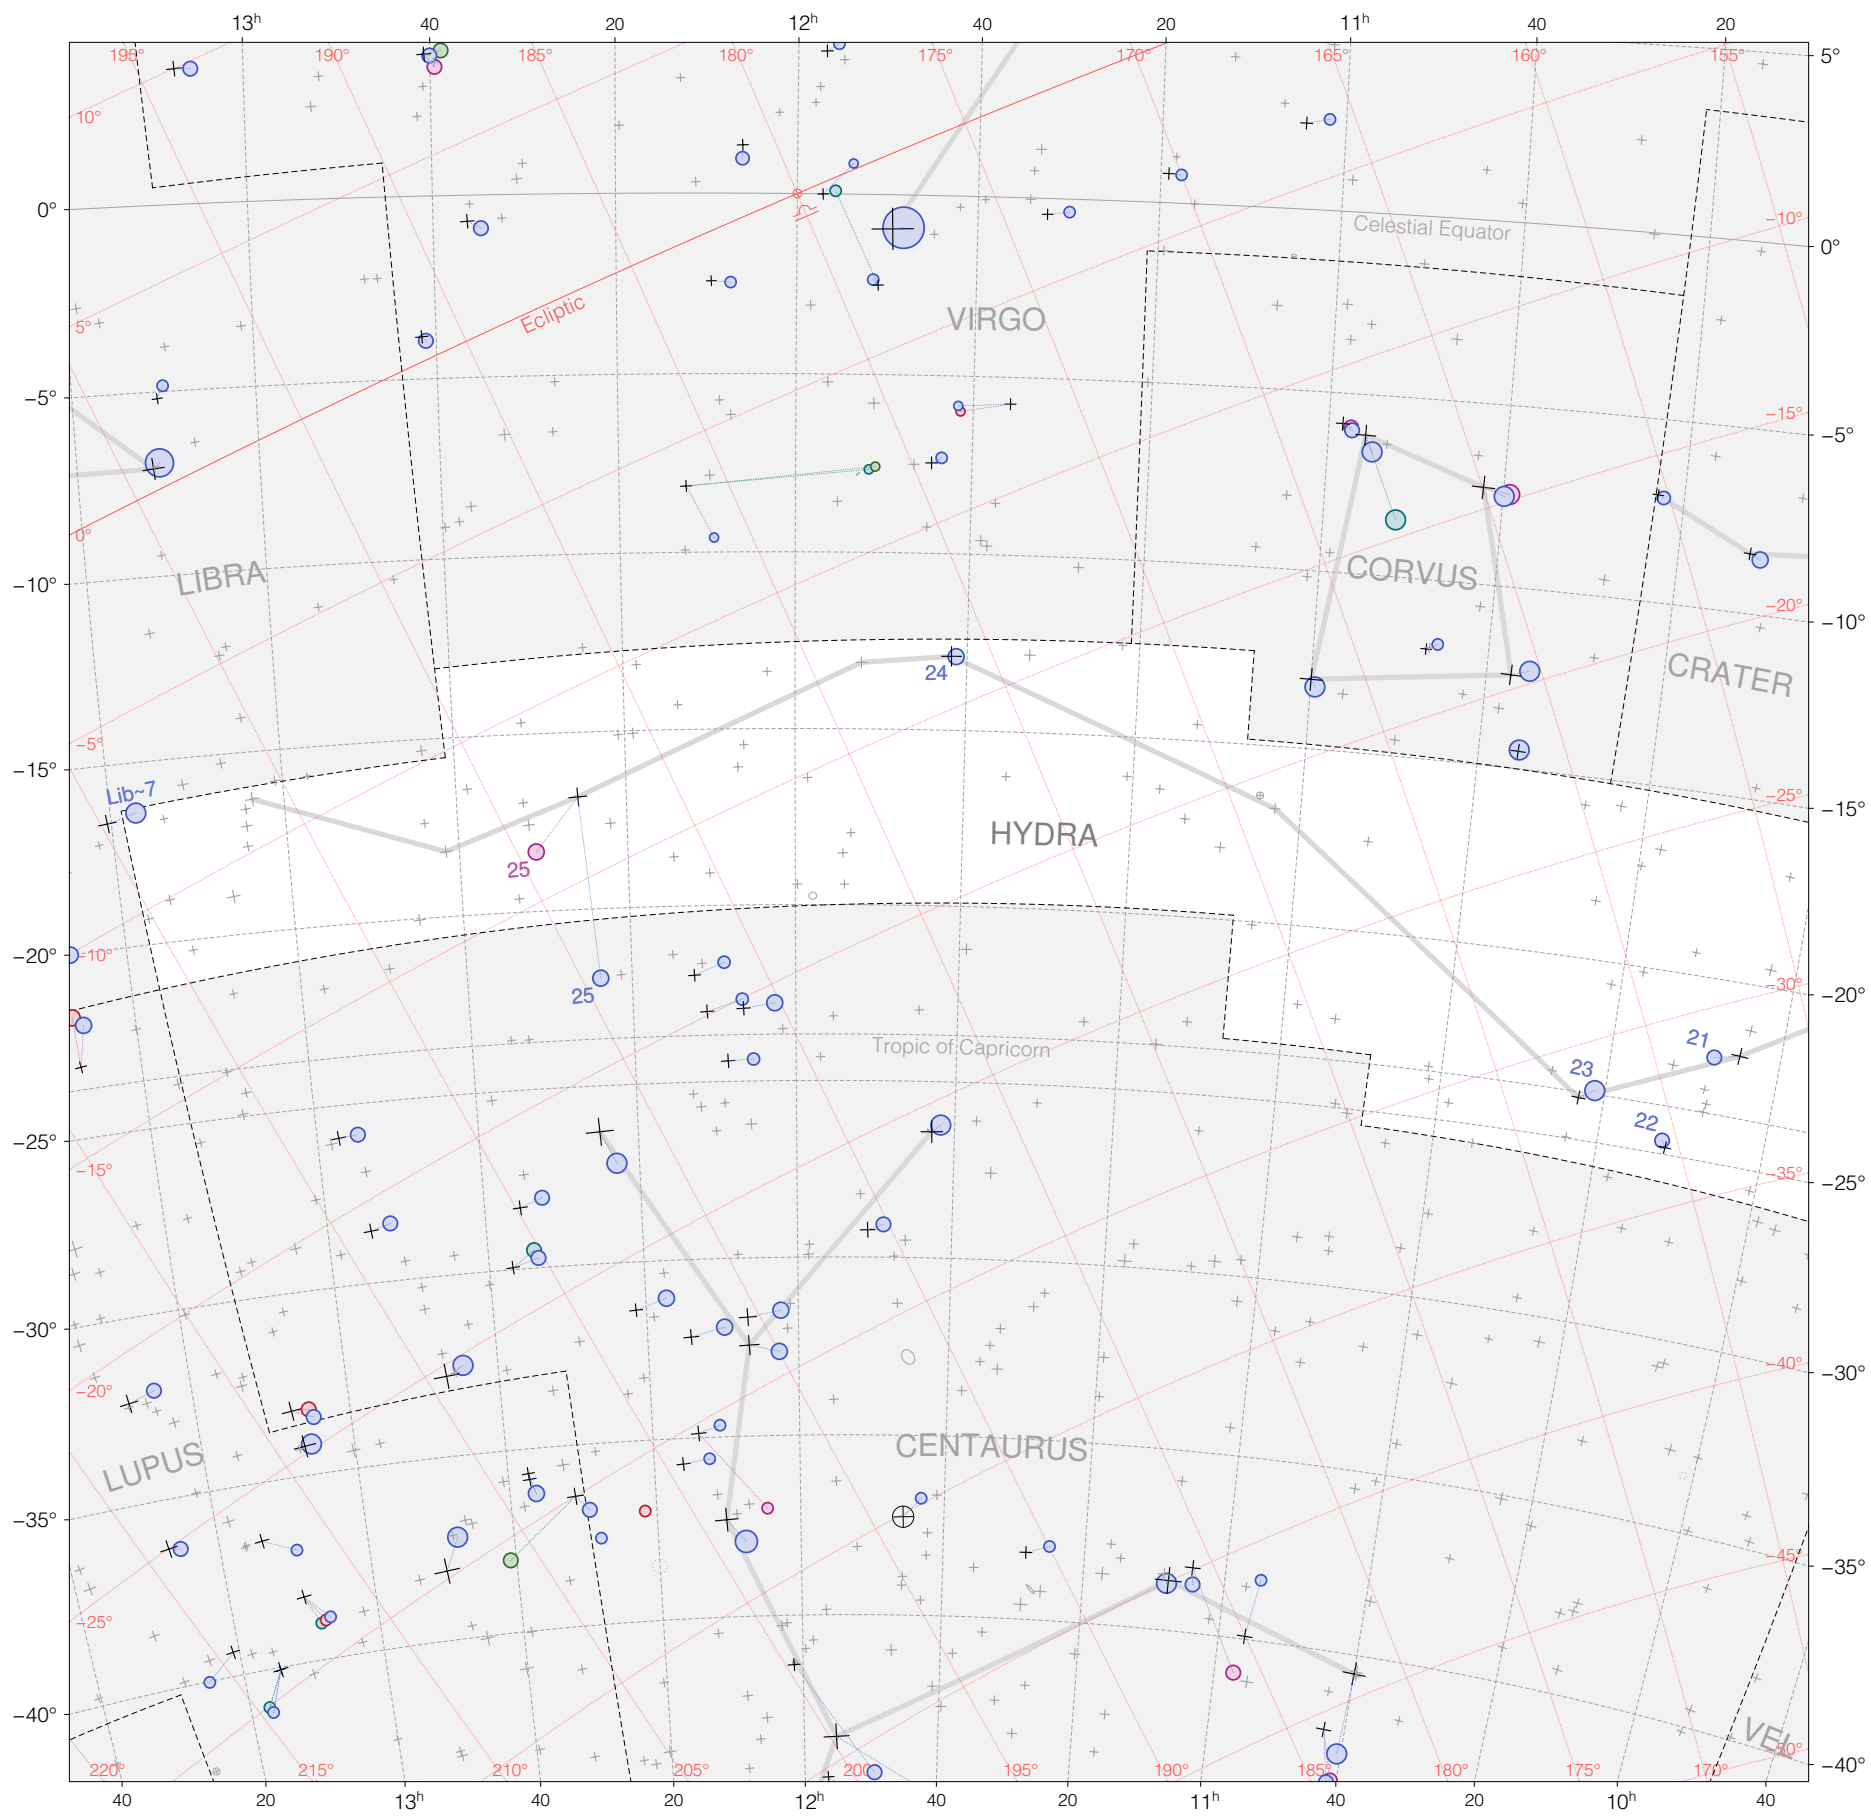

Ptolemy stars in Hydra (east)

Magnitudes: 1 2 3 4 5 6 7

Versions: T P B M Z

Scale at center: 0° 2° 4°