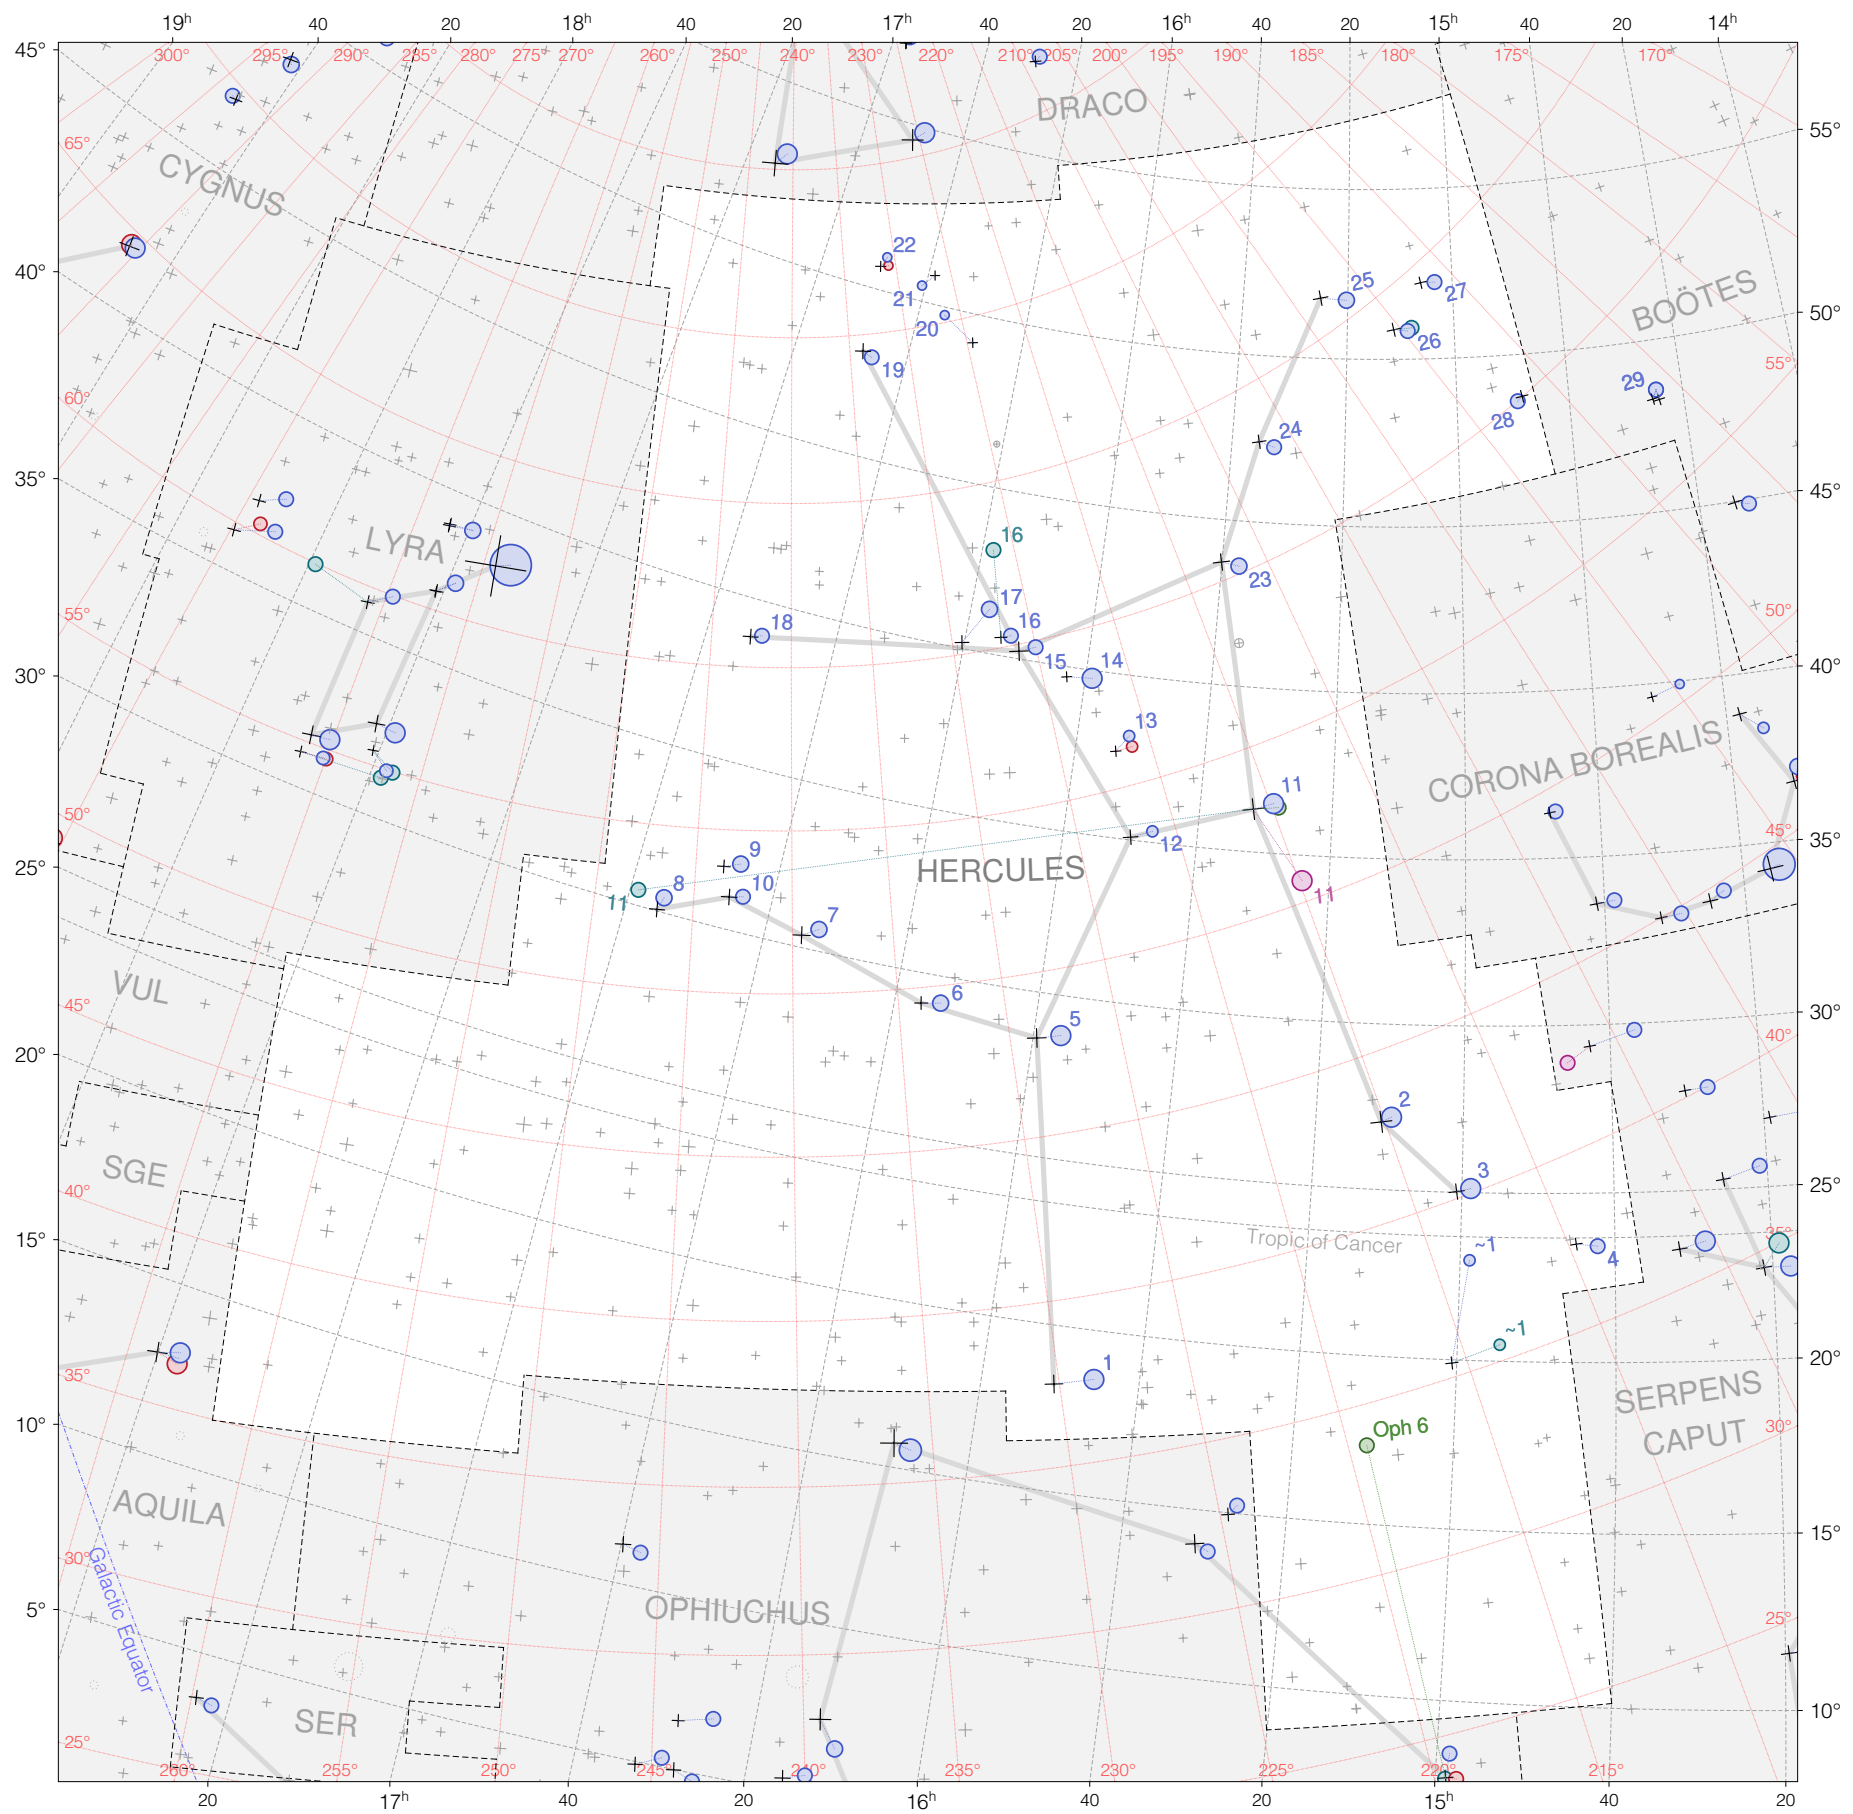

Ptolemy stars in Hercules

Magnitudes: 1 2 3 4 5 6 7

Versions: T P B M Z

Scale at center: 0° 2° 4°