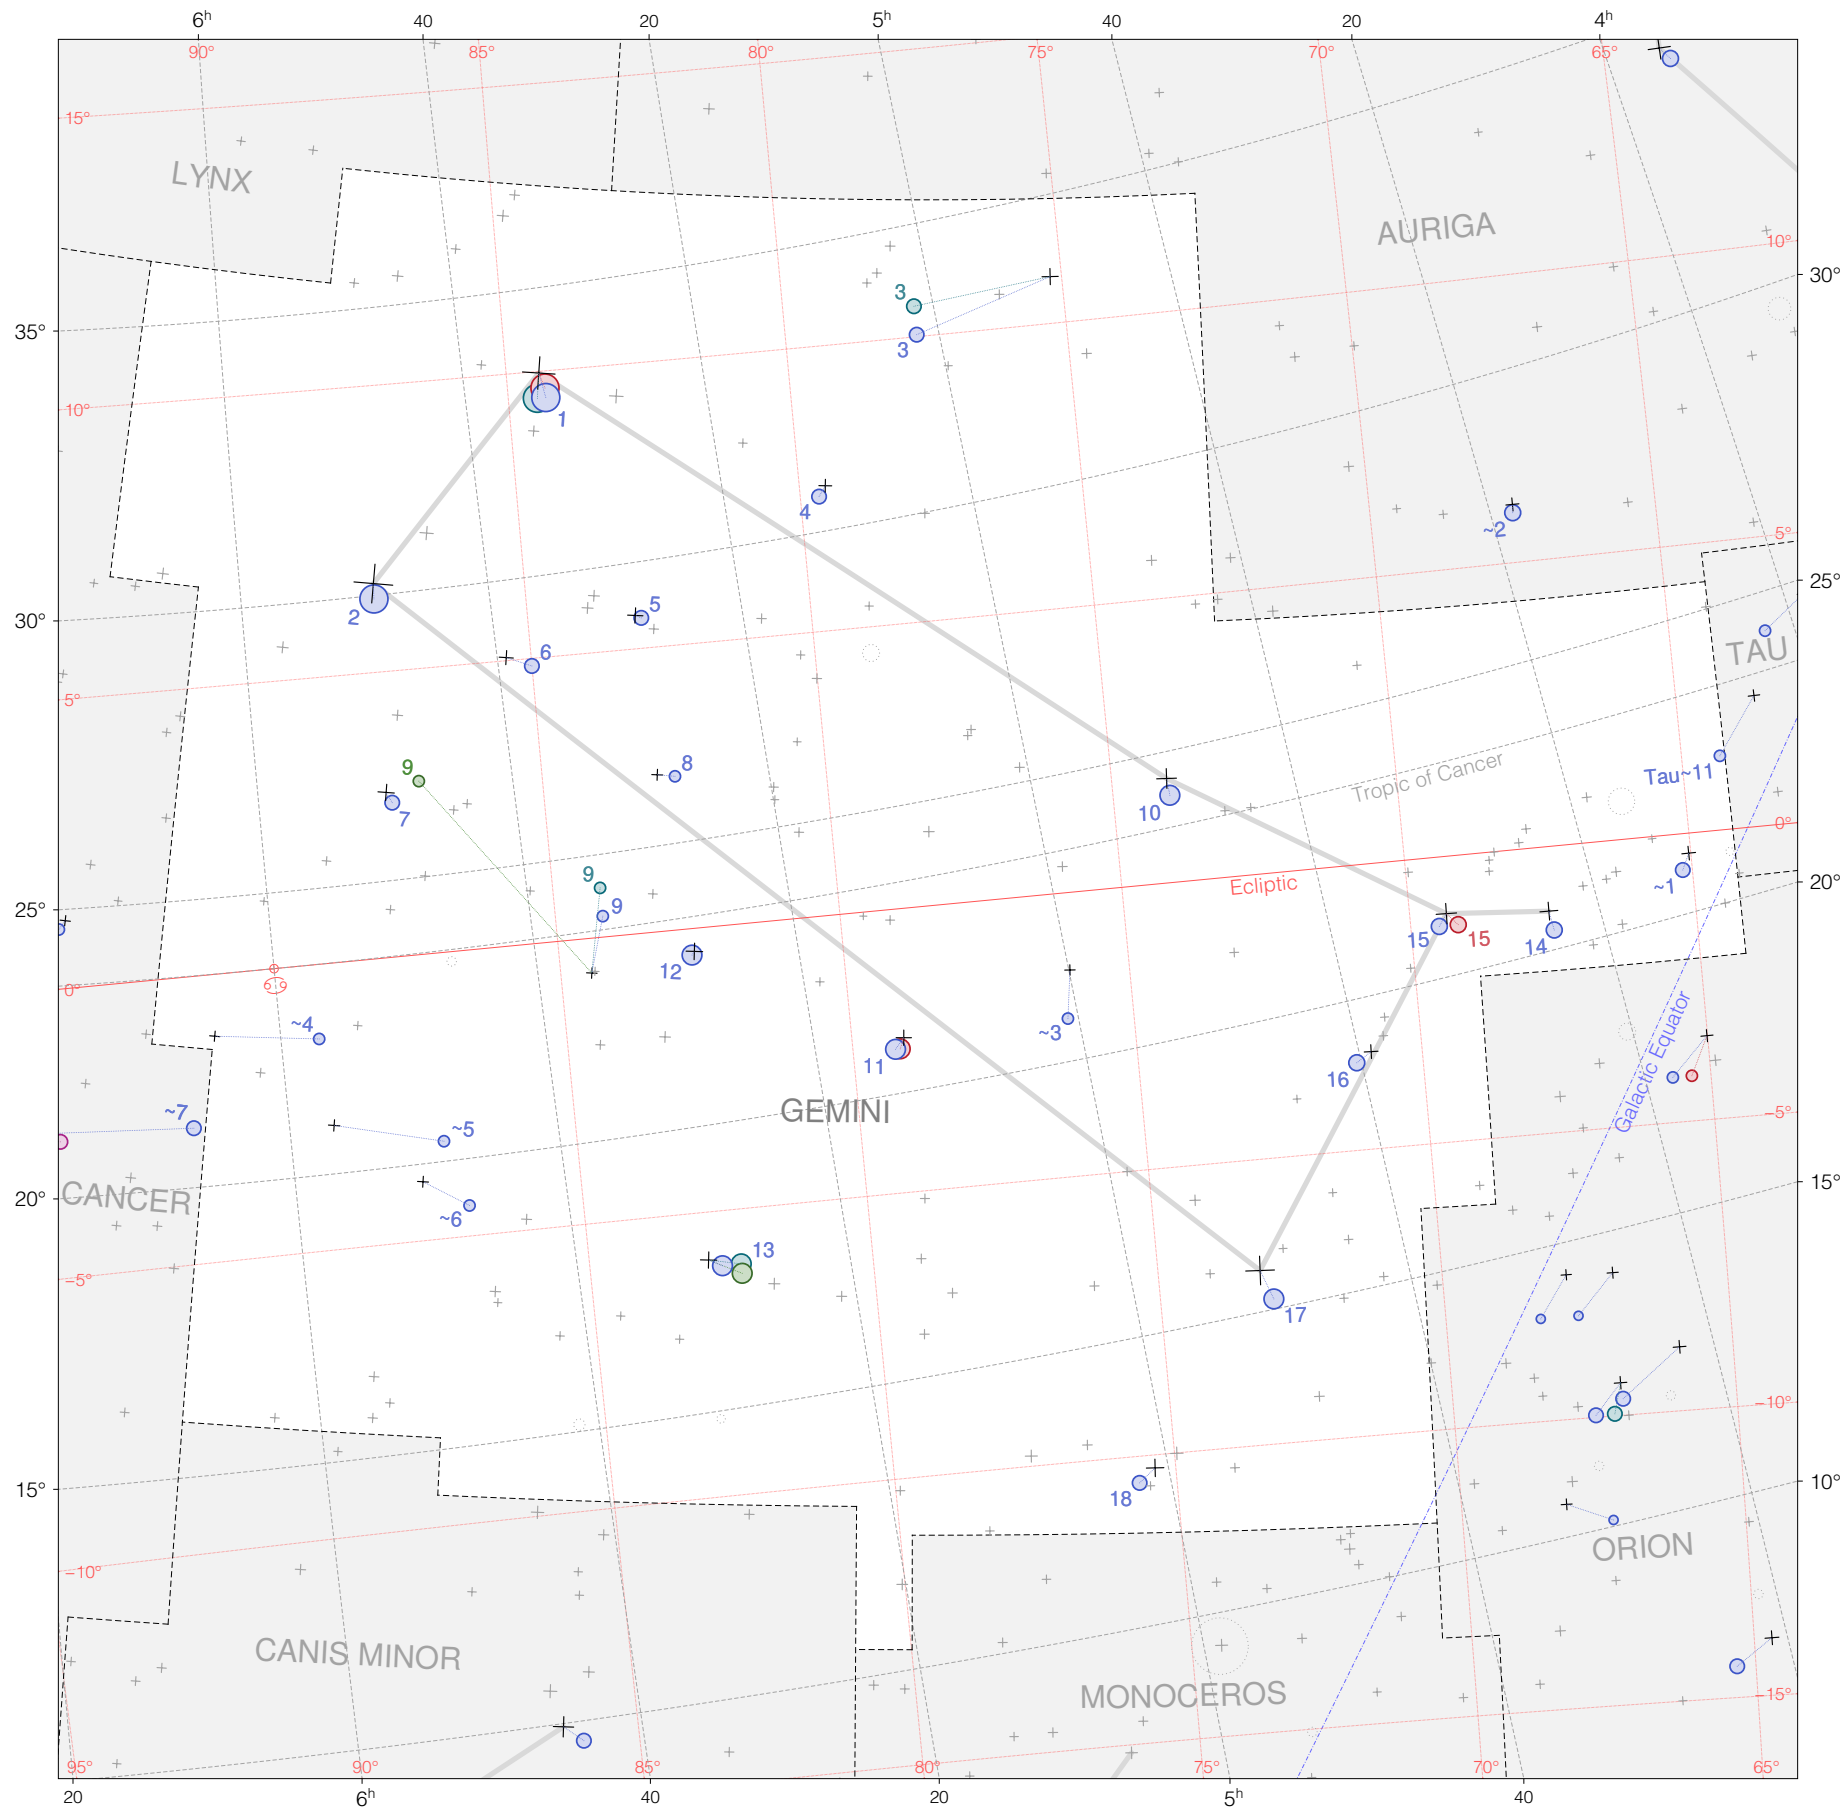

# Ptolemy stars in Gemini

Magnitudes: 1 2 3 4 5 6 7

Versions: T P B M Z

Scale at center: 0° 2° 4°