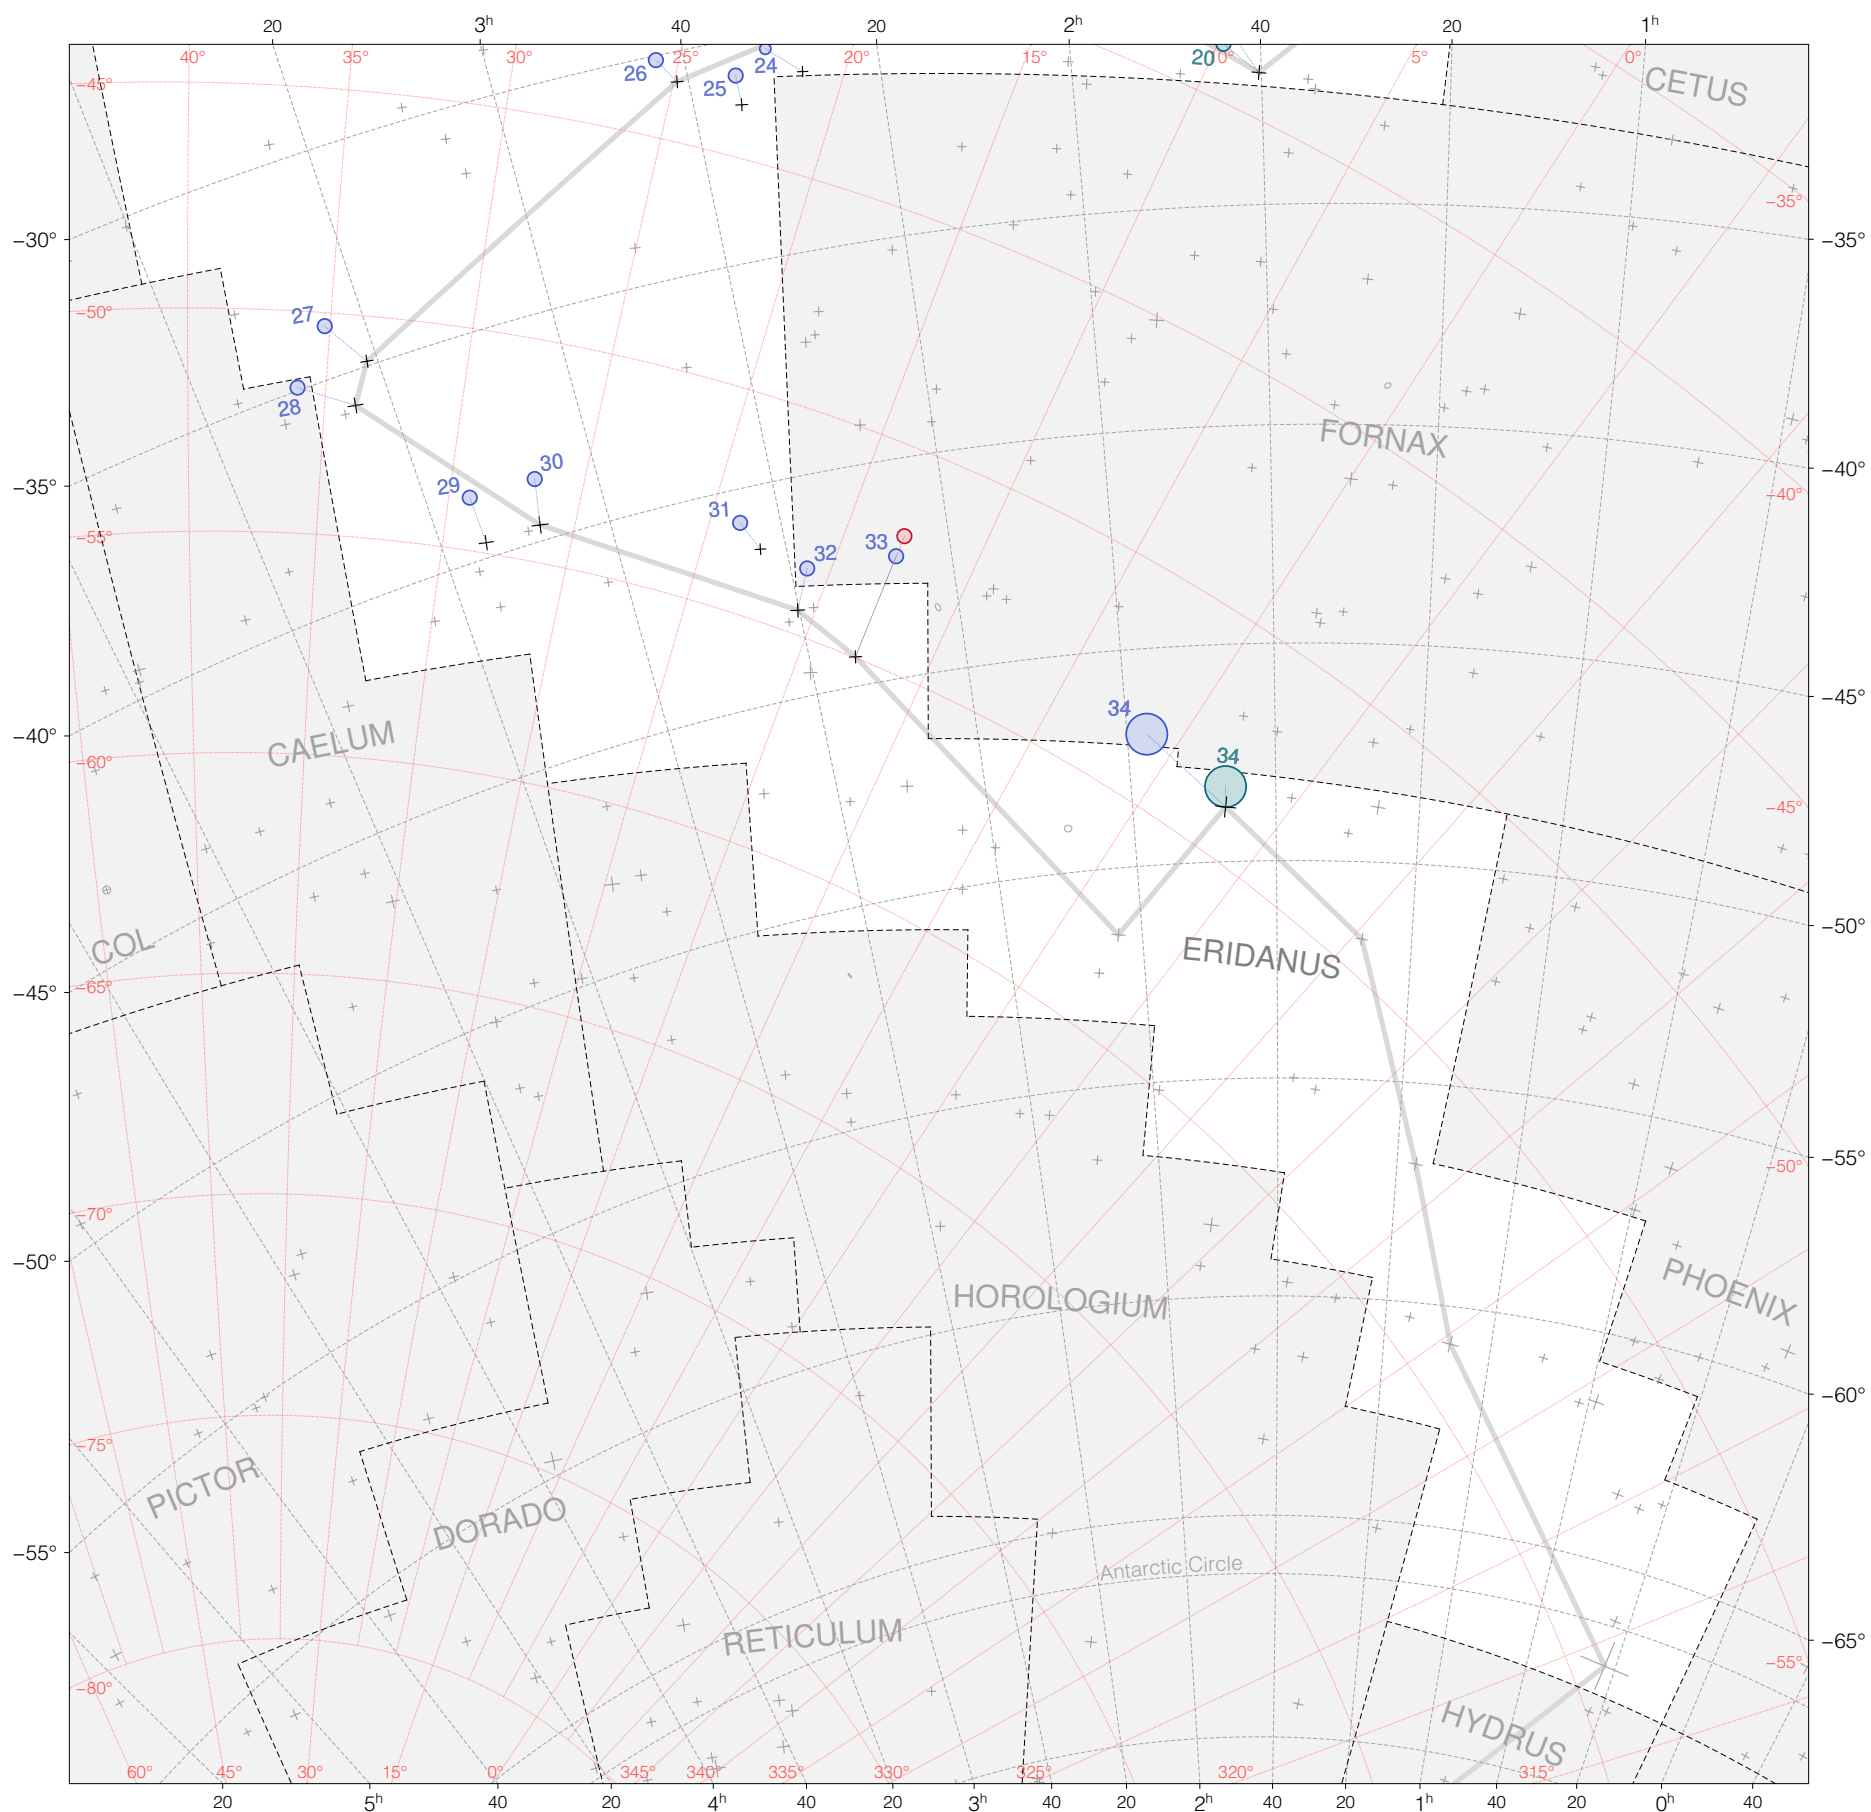

# Ptolemy stars in Eridanus (south)

Magnitudes: 1 2 3 4 5 6 7

Versions: T P B M Z

Scale at center: 0° 2° 4°