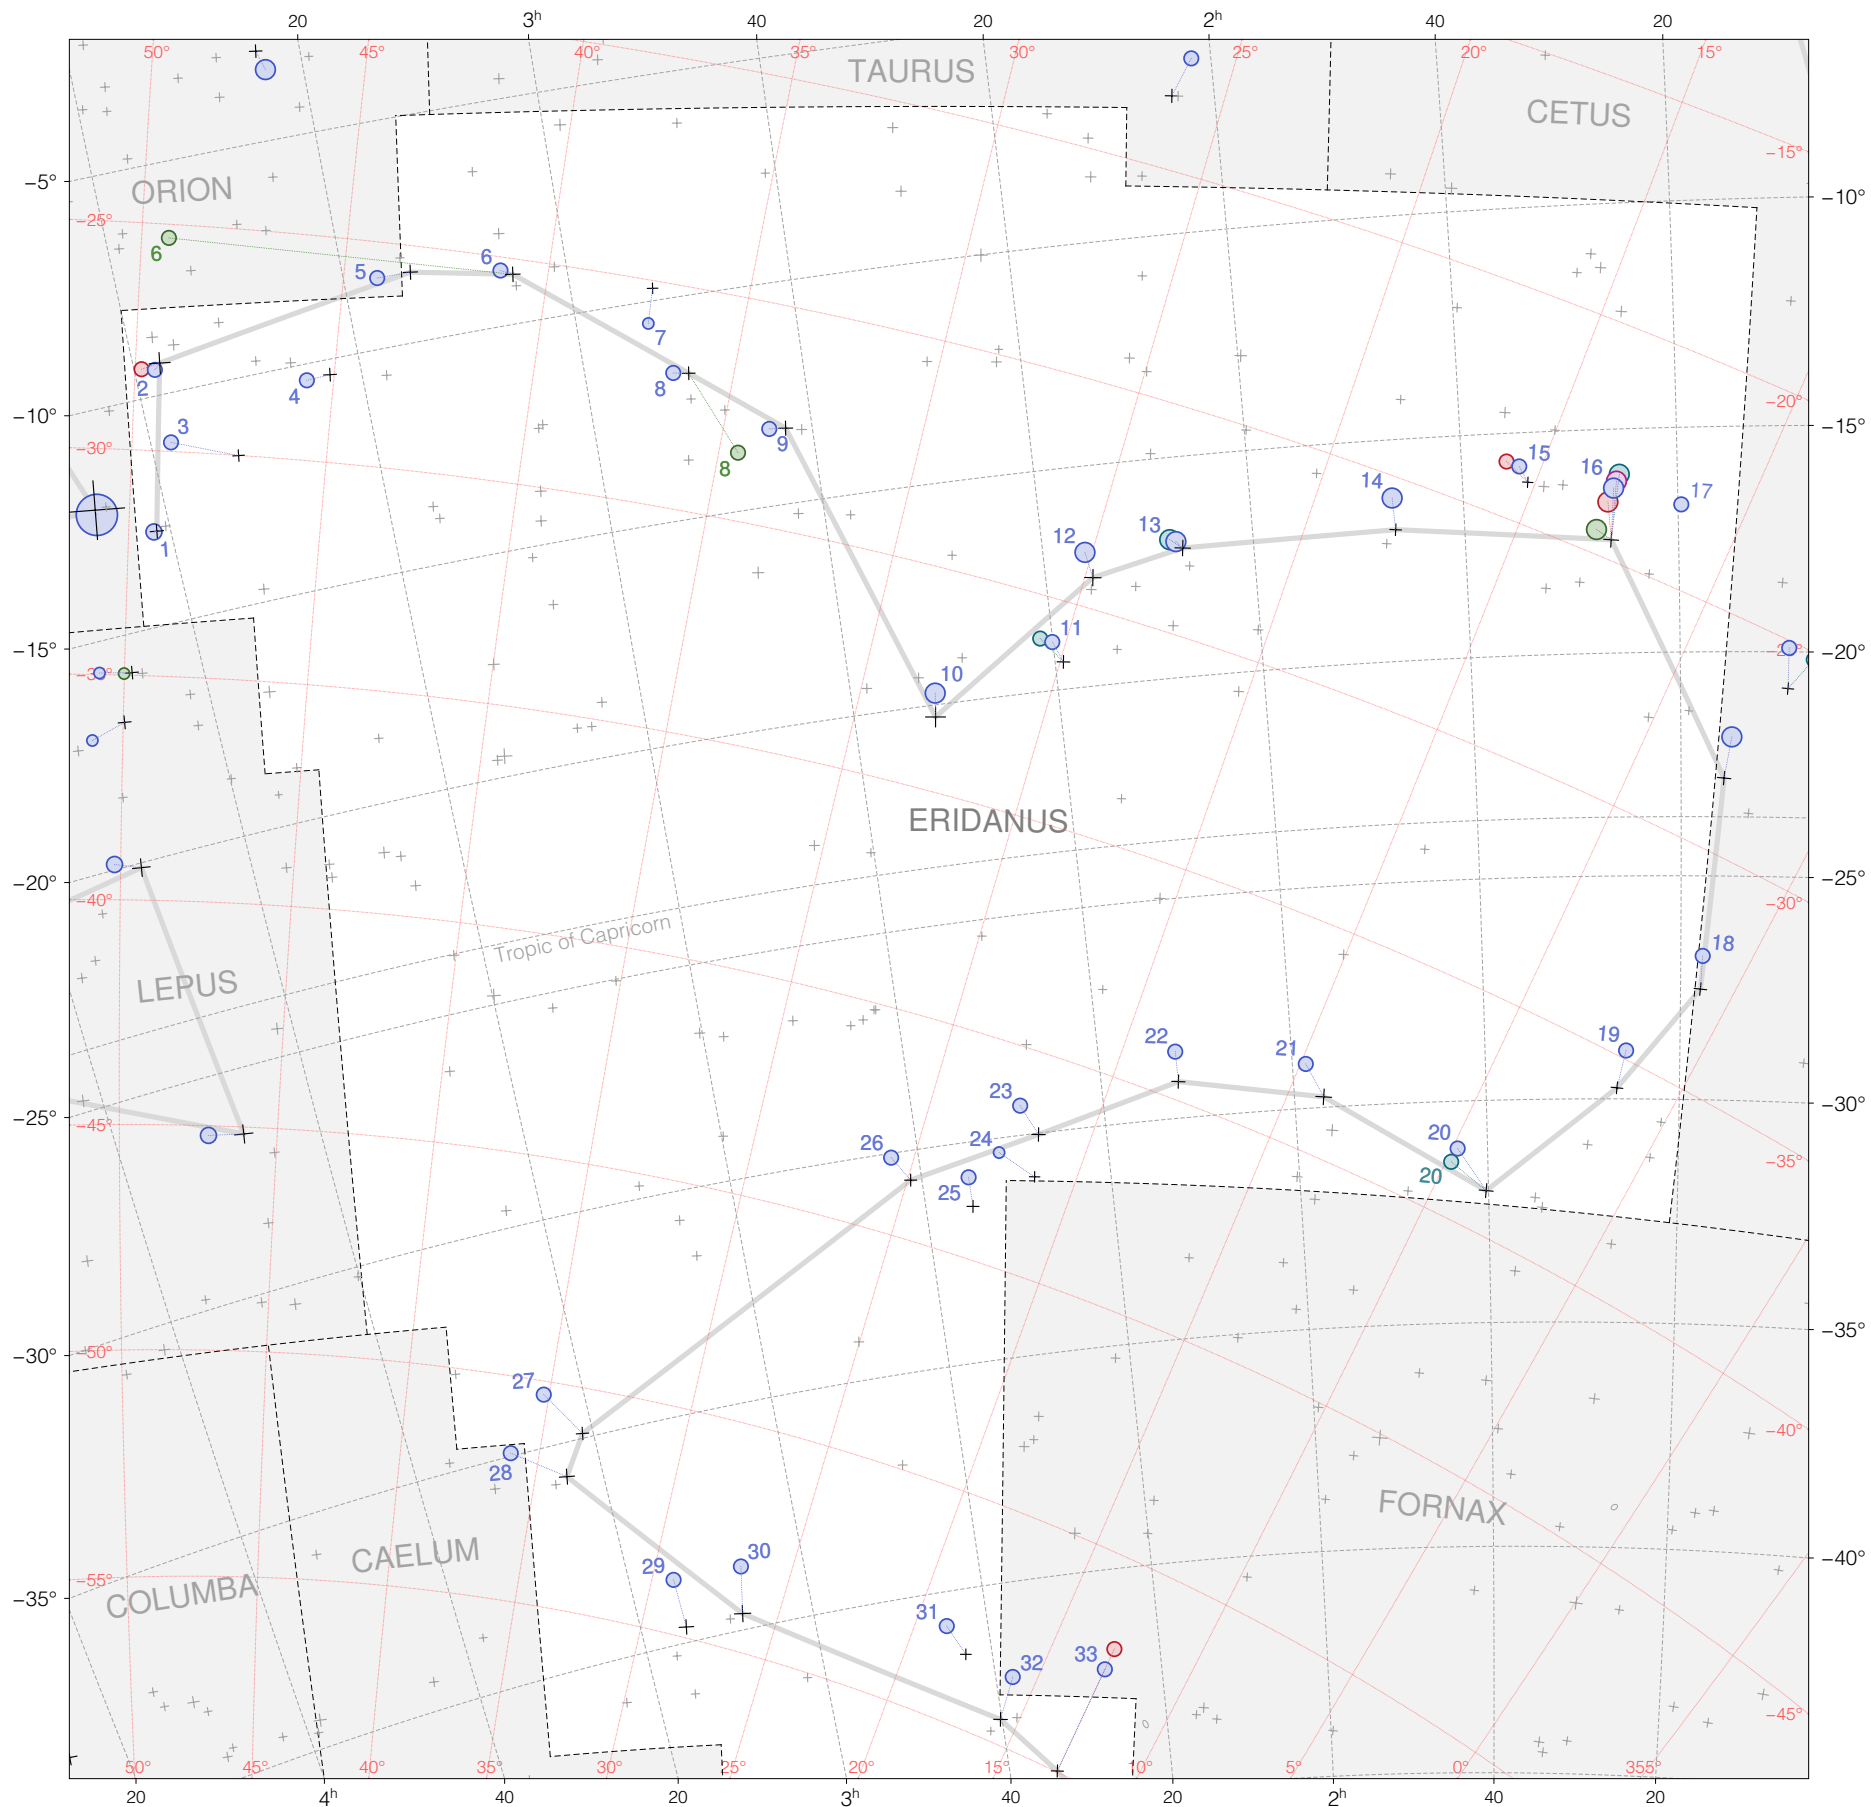

# Ptolemy stars in Eridanus (north)

Magnitudes: 1 2 3 4 5 6 7

Versions: T P B M Z

Scale at center: 0° 2° 4°