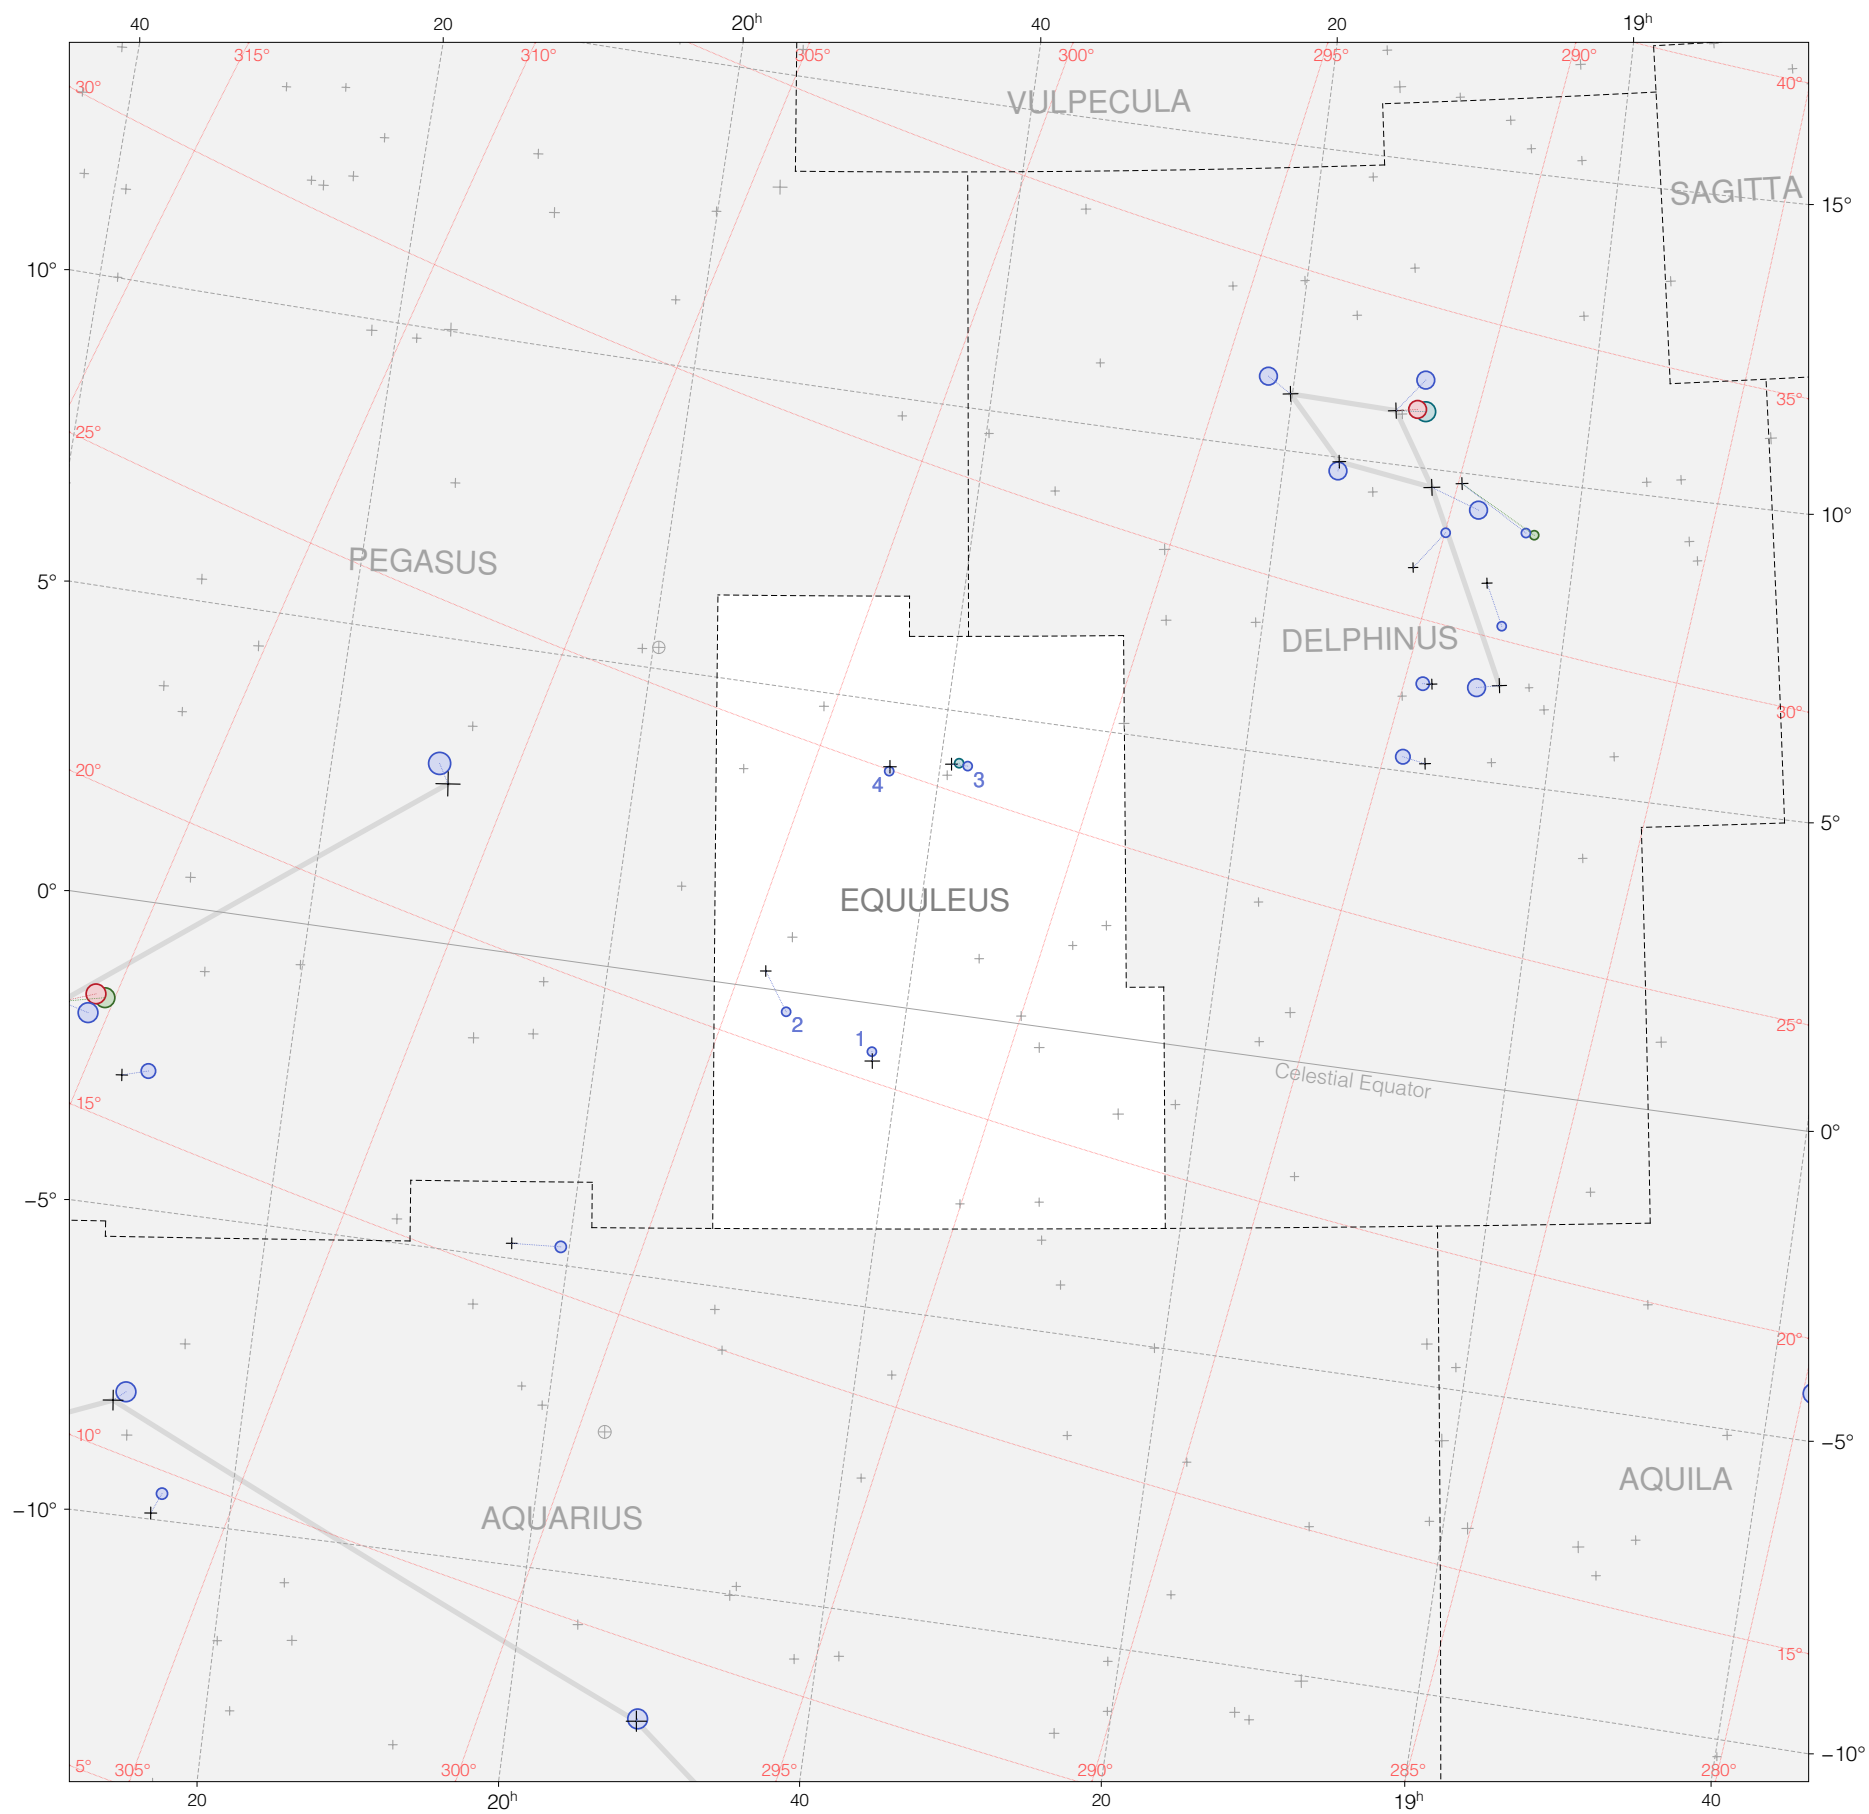

Ptolemy stars in Equuleus

Magnitudes: 1 2 3 4 5 6 7

Versions: T P B M Z

Scale at center: 0° 2° 4°