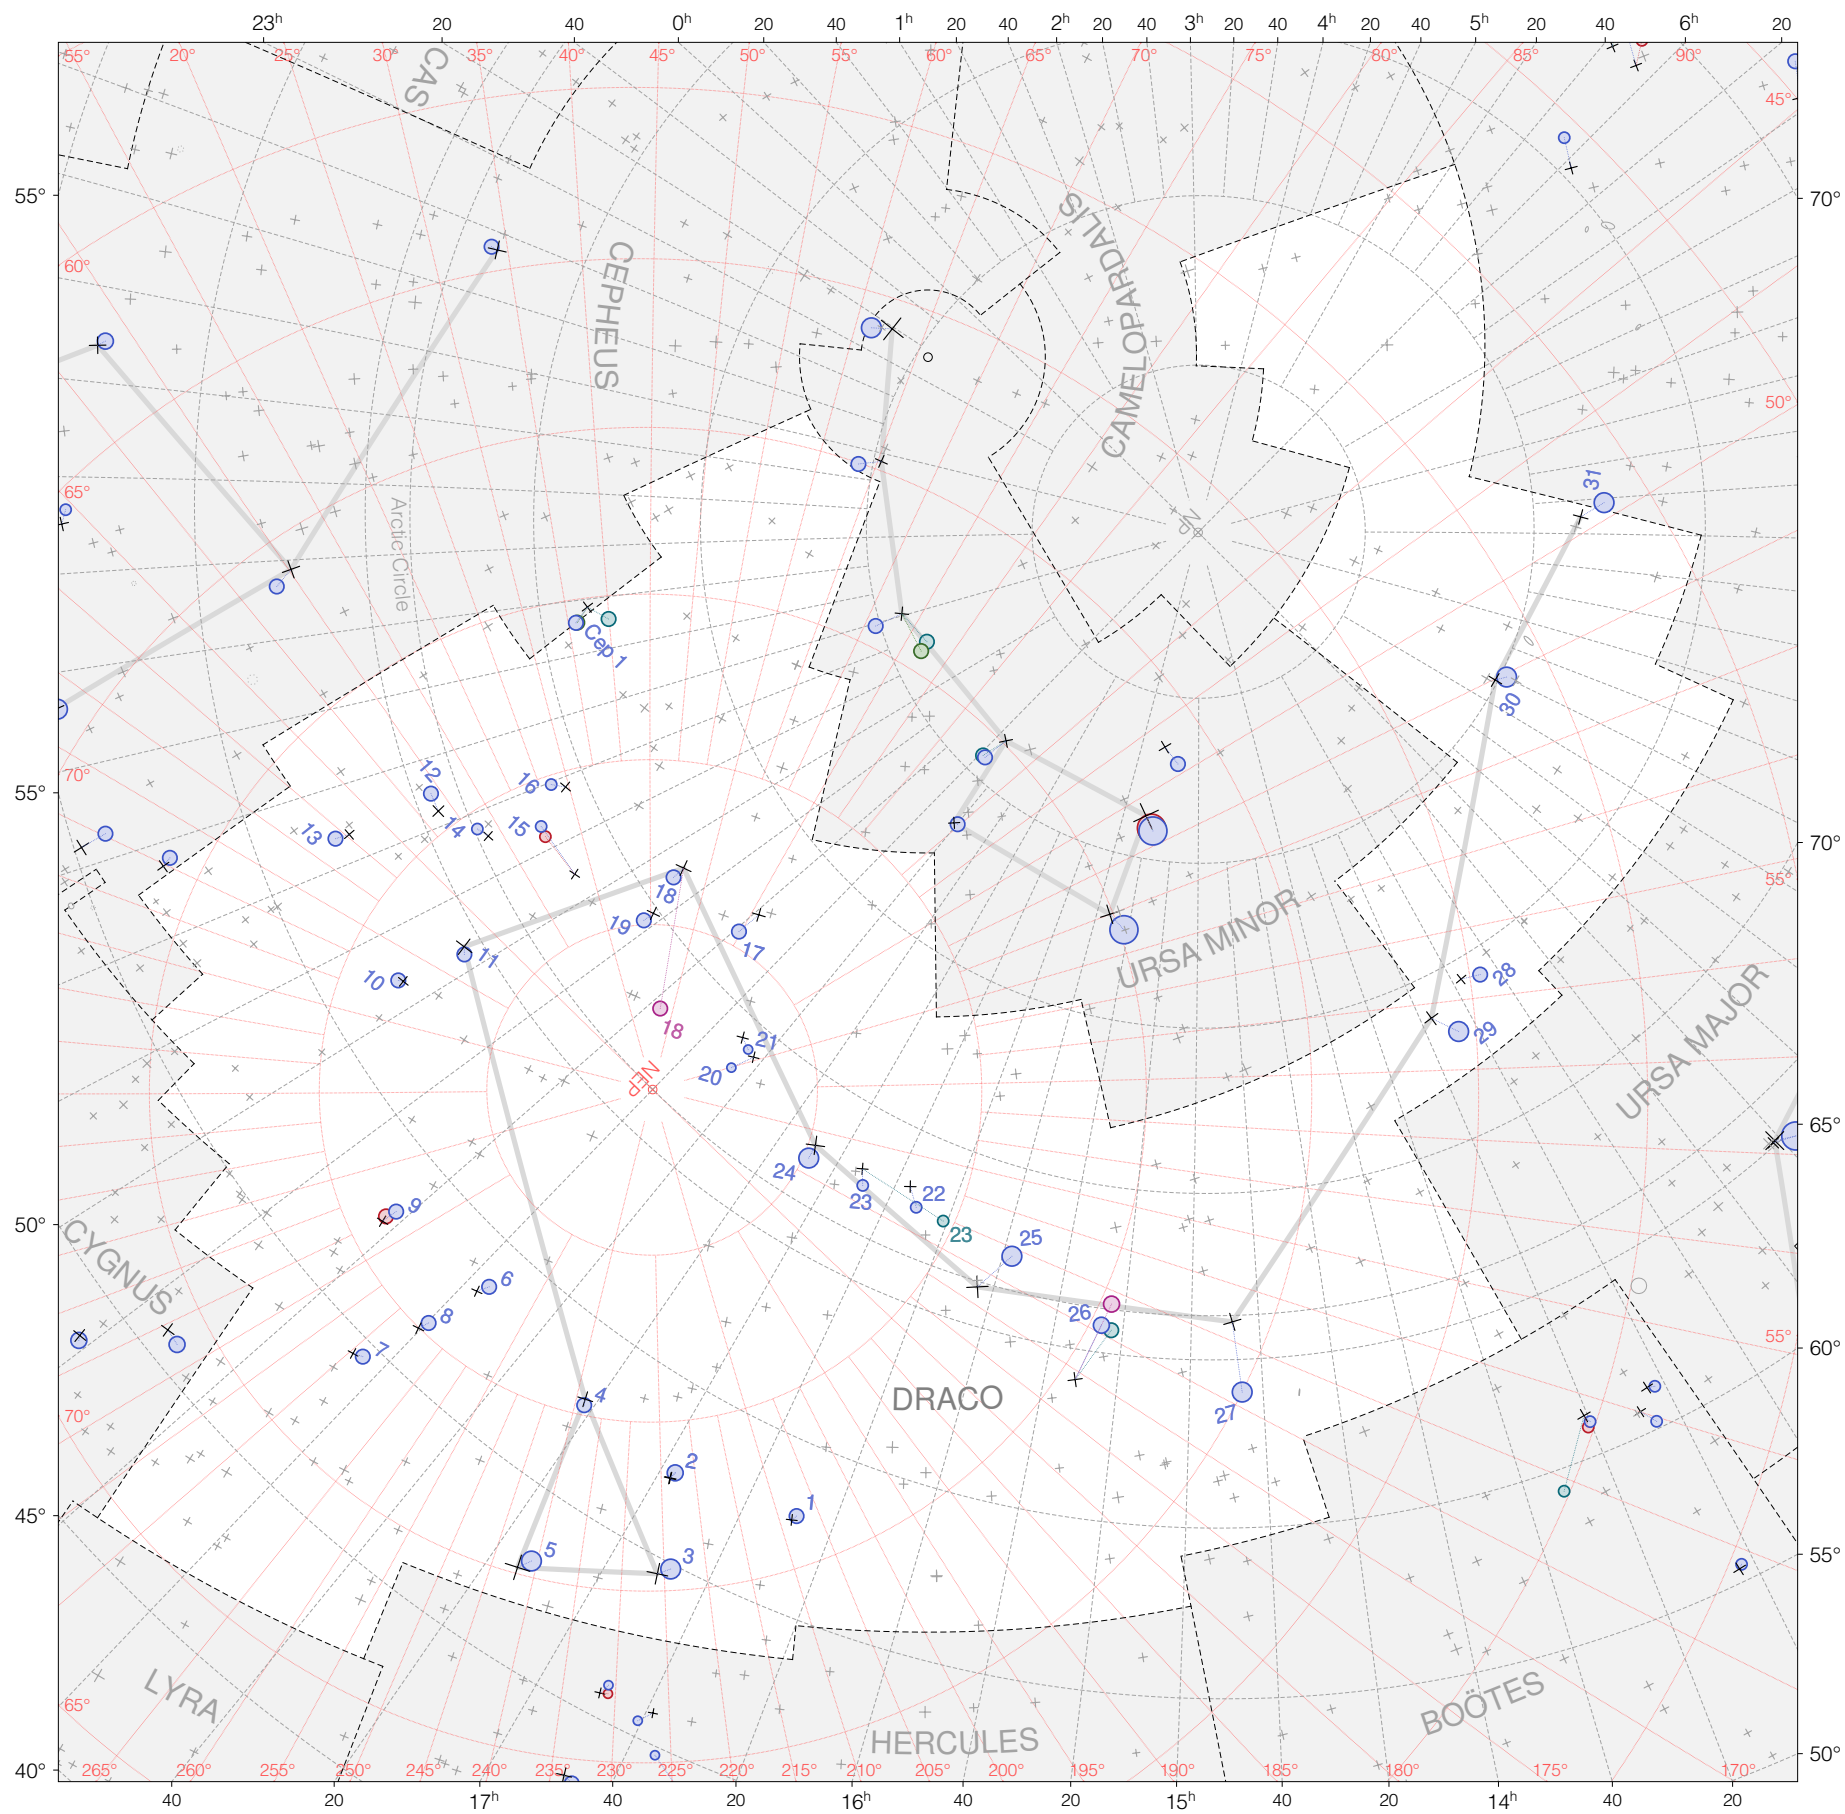

Ptolemy stars in Draco

Magnitudes: 1 2 3 4 5 6 7

Versions: T P B M Z

Scale at center: 0° 2° 4°