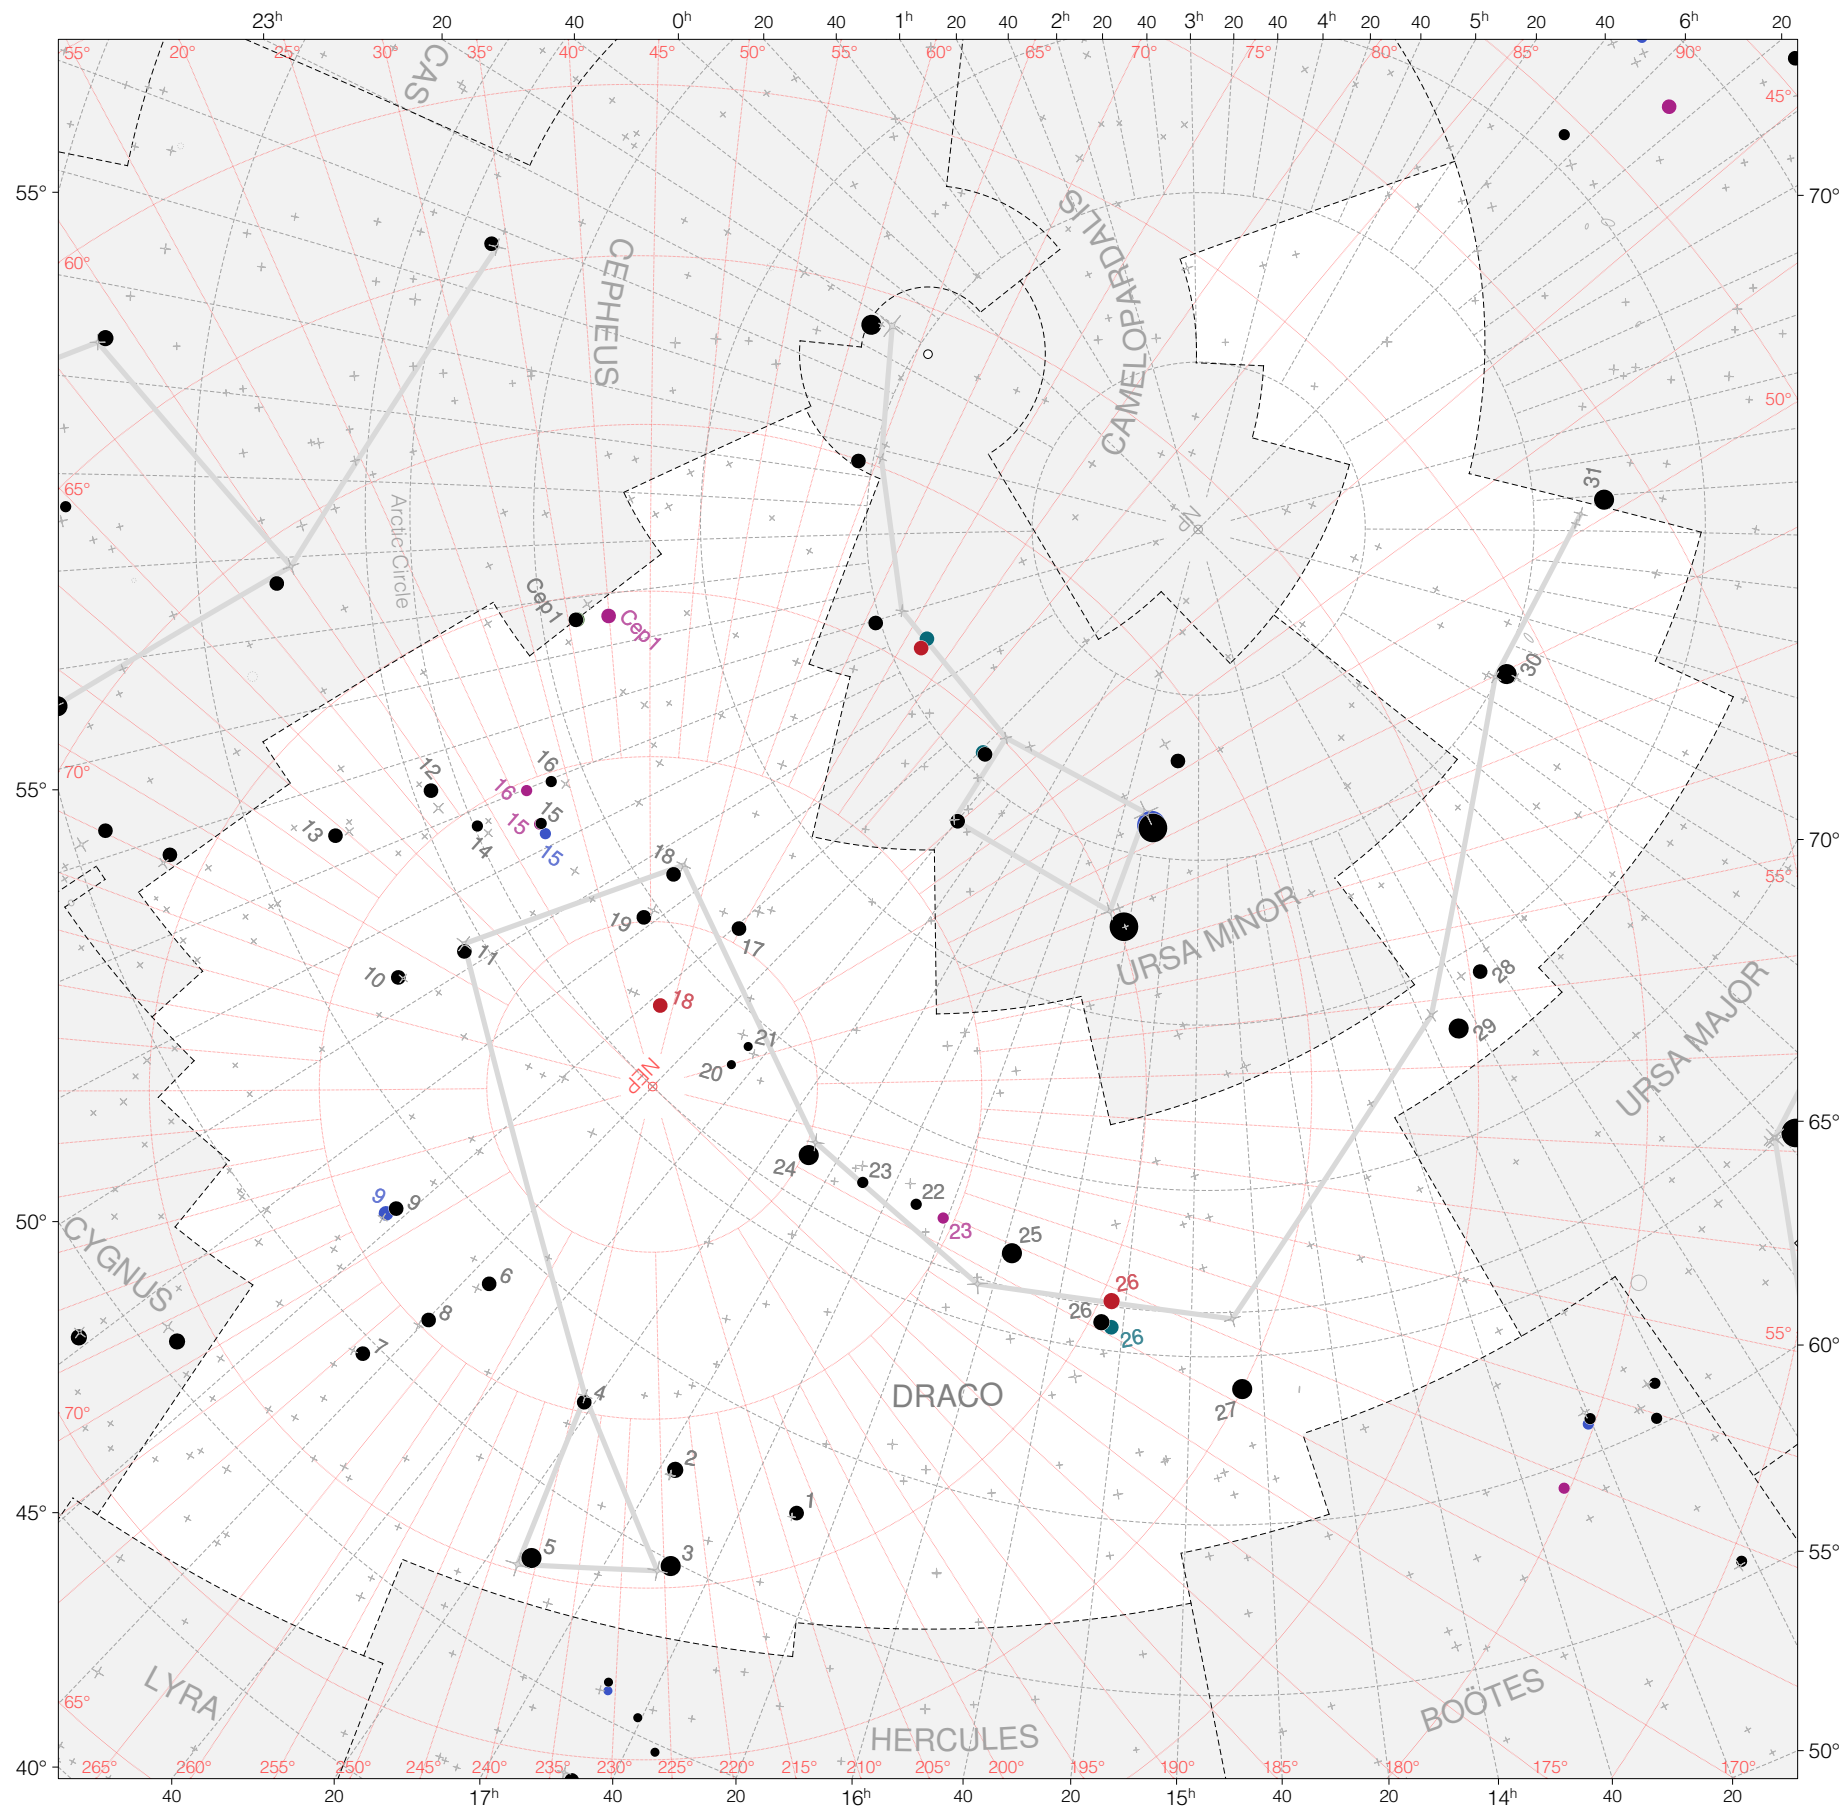

Ptolemy Stars in Draco

Magnitudes: 1 2 3 4 5 6 7

Versions: T P M B H Z

Scale at center: 0° 2° 4°