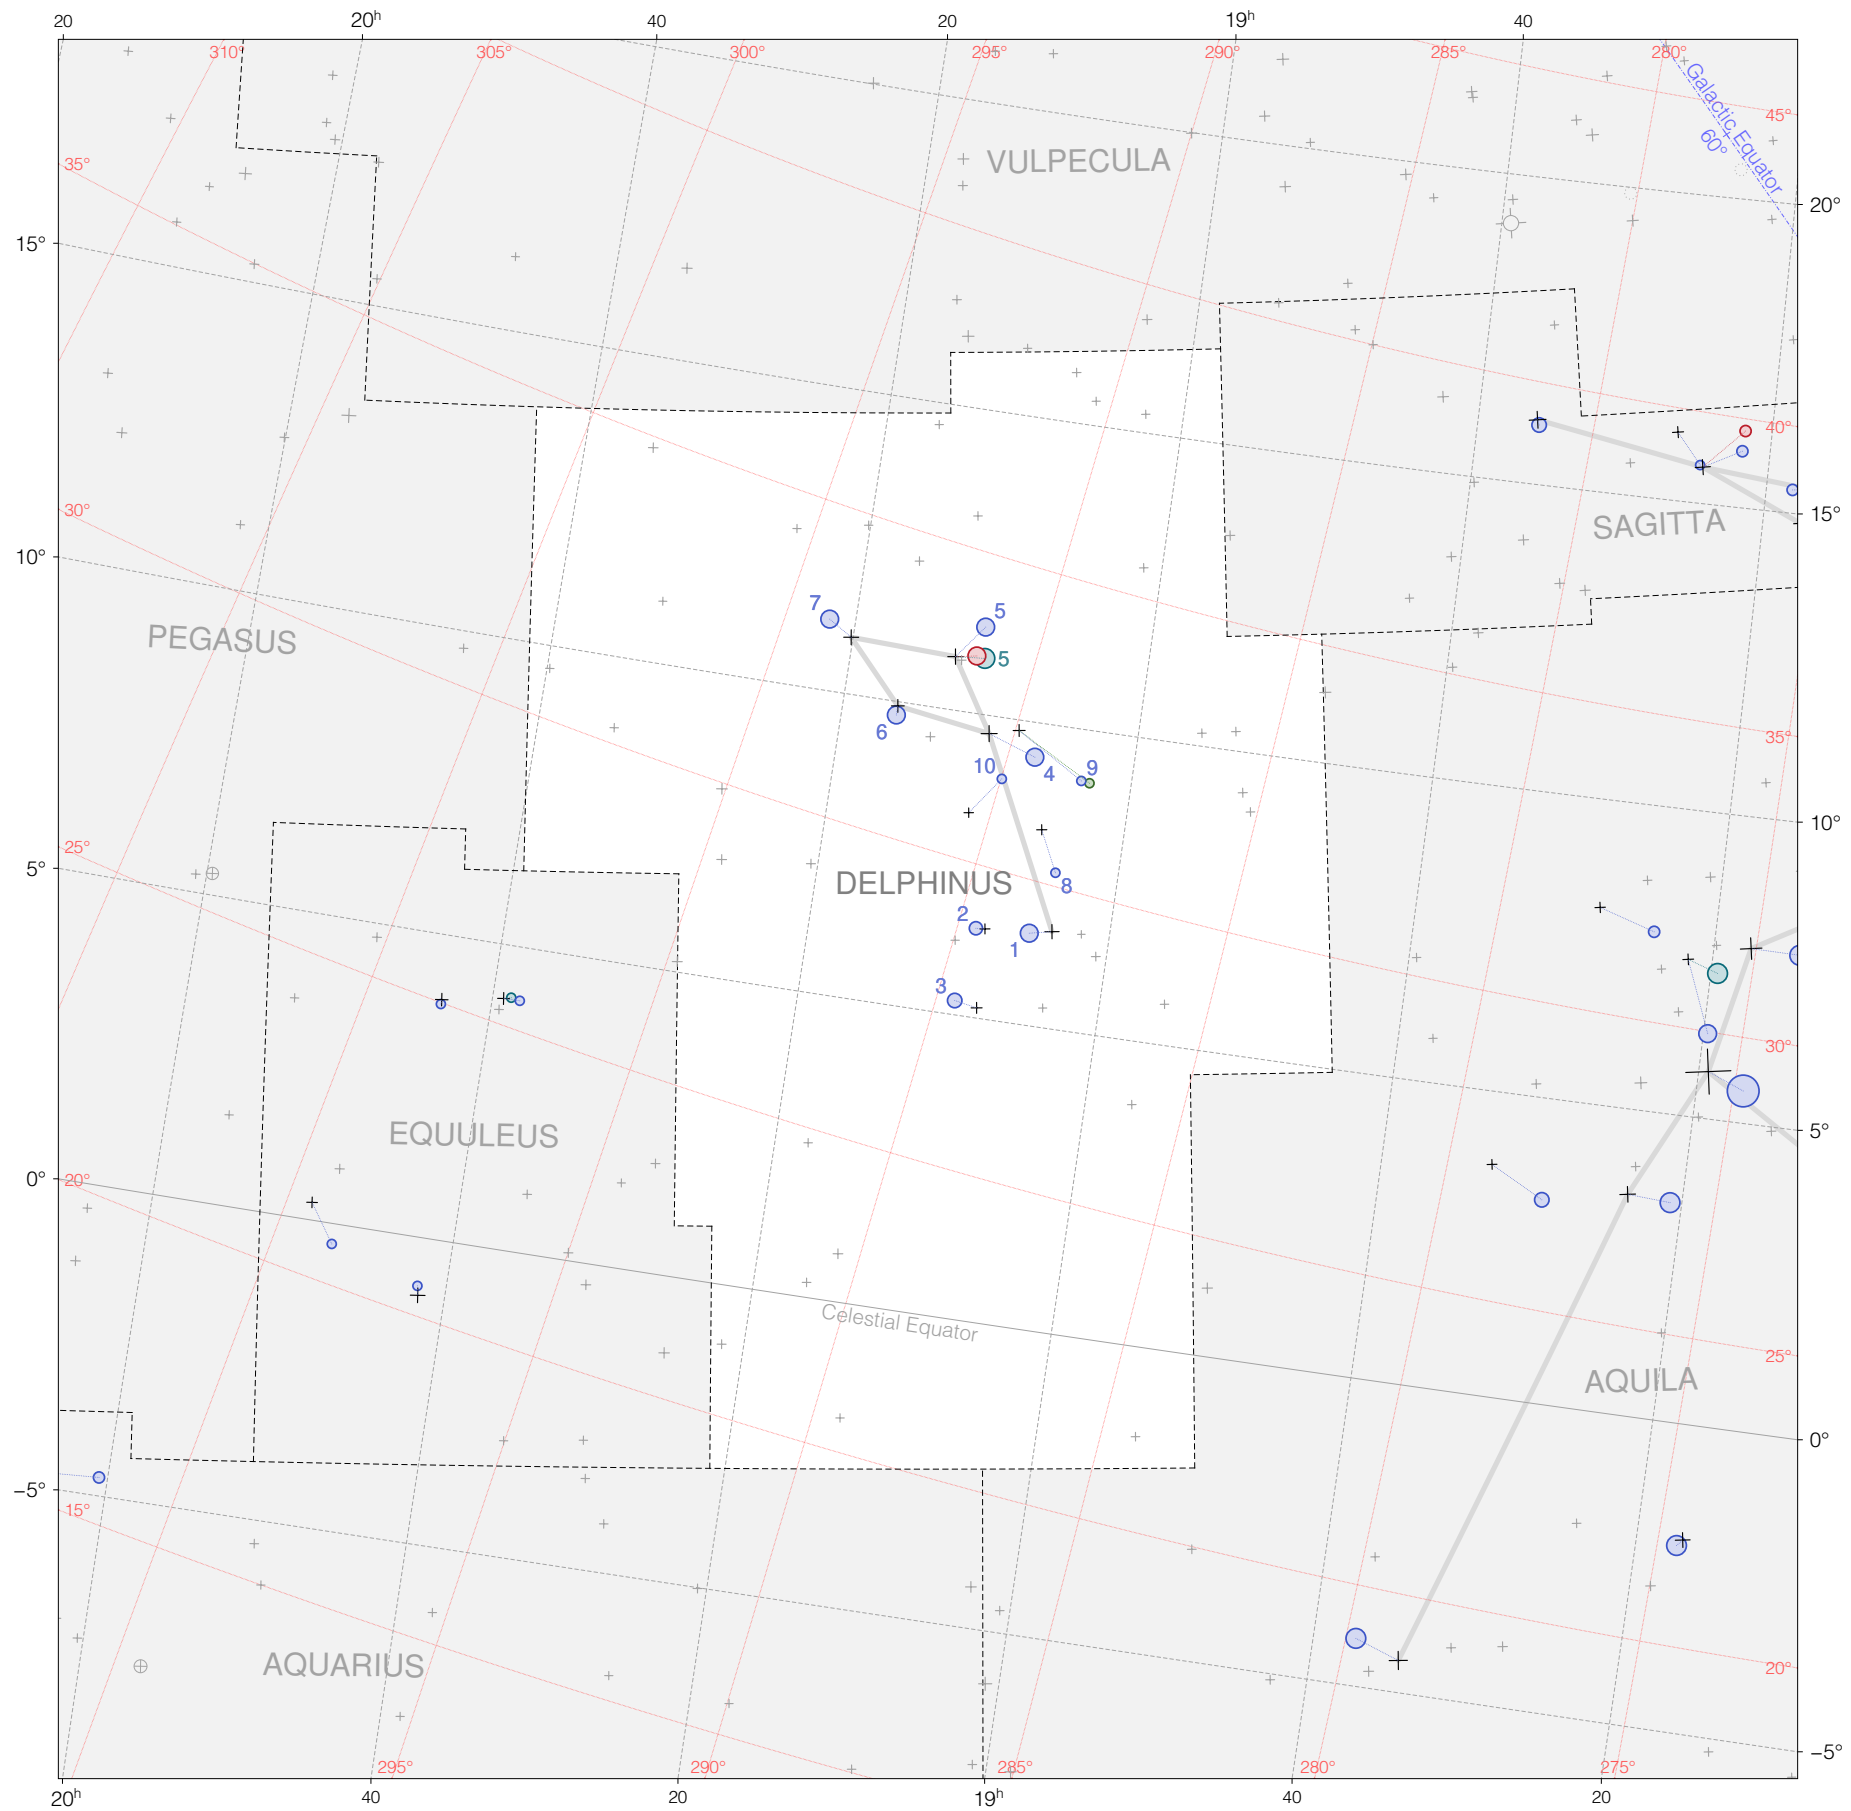

# Ptolemy stars in Delphinus

Magnitudes:   
1 2 3 4 5 6 7

Versions:   
T P B M Z

Scale at center:  0° 2° 4°