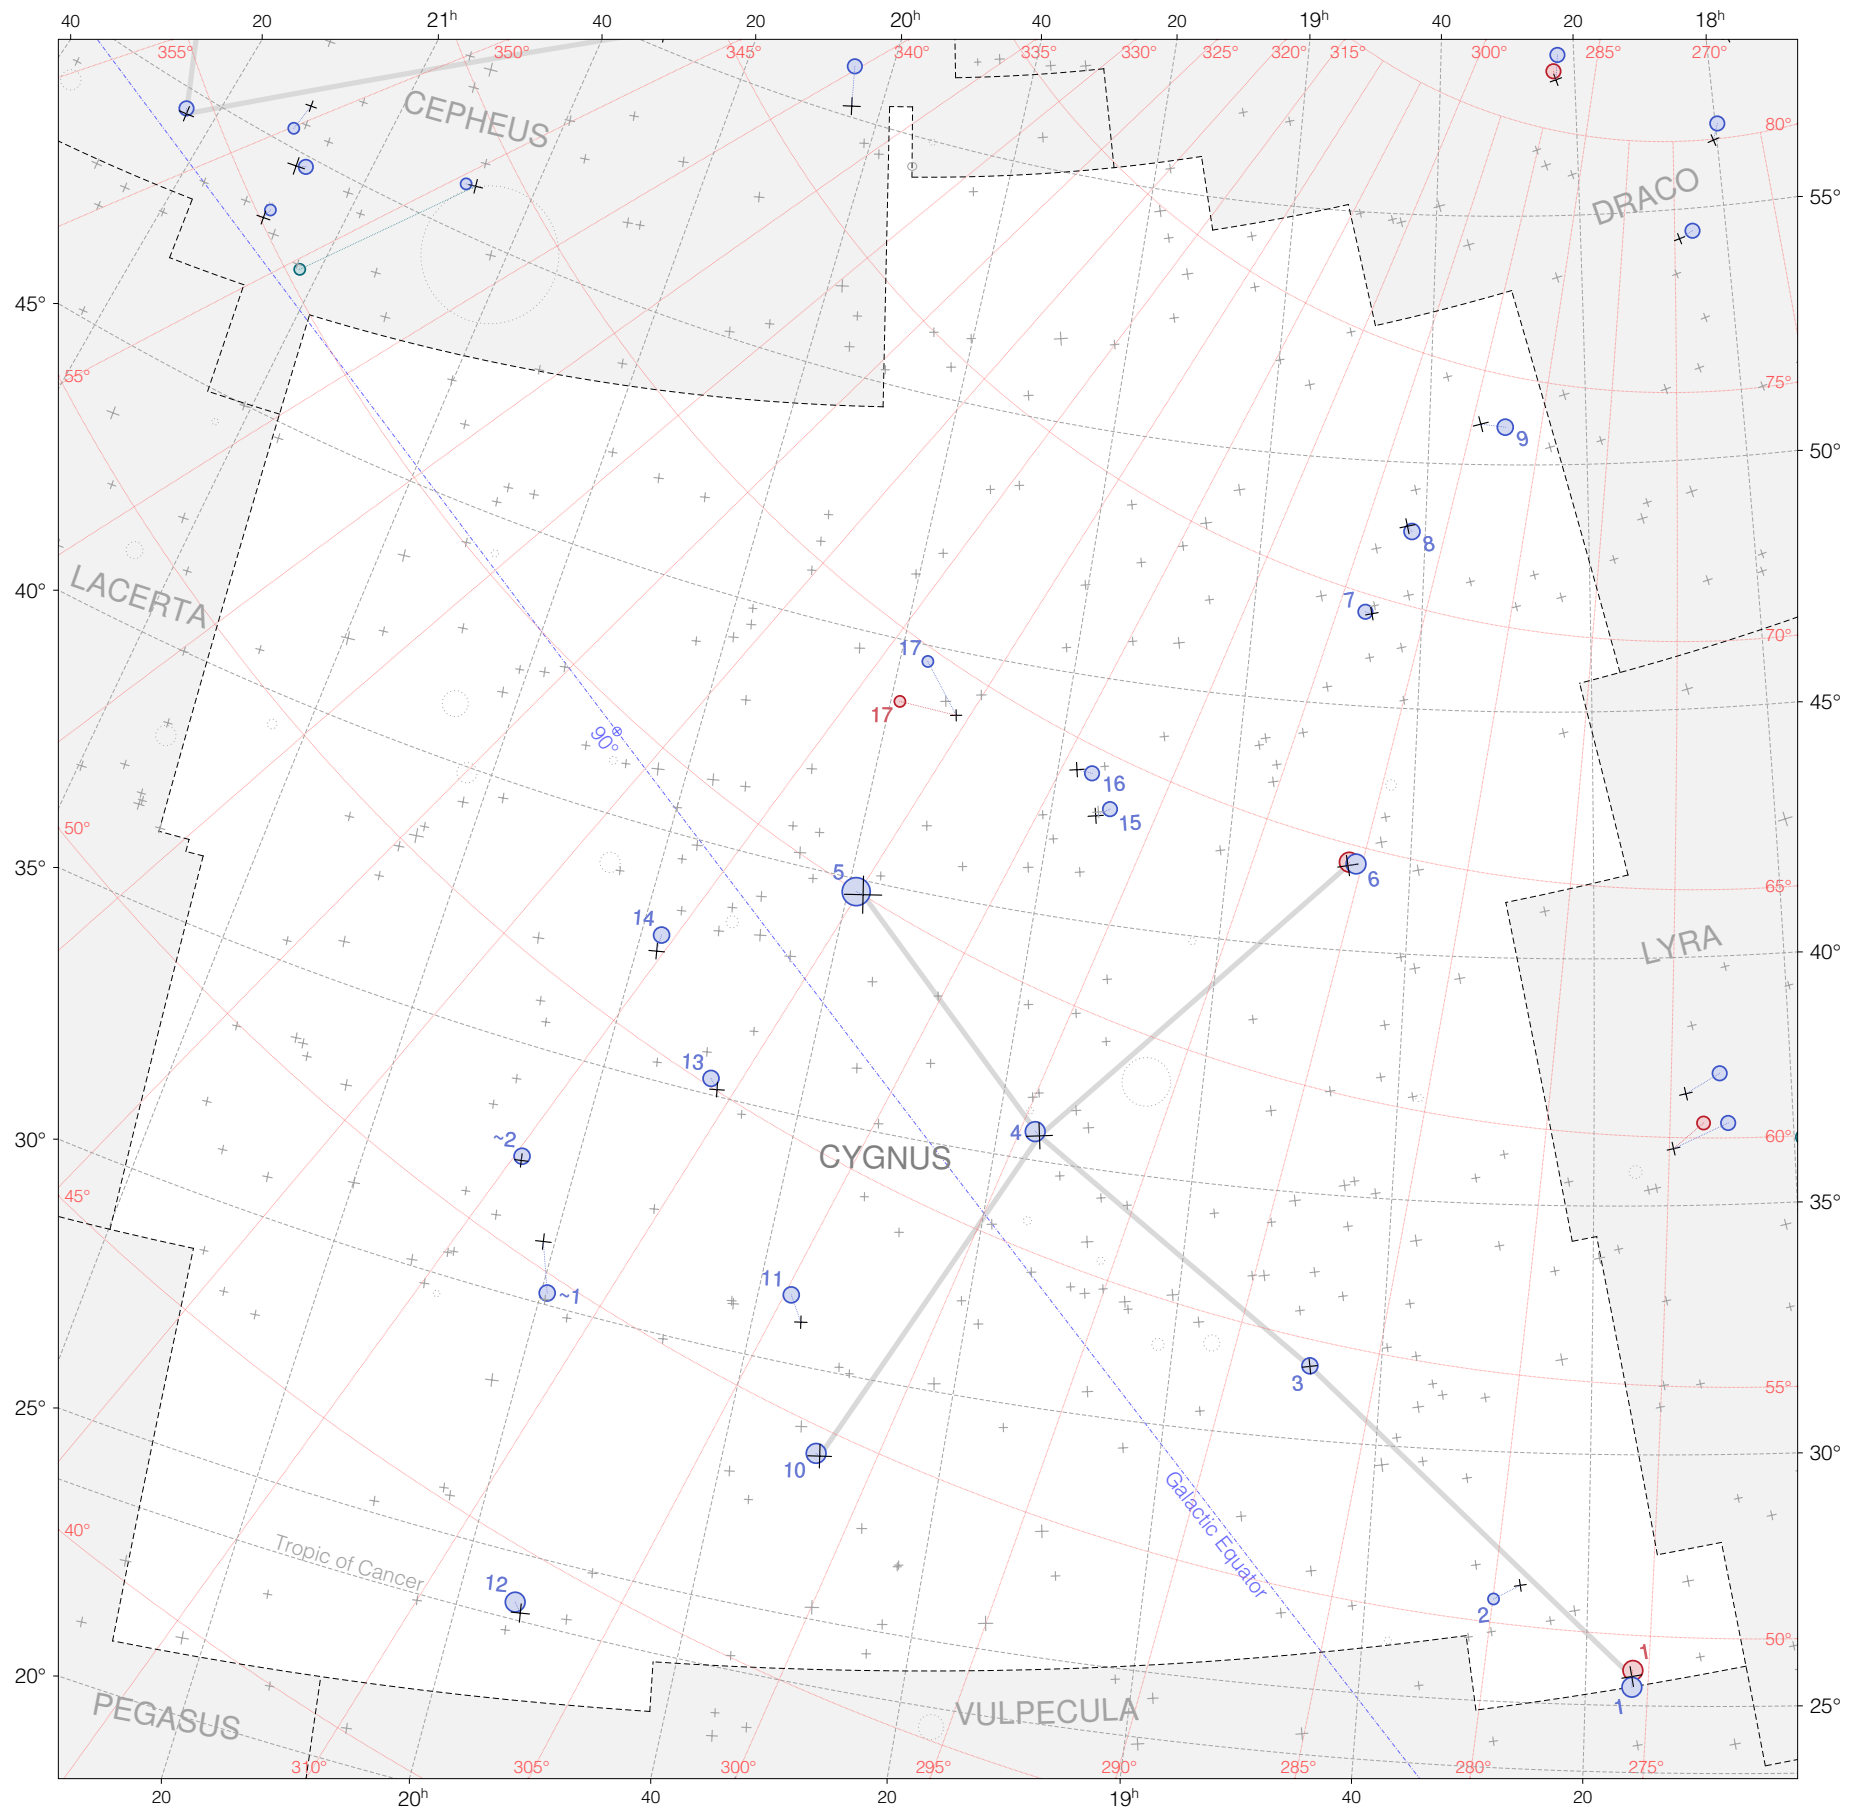

Ptolemy stars in Cygnus

Magnitudes:  1 2 3 4 5 6 7

Versions:  T P B M Z

Scale at center:  0° 2° 4°